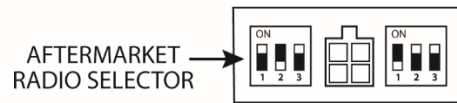

DIP Switch Settings

SETTING THE AFTERMARKET RADIO BRAND

This step is done on the TY-61S SWC Module. With the key in the off position, set the DIP switches to the corresponding radio listed below.

RADIO BRAND:	DIP:	1	2	3
Fahrenheit, Pioneer		OFF	ON	ON
Power Acoustik, Sound Stream		OFF	ON	ON
Alpine		OFF	OFF	OFF
Clarion		ON	ON	OFF
Kenwood		ON	ON	ON
JVC		ON	OFF	ON
Sony, Boss, Jensen, Dual		ON	OFF	OFF