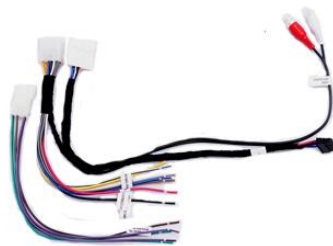

Vehicle Applications

TOYOTA

2003 - 2013	4Runner	2003 - 2011	Sequoia
2005 - 2011	Avalon	2004 - 2011	Sienna
2007 - 2011	Camry	2005 - 2012	Tacoma
2004 - 2008	Camry Solara	2003 - 2013	Tundra
2007 - 2011	FJ Cruiser	2009 - 2011	Venza
2008 - 2012	Highlander		
2006 - 2011	RAV4		

Parts Included

TY-61S Interface Module

TY-61S T-Harness

3.5MM to 4-pin SWC Cables

PRECAUTIONS:

1. Remove the negative battery terminal to avoid any short circuits during installation.
2. Do not install the interface near any major components or near the HVAC system. This may cause damage or overheating to the vehicle.

Installation Diagram

DIP Switch Settings

SETTING THE AFTERMARKET RADIO BRAND

This step is done on the TY-61S SWC Module. With the key in the off position, set the DIP switches to the corresponding radio listed below.

4-PIN SWC CABLE

The TY-61S SWC Module allows for both types of connections:

OPTION A is used for ALPINE, CLARION, JVC, and KENWOOD units (Blue/Yellow wire is attached)

OPTION B is used for BOSS, DUAL, FAHRENHEIT, JENSEN, POWER ACOUSTIK, PIONEER, SONY and SOUND STREAM units.