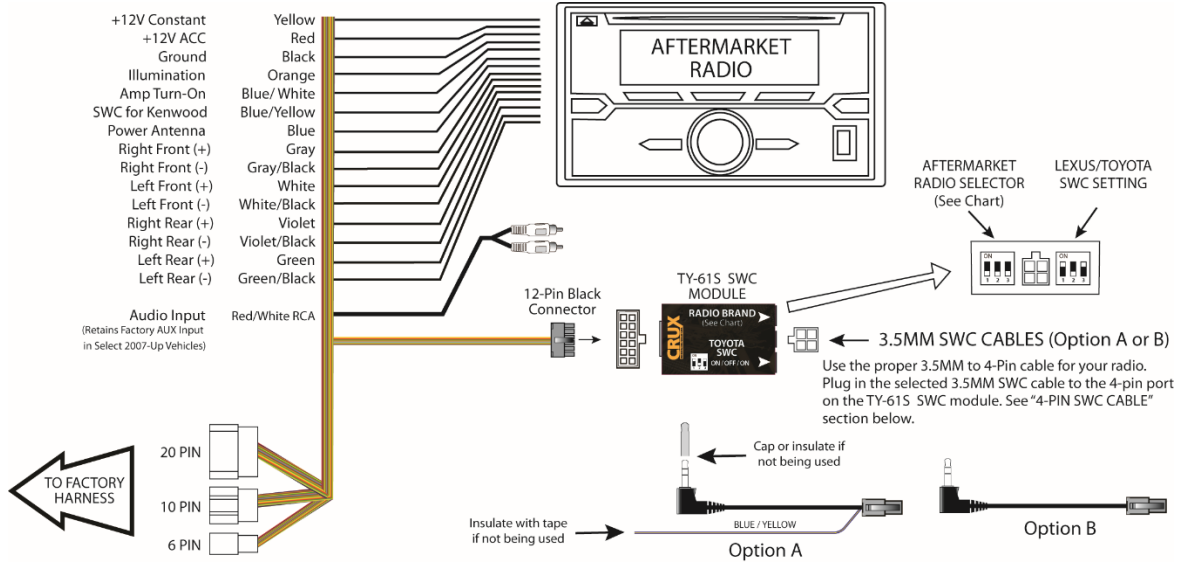

Parts Included

TY-61S Interface Module

TY-61S T-Harness

3.5MM to 4-pin SWC Cables

PRECAUTIONS:

1. Remove the negative battery terminal to avoid any short circuits during installation.
2. Do not install the interface near any major components or near the HVAC system. This may cause damage or overheating to the vehicle.

Installation Diagram

DIP Switch Settings

SETTING THE AFTERMARKET RADIO BRAND

This step is done on the TY-61S SWC Module. With the key in the off position, set the DIP switches to the corresponding radio listed below.

4-PIN SWC CABLE

The TY-61S SWC Module allows for both types of connections:

OPTION A is used for ALPINE, CLARION, JVC, and KENWOOD units (Blue/Yellow wire is attached)

OPTION B is used for BOSS, DUAL, FAHRENHEIT, JENSEN, POWER ACOUSTIK, PIONEER, SONY and SOUND STREAM units.