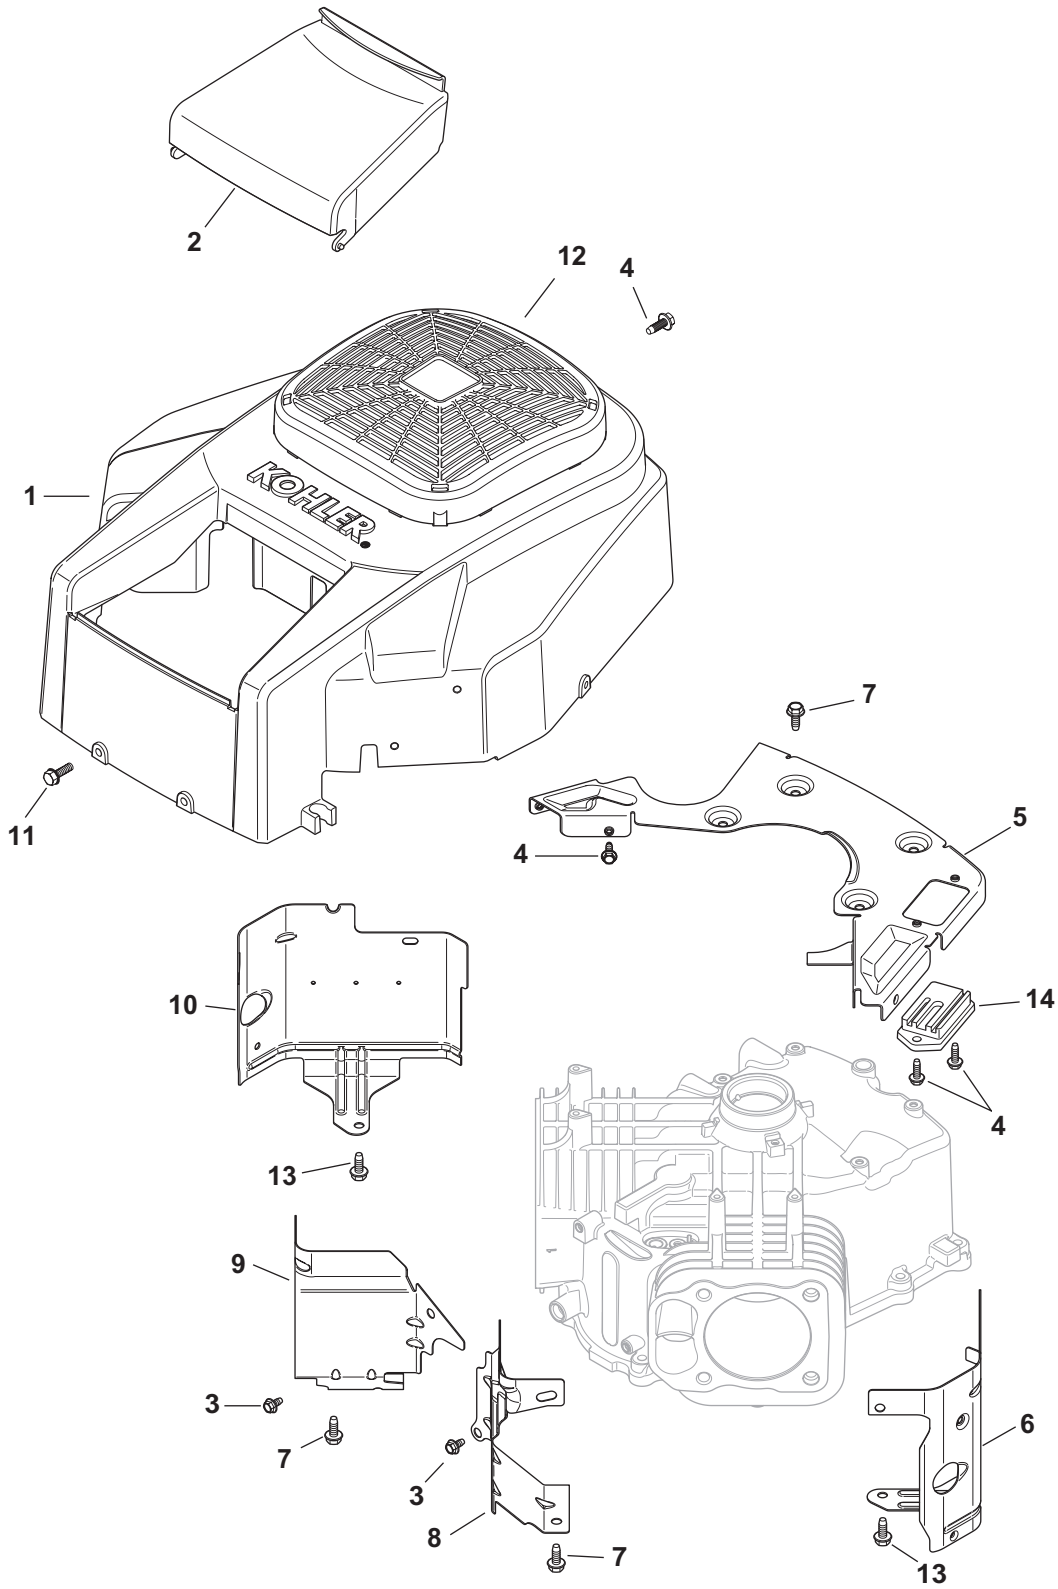

Kohler SV720-3050 Blower Housing & Baffles

Kohler SV720-3050 Blower Housing & Baffles

Ref.	Part Number	Description
1	KH-32-027-08-S	Blower Housing Kit
2	KH-32-096-08-S	Air Cleaner Cover
3	KH-M-0545010	Flange Screw, M5 x .8 x 10
4	KH-M-545016-S	Flange Screw, M5 x .8 x 16
5	KH-32-146-05-S	Backing Plate Kit
6	KH-32-063-12-S	Cylinder Barrel Baffle, #2 Side
7	KH-M-645016-S	Flange Screw, M6 x 1.0 x 16
8	KH-24-063-94-S	Valley Baffle, #2 Cylinder
9	KH-24-063-93-S	Valley Baffle, #1 Cylinder
10	KH-32-063-10-S	Cylinder Barrel Baffle, #1 Side
11	KH-24-086-12	Screw, M6 x 1.7 x 18
12	KH-32-314-05-S	Fixed Guard
13	KH-25-086-158-S	Flange Screw, M6 x 1.0 x 10
14	KH-41-403-10-S	Regulator/Rectifier
NS	KH-32-113-11-S	Fixed Guard Decal
NS	KH-41-037-10-S	Nameplate Service