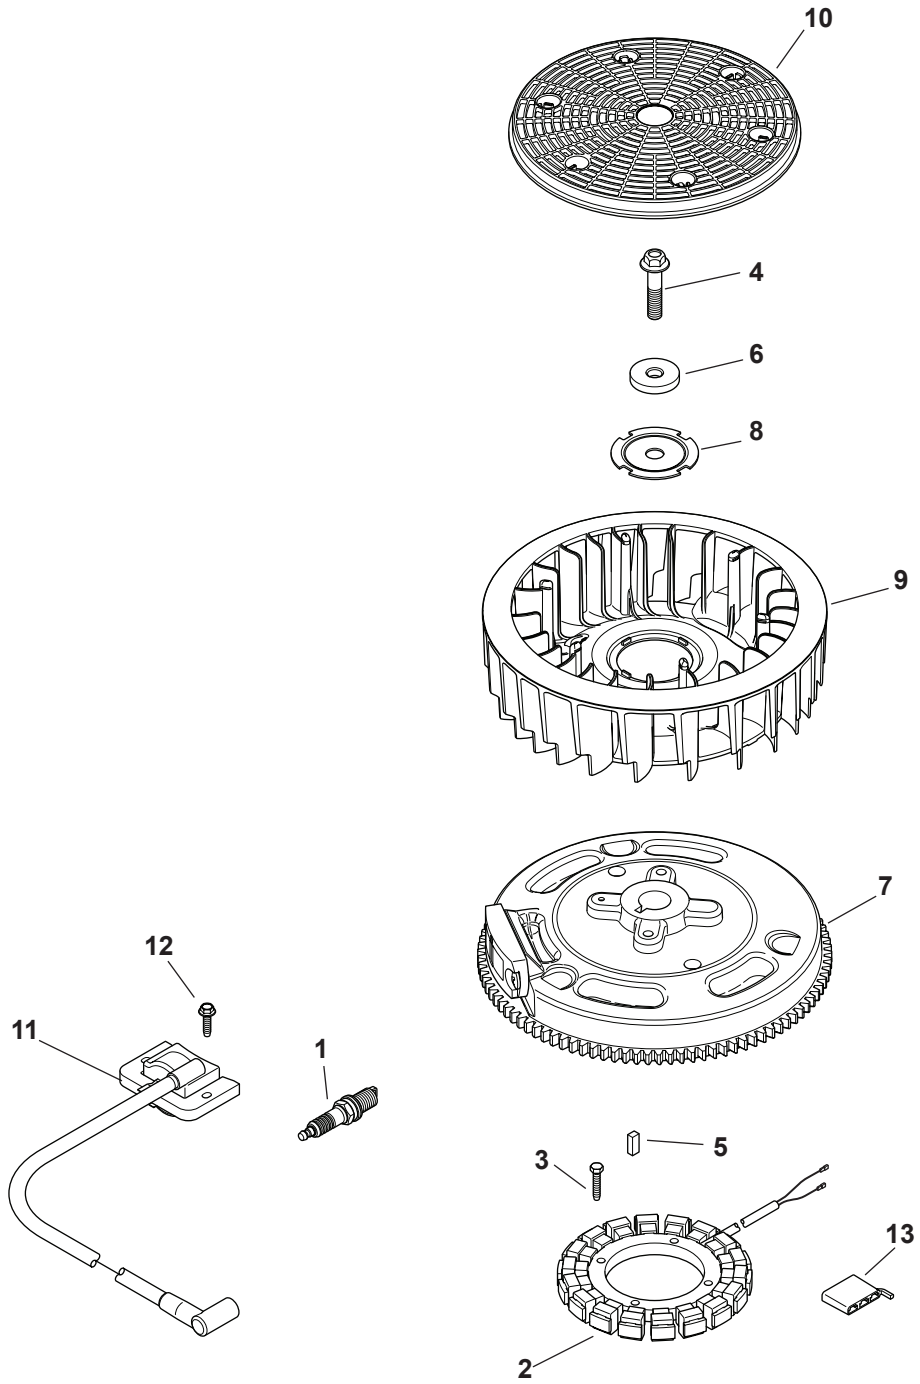

Kohler SV715-3027 Ignition/Electrical

Kohler SV715-3027 Ignition/Electrical

Ref.	Part Number	Description
1	759-3336	Spark Plug
2	KH-237878	15 Amp Stator Kit
3	KH-M-548025-S	Screw, M5 x 0.8 x 25
4	KH-25-086-361-S	Hex Flange Screw
5	KH-25-340-04-S	Square Key
6	KH-25-468-09-S	Flat Washer
7	KH-32-025-22-S	Flywheel Assembly
8	KH-20-146-05-S	Fan Mounting Plate
9	KH-32-157-01-S	Fan
10	KH-32-162-03-S	Grass Screen
11	KH-24-584-45-S	Module Ignition Kit
12	KH-M-545020-S	Screw, M5 x .8 x 20
13	KH-25-155-41-S	Connector
N/A	KH-25-454-03-S	Wire Tie
N/A	KH-32-176-24-S	Wiring Harness