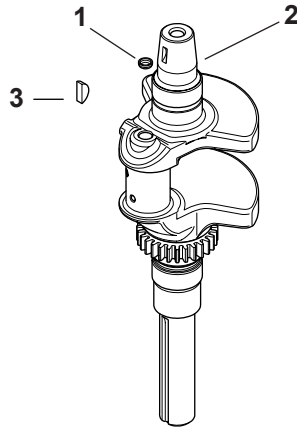

Kohler SV720-3050 Crankshaft

Ref.	Part Number	Description
1	KH-52-139-09-S	Cup Plug
2	KH-32-014-312-S	Crankshaft
3	KH-X-43-1-S	Key, 1/8" x 1/2"