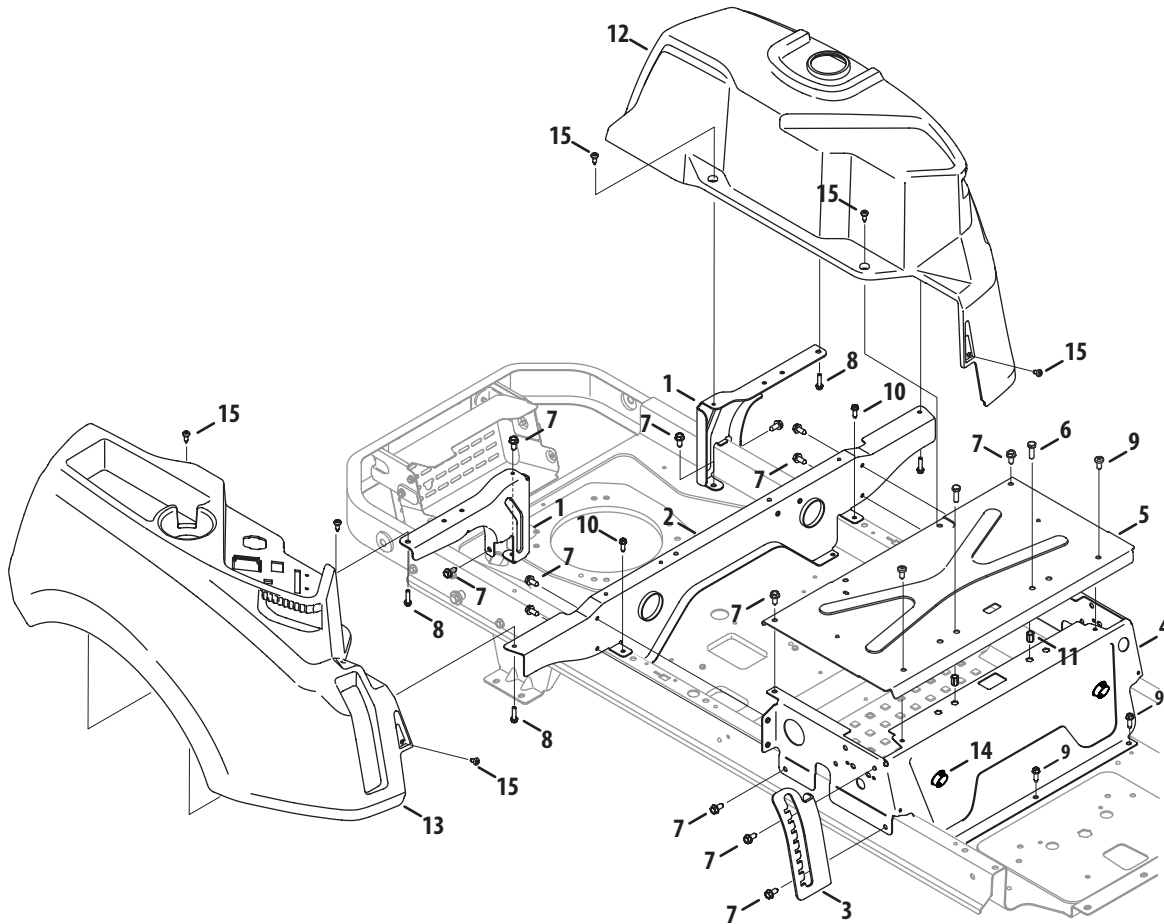

Ref.	Part Number	Description
1	703-08720A	Rear Tank Bracket
2	703-08722	Rear Seatbox Brace
3	703-08762B	Height Index Bracket
4	703-09175	Seat Frame
5	703-09186	Seatbox Plate
6	710-0376	Hex Cap Screw, 5/16-18 x 1.00
7	710-04484	Hex Washer Screw, 5/16-18 x .750
8	710-05109	Hex Washer Screw, 5/16-14 x 1.00
9	710-05424	Self Tapping Screw, 5/16-18 x .750
10	710-0607	Hex Washer Screw, 5/16-18 x .50
11	728-05012	Nut, 5/16-18
12	931-08687A	LJ Console
13	931-08771A	RH Console
14	731-09477	Plastic Plug
15	738-04549A	Shoulder Screw, 1/4-20