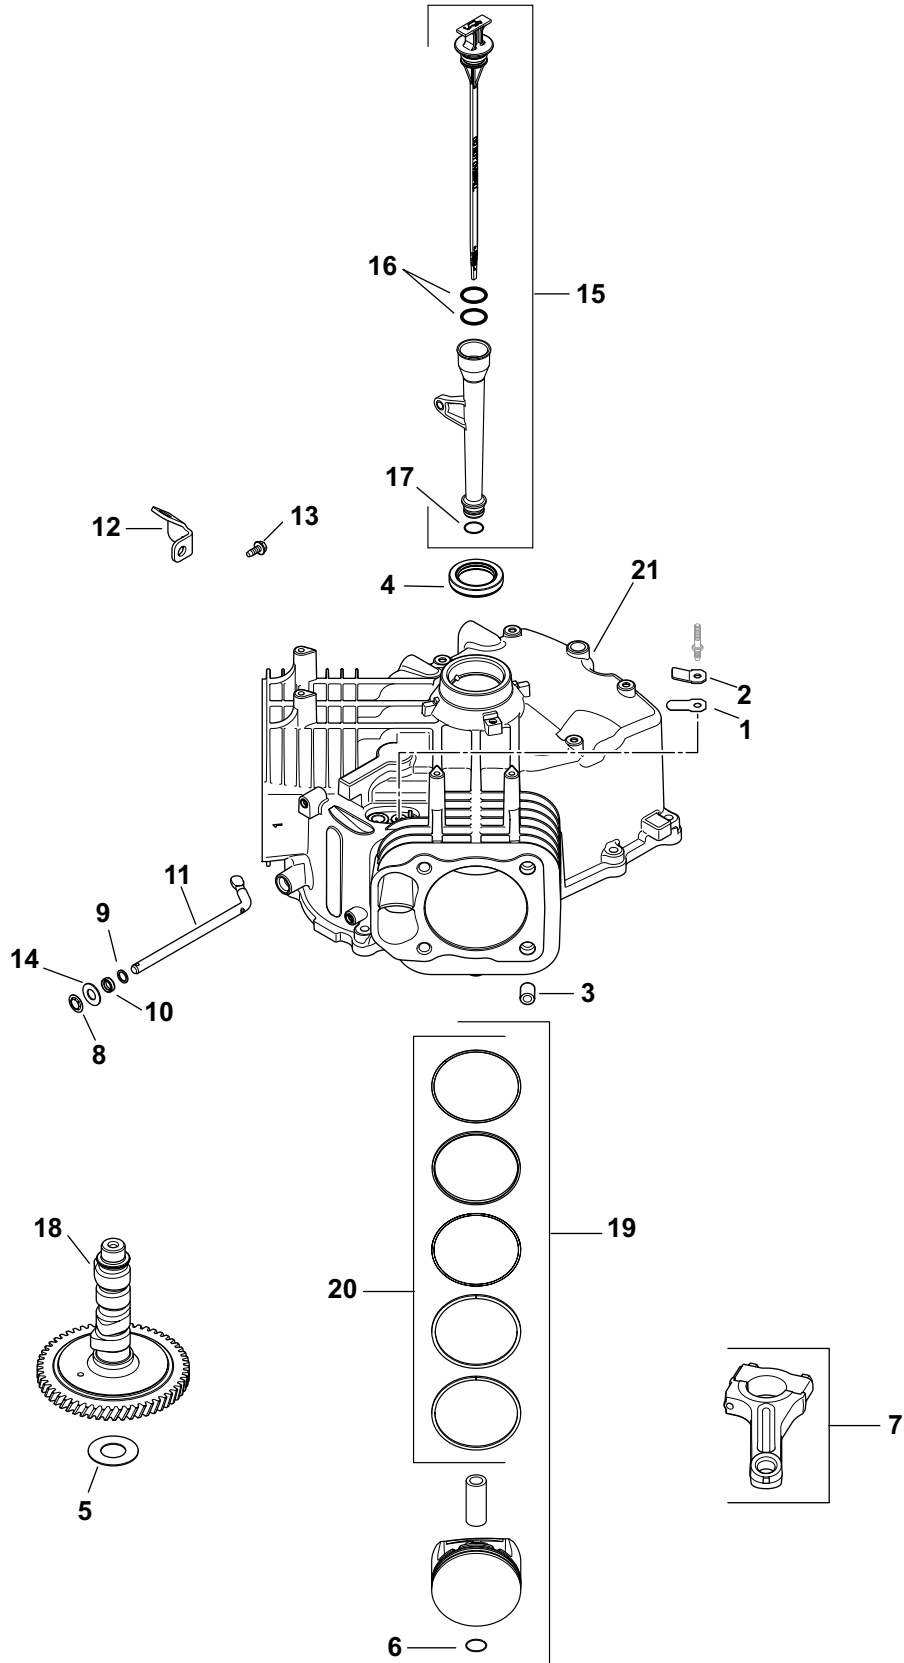

Kohler SV720-3050 Crankcase

Ref.	Part Number	Description
1	KH-12-402-02	Breather Reed
2	KH-24-018-04-S	Breather Reed Retainer
3	KH-24-380-16-S	Locating Pin
4	KH-24-032-19-S	Oil Seal, 1.78 x 1.26
5	KH-12-422-07-S	Camshaft Shim (White, .028)
—	KH-12-422-08-S	Camshaft Shim (Blue, .03)
—	KH-12-422-09-S	Camshaft Shim (Red, .032)
—	KH-12-422-10-S	Camshaft Shim (Yellow, .034)
—	KH-12-422-11-S	Camshaft Shim (Green, .036)
—	KH-12-422-12-S	Camshaft Shim (Gray, .038)
—	KH-12-422-13-S	Camshaft Shim (Black, .04)
6	KH-24-018-01-S	Piston Pin Retainer
7	KH-24-067-30-S	Connecting Rod (STD)
8	KH-24-018-09-S	Ring Retainer
9	KH-24-468-15-S	Flat Washer, 1¹/₂
10	KH-28-032-09-S	Governor Cross Shaft Seal
11	KH-24-144-38-S	Governor Cross Shaft
12	KH-24-126-19	Oil Fill Tube Bracket
13	KH-M-545013-S	Flange Screw, M5 x .8 x 13
14	KH-M-931010-S	Flat Washer, 9mm
15	KH-32-755-04-S	Dipstick & Tube Kit
—	KH-32-038-08-S	Dipstick Only
—	KH-32-123-11-S	Tube Only
16	KH-25-153-09-S	O-Ring
17	KH-12-153-01-S	Lower Oil Fill Tube O-Ring
18	KH-32-010-05-S	Camshaft Assembly
19	KH-25-874-05-S	Piston W/ Ring Kit (STD)
—	KH-25-874-02-S	Piston W/ Ring Kit (0.08)
—	KH-25-874-03-S	Piston W/ Ring Kit (0.25)
20	KH-24-108-14-S	Ring Set (STD)
—	KH-24-108-15-S	Ring Set (.08)
—	KH-24-108-16-S	Ring Set (.25)
21	N/A	Crankcase (Use Short Block)