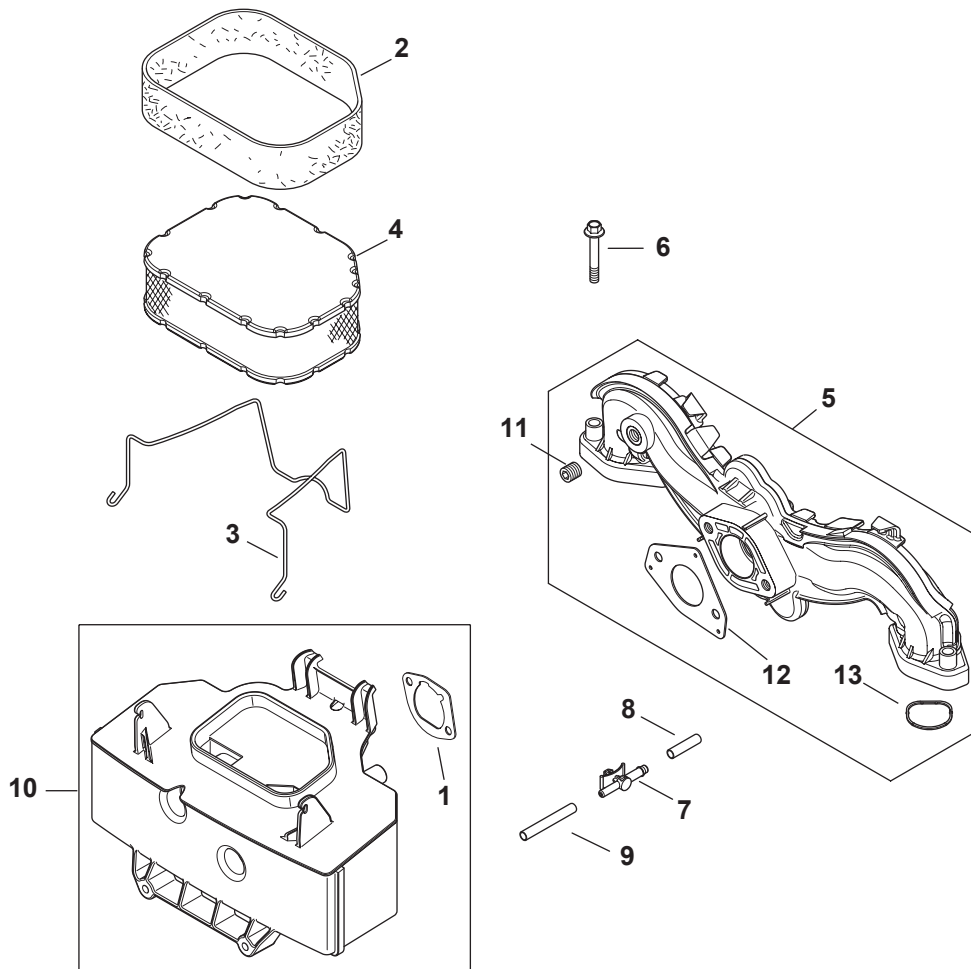

Kohler SV720-3050 Air Intake/Filtration

Ref.	Part Number	Description
1	KH-24-041-14	Air Cleaner Base Gasket
2	KH-32-883-03-S1	Pre-Cleaner Element
3	KH-32-344-02-S	Air Cleaner Element Latch
4	KH-32-883-03-S1	Air Filter Element
5	KH-24-164-91-S	Intake Manifold Kit
6	KH-M-651040-S	Flange Screw, M6 x 1.0 x 40
7	KH-25-155-51-S	Evaporative Connector
8	KH-25-173-33-S	Evaporative Mask
9	KH-25-326-08-S	Evaporative Hose, 20"
10	KH-32-094-08-S	Air Cleaner Base
11	KH-25-139-60-S	Pipe Plug, 1/8"
12	KH-24-041-52-S	Carburetor Gasket
13	KH-24-153-27-S	Intake Port O-Ring