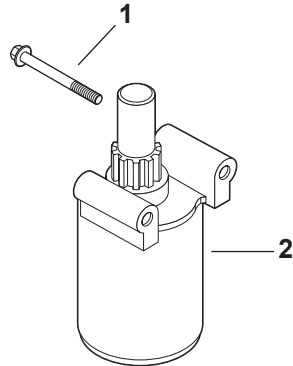

Ref.	Part Number	Description
1	KH-M-851080-S	Flg. Screw, M8 X 1.25 X 80
2	KH-32-098-04-S	Starter Assembly
—	KH-12-243-04-S	Brush Assembly
—	KH-32-211-01-S	Thru Bolt
—	KH-32-227-01-S	End Cap