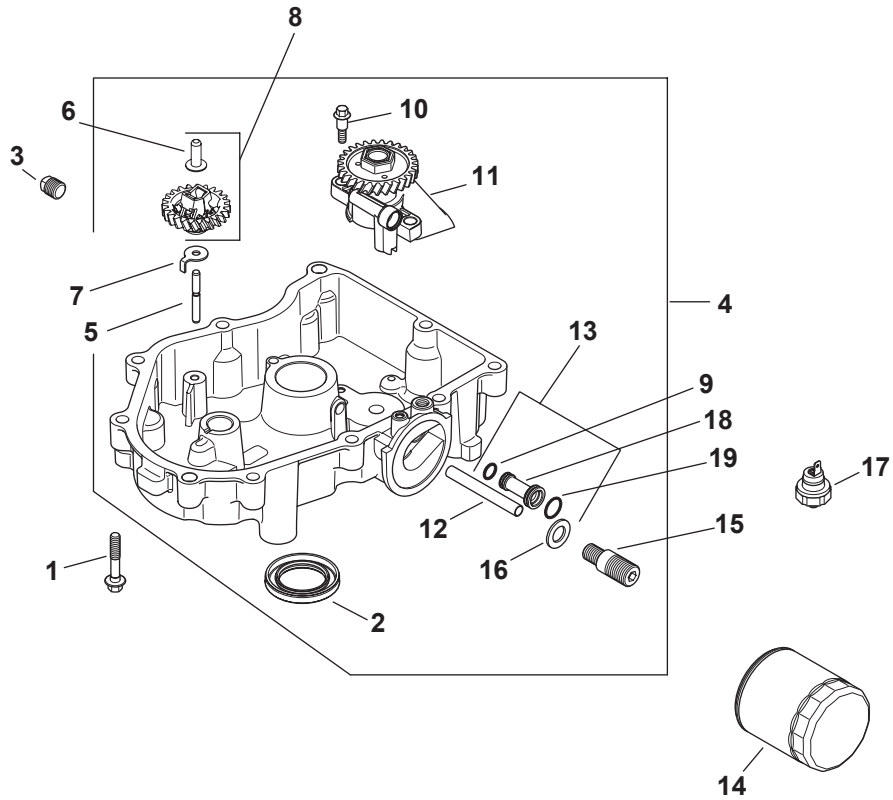

Kohler SV720-3050 Oil Pan/Lubrication

Ref.	Part Number	Description
1	KH-24-086-17-S	Flange Screw, M8 x 1.25 x 45
2	KH-25-032-06-S	Oil Seal, 2.38 x 1.45
3	KH-25-139-57-S	Square Head Pipe Plug, 3/8
4	KH-32-199-14-S	Oil Pan Assembly
5	KH-12-144-02	Governor Gear Shaft
6	KH-12-380-01	Governor Regulating Pin
7	KH-24-448-02-S	Locking Tab
8	KH-32-310-02-S	Governor Gear Kit
9	KH-24-153-01	Oil Pick-Up O-Ring
10	KH-32-086-01-S	Screw

Ref.	Part Number	Description
11	KH-32-393-16-S	Oil Pump Assembly
12	KH-32-123-01-S	Oil Feed Tube (Filter to Oil Pan)
13	KH-32-123-09-S	Oil Feed Tube Assembly
14	KH-12-050-01-S	Oil Filter
15	KH-32-136-05-S	Oil Filter Nipple
16	KH-32-468-02-S	Flat Washer
17	KH-25-099-27-S	Oil Pressure Switch
18	KH-32-123-06-S	Oil Feed Tube
19	KH-32-153-05-S	O-Ring