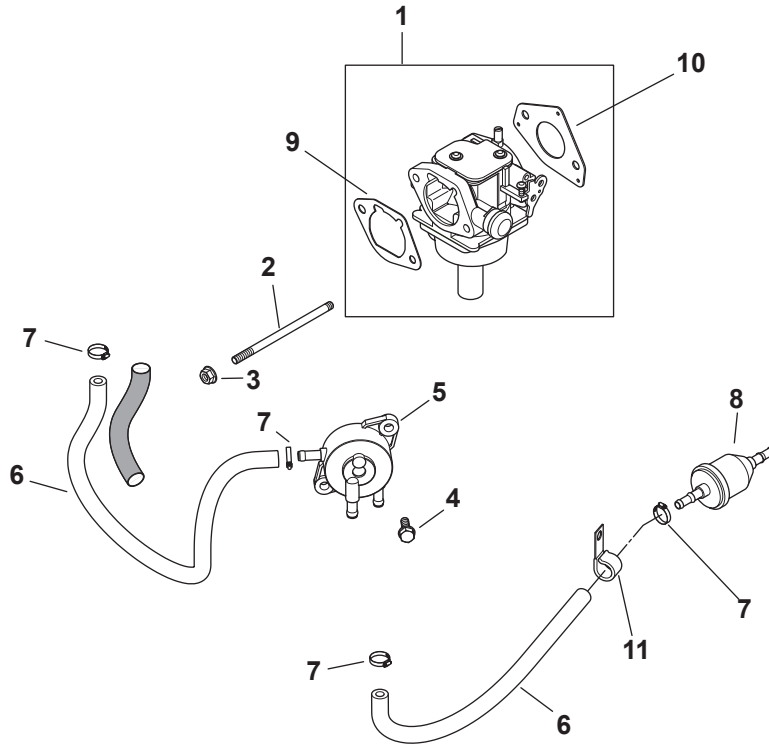

Kohler SV715-3027 Fuel System

Ref.	Part-Number	Description
1	KH-32-853-22-S	Carburetor Kit
2	KH-M-629105-S	Stud, M6 x 1.0 x 106
3	KH-M-641060-S	Flange Nut, M6 x 1.0
4	KH-24-086-12	Tap Screw, M6 x 1.7 x 18
5	KH-24-393-16	Fuel Pump
6	KH-25-111-81-S	Fuel Line
7	KH-25-237-31-S	Hose Clamp, ½
8	KH-25-050-22-S1	Fuel Filter
9	KH-24-041-14	Air Cleaner Base Gasket
10	KH-24-041-52-S	Carburetor Gasket
11	KH-47-154-01-S	Cable Clip