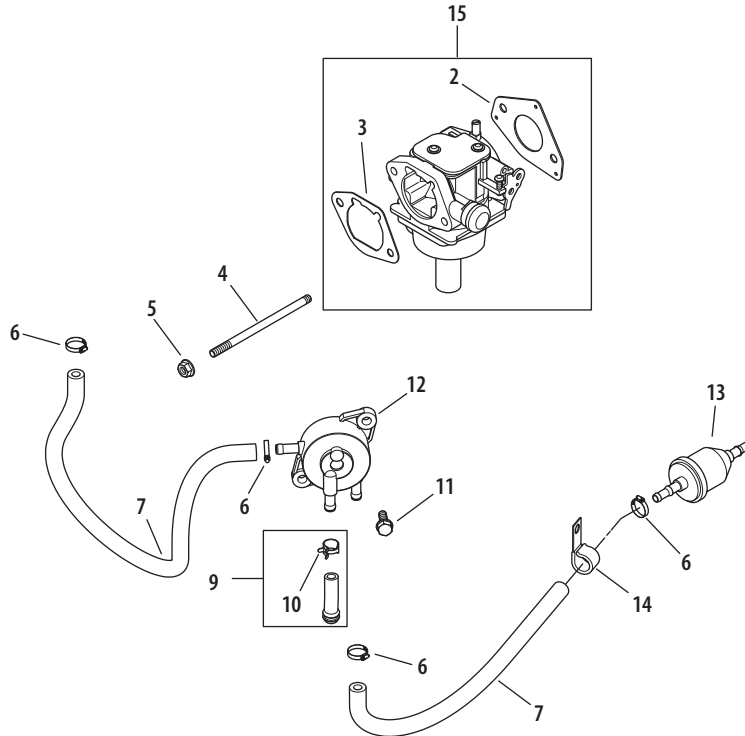

Ref.	Part Number	Description
2	KH-24-041-52-S	Carburetor Gasket
3	KH-24-041-14	Air Cleaner Base Gasket
4	KH-M-629105-S	Stud, M6 X 1.0 X 106
5	KH-M-641060-S	Flg. Nut, M6 X 1.0
6	KH-25-237-31-S	Hose Clamp, 1/2
7	KH-25-111-81-S	Fuel Line
11	KH-24-086-12	Tap Screw, M6 X 1.7 X 18
12	KH-24-393-16	Fuel Pump
13	KH-25-050-22-S1	Fuel Filter
14	KH-47-154-01-S	Cable Clip
15	KH-32-853-28-S	Carburetor Kit, 19mm (Inc. 2 & 3)