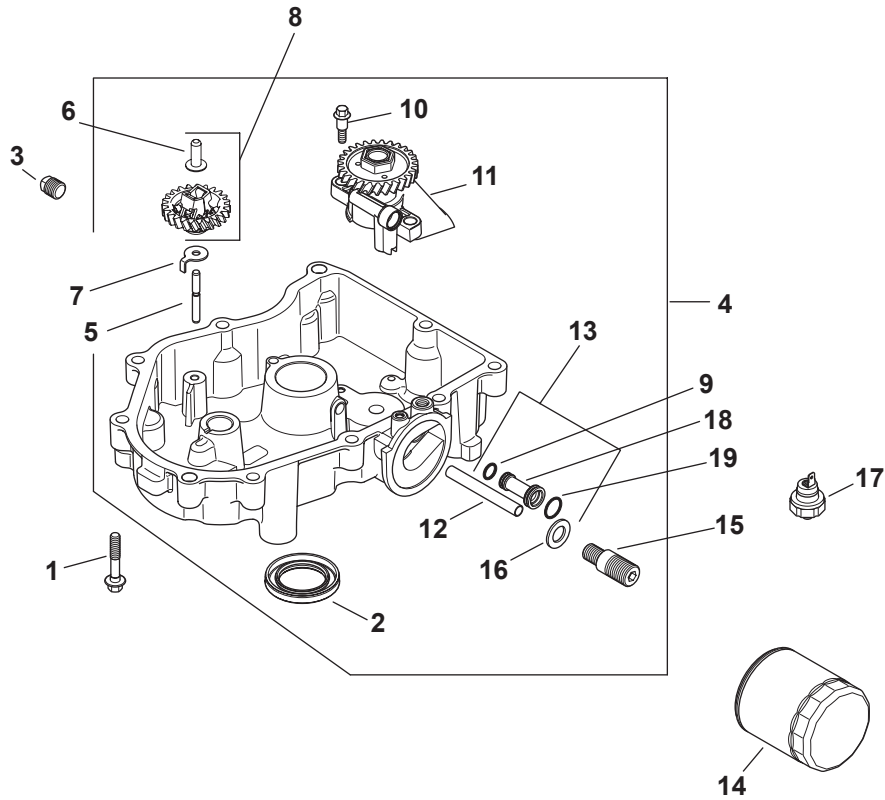

Throughout this manual, all references to *right* (RH) and *left* (LH) are observed from the operating position.

Table of Contents

Axles	13	Labels	27-28
Battery	6	Meter, Systems Indicator	6
Deck, 42-inch	18	Muffler	8
Deck, 46-inch	20	Operator's Platform	9
Deck, 50-inch	22	Pedal Controls	14
Deck, 54-inch	24	PTO Switch	6
Deck Lift Handle/Linkage	3	Seat	12
Drive System	4	Solenoid	6
Electrical Schematic	26	Steering Linkage	16
Engine, Kohler SV715-3027	29-45	Steering Wheel	14
Engine, Kohler SV720-3050	46-61	Switches, Interlock	6
Engine, Kohler SV730-3043	62-77	Throttle Control	8
Engine Accessories	8	Transmission	4
Frame	6	Wheels, Front	13
Fuel Tank	10-11	Wheels, Rear	4

777D15399

777S33896 (42" & 46")

777S30503 (50")

777D15400

Kohler SV715-3027 Oil Pan Lubrication

Ref.	Part Number	Description
1	KH-24-086-17-S	Flange Screw, M8 x 1.25 x 45
2	KH-25-032-06-S	Oil Seal, 2.38 x 1.45
3	KH-25-139-57-S	Square Head Pipe Plug, 3/8
4	KH-32-199-14-S	Oil Pan Assembly
5	KH-12-144-02	Governor Gear Shaft
6	KH-12-380-01	Governor Regulating Pin
7	KH-24-448-02-S	Locking Tab
8	KH-32-310-02-S	Governor Gear Kit
9	KH-24-153-01	Oil Pick-Up O-Ring
10	KH-32-086-01-S	Screw