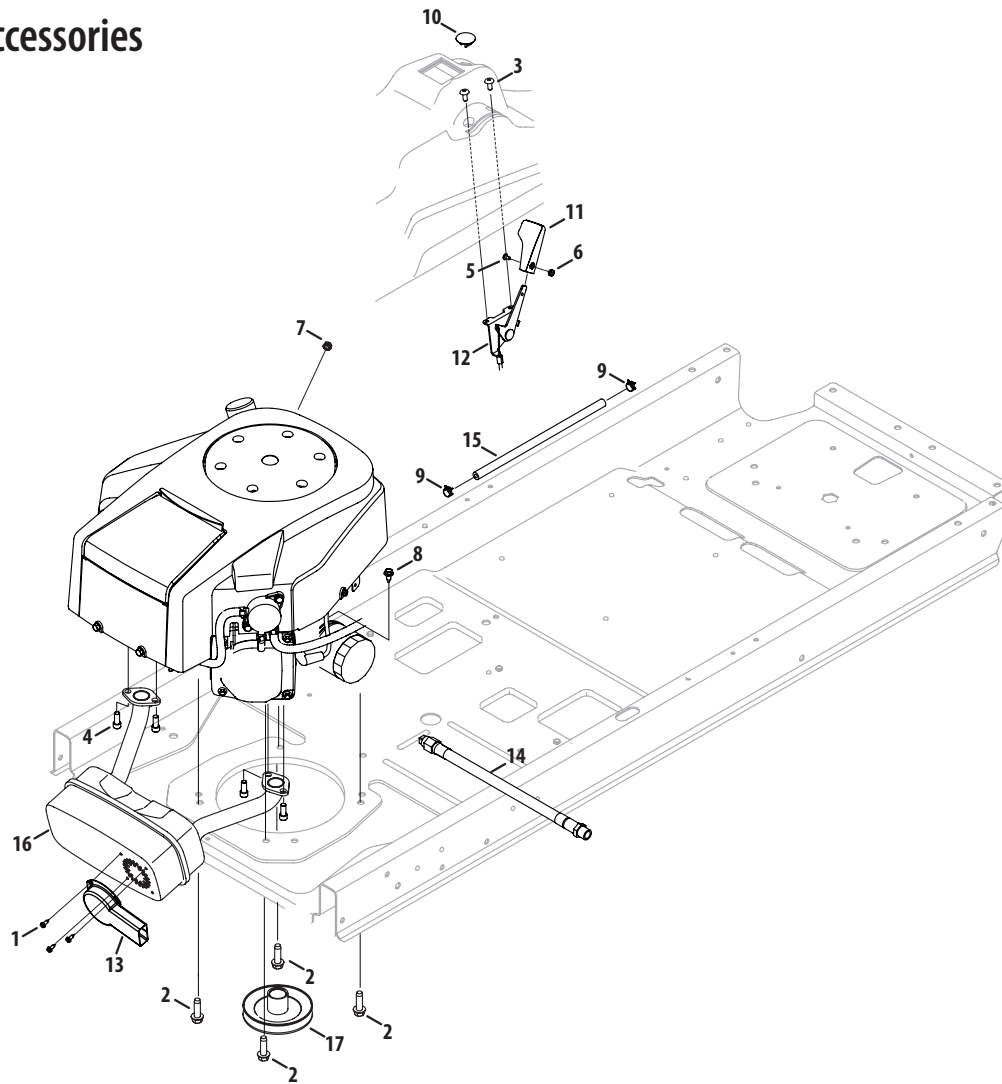

Engine Accessories

Ref.	Part Number	Description
1	710-0227	Hex Washer Screw, #8-18 x .500
2	710-04683A	Hex Washer Screw, 3/8-16 x 1.00
3	710-05070	Screw, 1/4-20 x .50
4	710-1314A	Socket Head Screw, 5/16-18 x .750
5	710-3217	Screw, #8-32 x .375
6	712-0142	Hex Nut, #8-32
7	712-04064	Flange Lock Nut, 1/4-20
8	710-1652	Hex Washer Screw, 1/4-20 x .625
9	726-0205	Hose Clamp, .490 Dia.

Ref.	Part Number	Description
10	731-1999	Choke Plug
11	731-04914	Throttle Control Knob
12	946-04830A	Throttle/Choke Control Cable
13	751-0564B	Muffler Deflector
14	751-10291A	Oil Drain Hose
15	751-10349-28	Fuel Hose, 1/4
16	751-10528A	Twin Muffler
17	756-04494	Engine Pulley