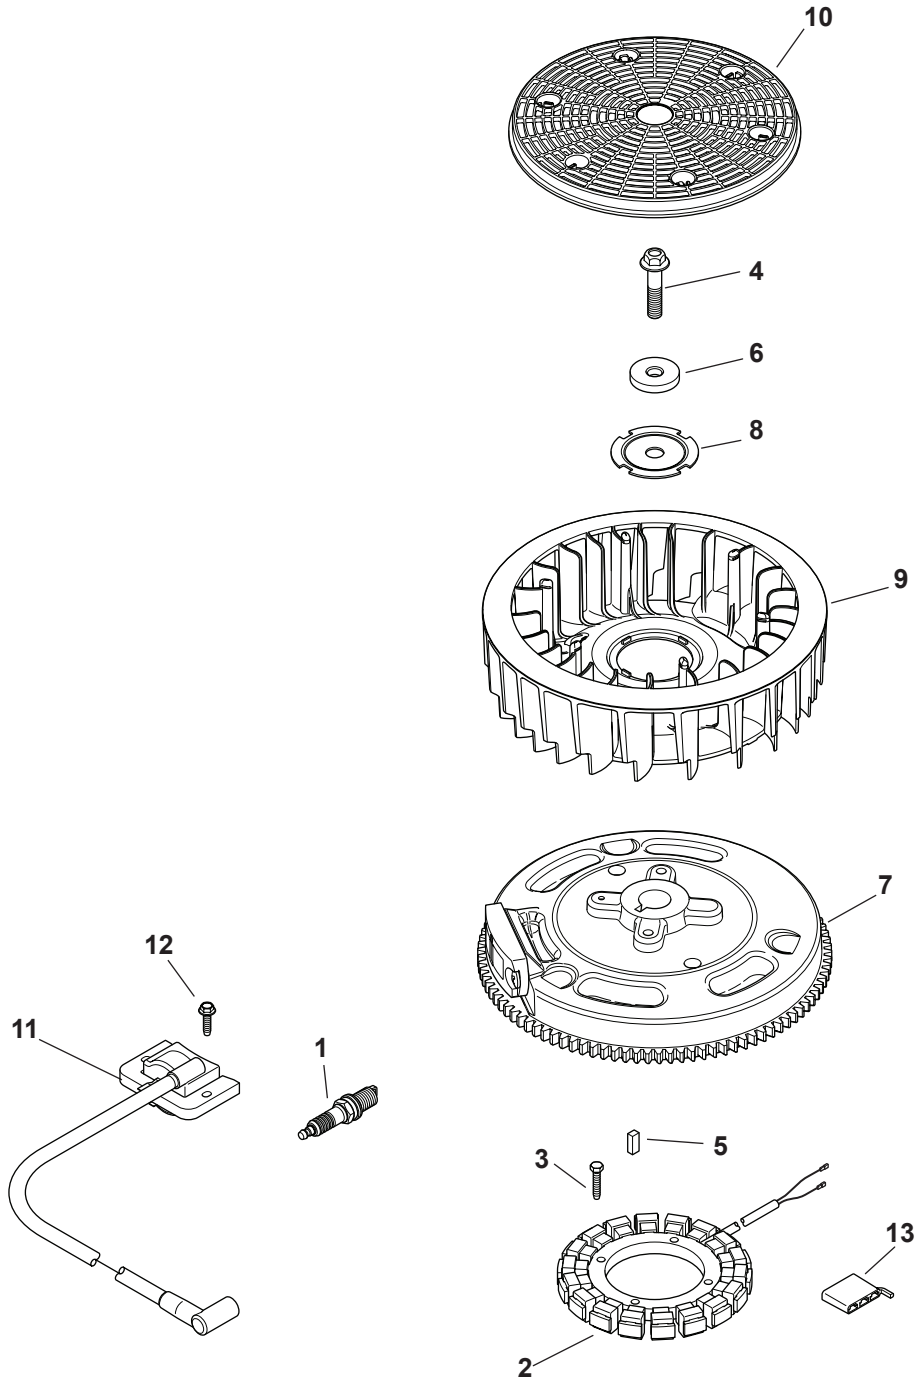

Kohler SV720-3050 Ignition/Electrical

Kohler SV720-3050 Ignition/Electrical

Ref.	Part Number	Description
1	759-3336	Spark Plug
2	KH-237878	15 Amp Stator Kit
3	KH-M-548025-S	Screw, M5 x 0.8 x 25
4	KH-25-086-361-S	Hex Flange Screw
5	KH-25-340-04-S	Square Key
6	KH-25-468-09-S	Flat Washer
7	KH-32-025-22-S	Flywheel Assembly
8	KH-20-146-05-S	Fan Mounting Plate
9	KH-32-157-01-S	Fan
10	KH-32-162-03-S	Grass Screen
11	KH-24-584-45-S	Module Ignition Kit
12	KH-M-545020-S	Screw, M5 x .8 x 20
13	KH-25-155-41-S	Connector
N/A	KH-25-454-03-S	Wire Tie
N/A	KH-32-176-24-S	Wiring Harness