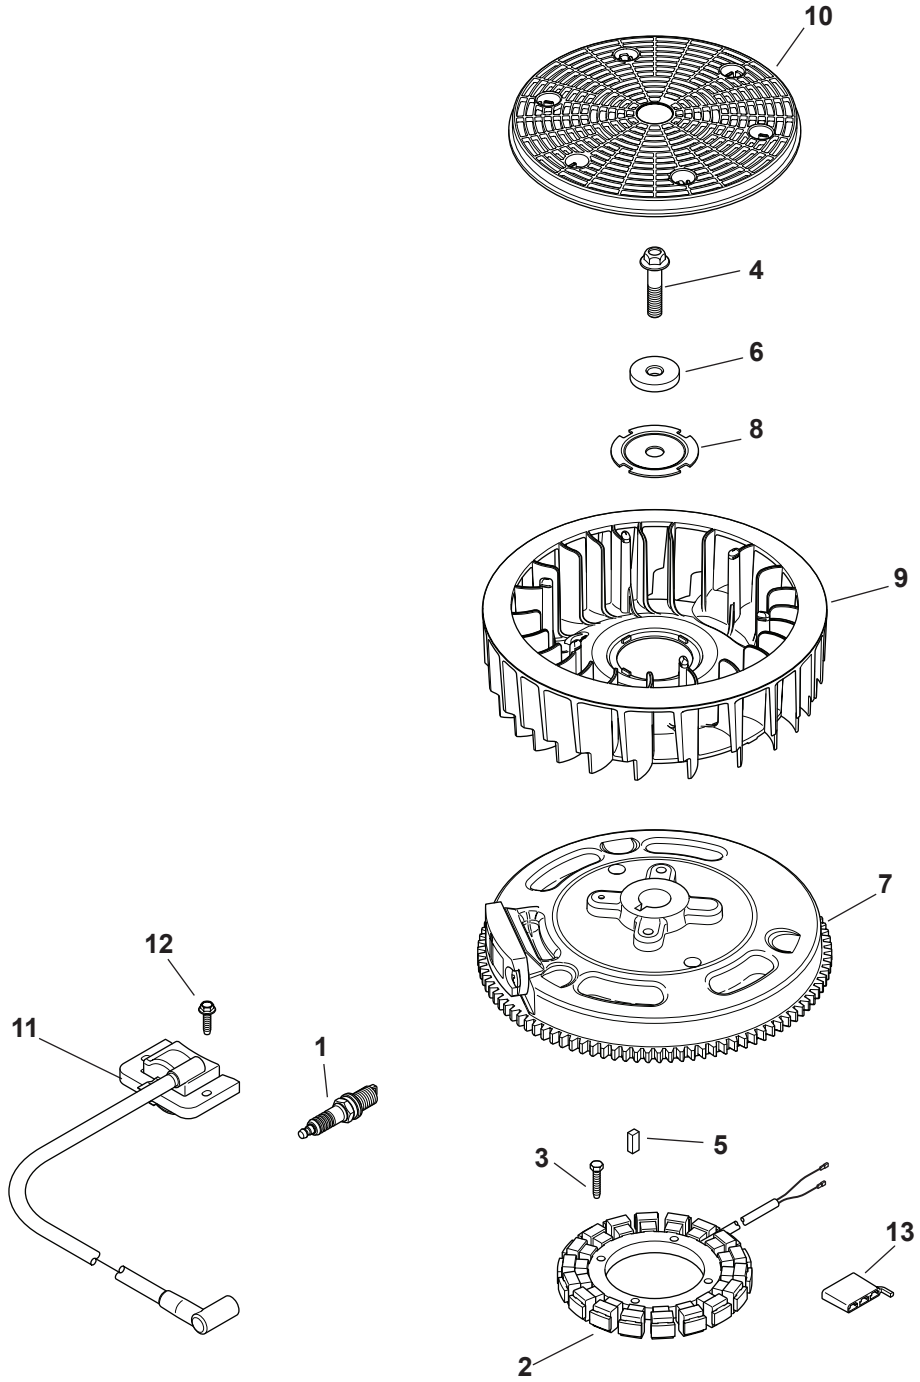

Kohler SV730-3043 Ignition/Electrical

Kohler SV730-3043 Ignition/Electrical

Ref.	Part Number	Description
1	759-3336	Spark Plug
2	KH-237878	15 Amp Stator Kit
3	KH-M-548025-S	Screw, M5 x 0.8 x 25
4	KH-25-086-361-S	Hex Flange Screw
5	KH-25-340-04-S	Square Key
6	KH-25-468-09-S	Flat Washer
7	KH-32-025-22-S	Flywheel Assembly
8	KH-20-146-05-S	Fan Mounting Plate
9	KH-32-157-01-S	Fan
10	KH-32-162-03-S	Grass Screen
11	KH-24-584-45-S	Module Ignition Kit
12	KH-M-545020-S	Screw, M5 x .8 x 20
13	KH-25-155-41-S	Connector
N/A	KH-25-454-03-S	Wire Tie
N/A	KH-32-176-24-S	Wiring Harness