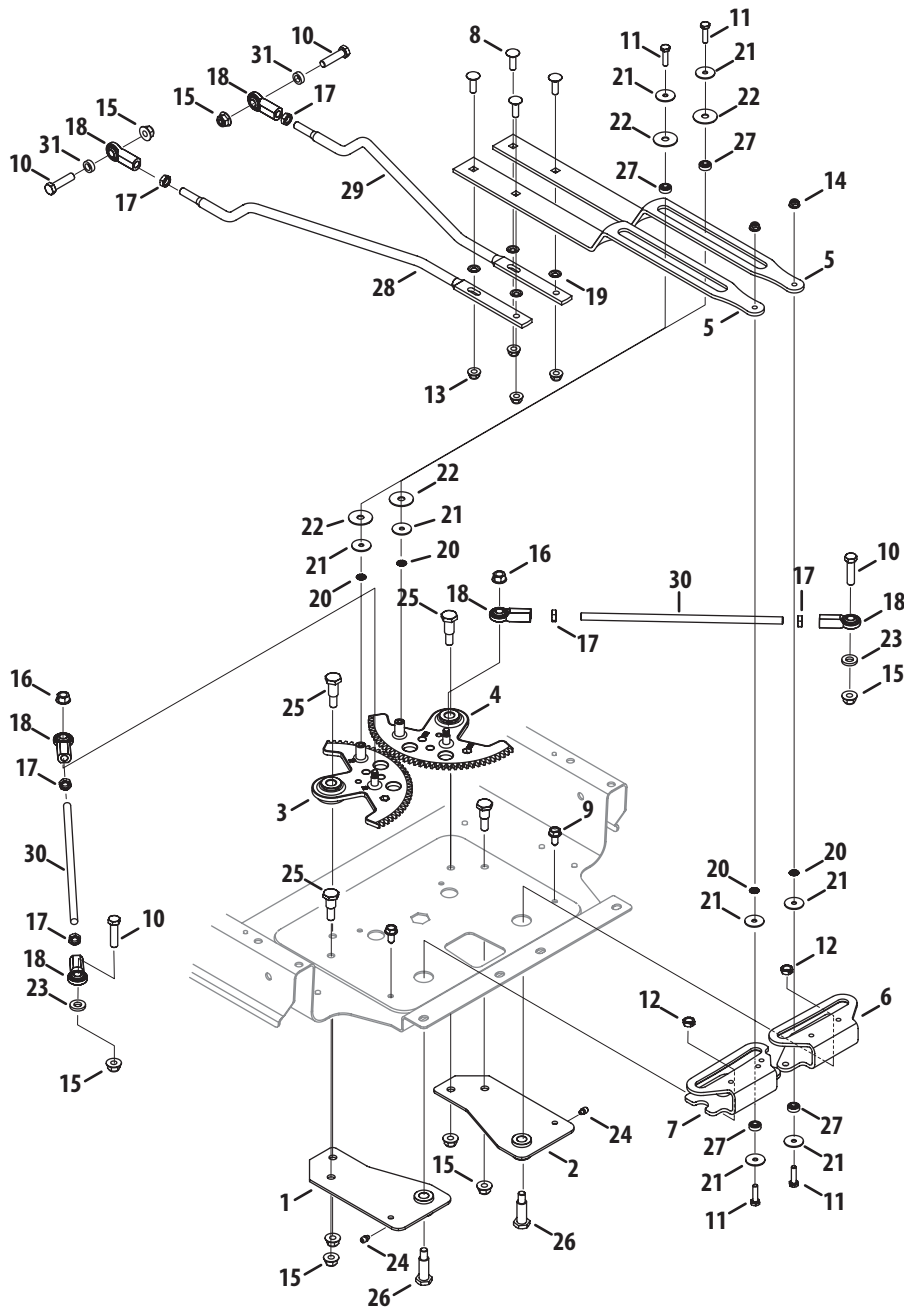

Steering Linkage

Ref.	Part Number	Description
1	603-04976A	Steering Plate Assembly, RH
2	603-04980A	Steering Plate Assembly, LH
3	617-05000AP	Steering Gear Assembly, RH
4	617-05001AP	Steering Gear Assembly, LH
5	703-08600	Control Link
6	703-08882	Speed Cam Plate, LH
7	703-08883	Speed Cam Plate, RH
8	710-0276	Carriage Screw, 5/16-18 x 1.00
9	710-04484	Hex Washer Screw, 5/16-18 x .750
10	710-0520	Hex Screw, 3/8-16 x 1.50
11	710-3220	Hex Screw, 1/4-20 x 1.00
12	712-0266A	Nut, Jamlock, 3/8-16
13	712-04063	Flange Lock Nut, 5/16-18
14	712-04064	Flange Lock Nut, 1/4-20
15	712-04065	Flange Lock Nut, 3/8-16
16	712-04339	Nut, 5/16-18, Centerlock
17	712-0711	Jam Nut, 3/8-24
18	723-04080	Female Ball-Joint
19	726-0201	Speed Nut, .3125 ID
20	726-0233	Push Nut, .25 ID x .50 OD
21	736-04511	Flat Washer, .255 x 1.00 x .060
22	736-04639	Washer, .355 x 1.25 x .048
23	736-3010	Flat Washer, .407 x .812 x .135
24	937-3000	Grease Fitting, 3/16
25	738-04518	Shoulder Screw, 3/8-16 x .500 x .875
26	738-1014	Shoulder Screw, .500 x 1.25 x 3/8-16
27	741-04425	Ball Bearing, .25 x .625
28	747-05591A	Hydro Link, RH
29	747-05606A	Hydro Link, LH
30	747-06130	Drag Link, .375 Dia.
31	950-0535	Spacer, .380 ID x .625 OD x .21