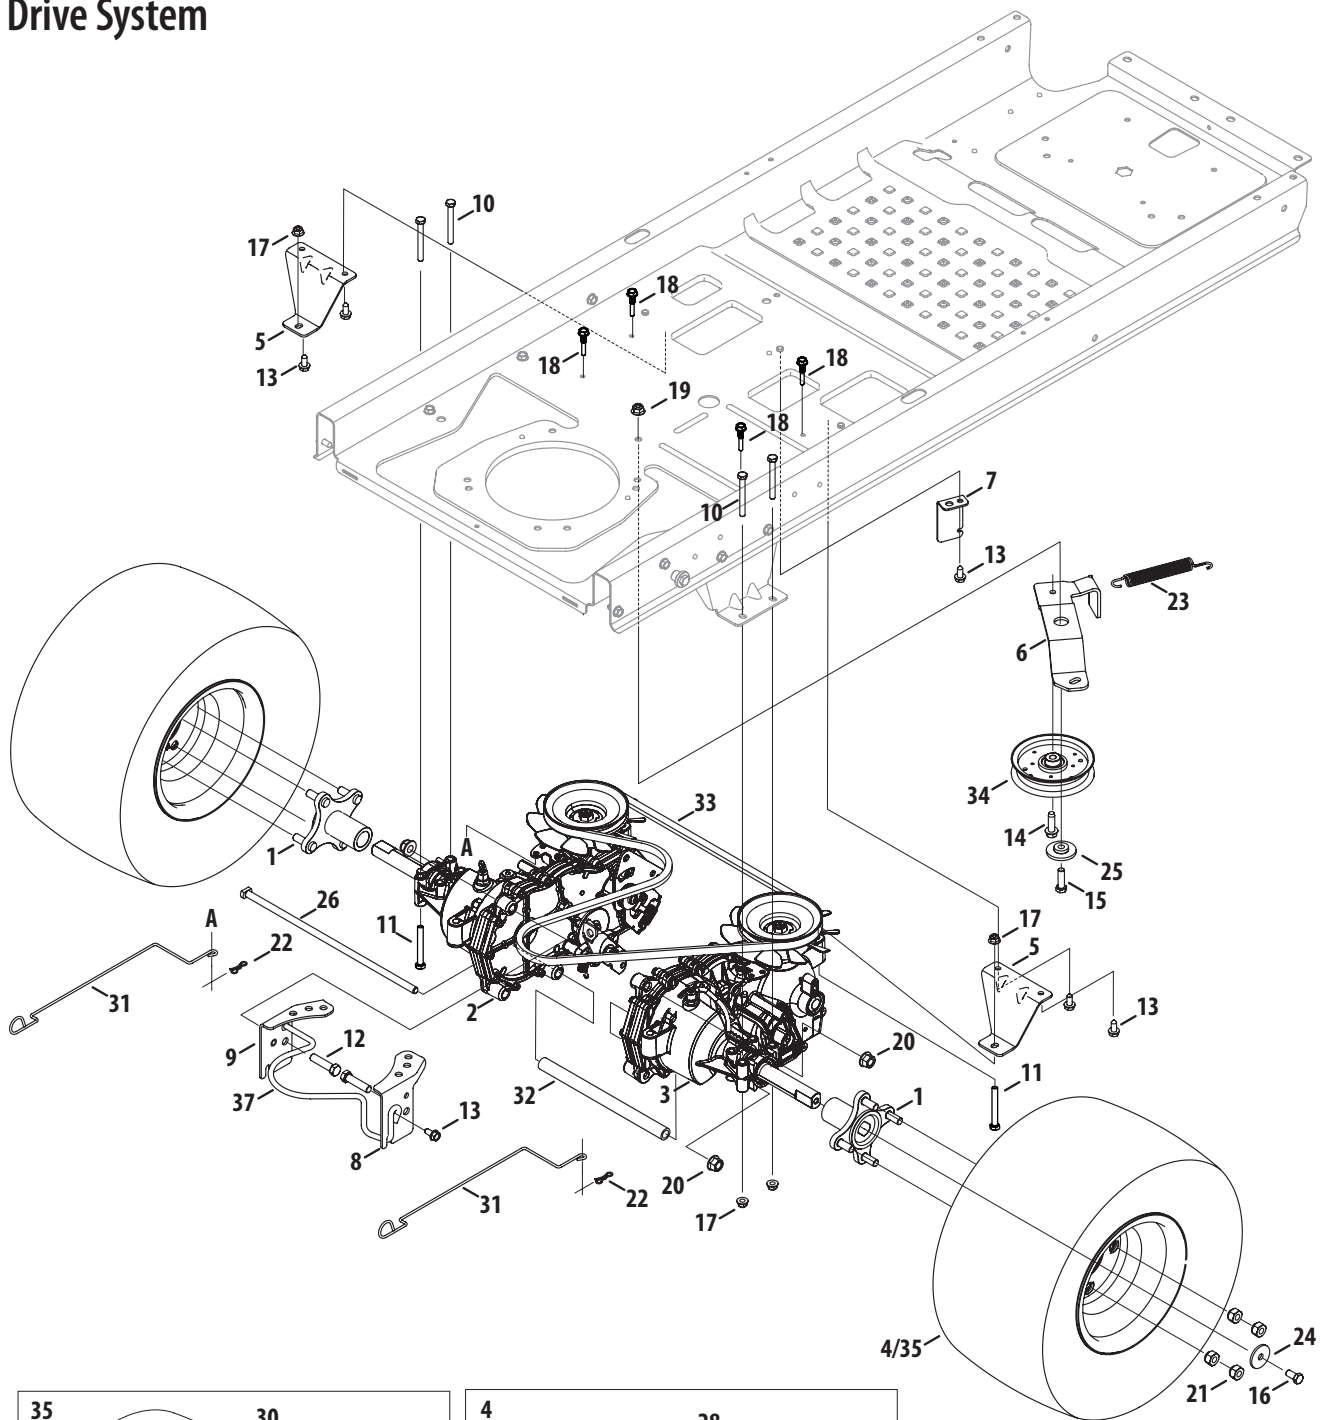

Drive System

Ref.	Part Number	Description
1	918-04317	Wheel Hub Assembly
2	918-05053	Transmission Assembly, LH
3	918-05054	Transmission Assembly, RH
4	634-04293	Complete Wheel, 18 x 8.5-8 (42" & 46)
5	703-08570	Transmission Mounting Bracket
6	703-08605	Idler Bracket
7	703-08613	Spring Mounting Bracket
8	703-08614A	Transmission Bracket
9	703-08615A	Transmission Bracket
10	710-0176	Hex Screw, 5/16-18 x 2.75
11	710-0395	Hex Screw, 5/16-18 x 2.25
12	710-04092	Hex Screw, 7/16-20 x 1.75
13	710-04484	Hex Washer Screw, 5/16-18 x .750
14	710-1315	Hex Washer Screw, 3/8-16 x 1.250
15	710-0514	Hex Screw, 3/8-16 x 1.00
16	710-3119	Hex Screw, 3/8-16 x .75
17	712-04063	Flange Lock Nut, 5/16-18
18	711-06112	Keeper Rod, .25 x 1.535
19	712-04065	Flange Lock Nut, 3/8-16
20	712-0459	Flange Lock Nut, 7/16-20
21	712-3050	Lug Nut, 7/16-14
22	714-04040	Bow-Tie Cotter Pin
23	732-04229	Extension Spring, .75 Dia. x 6.02
24	936-0227	Flat Washer, .390 x 1.50 x .134
25	738-04162C	Shoulder Spacer, .884 x .190
26	738-04192B	Rod, .405 Dia. x 14.0 LG
27	603-04173-0499	Rim Only, (42" & 26")
28	734-04246-0901	Tire Only, 18 x 8.5-8 (42" & 46")
29	603-04175-0499	Rim Only, (50" & 54")
30	734-1729-0901	Tire Only, 18 x 9.5-8 (50" & 54")
31	747-05657	Bypass Rod
32	750-04561	Tube, .51 ID x .75 OD x 10.2
33	954-04317	Belt, A-Type x 67.0
34	756-04129B	Idler Pulley, 4.25 Dia.
35	634-04128-0911	Complete Wheel, 18 x 9.5-8 (50" & 54")
36	934-0255	Valve Tubeless
37	747-05653	Engine Keeper Rod (42")
	747-06044	Engine Keeper Rod (46", 50" & 54")