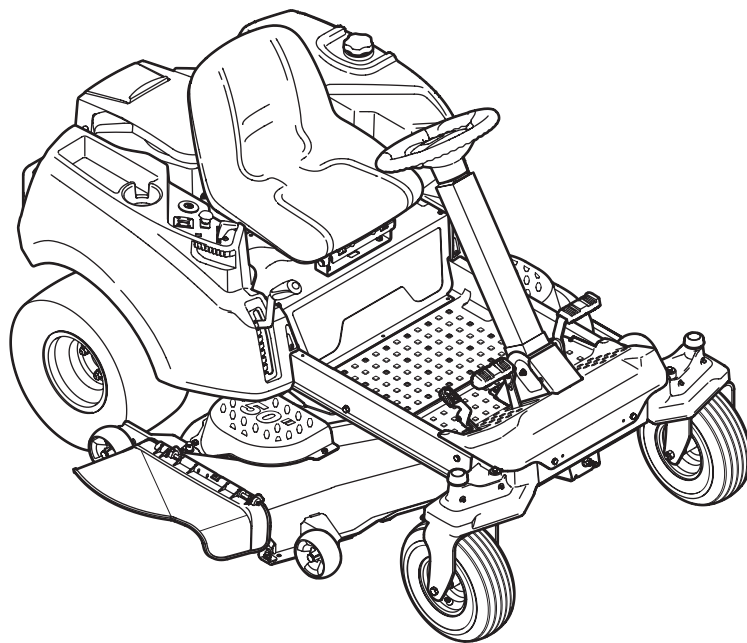

Cub Cadet[®]

ILLUSTRATED PARTS MANUAL

RZT-S 42, 46, 50 & 54-inch Cutting Decks

CUB CADET LLC, P.O. BOX 361131 CLEVELAND, OHIO 44136-0019

To The Owner

Thank You

Thank you for purchasing a Cub Cadet Zero-Turn Tractor. It was carefully engineered to provide excellent performance when properly operated and maintained.