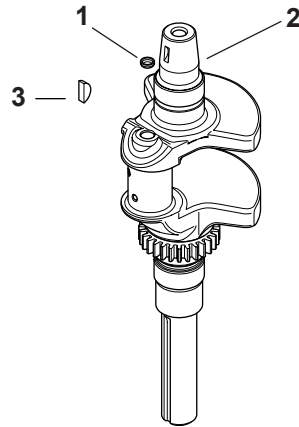

Kohler SV715-3027 Crankshaft

Ref.	Part Number	Description
1	KH-52-139-09-S	Cup Plug
2	KH-32-014-313-S	Crankshaft
3	KH-X-43-1-S	Key, 1/8" x 1/2"