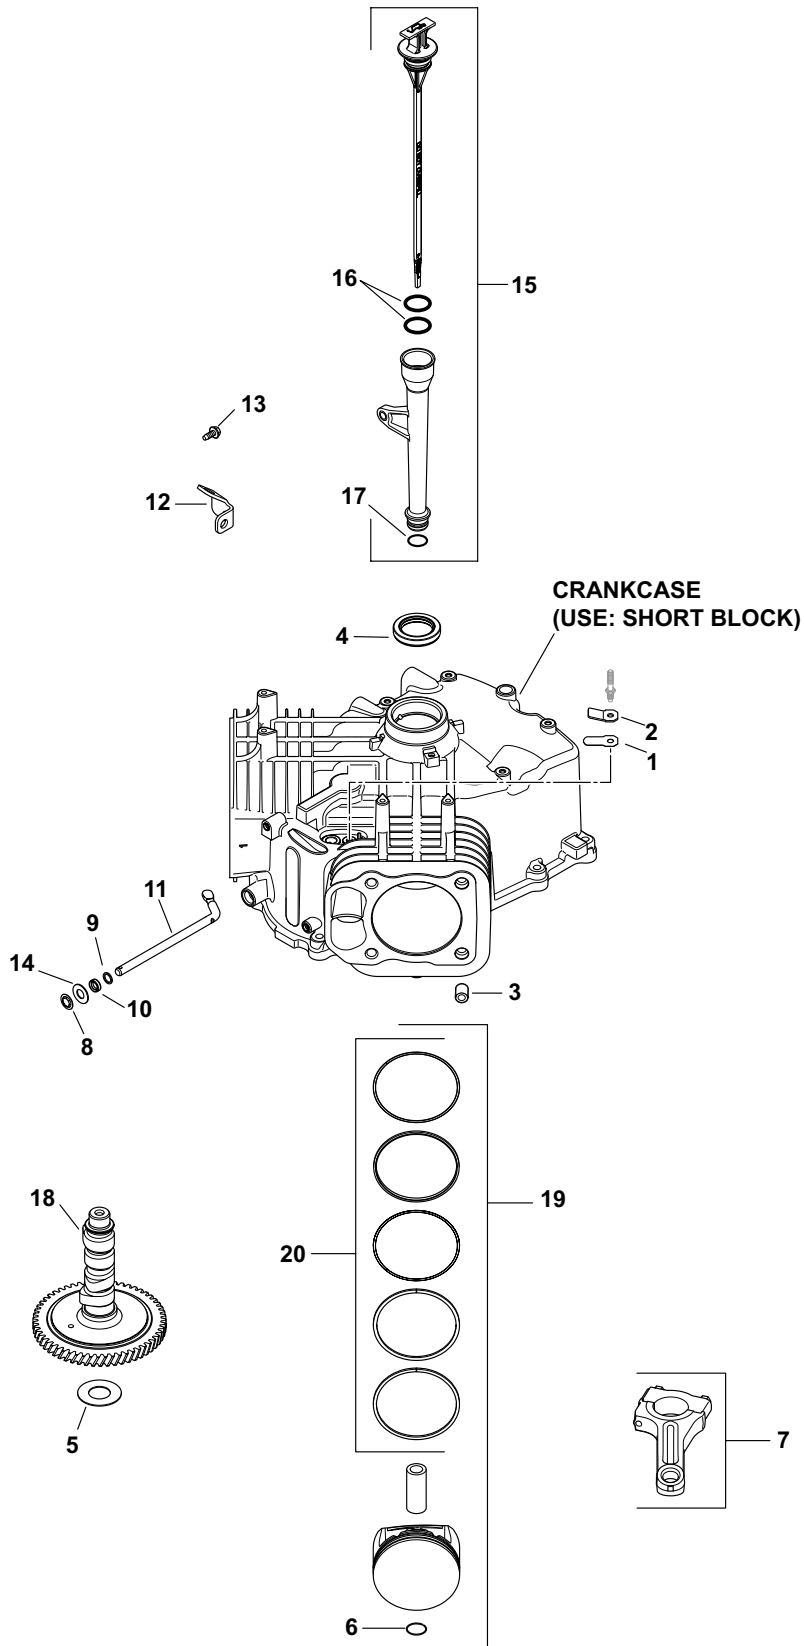

Kohler SV730-3043 Crankcase

Ref.	Part Number	Description
1	KH-12-402-02	Breather Reed
2	KH-24-018-04-S	Breather Reed Retainer
3	KH-24-380-16-S	Pin
4	KH-24-032-19-S	Oil Seal (Helix Lip)
5	KH-12-422-07-S	Camshaft Shim (White .028")
—	KH-12-422-08-S	Camshaft Shim (Blue .03")
—	KH-12-422-09-S	Camshaft Shim (Red .032")
—	KH-12-422-10-S	Camshaft Shim (Yellow .034")
—	KH-12-422-11-S	Camshaft Shim (Green .036")
—	KH-12-422-12-S	Camshaft Shim (Gray .038")
—	KH-12-422-13-S	Camshaft Shim (Black .04")
6	KH-24-018-01-S	Piston Pin Retainer
7	KH-24-067-30-S	Connecting Rod (Std)
8	KH-24-018-09-S	Ring Retainer
9	KH-24-468-15-S	Flat Washer, 1¹/₃₂
10	KH-28-032-09-S	Governor Cross Shaft Seal
11	KH-24-144-38-S	Governor Cross Shaft
12	KH-24-126-19	Oil Fill Tube Bracket
13	KH-M-545013-S	Flg. Thd. Frm. Screw, M5 x 0.8 x 13
14	KH-M-931010-S	Flat Washer, 9mm
15	KH-32-755-04-S	Dipstick And Tube Kit
—	KH-32-038-08-S	Dipstick Only
—	KH-32-123-11-S	Tube Only
16	KH-25-153-09-S	Dipstick O-Ring
17	KH-12-153-01-S	O-Ring, Lower Oil Fill Tube
18	KH-32-010-05-S	Camshaft Assembly
19	KH-25-874-05-S	Piston w/ Ring Kit
—	KH-25-874-02-S	Piston W/ Ring Kit (0.08)
—	KH-25-874-03-S	Piston W/ Ring Kit (0.25)
20	KH-24-108-14-S	Piston Ring Set, (Std)
—	KH-24-108-15-S	Ring Set (.08)
—	KH-24-108-16-S	Ring Set (.25)