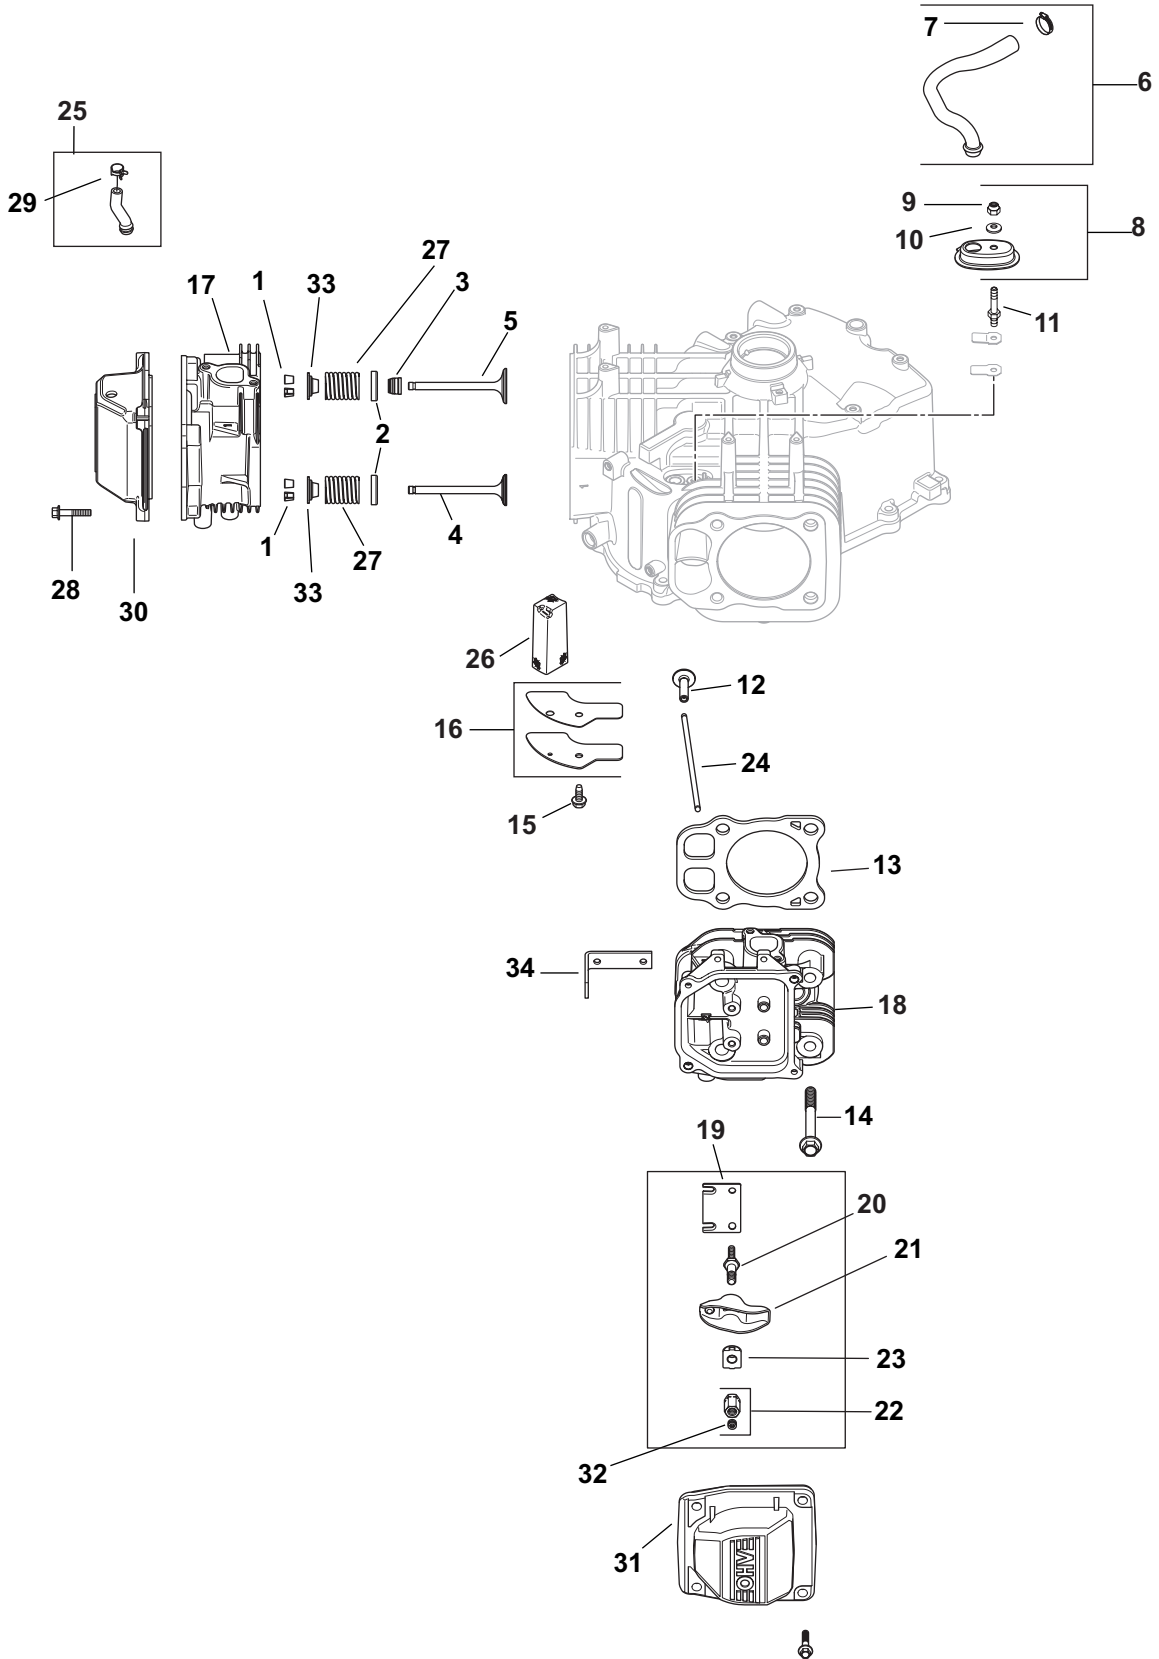

Kohler SV715-3027 Head/Valve/Breather

Kohler SV715-3027 Head/Valve/Breather

Ref.	Part Number	Description
1	KH-12-755-03	Retainer Kit
2	KH-235011-S	Spring Retainer
3	KH-66-032-05-S	Valve Stem Seal
4	KH-24-016-01	Exhaust Valve (STD)
5	KH-24-017-01	Intake Valve (STD)
6	KH-32-326-06-S	Breather Hose Kit (Inc. #7)
7	KH-25-237-31-S	Hose Clamp, ½
8	KH-32-081-02-S	Housing Breather Kit (Inc. #9 & 10)
9	KH-M-547050-S	Lock Nut, M5 x 8
10	KH-32-468-01-S	Sealing Washer
11	KH-32-072-03-S	Breather Cover Stud
12	KH-32-019-02-S	Tappet
13	KH-32-841-02-S	Cylinder Head Gasket Kit
14	KH-62-086-08-S	Flange Screw, M10 x 1.5 x 90
15	KH-M-645016-S	Flange Screw, M6 x 1.0 x 16
16	KH-32-096-04-S	Breather Cover
17	KH-32-318-13-S	Cylinder Head Assembly Kit, #1 (Inc. Exhaust Mounting Hardware)
18	KH-32-318-14-S	Cylinder Head Assembly Kit, #2 (Inc. Exhaust Mounting Hardware)
19	KH-32-146-09-S	Guide Plate
20	KH-32-072-04-S	Rocker Stud
21	KH-32-186-03-S	Rocker Arm
22	KH-32-100-05-S	Hex Nut Assembly (Inc. #32)
23	KH-25-599-01-S	Rocker Arm Pivot
24	KH-32-411-04-S	Push Rod
25	KH-32-326-07-S	Fuel Pump Hose Kit (Inc. #29)
26	KH-32-050-05-S	Breather Filter
27	KH-32-089-05-S	Valve Spring
28	KH-25-086-374-S	Pan Head Screw
29	KH-25-237-01-S	Hose Clamp
30	KH-25-096-10-S	Rocker Cover
31	KH-25-096-09-S	Rocker Cover
32	KH-25-086-168-S	Set Screw
33	KH-25-173-28-S	Valve Spring Cap
34	KH-25-445-03-S	Lifting Strap
NS	KH-32-755-03-S	Cylinder Head Hardware Kit