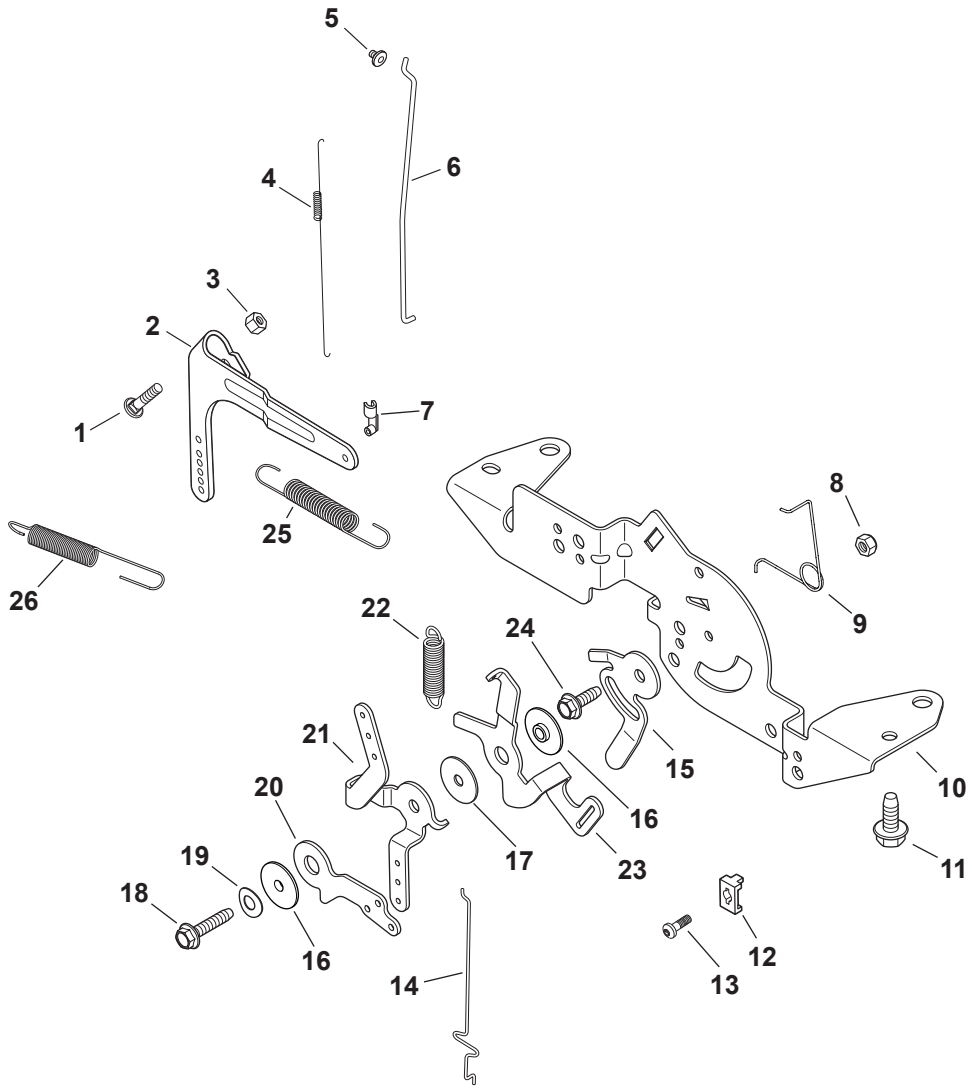

Kohler SV730-3043 Engine Controls

Kohler SV730-3043 Engine Controls

Ref.	Part-Number	Description
1	KH-24-211-03-S	Rd. Hd. Sq. Neck Bolt, M6 x 1.0 x 25
2	KH-24-090-51-S	Governor Lever
3	KH-M-641060-S	Flg. Nut, M6 x 1.0
4	KH-24-089-01	Linkage Spring
5	KH-25-158-08	Linkage Retaining Bushing
6	KH-24-079-04	Throttle Linkage
7	KH-25-158-11	Throttle Linkage Bushing
8	KH-M-547050-S	Lock Nut, M5 x .8
9	KH-24-089-03	Choke Return Spring
10	KH-32-126-04-S	Control Bracket
11	KH-M-645016-S	Flg. Thd. Frm. Screw, M6 x 1.0 x 16
12	KH-12-237-01	Cable Clamp
13	KH-24-086-43-S	Lbd. Thd. Frm. Screw, M5 x 0.8 x 16
14	KH-24-079-22-S	Choke Linkage
15	KH-32-090-09-S	Speed Setting Lever
16	KH-24-112-27-S	Control Assembly Spacer
17	KH-24-468-01	Flat Washer, 5.5MM
18	KH-25-086-151-S	Thd. Frm. Screw, M5 x 0.8 x 25MM
19	KH-41-468-03	Spring Washer, 1/4"
20	KH-32-090-12-S	Choke Lever
21	KH-32-090-08-S	Speed Control Lever
22	KH-32-089-03-S	Speed Control Spring
23	KH-32-090-07-S	Governor Spring Lever
24	KH-M-545016-S	Flg. Thd. Frm. Screw, M5 x 0.8 x 16
25	KH-24-089-55-S	Governor Spring
26	KH-24-089-25-S	Governor Spring