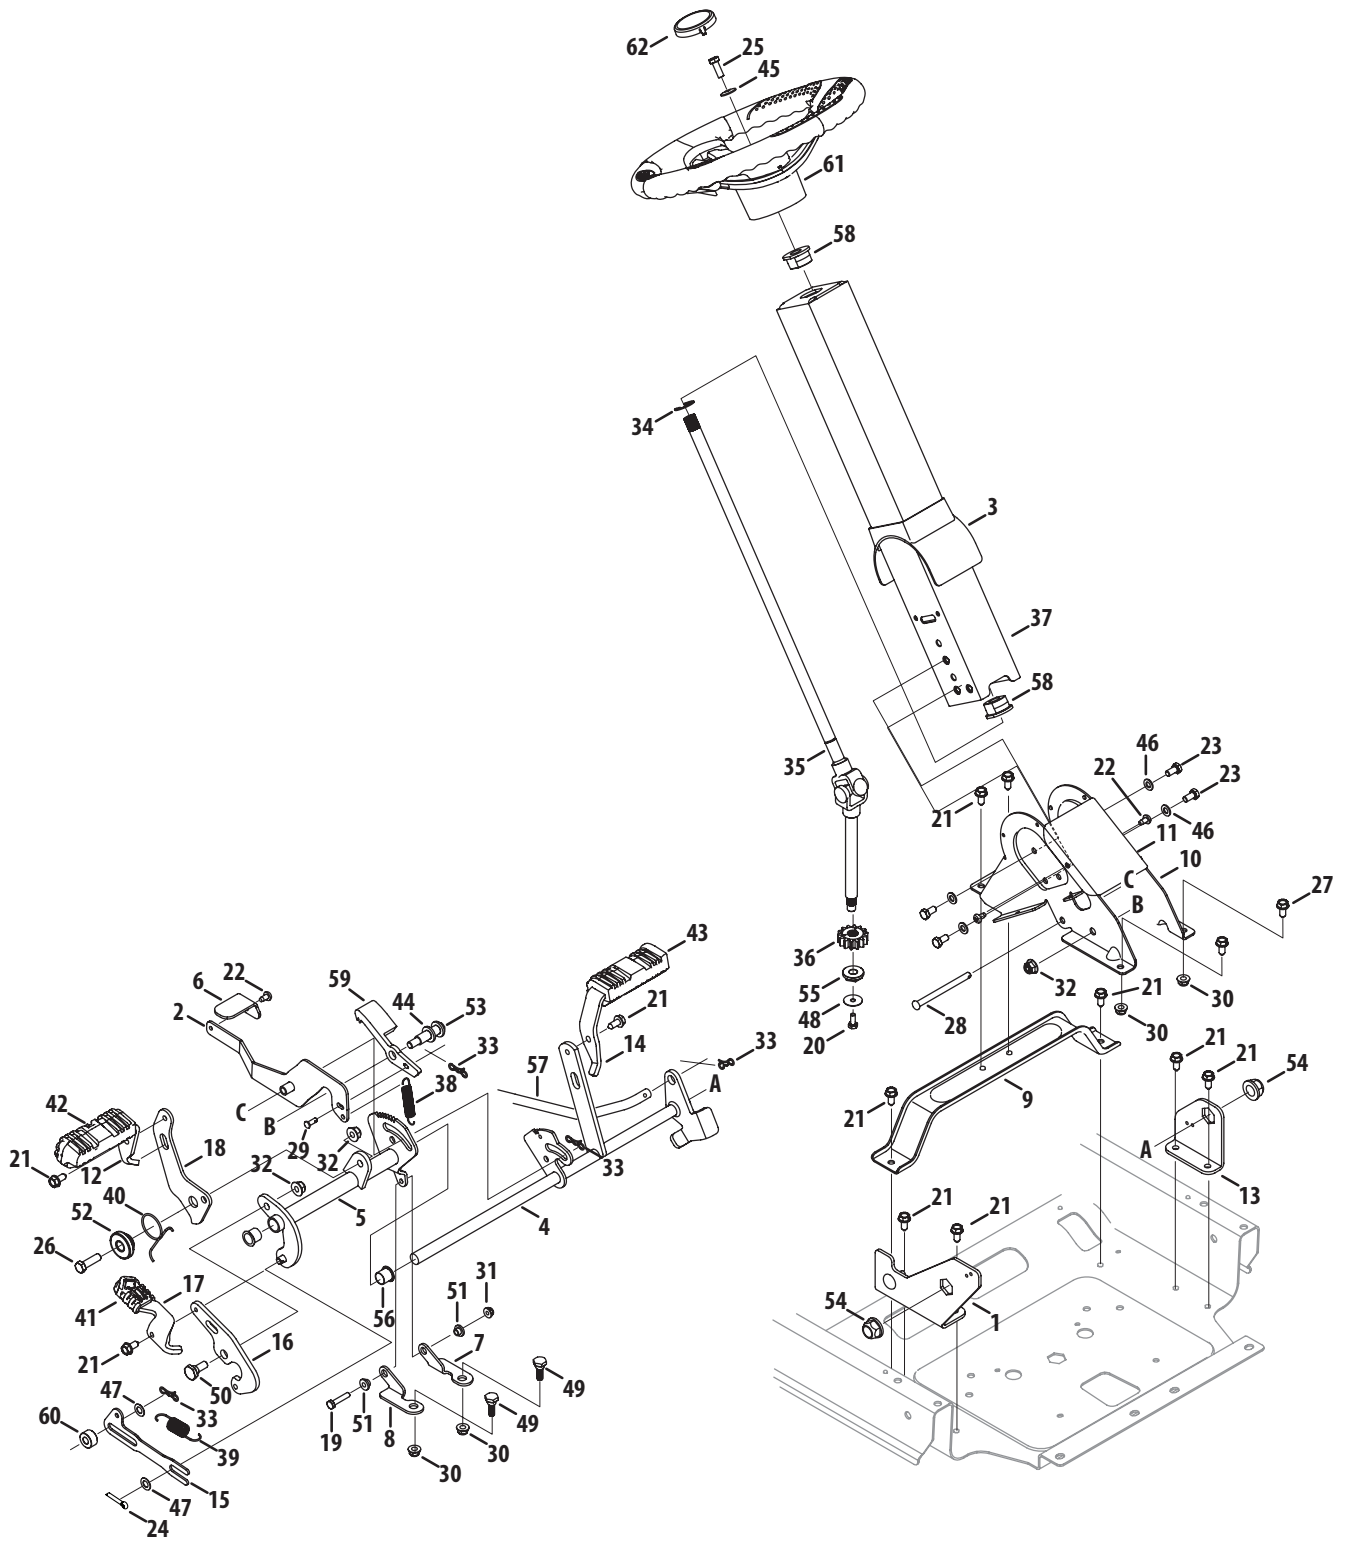

Steering Column & Pedal Controls

Steering Column & Pedal Controls

Ref.	Part Number	Description	Ref.	Part Number	Description
1	603-04931A	Support Bracket Assembly, RH	32	712-04065	Flange Lock Nut, 3/8-16
2	603-05040	Brake Pedal Assembly	33	714-04040	Bow-Tie Cotter Pin, 72
3	603-04938	Steering Column Assembly	34	916-0231	E-Ring, .750
4	647-04269	Brake Pedal Assembly	35	717-04954	Steering Shaft
5	647-04270A	Drive Pedal Assembly	36	717-04960	14-Tooth Spur Gear
6	703-09147	Tilt Steering Pedal	37	731-07358B	Column Cover
7	703-08604	Speed Bracket, LH	38	732-04580	Extension Spring, .500 Dia. x 2.733 LG
8	703-08606	Speed Bracket, RH	39	732-04748	Extension Spring, .70 OD x 3.035 LG
9	703-08620A	Steering Support Bracket	40	732-04949	Torsion Spring, 1.00 ID x .22
10	703-08621A	Lower Steering Wheel Column	41	735-04117	Reverse Pedal Pad
11	703-08622	Lower Column Cover	42	735-04118A	Forward Pedal Pad
12	703-08646A	Drive Pedal	43	735-04136	Brake Pedal Pad
13	703-08656	Support Bracket, LH	44	936-0192	Flat Washer, .535 x .930 x .090
14	703-08675	Brake Pedal	45	736-0242	Bell Washer, .340 x .872 x .060
15	703-08678A	Return to Neutral Link	46	936-0264	Flat Washer, .330 x .630 x .064
16	703-08690	Reverse Pedal Bracket	47	936-0314	Thrust Washer, .375 x .700 x .030
17	703-08694A	Reverse Pedal	48	736-3092	Flat Washer, .265 x 1.00 x .030
18	703-08754A	Forward pedal Bracket	49	938-0296	Shoulder Screw, 5/16-18 x .437 x .268
19	710-0106	Hex Head Screw, 1/4-20 x 1.25	50	938-0380	Shoulder Bolt, 3/8-16 x .500 x .270
20	710-0433	Hex Head Screw, 1/4-20 x .625	51	738-04483	Shoulder Spacer, .375 x .625 x .20
21	710-04484	Hex Washer Screw, 5/16-18 x .750	52	738-04552A	Shoulder Spacer, 1.50 x .38 x .38
22	710-05070	Screw, 1/4-20 x .5	53	738-0929	Shoulder Screw, 3/8-16 x .496 x 1.445
23	710-0538	Hex Screw, 5/16-18 x .625	54	941-0225	Hex Flange Bearing
24	914-0474	Cotter Pin, .125 x .75	55	741-04543	Hex Flange Bearing, 7/16
25	710-1245B	Hex Screw, 5/16-24 x .875	56	741-0495	Flange Bearing, .63 ID x .695 OD x .06
26	710-3005	Hex Screw, 3/8-16 x 1.25	57	747-05654A	Front Brake Rod
27	710-3008	Hex Screw, 5/16-18 x .75	58	948-0209	Flange Bearing, .63 ID x 1.50
28	711-05068A	Clevis Pin, 5/16 x 4.135	59	748-04203	Cruise Latch
29	711-05670	Clevis Pin, .224 Dia. x .625	60	750-05635	Spacer, .385 ID x .875 OD x .458
30	712-04063	Flange Lock Nut, 5/16-18	61	631-04008A	Steering Wheel Assembly
31	712-04064	Flange Lock Nut, 1/4-20	62	731-04039	Steering Wheel Cover