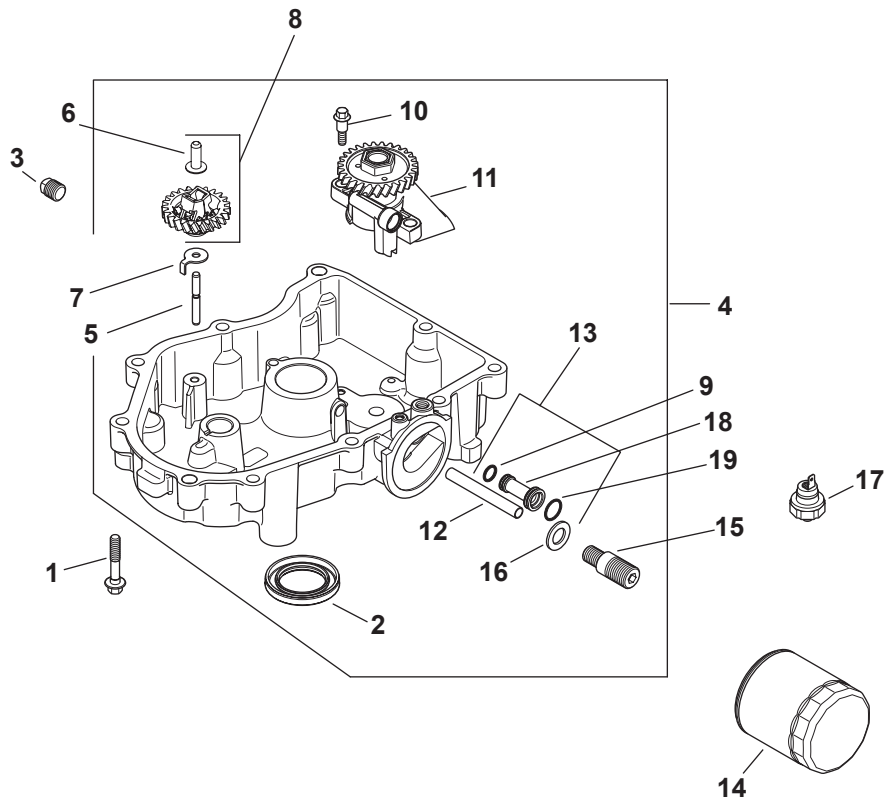

Kohler SV730-3043 Oil Pan/Lubrication

Ref.	Part Number	Description
1	KH-24-086-17-S	Flange Screw, M8 x 1.25 x 45
2	KH-25-032-06-S	Oil Seal, 2.38 x 1.45
3	KH-25-139-57-S	Square Head Pipe Plug, 3/8
4	KH-32-199-14-S	Oil Pan Assembly
5	KH-12-144-02	Governor Gear Shaft
6	KH-12-380-01	Governor Regulating Pin
7	KH-24-448-02-S	Locking Tab
8	KH-32-310-02-S	Governor Gear Kit
9	KH-24-153-01	Oil Pick-Up O-Ring
10	KH-32-086-01-S	Screw

Ref.	Part Number	Description
11	KH-32-393-16-S	Oil Pump Assembly
12	KH-32-123-01-S	Oil Feed Tube (Filter to Oil Pan)
13	KH-32-123-09-S	Oil Feed Tube Assembly
14	KH-12-050-01-S	Oil Filter
15	KH-32-136-05-S	Oil Filter Nipple
16	KH-32-468-02-S	Flat Washer
17	KH-25-099-27-S	Oil Pressure Switch
18	KH-32-123-06-S	Oil Feed Tube
19	KH-32-153-05-S	O-Ring