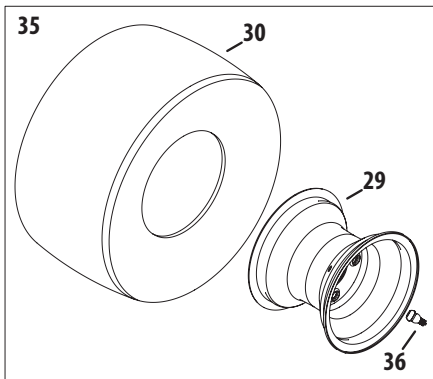

Drive System

Ref.	Part Number	Description
1	918-04317	Wheel Hub Assembly
2	918-05053	Transmission Assembly, LH
3	918-05054	Transmission Assembly, RH
4	634-04293	Complete Wheel, 18 x 8.5-8 (42" & 46)
5	703-08570	Transmission Mounting Bracket
6	703-08605	Idler Bracket
7	703-08613	Spring Mounting Bracket
8	703-08614A	Transmission Bracket
9	703-08615A	Transmission Bracket
10	710-0176	Hex Screw, 5/16-18 x 2.75
11	710-0395	Hex Screw, 5/16-18 x 2.25
12	710-04092	Hex Screw, 7/16-20 x 1.75
13	710-04484	Hex Washer Screw, 5/16-18 x .750
14	710-1315	Hex Washer Screw, 3/8-16 x 1.250
15	710-0514	Hex Screw, 3/8-16 x 1.00
16	710-3119	Hex Screw, 3/8-16 x .75
17	712-04063	Flange Lock Nut, 5/16-18
18	711-06112	Keeper Rod, .25 x 1.535
19	712-04065	Flange Lock Nut, 3/8-16
20	712-0459	Flange Lock Nut, 7/16-20
21	712-3050	Lug Nut, 7/16-14
22	714-04040	Bow-Tie Cotter Pin
23	732-04229	Extension Spring, .75 Dia. x 6.02
24	936-0227	Flat Washer, .390 x 1.50 x .134
25	738-04162C	Shoulder Spacer, .884 x .190
26	738-04192B	Rod, .405 Dia. x 14.0 LG
27	603-04173-0499	Rim Only, (42" & 26")
28	734-04246-0901	Tire Only, 18 x 8.5-8 (42" & 46")
29	603-04175-0499	Rim Only, (50" & 54")
30	734-1729-0901	Tire Only, 18 x 9.5-8 (50" & 54")
31	747-05657	Bypass Rod
32	750-04561	Tube, .51 ID x .75 OD x 10.2
33	954-04317	Belt, A-Type x 67.0
34	756-04129B	Idler Pulley, 4.25 Dia.
35	634-04128-0911	Complete Wheel, 18 x 9.5-8 (50" & 54")
36	934-0255	Valve Tubeless
37	747-05653	Engine Keeper Rod (42")
	747-06044	Engine Keeper Rod (46", 50" & 54")