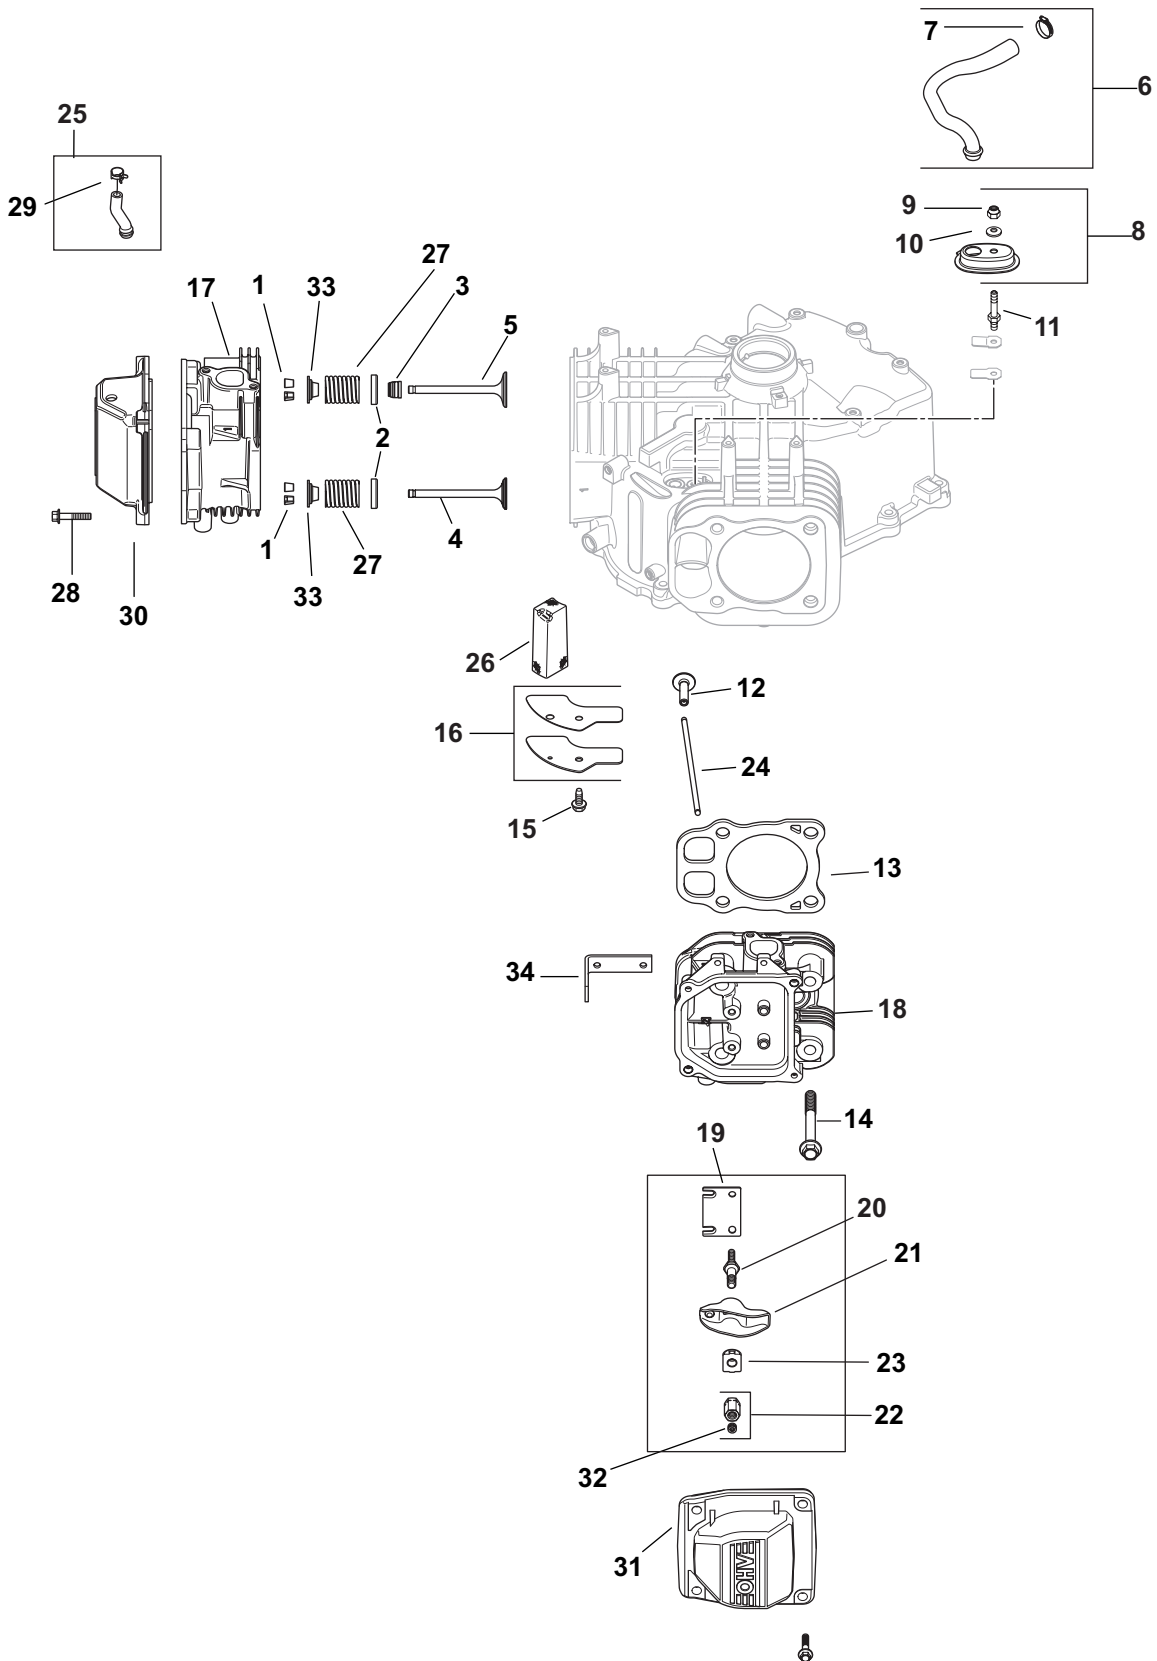

Kohler SV730-3043 Head/Valve/Breather

Kohler SV730-3043 Head/Valve/Breather

Ref.	Part Number	Description
1	KH-12-755-03	Retainer Kit
2	KH-235011-S	Spring Retainer
3	KH-66-032-05-S	Valve Stem Seal
4	KH-24-016-01	Exhaust Valve (STD)
5	KH-24-017-01	Intake Valve (STD)
6	KH-32-326-06-S	Breather Hose Kit (Inc. #7)
7	KH-25-237-31-S	Hose Clamp, ½
8	KH-32-081-02-S	Housing Breather Kit (Inc. #9 & 10)
9	KH-M-547050-S	Lock Nut, M5 x 8
10	KH-32-468-01-S	Sealing Washer
11	KH-32-072-03-S	Breather Cover Stud
12	KH-32-019-02-S	Tappet
13	KH-32-841-02-S	Cylinder Head Gasket Kit
14	KH-62-086-08-S	Flange Screw, M10 x 1.5 x 90
15	KH-M-645016-S	Flange Screw, M6 x 1.0 x 16
16	KH-32-096-04-S	Breather Cover
17	KH-32-318-13-S	Cylinder Head Assembly Kit, #1 (Inc. Exhaust Mounting Hardware)
18	KH-32-318-14-S	Cylinder Head Assembly Kit, #2 (Inc. Exhaust Mounting Hardware)
19	KH-32-146-09-S	Guide Plate
20	KH-32-072-04-S	Rocker Stud
21	KH-32-186-03-S	Rocker Arm
22	KH-32-100-05-S	Hex Nut Assembly (Inc. #32)
23	KH-25-599-01-S	Rocker Arm Pivot
24	KH-32-411-04-S	Push Rod
25	KH-32-326-07-S	Fuel Pump Hose Kit (Inc. #29)
26	KH-32-050-05-S	Breather Filter
27	KH-32-089-05-S	Valve Spring
28	KH-25-086-374-S	Pan Head Screw
29	KH-25-237-01-S	Hose Clamp
30	KH-25-096-10-S	Rocker Cover
31	KH-25-096-09-S	Rocker Cover
32	KH-25-086-168-S	Set Screw
33	KH-25-173-28-S	Valve Spring Cap
34	KH-25-445-03-S	Lifting Strap
NS	KH-32-755-03-S	Cylinder Head Hardware Kit