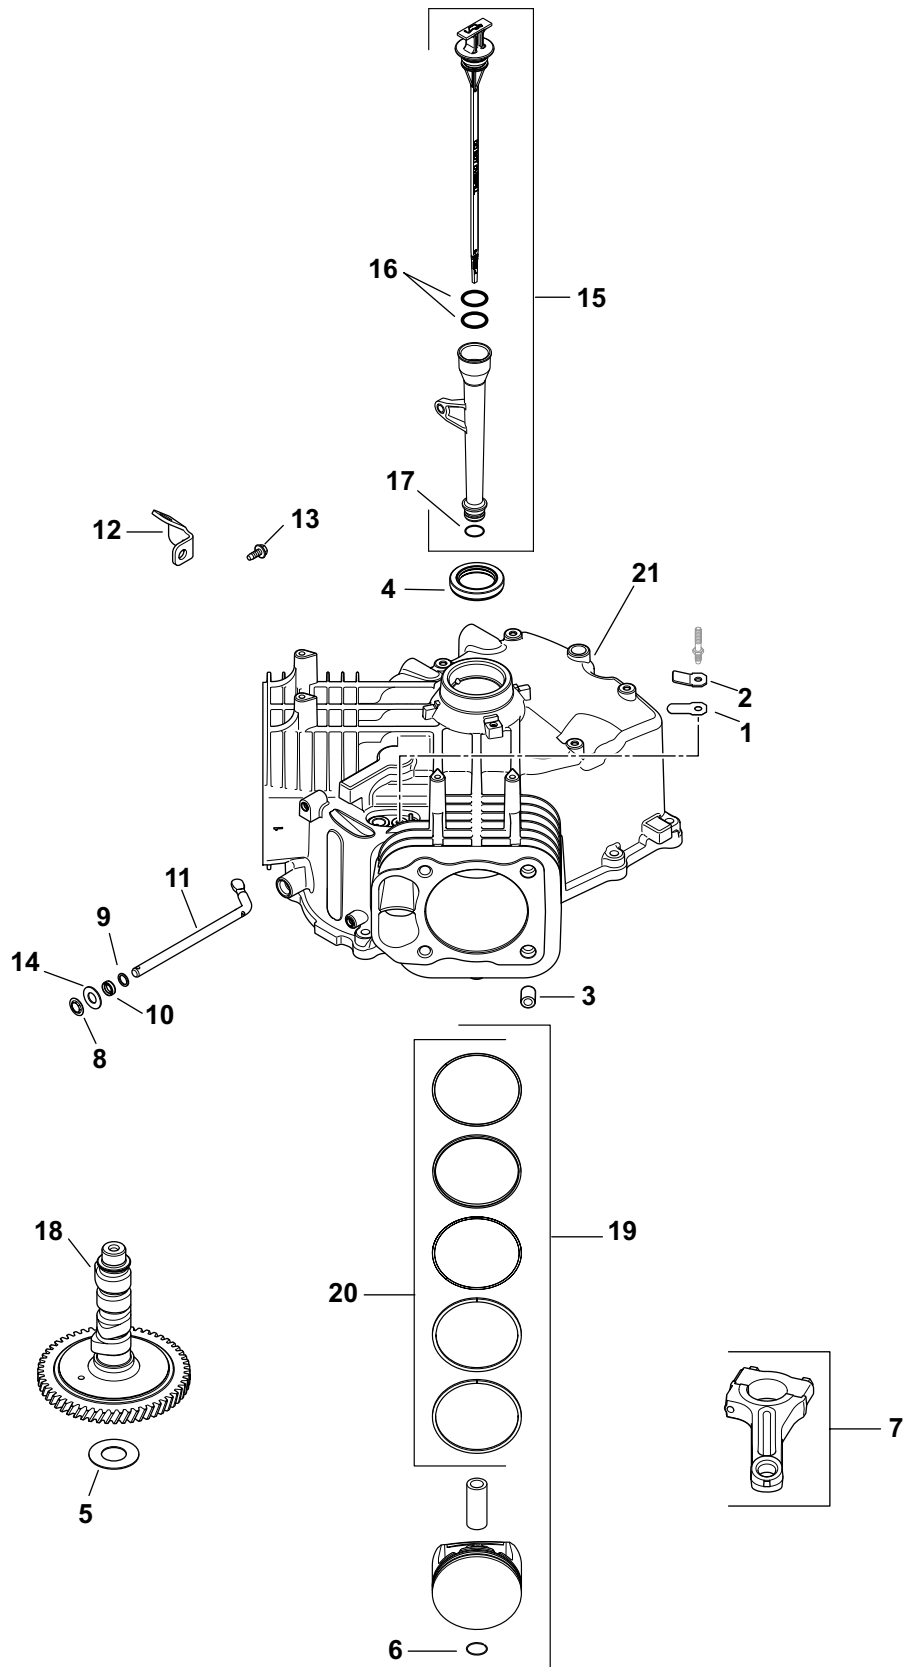

Kohler SV715-3027 Crankcase

Ref.	Part Number	Description
1	KH-12-402-02	Breather Reed
2	KH-24-018-04-S	Breather Reed Retainer
3	KH-24-380-16-S	Locating Pin
4	KH-24-032-19-S	Oil Seal, 1.78 x 1.26
5	KH-12-422-07-S	Camshaft Shim (White, .028)
—	KH-12-422-08-S	Camshaft Shim (Blue, .03)
—	KH-12-422-09-S	Camshaft Shim (Red, .032)
—	KH-12-422-10-S	Camshaft Shim (Yellow, .034)
—	KH-12-422-11-S	Camshaft Shim (Green, .036)
—	KH-12-422-12-S	Camshaft Shim (Gray, .038)
—	KH-12-422-13-S	Camshaft Shim (Black, .04)
6	KH-24-018-01-S	Piston Pin Retainer
7	KH-24-067-30-S	Connecting Rod (STD)
8	KH-24-018-09-S	Ring Retainer
9	KH-24-468-15-S	Flat Washer, 1¹/₃₂
10	KH-28-032-09-S	Governor Cross Shaft Seal
11	KH-24-144-38-S	Governor Cross Shaft
12	KH-24-126-19	Oil Fill Tube Bracket
13	KH-M-545013-S	Flange Screw, M5 x .8 x 13
14	KH-M-931010-S	Flat Washer, 9mm
15	KH-32-755-04-S	Dipstick & Tube Kit
—	KH-32-038-08-S	Dipstick Only
—	KH-32-123-11-S	Tube Only
16	KH-25-153-09-S	O-Ring
17	KH-12-153-01-S	Lower Oil Fill Tube O-Ring
18	KH-32-010-05-S	Camshaft Assembly
19	KH-25-874-05-S	Piston W/ Ring Kit (STD)
—	KH-25-874-02-S	Piston W/ Ring Kit (0.08)
—	KH-25-874-03-S	Piston W/ Ring Kit (0.25)
20	KH-24-108-14-S	Ring Set (STD)
—	KH-24-108-15-S	Ring Set (.08)
—	KH-24-108-16-S	Ring Set (.25)
21	N/A	Crankcase (Use Short Block)