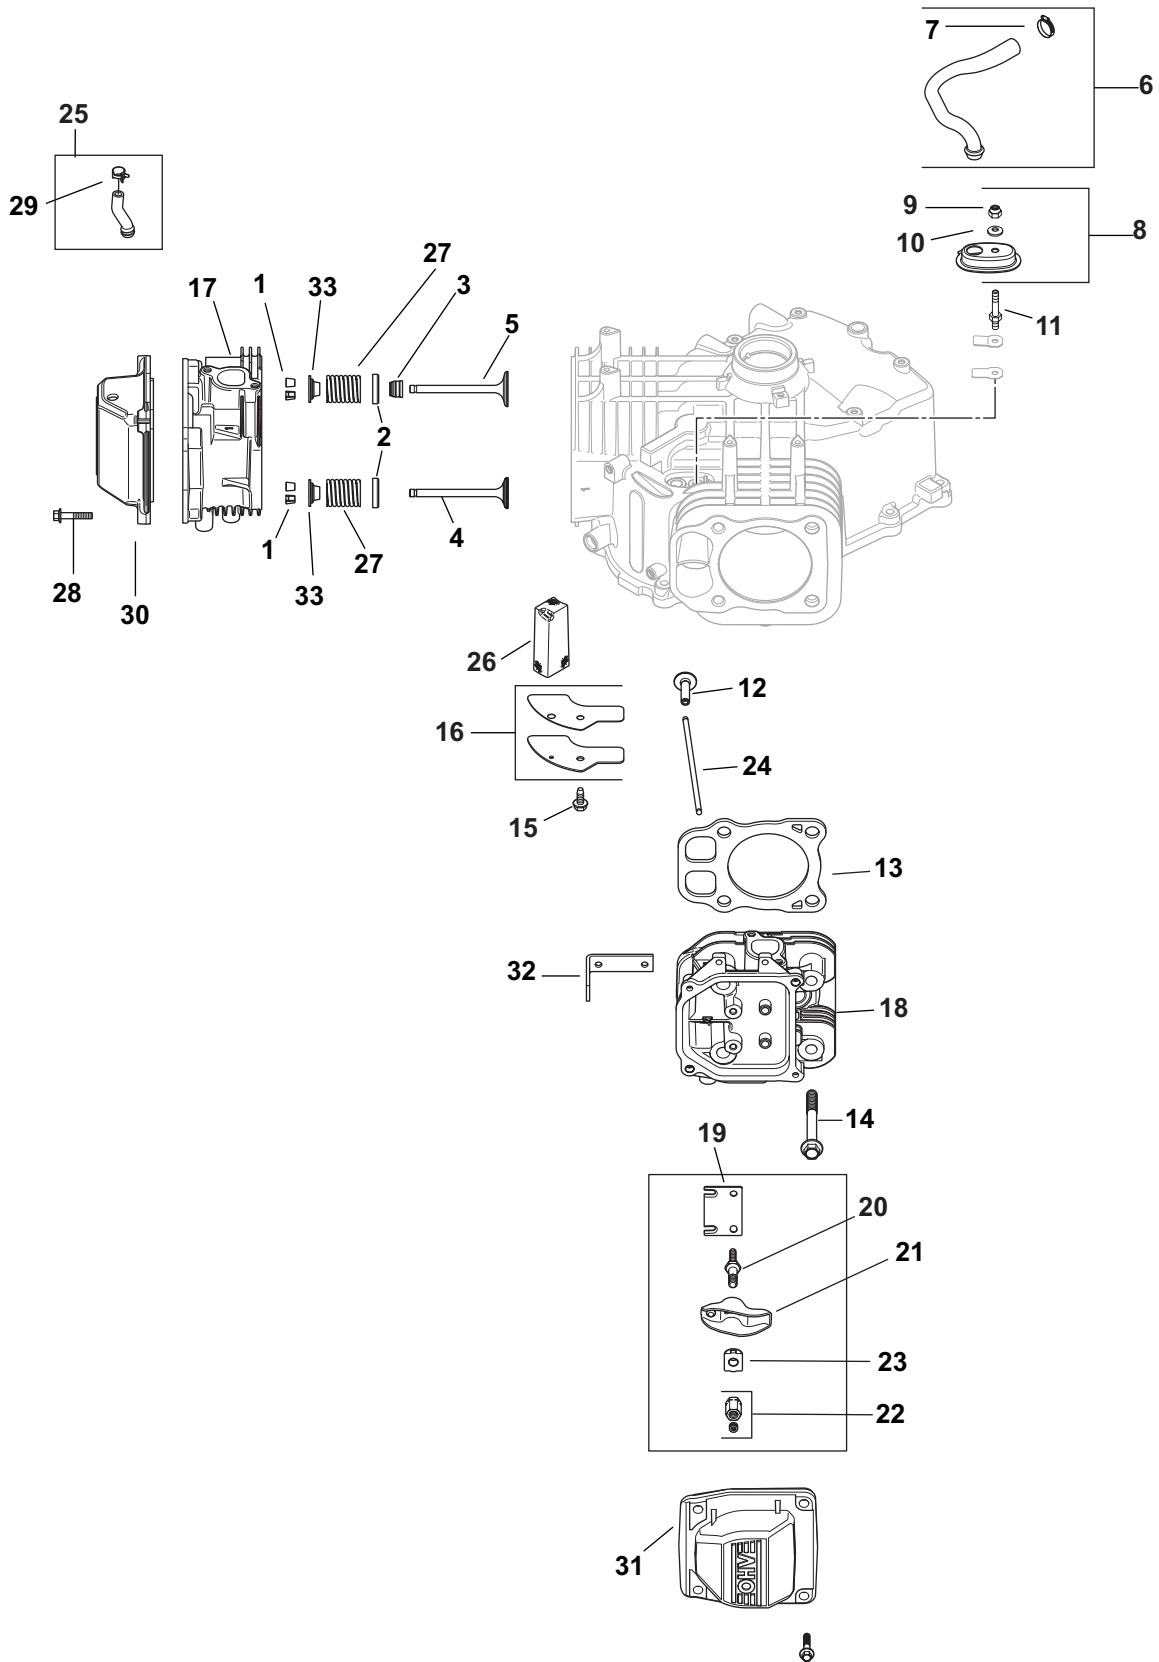

Kohler SV720-3050 Head/Valve/Breather

Kohler SV720-3050 Head/Valve/Breather

Ref.	Part Number	Description
1	KH-12-755-03	Retainer Kit
2	KH-235011-S	Spring Retainer
3	KH-66-032-05-S	Valve Stem Seal
4	KH-24-016-01	Exhaust Valve (STD)
5	KH-24-017-01	Intake Valve (STD)
6	KH-32-326-06-S	Breather Hose Kit (Inc. #7)
7	KH-25-237-31-S	Hose Clamp, ½
8	KH-32-081-02-S	Housing Breather Kit (Inc. #9 & 10)
9	KH-M-547050-S	Lock Nut, M5 x 8
10	KH-32-468-01-S	Sealing Washer
11	KH-32-072-03-S	Breather Cover Stud
12	KH-32-019-02-S	Tappet
13	KH-32-841-02-S	Cylinder Head Gasket Kit
14	KH-62-086-08-S	Flange Screw, M10 x 1.5 x 90
15	KH-M-645016-S	Flange Screw, M6 x 1.0 x 16
16	KH-32-096-04-S	Breather Cover
17	KH-32-318-13-S	Cylinder Head Assembly Kit, #1 (Inc. Exhaust Mounting Hardware)
18	KH-32-318-14-S	Cylinder Head Assembly Kit, #2 (Inc. Exhaust Mounting Hardware)
19	KH-32-146-09-S	Guide Plate
20	KH-32-072-04-S	Rocker Stud
21	KH-32-186-03-S	Rocker Arm
22	KH-32-100-05-S	Hex Nut Assembly (Inc. #32)
23	KH-25-599-01-S	Rocker Arm Pivot
24	KH-32-411-04-S	Push Rod
25	KH-32-326-07-S	Fuel Pump Hose Kit (Inc. #29)
26	KH-32-050-05-S	Breather Filter
27	KH-32-089-05-S	Valve Spring
28	KH-25-086-374-S	Pan Head Screw
29	KH-25-237-01-S	Hose Clamp
30	KH-25-096-10-S	Rocker Cover
31	KH-25-096-09-S	Rocker Cover
32	KH-25-445-03-S	Lifting Strap
33	KH-25-173-28-S	Valve Spring Cap
NS	KH-32-755-03-S	Cylinder Head Hardware Kit