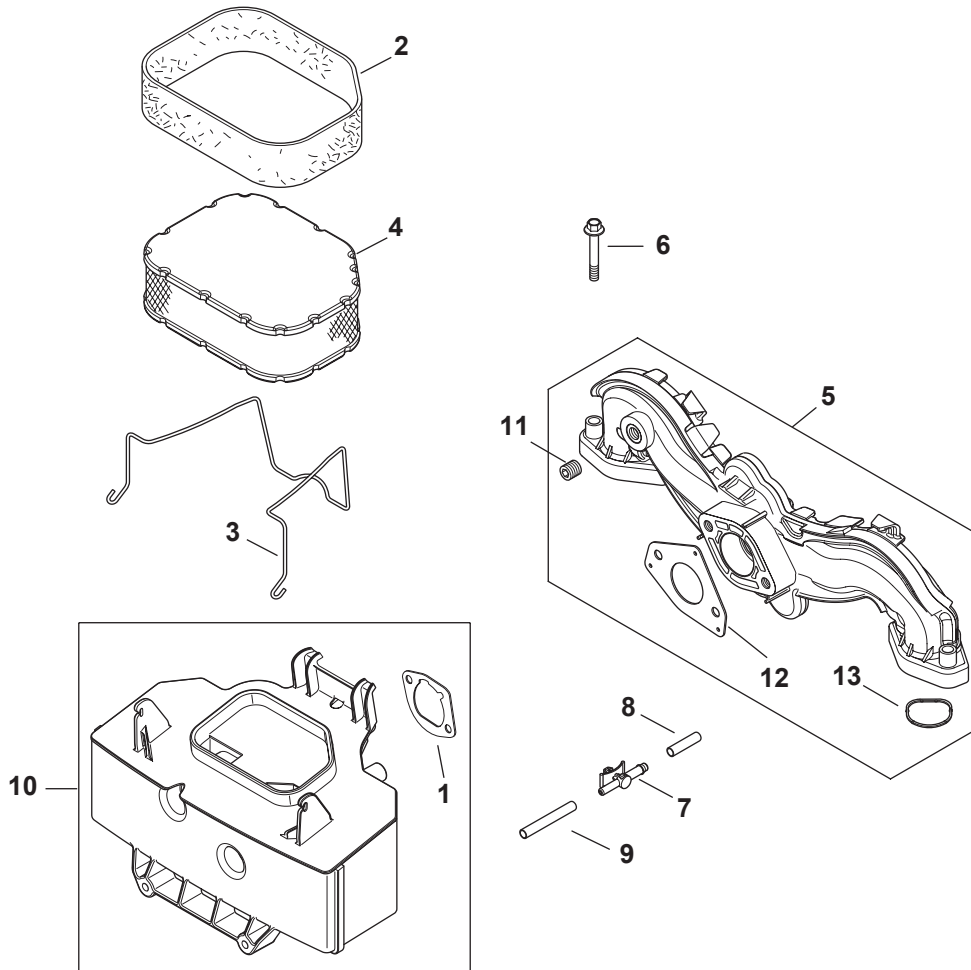

Kohler SV715-3027 Air Intake/Filtration

Ref.	Part Number	Description
1	KH-24-041-14	Air Cleaner Base Gasket
2	KH-32-883-03-S1	Pre-Cleaner Element
3	KH-32-344-02-S	Air Cleaner Element Latch
4	KH-32-883-03-S1	Air Filter Element
5	KH-24-164-91-S	Intake Manifold Kit
6	KH-M-651040-S	Flange Screw, M6 x 1.0 x 40
7	KH-25-155-51-S	Evaporative Connector
8	KH-25-173-33-S	Evaporative Mask
9	KH-25-326-08-S	Evaporative Hose, 20"
10	KH-32-094-08-S	Air Cleaner Base
11	KH-25-139-60-S	Pipe Plug, 1/8
12	KH-24-041-52-S	Carburetor Gasket
13	KH-24-153-27-S	Intake Port O-Ring