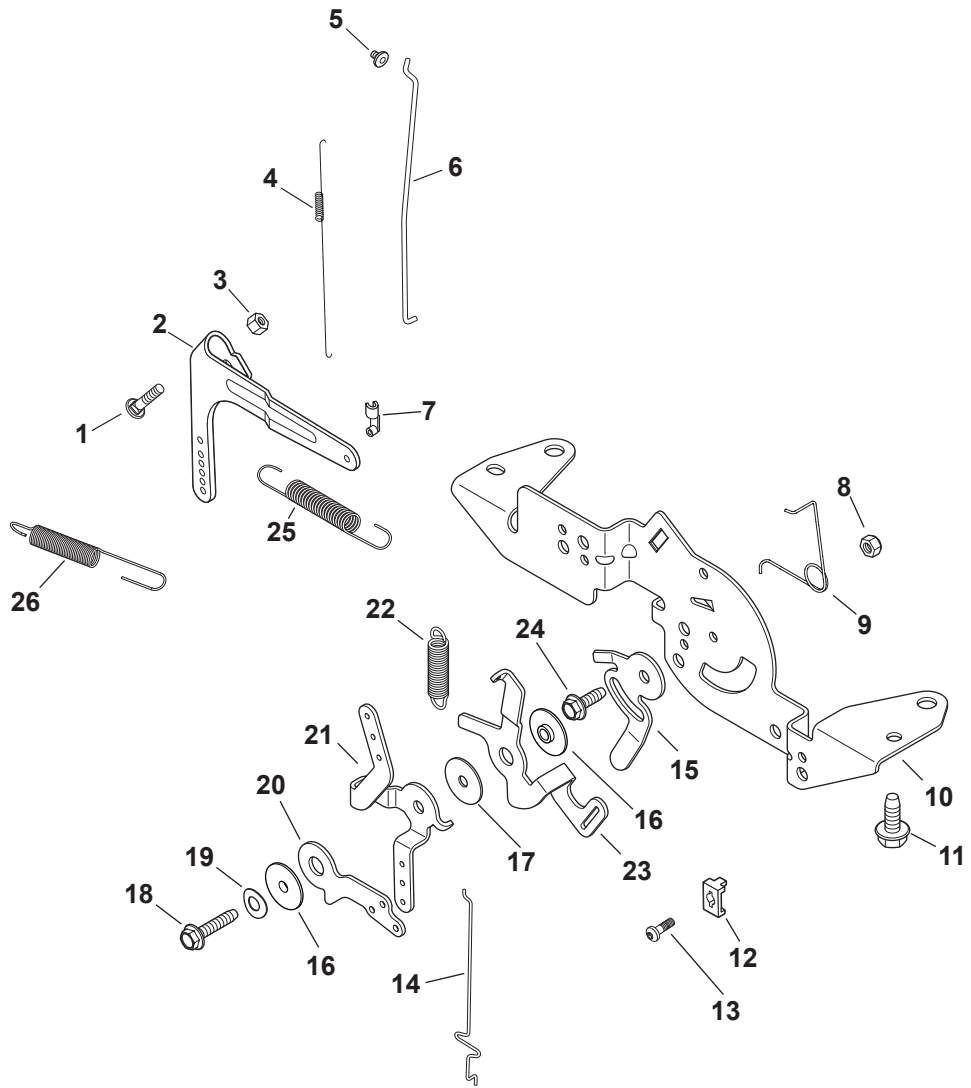

Kohler SV715-3027 Engine Controls

Kohler SV715-3027 Engine Controls

Ref.	Part-Number	Description
1	KH-24-211-03-S	Bolt, M6 x 1.0 x 25
2	KH-24-090-51-S	Governor Lever
3	KH-M-641060-S	Flange Nut, M6 x 1.0
4	KH-24-089-01	Linkage Spring
5	KH-25-158-08	Linkage Retaining Bushing
6	KH-24-079-04	Throttle Linkage
7	KH-25-158-11	Throttle Linkage Bushing
8	KH-M-547050-S	Lock Nut, M5 x .8
9	KH-24-089-03	Choke Return Spring
10	KH-32-126-04-S	Control Bracket
11	KH-M-645016-S	Flange Screw, M6 x 1.0 x 16
12	KH-12-237-01	Cable Clamp
13	KH-24-086-43-S	Screw, M5 x .8 x 16
14	KH-24-079-22-S	Choke Linkage
15	KH-32-090-09-S	Speed Setting Lever
16	KH-24-112-27-S	Control Assembly Spacer
17	KH-24-468-01	Flat Washer, 5.5mm
18	KH-25-086-151-S	Screw, M5 x .8 x 25mm
19	KH-41-468-03	Spring Washer, ¼
20	KH-32-090-12-S	Choke Lever
21	KH-32-090-08-S	Speed Control Lever
22	KH-32-089-03-S	Speed Control Spring
23	KH-32-090-07-S	Governor Spring Lever
24	KH-M-545016-S	Flange Screw, M5 x .8 x 16
25	KH-24-089-55-S	Governor Spring
26	KH-24-089-18	Governor Spring