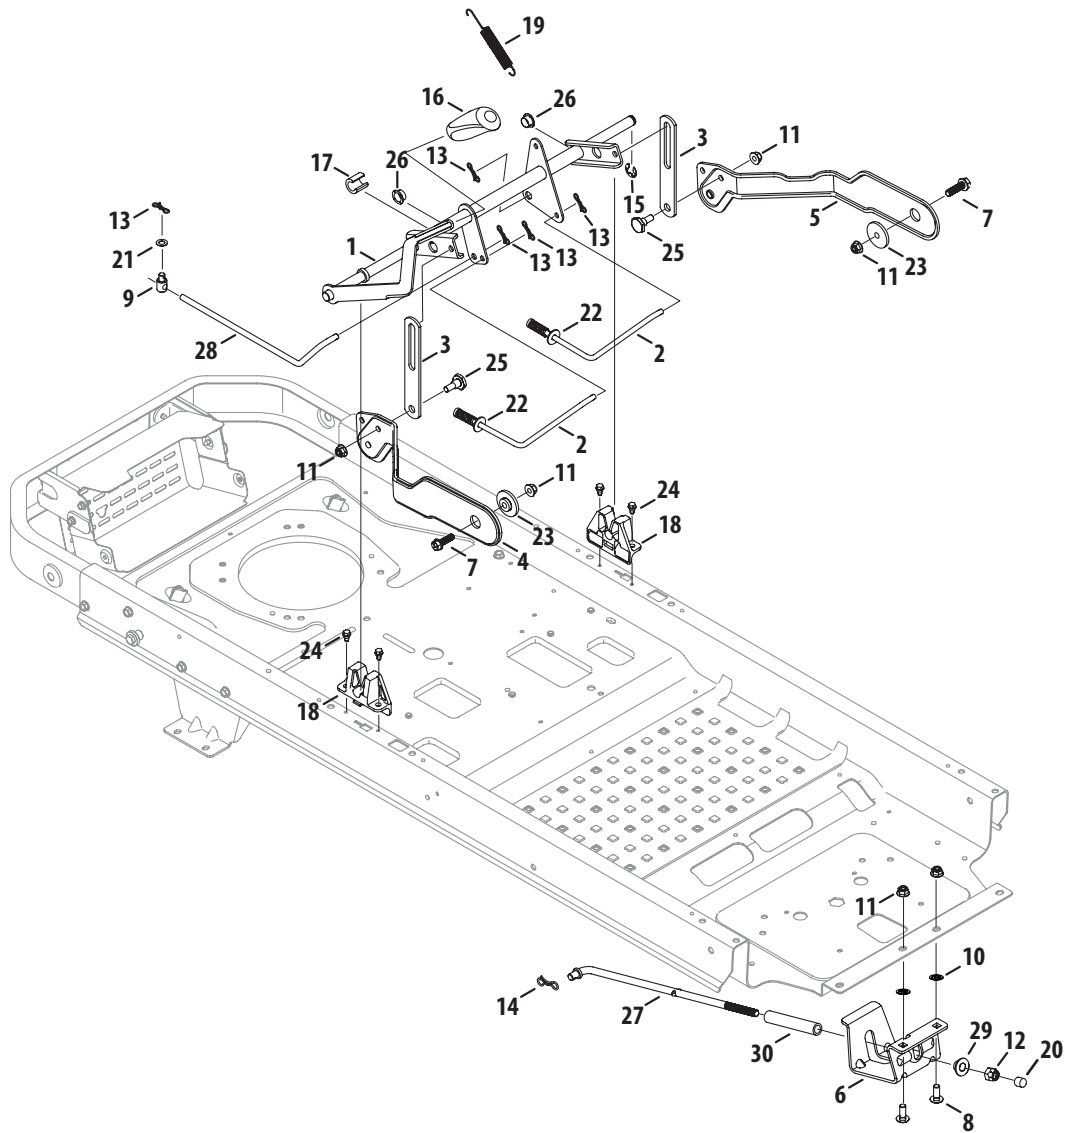

Record Product Information

To ease in ordering replacement parts, please locate the model plate on the equipment and record the information in the provided area to the right. You can locate the model plate by looking beneath the seat.

0637	Black
4021	Yellow (Cub Cadet)
0499	Beige (Cub Cadet)

0685	Blue (Cub Cadet)
0691	Black Jack (Cub Cadet Commercial)

Ref	Part Number	Description
1	603-04907B	Deck Lift Shift Assembly
2	603-04267	Brake Rod Assembly
3	703-08591A	Lift Link Plate
4	703-08592	Deck Lift Plate, RH
5	703-08593	Deck Lift Plate, LH
6	703-08644	Rod Support Mounting Bracket
7	710-1315	Hex Washer Screw, 3/8-16 x 1.250
8	710-3168	Carriage Bolt, 3/8-16 x 1.00
9	911-0832	Ferrule, 3/8-24 x .375
10	712-0229	Push Nut, 3/8
11	712-04065	Flange Lock Nut, 3/8-16
12	712-04243	Flange Lock Nut, 1/2-13
13	714-04040	Bow-Tie Cotter Pin
14	714-04043	Bow-Tie Cotter Pin
15	916-0231	E-Type Ring, .750