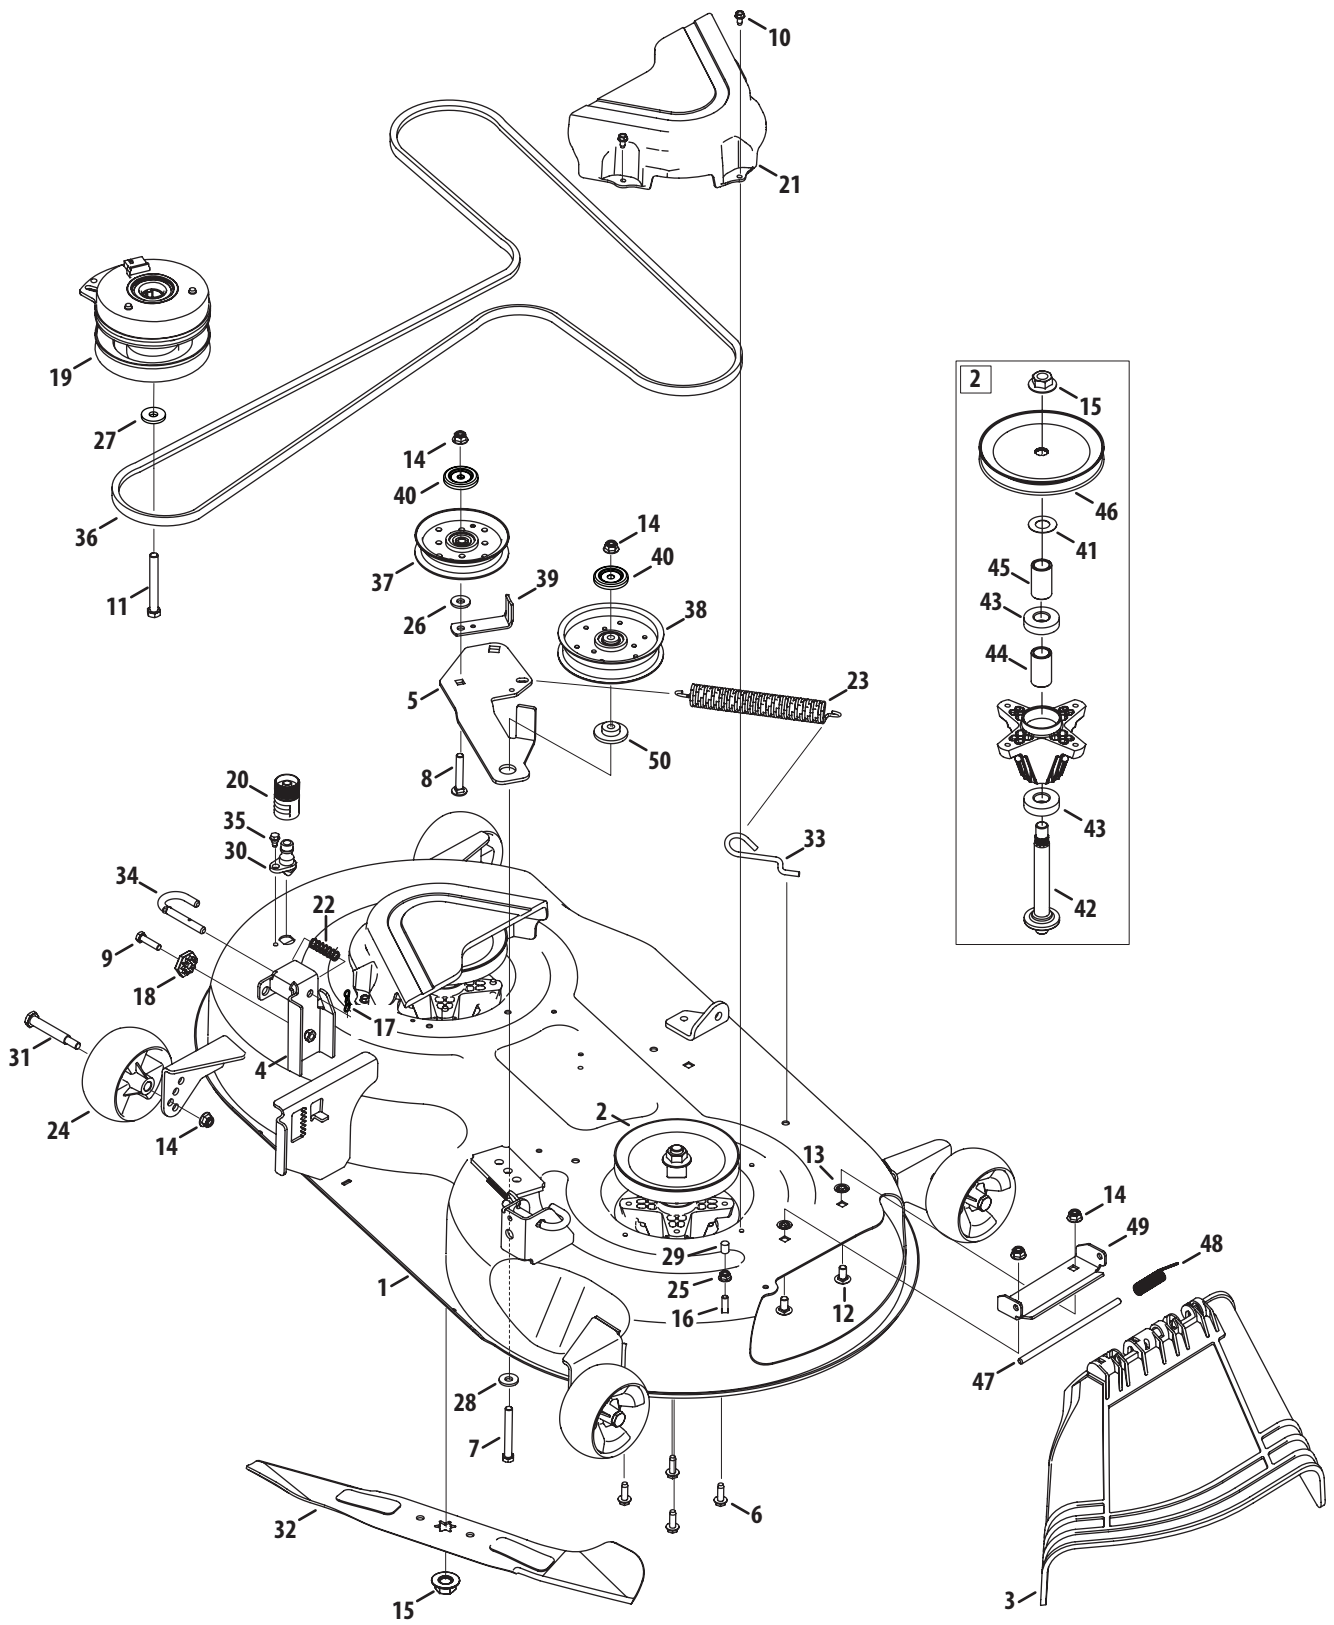

46" Deck

Ref.	Part Number	Description
1	903-04898A	46"Deck Assembly
2	918-05078	Spindle Assembly
3	631-04288	Chute Deflector Assembly
4	683-05031	Deck Lift Bracket
5	703-08612A	Idler Bracket
6	710-04484	Hex Washer Screw, 5/16-18 x .750
7	710-3085	Hex Cap Screw, 3/8-16 x 3.50
8	710-05376	Carriage Screw, 3/8-16 x 1.75
9	710-0573	Hex Cap Screw, 5/16-18 x 1.25
10	710-1652	Hex Washer Screw, 1/4-20 x .625
11	710-3157A	Screw, 7/16-20 x 3.25
12	710-3178	Carriage Screw, 3/8-16 x .75
13	712-0229	Push Nut, 3/8
14	712-04065	Flange Lock Nut, 3/8-16
15	712-0417A	Hex Flange Nut, 5/8-18
16	710-0376	Hex Cap Screw, 5/16-18 x 1.00
17	714-04040	Bow-Tie Cotter Pin, 72
18	917-04074	Deck Adjustment Gear
19	917-05122	Electric PTO Clutch
20	921-04041	Water Nozzle Adapter
21	731-08698	Belt Cover
22	732-04652	Compression Spring, .535 x 1.751
23	732-04927	Extension Spring, 1.25 OD x 1.751
24	734-04155	Deck Ball Wheel, 5.0
25	712-04063	Flange Lock Nut, 5/16-18

Ref.	Part Number	Description
26	736-0262	Flat Washer, .385 x .870 x .092
27	736-0322	Flat Washer, .450 x 1.25 x .164
28	736-3052	Flat Washer, .406 x 1.00 x .105
29	720-05010	Cap, .290 x .500
30	731-07487	Deck Wash Nozzle
31	938-3056	Shoulder Screw, .5 x 2.5 x 3/8-16
32	942-04244A	Blade, 2 in 1, 23.25
33	747-05608	Deck Spring Rod
34	747-06082	Deck Hanger Rod
35	738-04278	Shoulder Screw, .500 x 1/4-20
36	954-04325	V-Belt
37	756-04129B	Idler Pulley, 4.25 Dia.
38	756-04511	Idler Pulley, 5.00 Dia.
39	783-06368A	Bracket Belt Guard
40	783-07236	Pulley Cap
41	936-0351	Washer, .760 x 1.50 x .030
42	938-1128	Spindle Shaft
43	941-0919A	Ball Bearing
44	750-04936	Spacer, .792 x 1.060 x 1.860
45	750-1343	Spacer, .8 x 1.1 x 2.26
46	756-04356	Deck Pulley
47	711-04847B	Hinge Pin
48	732-04372	Torsion Spring
49	783-06074A	Chute Bracket
50	738-05013A	Shoulder Spacer