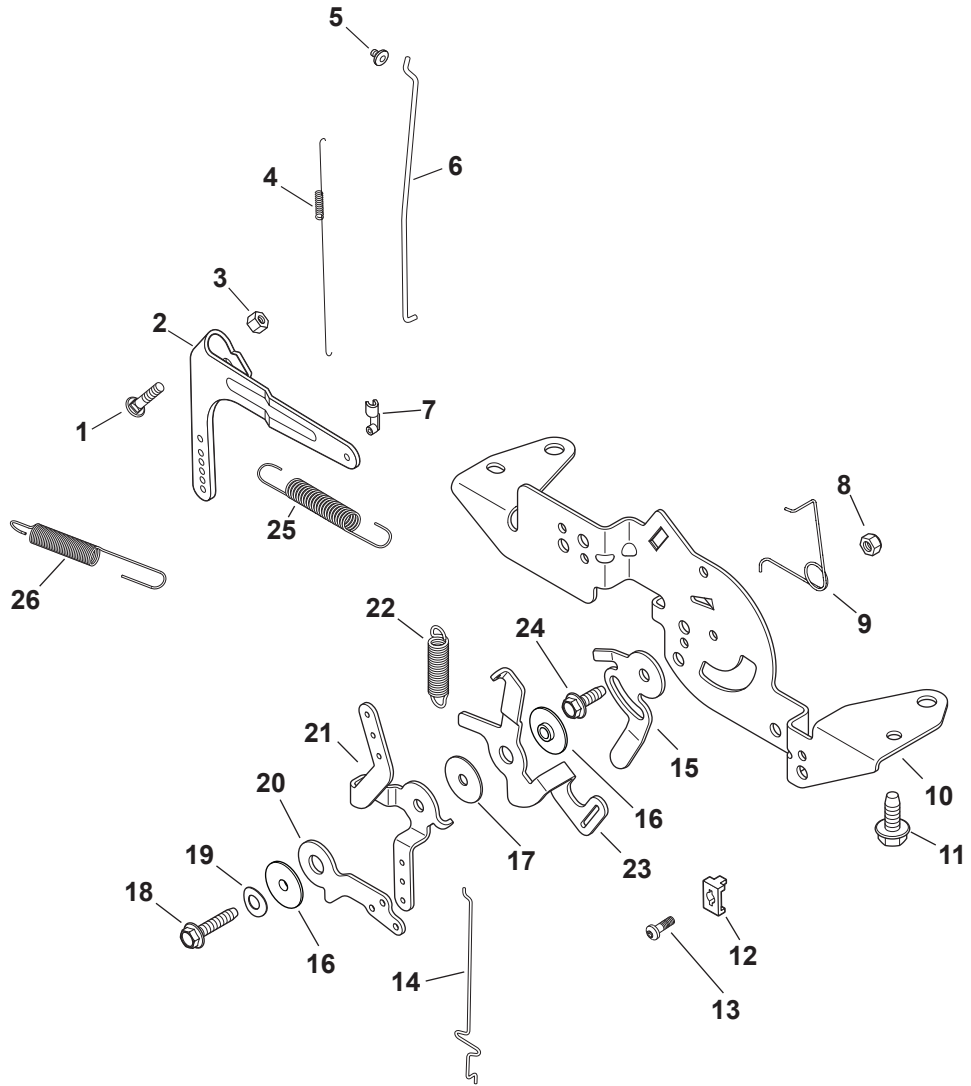

Kohler SV720-3050 Engine Controls

Kohler SV720-3050 Engine Controls

Ref.	Part-Number	Description
1	KH-24-211-03-S	Bolt, M6 x 1.0 x 25
2	KH-24-090-57-S	Governor Lever
3	KH-M-641060-S	Flange Nut, M6 x 1.0
4	KH-24-089-01	Linkage Spring
5	KH-25-158-08	Linkage Retaining Bushing
6	KH-24-079-04	Throttle Linkage
7	KH-25-158-11	Throttle Linkage Bushing
8	KH-M-547050-S	Lock Nut, M5 x .8
9	KH-24-089-03	Choke Return Spring
10	KH-32-126-04-S	Control Bracket
11	KH-M-645016-S	Flange Screw, M6 x 1.0 x 16
12	KH-12-237-01	Cable Clamp
13	KH-24-086-43-S	Screw, M5 x .8 x 16
14	KH-24-079-22-S	Choke Linkage
15	KH-32-090-09-S	Speed Setting Lever
16	KH-24-112-27-S	Control Assembly Spacer
17	KH-24-468-01	Flat Washer, 5.5mm
18	KH-25-086-151-S	Screw, M5 x .8 x 25mm
19	KH-41-468-03	Spring Washer, ¼
20	KH-32-090-12-S	Choke Lever
21	KH-32-090-08-S	Speed Control Lever
22	KH-32-089-03-S	Speed Control Spring
23	KH-32-090-07-S	Governor Spring Lever
24	KH-M-545016-S	Flange Screw, M5 x .8 x 16
25	KH-24-089-55-S	Governor Spring
26	KH-24-089-18	Governor Spring