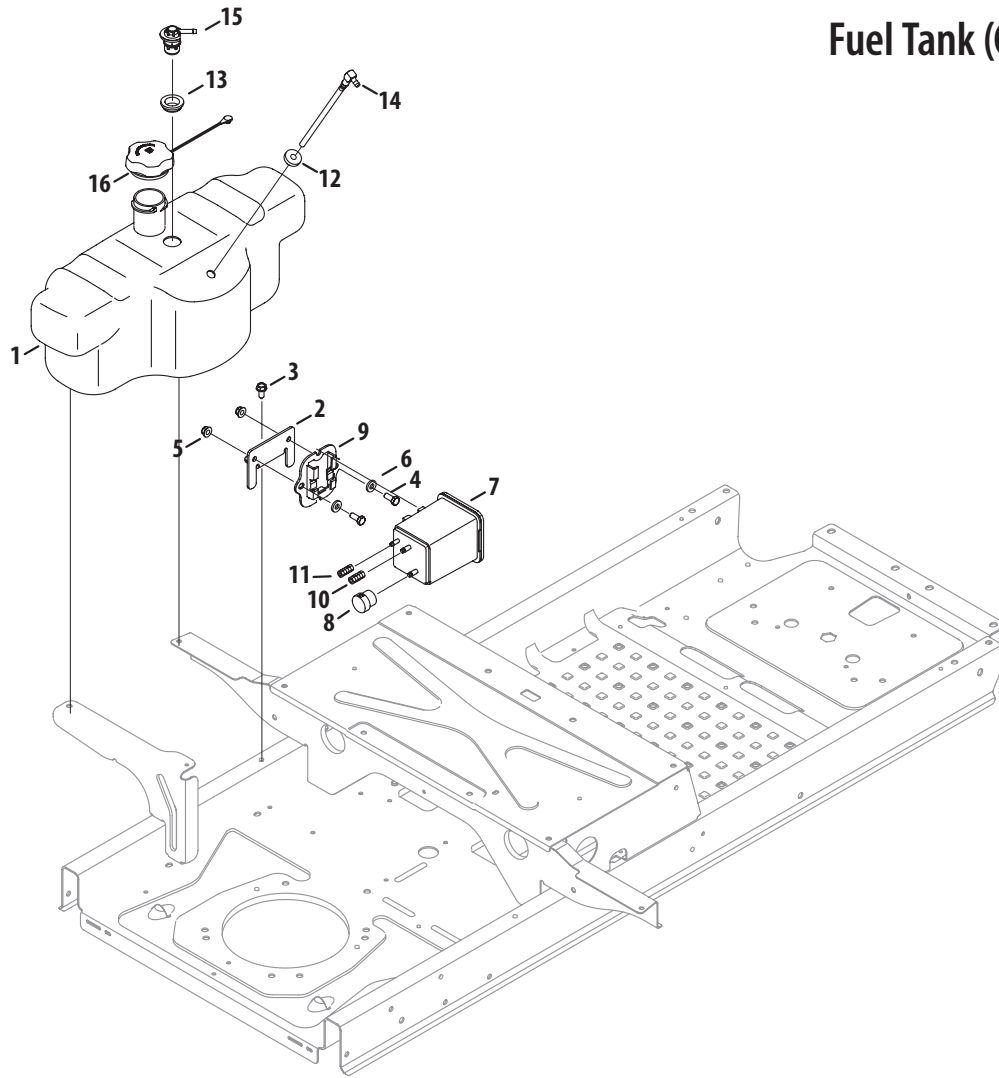

Fuel Tank (CA Models)

Ref.	Part Number	Description
1	951-04174B	Fuel Tank
2	703-08769	Carbon Canister Bracket
3	710-04484	Hex Washer Screw, 5/16-18 x .750
4	710-3008	Hex Screw, 5/16-18 x .75
5	712-04063	Flange Lock Nut, 5/16-18
6	936-3008	Flat Washer, .344 x .750 x .120
7	951-10589	Carbon Canister
8	951-10590	Cannister Filter Vent
9	951-10610	Cannister Adapter Bracket
10	751-10750	Low Perm Fuel Hose 7/32 Yellow
11	751-10749	Vent Hose, Carb
12	935-0149	Fuel Tank Bushing
13	735-04081	Rubber Grommet
14	751-10442	Fuel Pickup Fitting
15	751-12118	Rollover Valve
16	951-12429	Fuel Cap