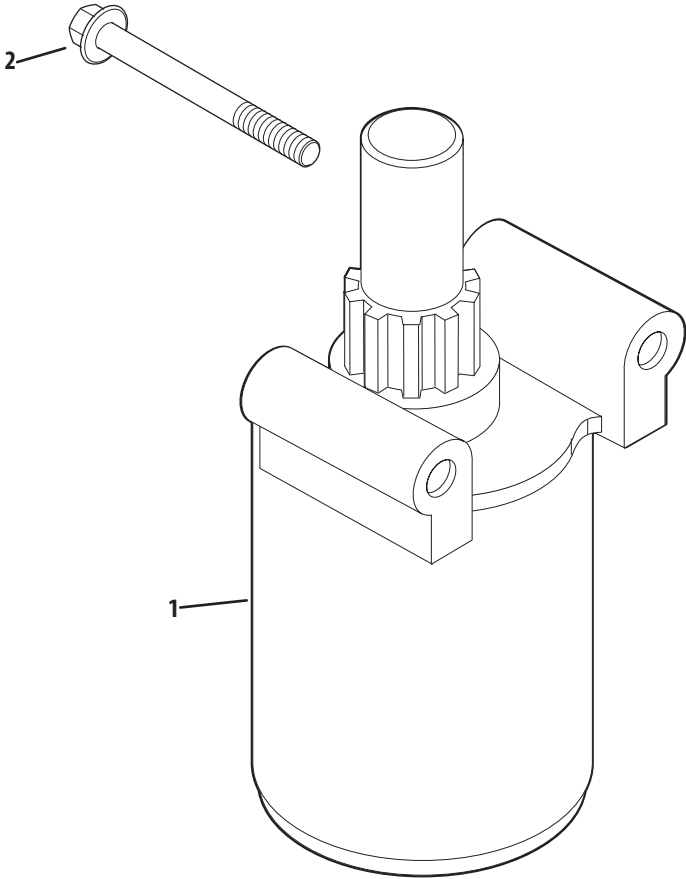

Ref.	Part Number	Description
1	KH-32-098-04-S	Starter Assembly
2	KH-M-851080-S	Flange Screw, M8 x 1.25 x 80
—	KH-12-243-04-S	Brush Assembly
—	KH-32-211-01-S	Thru Bolt
—	KH-32-227-01-S	End Cap