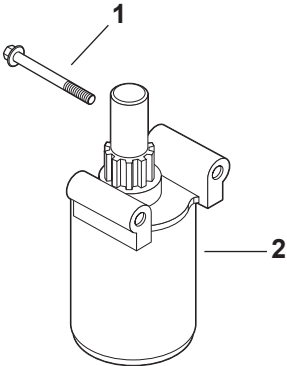

Ref.	Part Number	Description
1	KH-M-851080-S	Flg. Screw, M8 X 1.25 X 80
2	KH-32-098-04-S	Starter Assembly
—	KH-12-243-04-S	Brush Assembly
—	KH-32-211-01-S	Thru Bolt
—	KH-32-227-01-S	End Cap