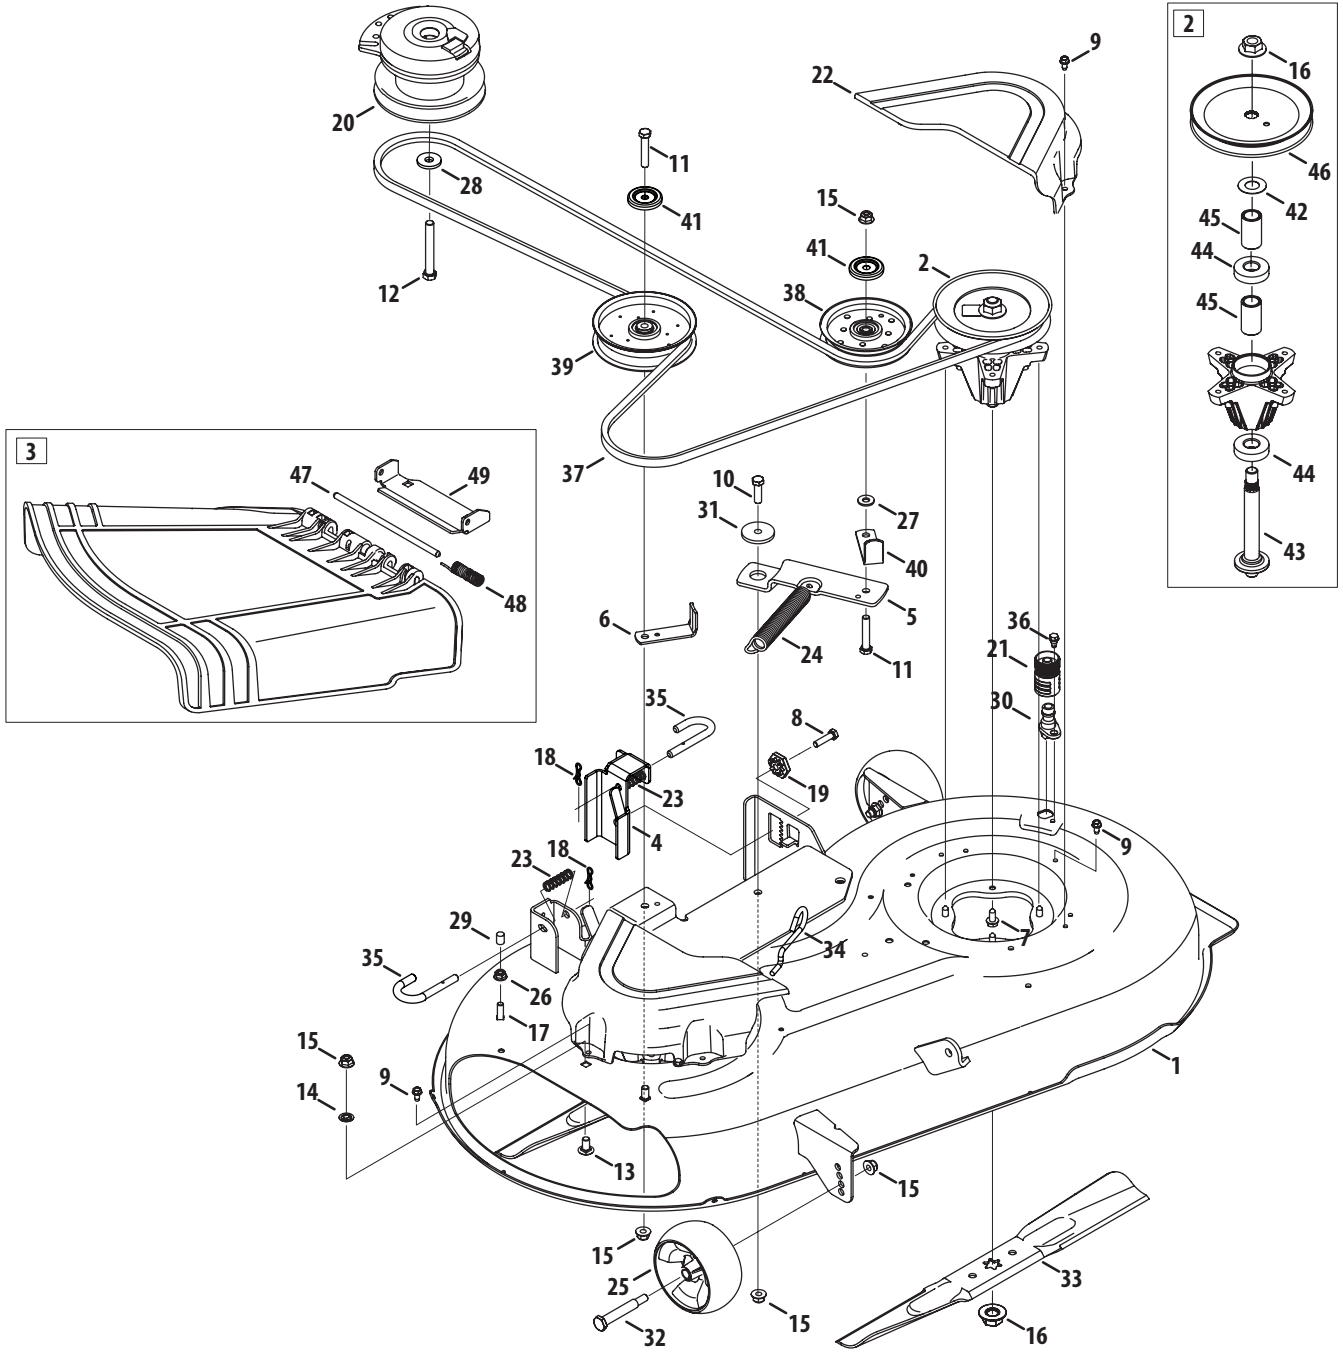

42" Deck

Ref.	Part Number	Description
1	903-04927A	42" Deck Assembly
2	918-04822A	Spindle Assembly
3	631-04288	Discharge Chute Assembly
4	683-05031	Deck Lift Bracket
5	703-08336C	Pivot Idler Bracket
6	703-08705	Bracket, Belt Guard
7	710-04484	Hex Washer Head Screw, 5/16-18 x .750
8	710-0573	Hex Cap Screw, 5/16-18 x 1.25
9	710-1652	Hex Washer Screw, 1/4-20 x .625
10	710-3005	Hex Cap Screw, 3/8-16 x 1.25
11	710-3144	Hex Cap Screw, 3/8-16 x 2.00
12	710-3157A	Screw, 7/16-20 x 3.25
13	710-3178	Carriage Screw, 3/8-16 x .75
14	712-0229	Push Nut, 3/8
15	712-04065	Flange Lock Nut, 3/8-16
16	712-0417A	Hex Flange Nut, 5/8-18
17	710-0376	Hex Cap Screw, 5/16-18 x 1.00
18	714-04040	Bow-Tie Cotter Pin, 72
19	917-04074	Deck Adjustment Gear
20	917-05121	Electric PTO Clutch
21	921-04041	Water Nozzle Adapter
22	731-08698	Belt Cover
23	732-04652	Compression Spring, .535 x 1.751
24	732-04960	Extension Spring, .94 Dia. x 7.57
25	734-04155	Deck Ball Wheel, 5.0

Ref.	Part Number	Description
26	712-04063	Flange Lock Nut, 5/16-18
27	736-0262	Flat Washer, .385 x .870 x .092
28	736-0322	Flat Washer, .450 x 1.25 x .164
29	720-05010	Cap, .290 x .500
30	731-07487	Deck Wash Nozzle
31	738-04162C	Shoulder Spacer, .884 x .190
32	938-3056	Shoulder Screw, .5 x 2.5 x 3/8-16
33	942-04312	Blade, 2 in 1, 21.23
34	747-05608	Deck Spring Rod
35	747-06082	Deck Hanger Rod
36	738-04278	Shoulder Screw, .500 x 1/4-20
37	954-04033A	V-Belt
38	756-04129B	Idler Pulley, 4.25 Dia.
39	756-04511A	Idler Pulley, 5.00 Dia.
40	783-06368A	Bracket Belt Guard
41	783-07236	Pulley Cap
42	936-0351	Washer, .760 x 1.50 x .030
43	738-1186A	Spindle Shaft
44	941-0919A	Ball Bearing
45	750-04936	Spacer, .792 x 1.060 x 1.860
46	956-1227	Deck Pulley
47	711-04847B	Hinge Pin
48	732-04372	Torsion Spring
49	783-06074A	Chute Bracket