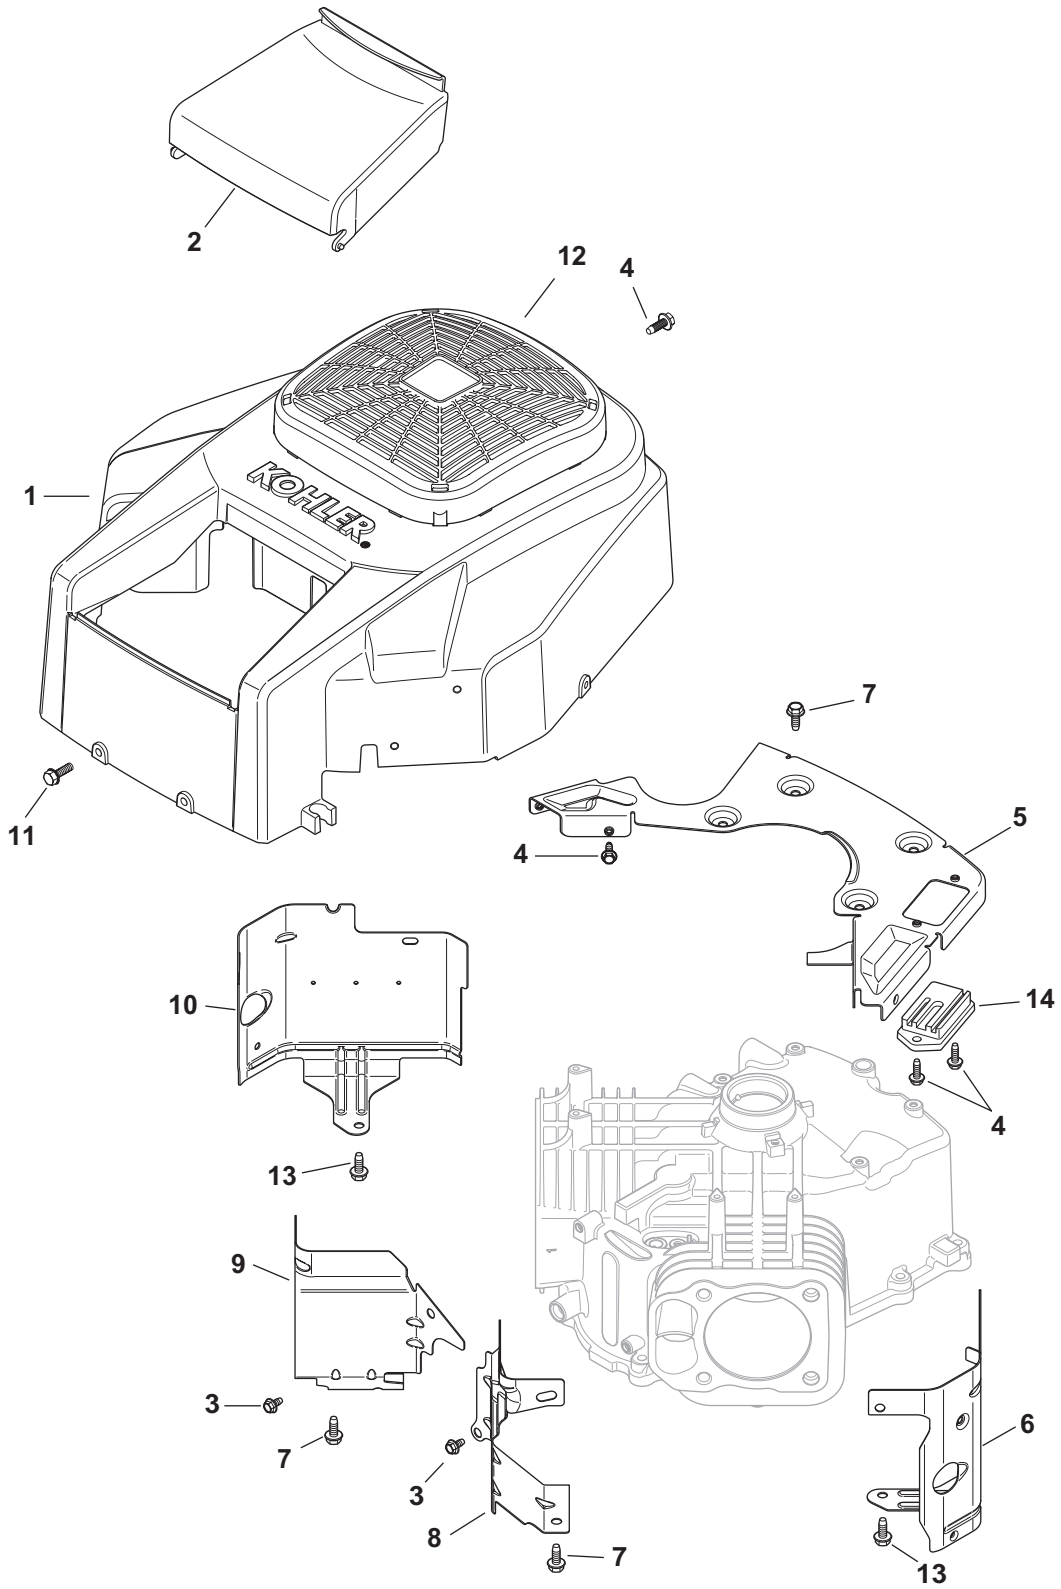

Kohler SV730-3043 Blower Housing & Baffles

Kohler SV730-3043 Blower Housing & Baffles

Ref.	Part Number	Description
1	KH-32-027-08-S	Blower Housing Kit
2	KH-32-096-08-S	Air Cleaner Cover
3	KH-M-0545010	Flange Screw, M5 x .8 x 10
4	KH-M-545016-S	Flange Screw, M5 x .8 x 16
5	KH-32-146-05-S	Backing Plate Kit
6	KH-32-063-12-S	Cylinder Barrel Baffle, #2 Side
7	KH-M-645016-S	Flange Screw, M6 x 1.0 x 16
8	KH-24-063-94-S	Valley Baffle, #2 Cylinder
9	KH-24-063-93-S	Valley Baffle, #1 Cylinder
10	KH-32-063-10-S	Cylinder Barrel Baffle, #1 Side
11	KH-24-086-12	Screw, M6 x 1.7 x 18
12	KH-32-314-05-S	Fixed Guard
13	KH-25-086-158-S	Flange Screw, M6 x 1.0 x 10
14	KH-41-403-10-S	Regulator/Rectifier
NS	KH-32-113-11-S	Fixed Guard Decal
NS	KH-41-037-10-S	Nameplate Service