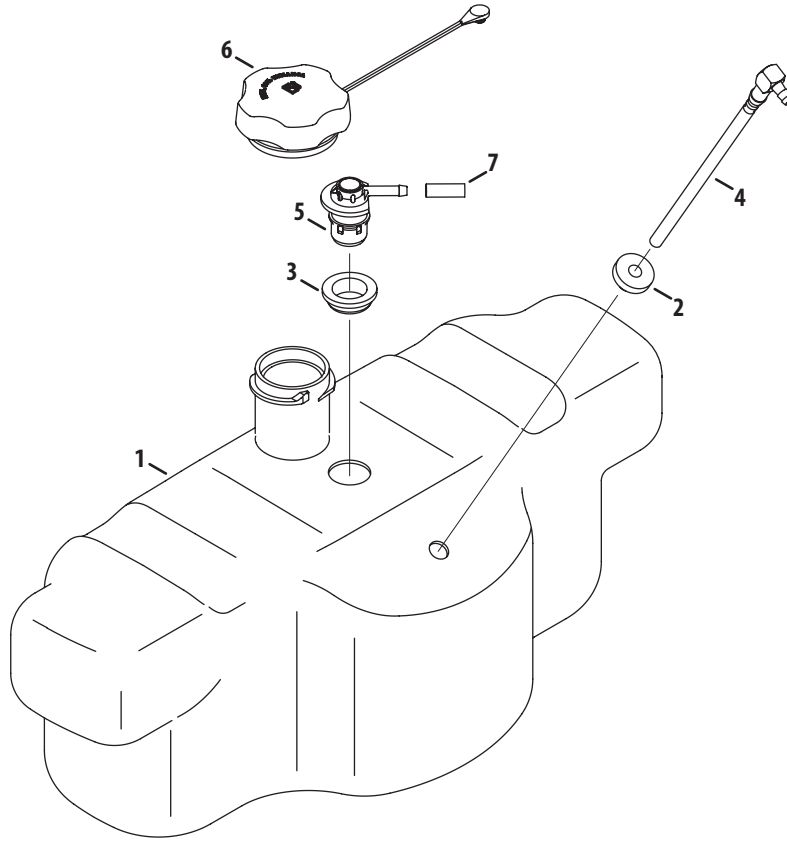

Fuel Tank

Ref.	Part Number	Description
1	951-04395	Fuel Tank
2	935-0149	Fuel Tank Bushing
3	735-04081	Rubber Grommet
4	751-10442	Fuel Pickup Fitting
5	751-12118	Rollover Valve
6	951-12428	Fuel Cap
7	751-12089-51	Vent Hose
—	751-10749-30	Vent Hose, Carb