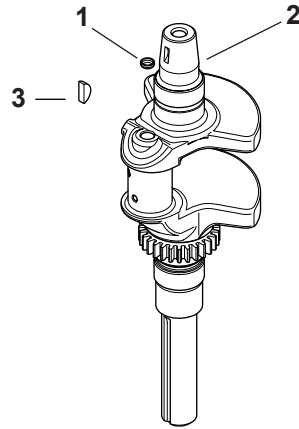

Kohler SV730-3043 Crankshaft

Ref.	Part Number	Description
1	KH-52-139-09-S	Cup Plug
2	KH-32-014-313-S	Crankshaft
3	KH-X-43-1-S	Key, 1/8" x 1/2"