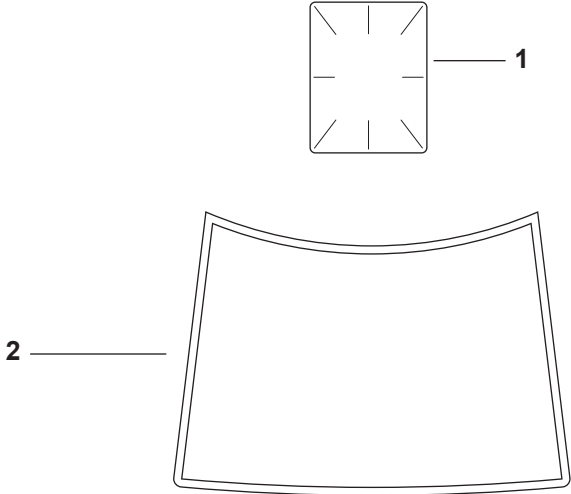

Artwork is representative.
Actual labels may differ depending on model and specification number.

Ref.	Part Number	Description
1	KH-25-113-39-S	Clear Laminate Decal
2	KH-32-113-08-S	25 HP Decal