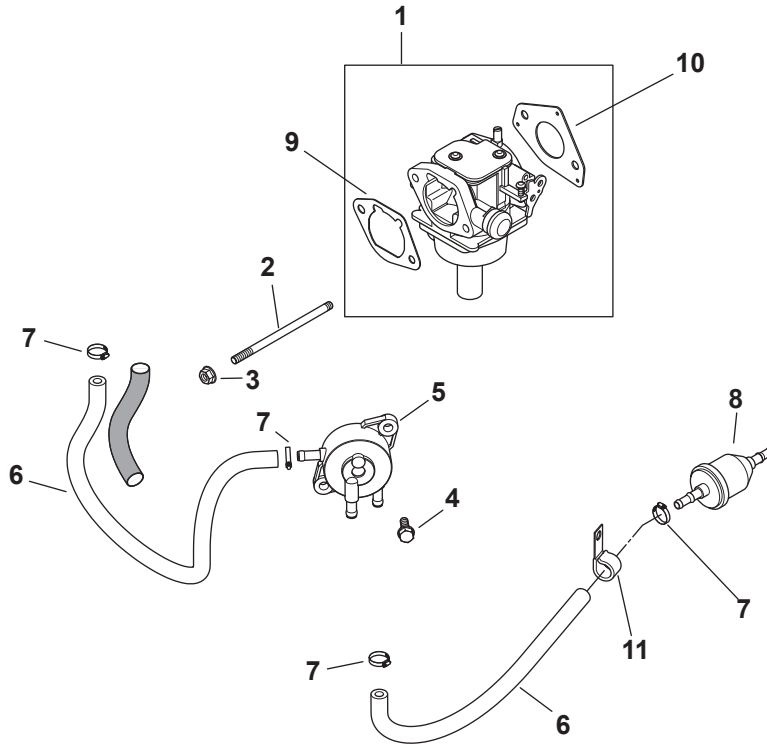

Ref.	Part-Number	Description
1	KH-32-853-22-S	Carburetor Kit
2	KH-M-629105-S	Stud, M6 x 1.0 x 106
3	KH-M-641060-S	Flange Nut, M6 x 1.0
4	KH-24-086-12	Tap Screw, M6 x 1.7 x 18
5	KH-24-393-16	Fuel Pump
6	KH-25-111-81-S	Fuel Line
7	KH-25-237-31-S	Hose Clamp, ½
8	KH-25-050-22-S1	Fuel Filter
9	KH-24-041-14	Air Cleaner Base Gasket
10	KH-24-041-52-S	Carburetor Gasket
11	KH-47-154-01-S	Cable Clip