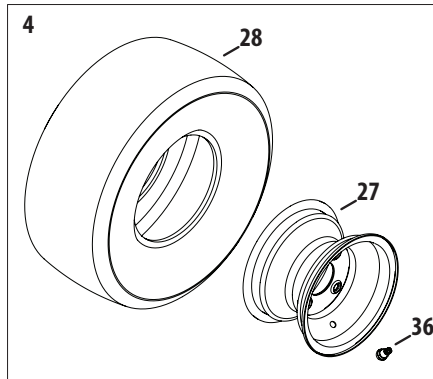

Drive System

Ref.	Part Number	Description
1	918-04317	Wheel Hub Assembly
2	918-05053	Transmission Assembly, LH
3	918-05054	Transmission Assembly, RH
4	634-04293	Complete Wheel, 18 x 8.5-8 (42" & 46)
5	703-08570	Transmission Mounting Bracket
6	703-08605	Idler Bracket
7	703-08613	Spring Mounting Bracket
8	703-08614A	Transmission Bracket
9	703-08615A	Transmission Bracket
10	710-0176	Hex Screw, 5/16-18 x 2.75
11	710-0395	Hex Screw, 5/16-18 x 2.25
12	710-04092	Hex Screw, 7/16-20 x 1.75
13	710-04484	Hex Washer Screw, 5/16-18 x .750
14	710-1315	Hex Washer Screw, 3/8-16 x 1.250
15	710-0514	Hex Screw, 3/8-16 x 1.00
16	710-3119	Hex Screw, 3/8-16 x .75
17	712-04063	Flange Lock Nut, 5/16-18
18	711-06112	Keeper Rod, .25 x 1.535
19	712-04065	Flange Lock Nut, 3/8-16
20	712-0459	Flange Lock Nut, 7/16-20
21	712-3050	Lug Nut, 7/16-14
22	714-04040	Bow-Tie Cotter Pin
23	732-04229	Extension Spring, .75 Dia. x 6.02
24	936-0227	Flat Washer, .390 x 1.50 x .134
25	738-04162C	Shoulder Spacer, .884 x .190
26	738-04192B	Rod, .405 Dia. x 14.0 LG
27	603-04173-0499	Rim Only, (42" & 26")
28	734-04246-0901	Tire Only, 18 x 8.5-8 (42" & 46")
29	603-04175-0499	Rim Only, (50" & 54")
30	734-1729-0901	Tire Only, 18 x 9.5-8 (50" & 54")
31	747-05657	Bypass Rod
32	750-04561	Tube, .51 ID x .75 OD x 10.2
33	954-04317	Belt, A-Type x 67.0
34	756-04129B	Idler Pulley, 4.25 Dia.
35	634-04128-0911	Complete Wheel, 18 x 9.5-8 (50" & 54")
36	934-0255	Valve Tubeless
37	747-05653	Engine Keeper Rod (42")
	747-06044	Engine Keeper Rod (46", 50" & 54")