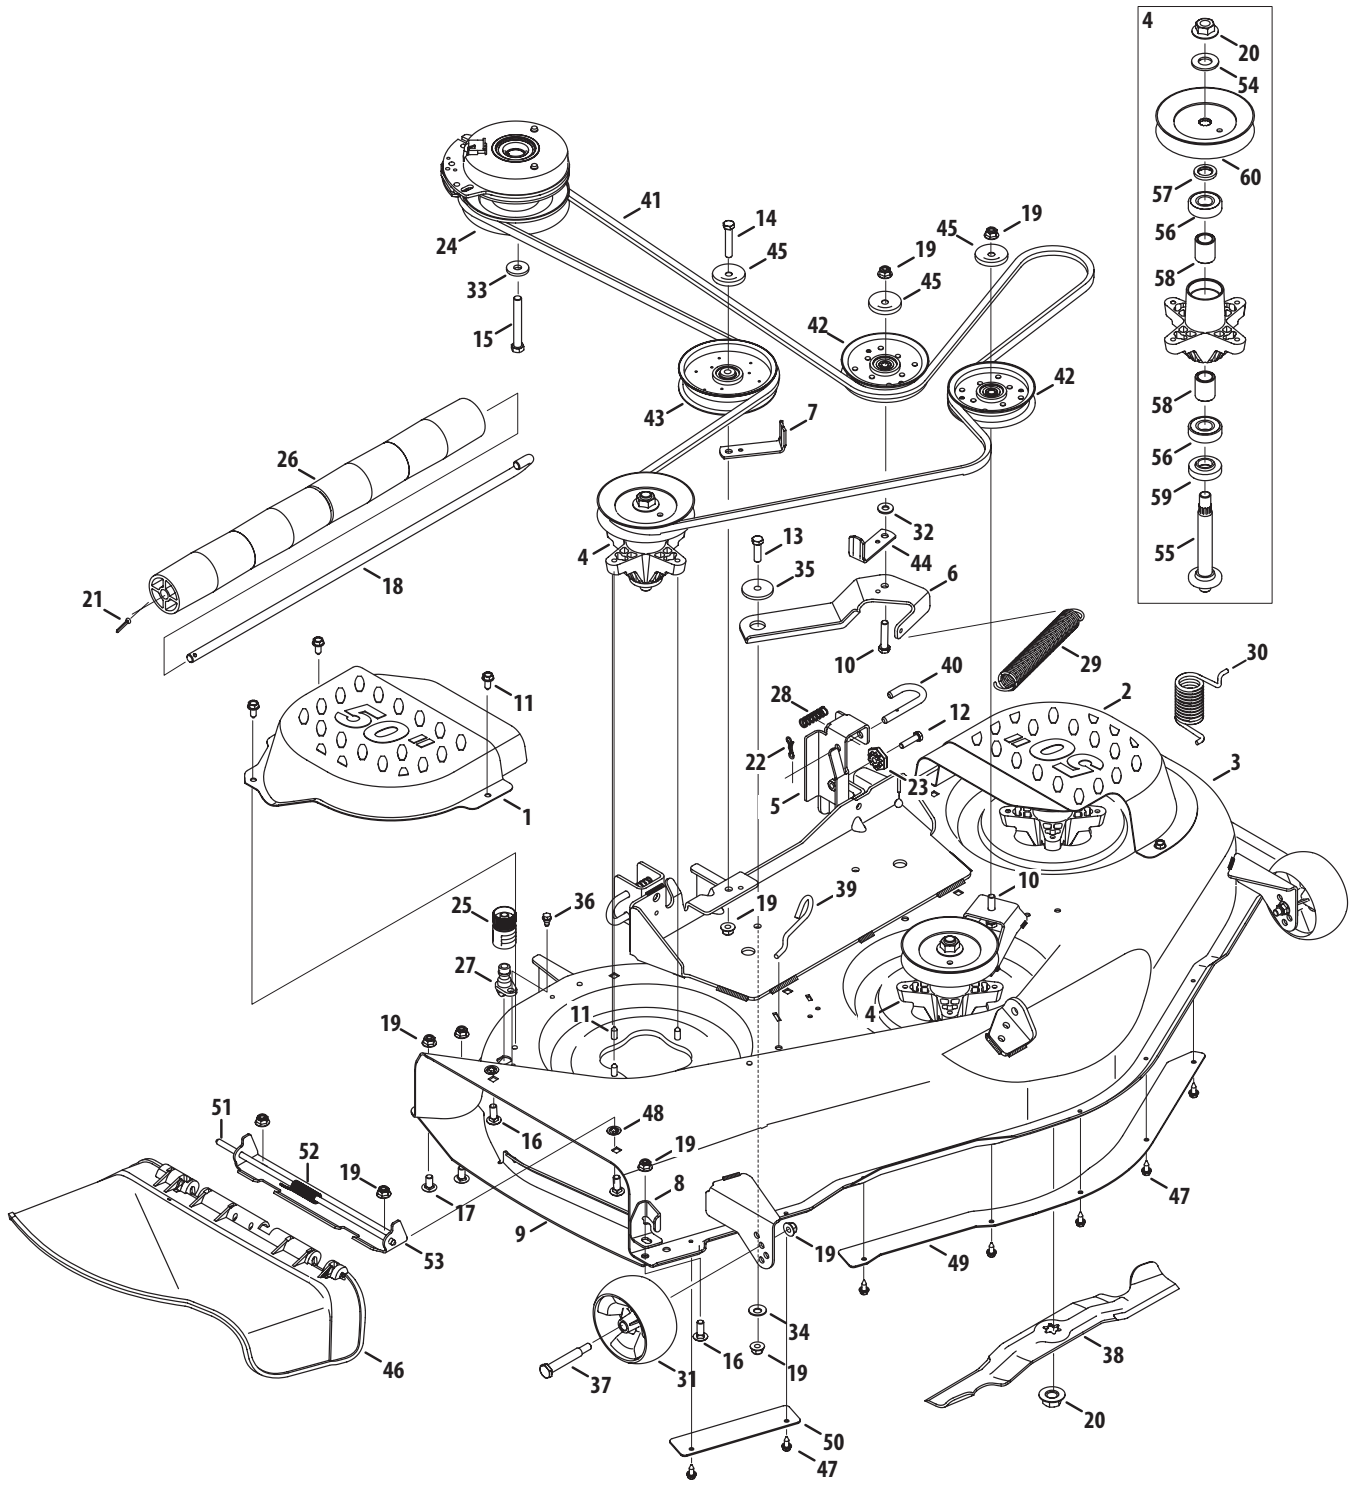

50" Deck

Ref.	Part Number	Description	Ref.	Part Number	Description
1	603-04947	Belt Cover, RH	31	734-04155	Deck Ball Wheel, 5.0
2	603-04948	Belt Cover, LH	32	736-0262	Flat Washer, .385 x .870 x .092
3	903-05037	50" Deck Assembly	33	736-0322	Flat Washer, .450 x 1.25 x .164
4	918-04125B	Spindle Assembly	34	736-0407	Bell Washer, .45 x 1.0 x .062
5	683-05031	Deck Lift Bracket	35	738-04162C	Shoulder Spacer, .884 x .190
6	703-05825C	Idler Arm	36	738-04278	Shoulder Screw, .500 x ¼-20
7	703-08705	Bracket, Belt Guard	37	938-3056	Shoulder Screw, .5 x 2.5 x ¾-16
8	703-3279	Stop Bracket	38	942-04053C	Blade, 2 in 1, 17.9
9	703-3511B	Finger Guard	39	747-05608	Deck Spring Rod
10	710-0347	Hex Cap Screw, ¾-16 x 1.75	40	747-06082	Deck Hanger Rod
11	710-04484	Hex Washer Screw, ⅝-18 x .750	41	954-05008	V-Belt
12	710-0573	Hex Cap Screw, ⅝-18 x 1.25	42	756-04129B	Idler Pulley, 4.25 Dia
13	710-3005	Hex Cap Screw, ¾-16 x 1.25	43	756-04511A	Idler Pulley, 5.00 Dia.
14	710-3144	Hex Cap Screw, ¾-16 x 2.00	44	783-06368A	Bracket, Belt Guard
15	710-3157A	Screw, 7/16-20 x 3.25	45	783-07236	Pulley Cap
16	710-3168	Carriage Screw, ¾-16 x 1.00	46	631-05058	Discharge Chute Assembly
17	710-3178	Carriage Screw, ¾-16 x .75	47	710-1652	Hex Washer Screw, ¼-20 x .625
18	711-06092	J-Hook	48	712-0229	Push Nut, 3/8
19	712-04065	Flange Lock Nut, ¾-16	49	783-04414A	Center Skirt
20	712-0417A	Hex Flange Nut, ⅝-18	50	783-04415	RH Skirt
21	714-0162	Cotter Pin, 5.32 x 1.25	51	711-04565	Hinge Pin
22	714-04040	Bow-Tie Cotter Pin, 72	52	732-04372	Torsion Spring
23	917-04074	Deck Adjustment Gear	53	703-09219	Chute Bracket
24	917-05122	Electric PTO Clutch	54	736-0315	Flat Washer, .76 x 1.50 x .12
25	921-04041	Water Nozzle Adapter	55	738-1010A	Spindle Shaft, 5.75
26	731-05679	Front Roller	56	941-0919A	Ball Bearing
27	731-07487	Deck Wash Nozzle	57	748-0160A	Spacer, .79 x 1.25 x .175
28	732-04652	Compression Spring, .535 x 1.751	58	750-1000	Spacer, .80 x 1.10 x 1.32
29	732-04927	Extension Spring, 1.25 OD x 1.751	59	750-1349A	Spacer, .79 x 1.82 x .55
30	732-04947A	Torsion Spring, 1.323 ID x 2.83 LG	60	756-04216	V-Type Pulley, 5.39