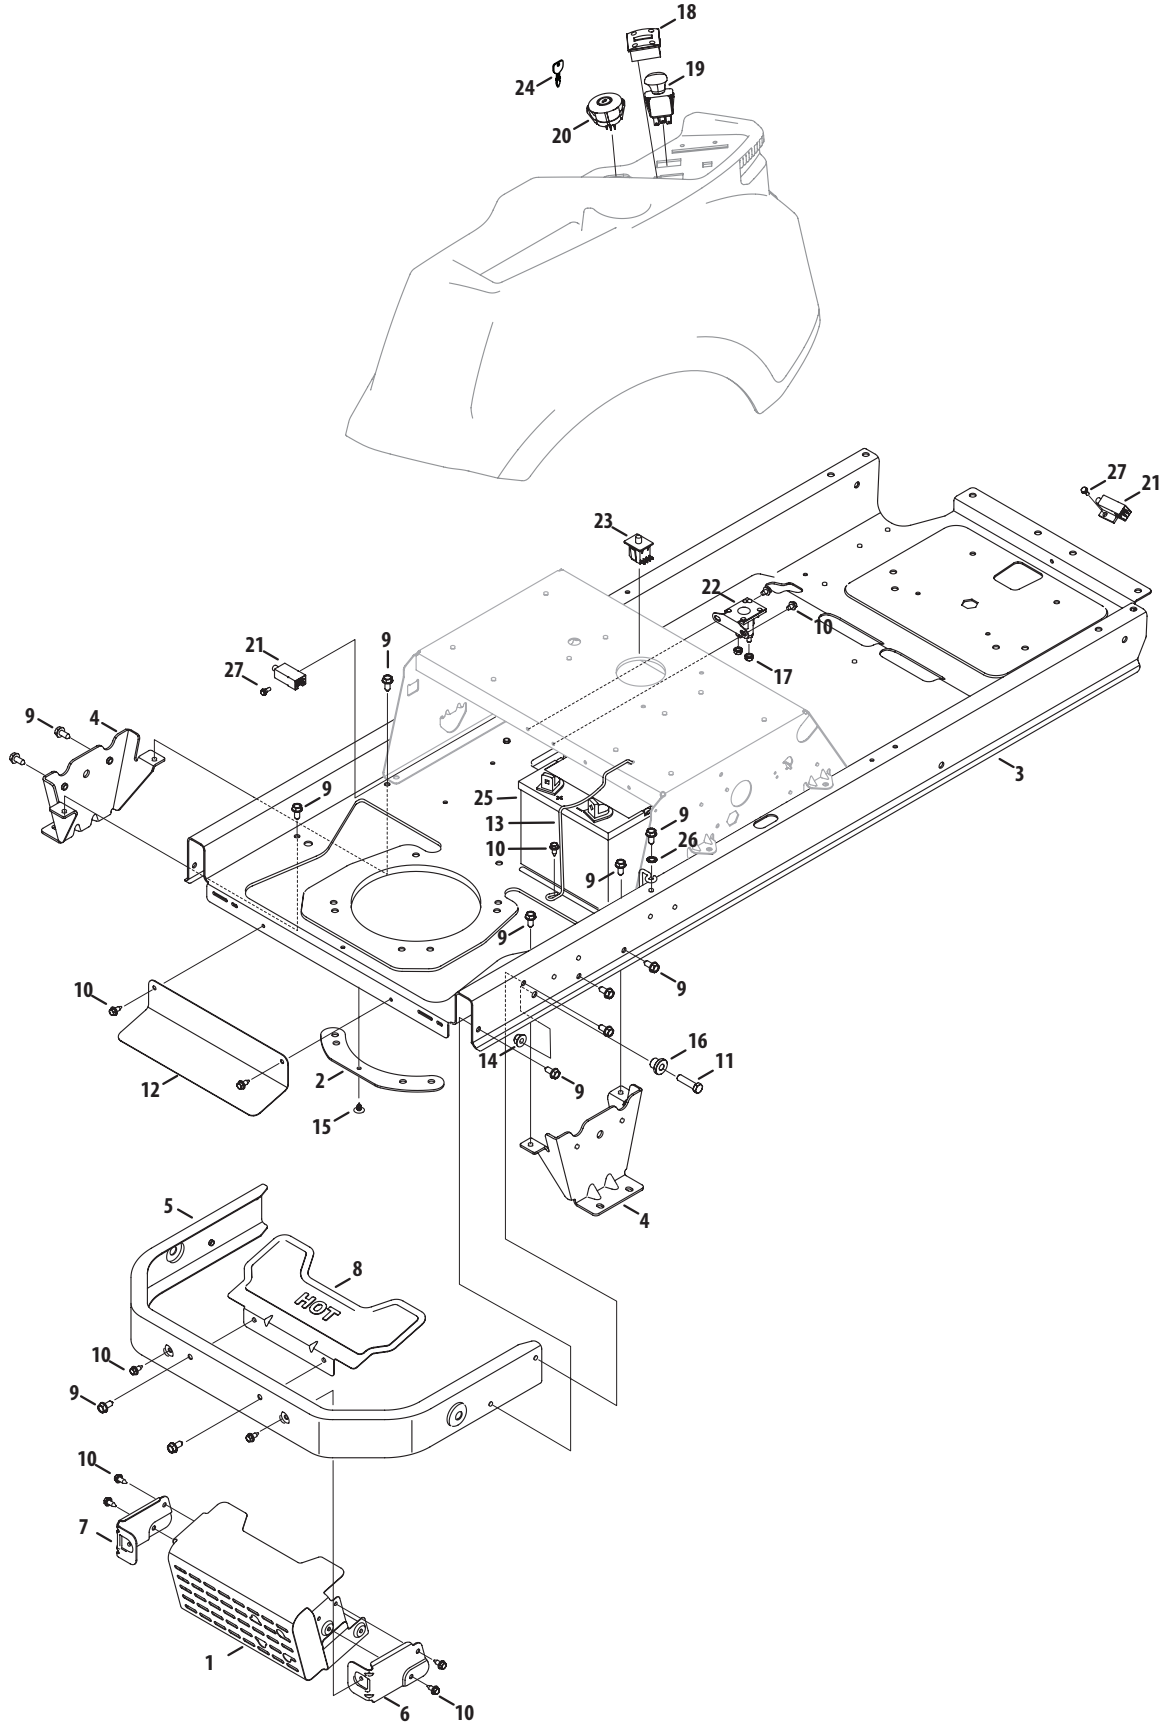

Frame & Electrical

Ref	Part Number	Description
1	683-04549	Muffler Shield Assembly
2	703-05383B	Retainer Plate
3	703-08884B	Frame Assembly
4	703-08555	Transmission Mounting Bracket
5	703-08558	Rear Bumper
6	703-08671	Muffler Mounting Shield Bracket, RH
7	703-08695	Muffler Mounting Shield Bracket, LH
8	703-09083	Muffler Shield
9	710-04484	Hex Washer Screw, $\frac{5}{16}$-18 x .750
10	710-1652	Hex Washer Screw, $\frac{1}{4}$-20 x .625
11	710-3005	Hex Screw, $\frac{3}{8}$-16 x 1.25
12	703-09195	Lower Heat Shield
13	747-05685	Battery Rod
14	712-04065	Flange Lock Nut, $\frac{3}{8}$-16
15	726-04072A	Clip, .250 Dia. x .500 LG
16	738-04058	Shoulder Spacer, .38 x 1.0 x .70
17	712-04064	Flange Lock Nut, $\frac{1}{4}$-20
18	925-04022B	Hour Meter/Service Minder
19	925-3233	Electric PTO Switch
20	925-04228	Key Switch
21	725-04363	Interlock Switch
22	725-04439	Solenoid
23	925-05013	Seat Switch
24	625-05000	Key, Assembly
25	925-1707D	Battery
26	736-0607	Lock Washer, 5/16
27	738-04237A	Shoulder Screw, #10-32 x .500
—	925-06037	Harness Assembly