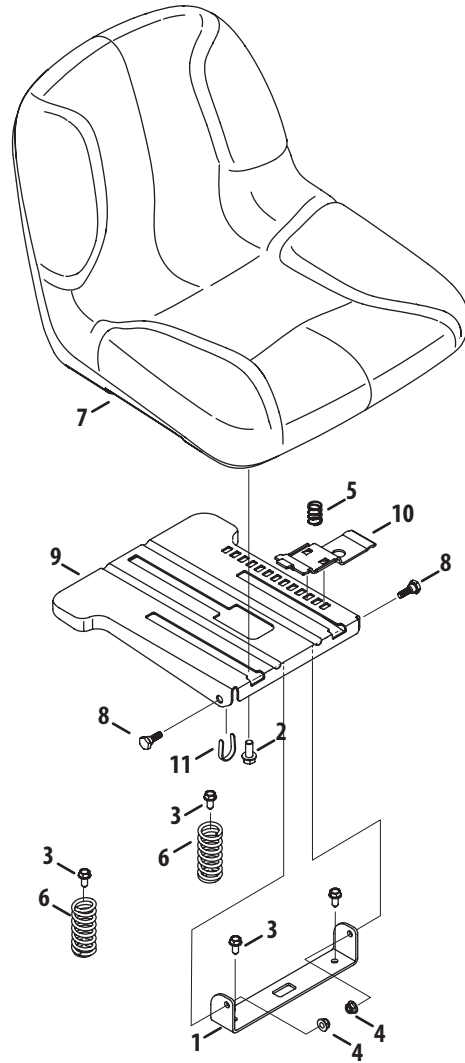

Ref.	Part Number	Description
1	703-08720A	Rear Tank Bracket
2	703-08722	Rear Seatbox Brace
3	703-08762B	Height Index Bracket
4	703-09175	Seat Frame
5	703-09186	Seatbox Plate
6	710-0376	Hex Cap Screw, 5/16-18 x 1.00
7	710-04484	Hex Washer Screw, 5/16-18 x .750
8	710-05109	Hex Washer Screw, 5/16-14 x 1.00
9	710-05424	Self Tapping Screw, 5/16-18 x .750
10	710-0607	Hex Washer Screw, 5/16-18 x .50
11	728-05012	Nut, 5/16-18
12	931-08687A	LJ Console
13	931-08771A	RH Console
14	731-09477	Plastic Plug
15	738-04549A	Shoulder Screw, 1/4-20

Fuel Tank

Ref.	Part Number	Description
1	951-04395	Fuel Tank
2	935-0149	Fuel Tank Bushing
3	735-04081	Rubber Grommet
4	751-10442	Fuel Pickup Fitting
5	751-12118	Rollover Valve
6	951-12428	Fuel Cap
7	751-12089-51	Vent Hose
—	751-10749-30	Vent Hose, Carb

Seat Adjustment

Ref.	Part Number	Description
1	703-08734	Seat Bracket
2	710-04482	Hex Flange Bolt, $\frac{3}{8}$ -16 x .875
3	710-04484	Hex Washer Screw, $\frac{5}{16}$ -18 x .750
4	712-04063	Flange Lock Nut, 5/16-18
5	732-04563	Compression Spring, .68 x 1.065 x .055
6	732-04849	Compression Spring, 1.50 x 3.90 x .200
7	757-04131	Seat
8	938-0296	Shoulder Screw, $\frac{5}{16}$ -18 x .437 x .268
9	783-06049	Seat Mount Bracket
10	783-06050	Seat Adjustment Lever
11	783-06448	Clip