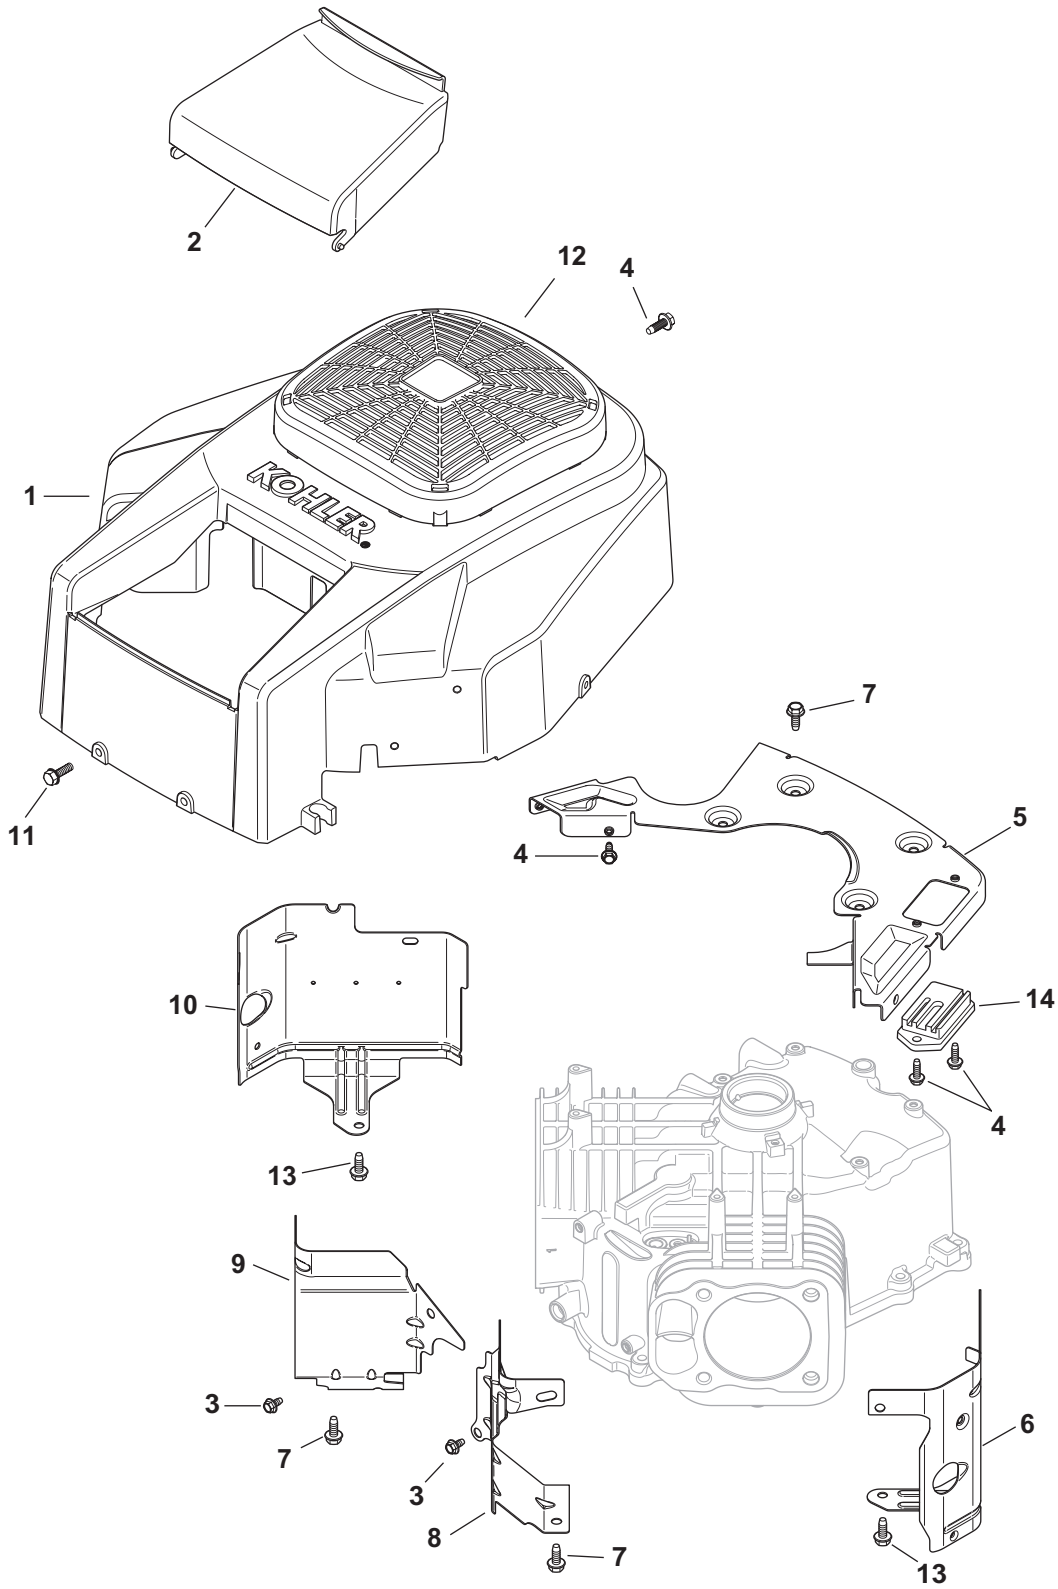

Kohler SV715-3027 Blower Housing & Baffles

Kohler SV715-3027 Blower Housing & Baffles

Ref.	Part Number	Description
1	KH-32-027-08-S	Blower Housing Kit
2	KH-32-096-08-S	Air Cleaner Cover
3	KH-M-0545010	Flange Screw, M5 x .8 x 10
4	KH-M-545016-S	Flange Screw, M5 x .8 x 16
5	KH-32-146-05-S	Backing Plate Kit
6	KH-32-063-12-S	Cylinder Barrel Baffle, #2 Side
7	KH-M-645016-S	Flange Screw, M6 x 1.0 x 16
8	KH-24-063-94-S	Valley Baffle, #2 Cylinder
9	KH-24-063-93-S	Valley Baffle, #1 Cylinder
10	KH-32-063-10-S	Cylinder Barrel Baffle, #1 Side
11	KH-24-086-12	Screw, M6 x 1.7 x 18
12	KH-32-314-05-S	Fixed Guard
13	KH-25-086-158-S	Flange Screw, M6 x 1.0 x 10
14	KH-41-403-10-S	Regulator/Rectifier
NS	KH-32-113-11-S	Fixed Guard Decal
NS	KH-41-037-10-S	Nameplate Service