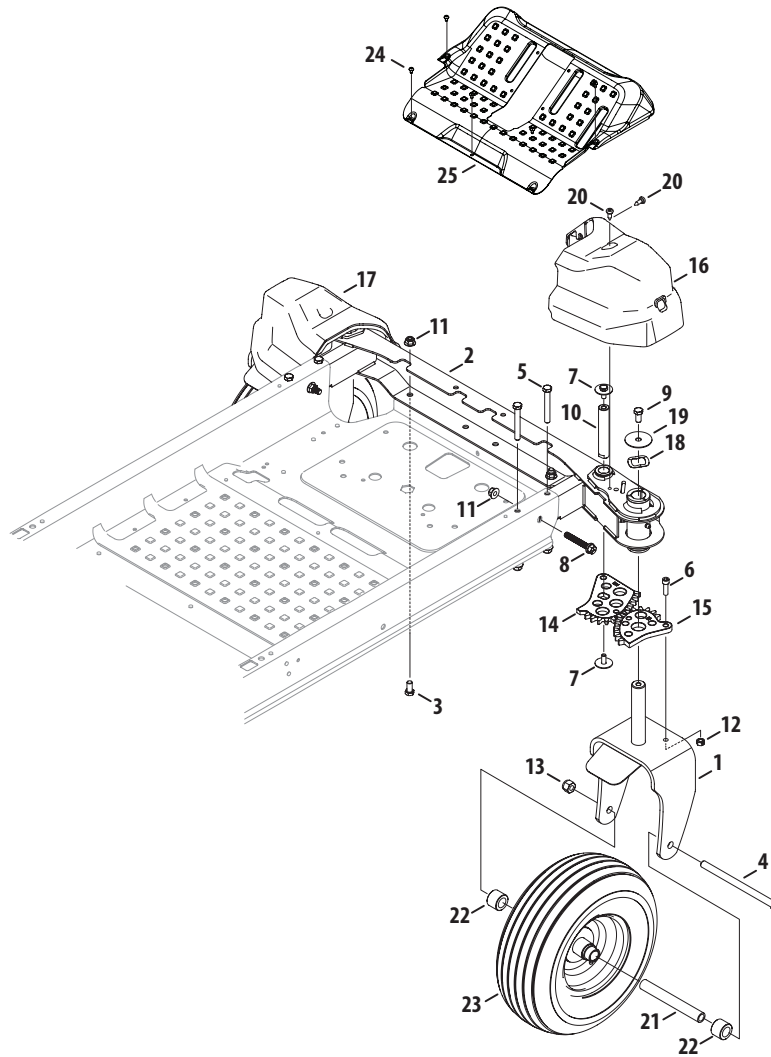

Seat Adjustment

Ref.	Part Number	Description
1	703-08734	Seat Bracket
2	710-04482	Hex Flange Bolt, $\frac{3}{8}$ -16 x .875
3	710-04484	Hex Washer Screw, $\frac{5}{16}$ -18 x .750
4	712-04063	Flange Lock Nut, 5/16-18
5	732-04563	Compression Spring, .68 x 1.065 x .055
6	732-04849	Compression Spring, 1.50 x 3.90 x .200
7	757-04131	Seat
8	938-0296	Shoulder Screw, $\frac{5}{16}$ -18 x .437 x .268
9	783-06049	Seat Mount Bracket
10	783-06050	Seat Adjustment Lever
11	783-06448	Clip

Ref.	Part Number	Description
1	603-05059A	Caster Wheel Bracket
2	903-05063	Front Axle
3	710-0216	Hex Cap Screw, 3/8-16 x .75
4	710-04652	Bolt, 1/2-20 x 7.25
5	710-04656	Screw, 3/8-16 x 2.75
6	710-05398	Socket Head Screw, 5/16-18 x 1.00
7	710-06041	Hex Cap Screw, 5/16-18 x .75
8	710-06045	Hex Flange Screw, 3/8-16 x 2.25
9	710-3119	Hex Screw, 3/8-16 x .75
10	711-06081	Pivot Gear Steering Shaft
11	712-04065	Flange Lock Nut, 3/8-16
12	912-3009	Hex Lock Nut, 5/16-18
13	912-3058	Hex Lock Nut, 1/2-20