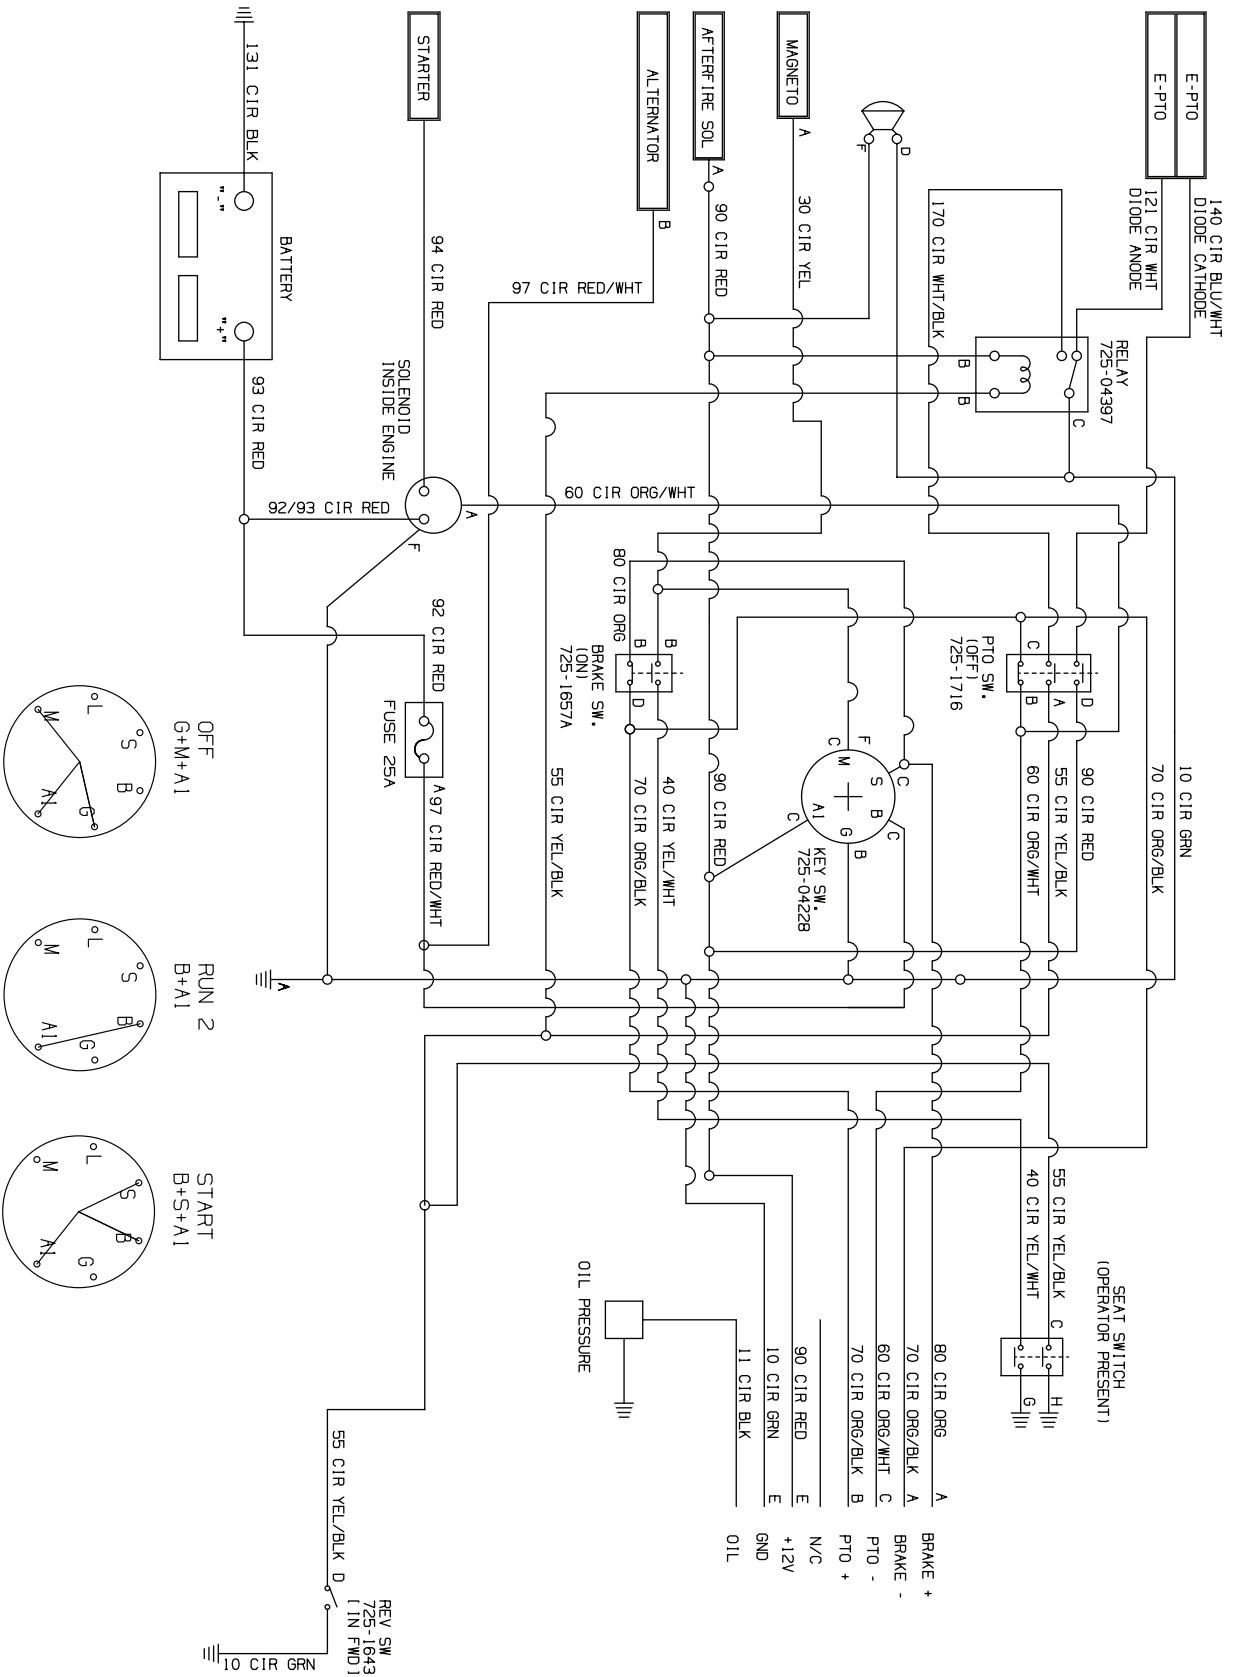

Ref.	Part Number	Description	Ref.	Part Number	Description
1	603-05004	Belt Cover, RH	33	731-07487	Deck Wash Nozzle
2	603-05005	Belt Cover, LH	34	732-04652	Compression Spring, .535 x 1.751
3	903-05048	54" Deck Assembly	35	732-04927	Extension Spring, 1.25 OD x 1.751
4	918-05137	Spindle Assembly	36	732-04947A	Torsion Spring, 1.323 ID x 2.83 LG
5	683-05031	Deck Lift Bracket	37	734-04155	Deck Ball Wheel, 5.0
6	703-05825C	Idler Arm	38	736-0322	Flat Washer, .450 x 1.25 x .164
7	703-2093C	Inner Baffle	39	738-04162C	Shoulder Spacer, .884 x .190
8	703-3279	Stop Bracket	40	738-04278	Shoulder Screw, .500 x 1/4-20
9	703-3511B	Finger Guard	41	938-3056	Shoulder Screw, .5 x 2.5 x 3/8-16
10	710-04095	Hex Cap Screw, 3/8-16, 1.00	42	942-0677B	Blade, 18.5
11	710-04379A	Hex Cap Screw, 7/16-20 x 3.50	43	747-05608	Deck Spring Rod
12	710-04484	Hex Washer Screw, 5/16-18 x .750	44	747-06082	Deck Hanger Rod
13	710-0573	Hex Cap Screw, 5/16-18 x 1.25	45	750-05635	Spacer, .385 ID x .875 OD x .458
14	710-0623	Hex Washer Screw, 3/8-16 x .75	46	750-3119	Spacer, .406 ID x 1.00 OD x .380
15	710-0650	Self Tapping Screw, 5/16-18 x .875	47	954-04329	V-Belt
16	710-1652	Hex Washer Screw, 1/4-20 x .625	48	756-04129B	Idler Pulley, 4.25 Dia
17	710-3005	Hex Cap Screw, 3/8-16 x 1.25	49	756-04511A	Idler Pulley, 5.00 Dia.
18	710-3011	Hex Cap Screw, 3/8-16, 2.25	50	783-04726	Bracket, Idler, Stationary
19	710-3144	Hex Cap Screw, 3/8-16 x 2.00	51	783-07236	Pulley Cap
20	710-3168	Carriage Screw, 3/8-16 x 1.00	52	783-08027	Belt Guard Bracket
21	711-06092	J-Hook	53	631-05058	Discharge Chute Assembly
22	911-3314	Roller Pin, 1/2" x 7.31 Lg	54	712-0229	Push Nut, 3/8
23	712-04065	Flange Lock Nut, 3/8-16	55	783-04690B	Deck Skirt
24	712-0417A	Hex Flange Nut, 5/8-18	56	703-09219	Chute Bracket
25	712-04217	Flange Lock Nut, 3/8-16	57	711-04565	Hinge Pin
26	714-0162	Cotter Pin, 5.32 x 1.25	58	732-04372	Torsion Spring
27	714-04040	Bow-Tie Cotter Pin, 72	59	738-1186A	Spindle Shaft, 6.11 Long
28	714-04043	Bow-Tie Cotter Pin	60	941-0919A	Ball Bearing
29	917-04074	Deck Adjustment Gear	61	748-04302	Spacer, .82 x 1.15 x .69
30	917-05123	Electric PTO Clutch	62	750-06055	Spacer, .792 x 1.06 x 1.52
31	921-04041	Water Nozzle Adapter	63	756-04216	V-Type Pulley, 5.39
32	731-05679	Front Roller			

Electrical Schematic