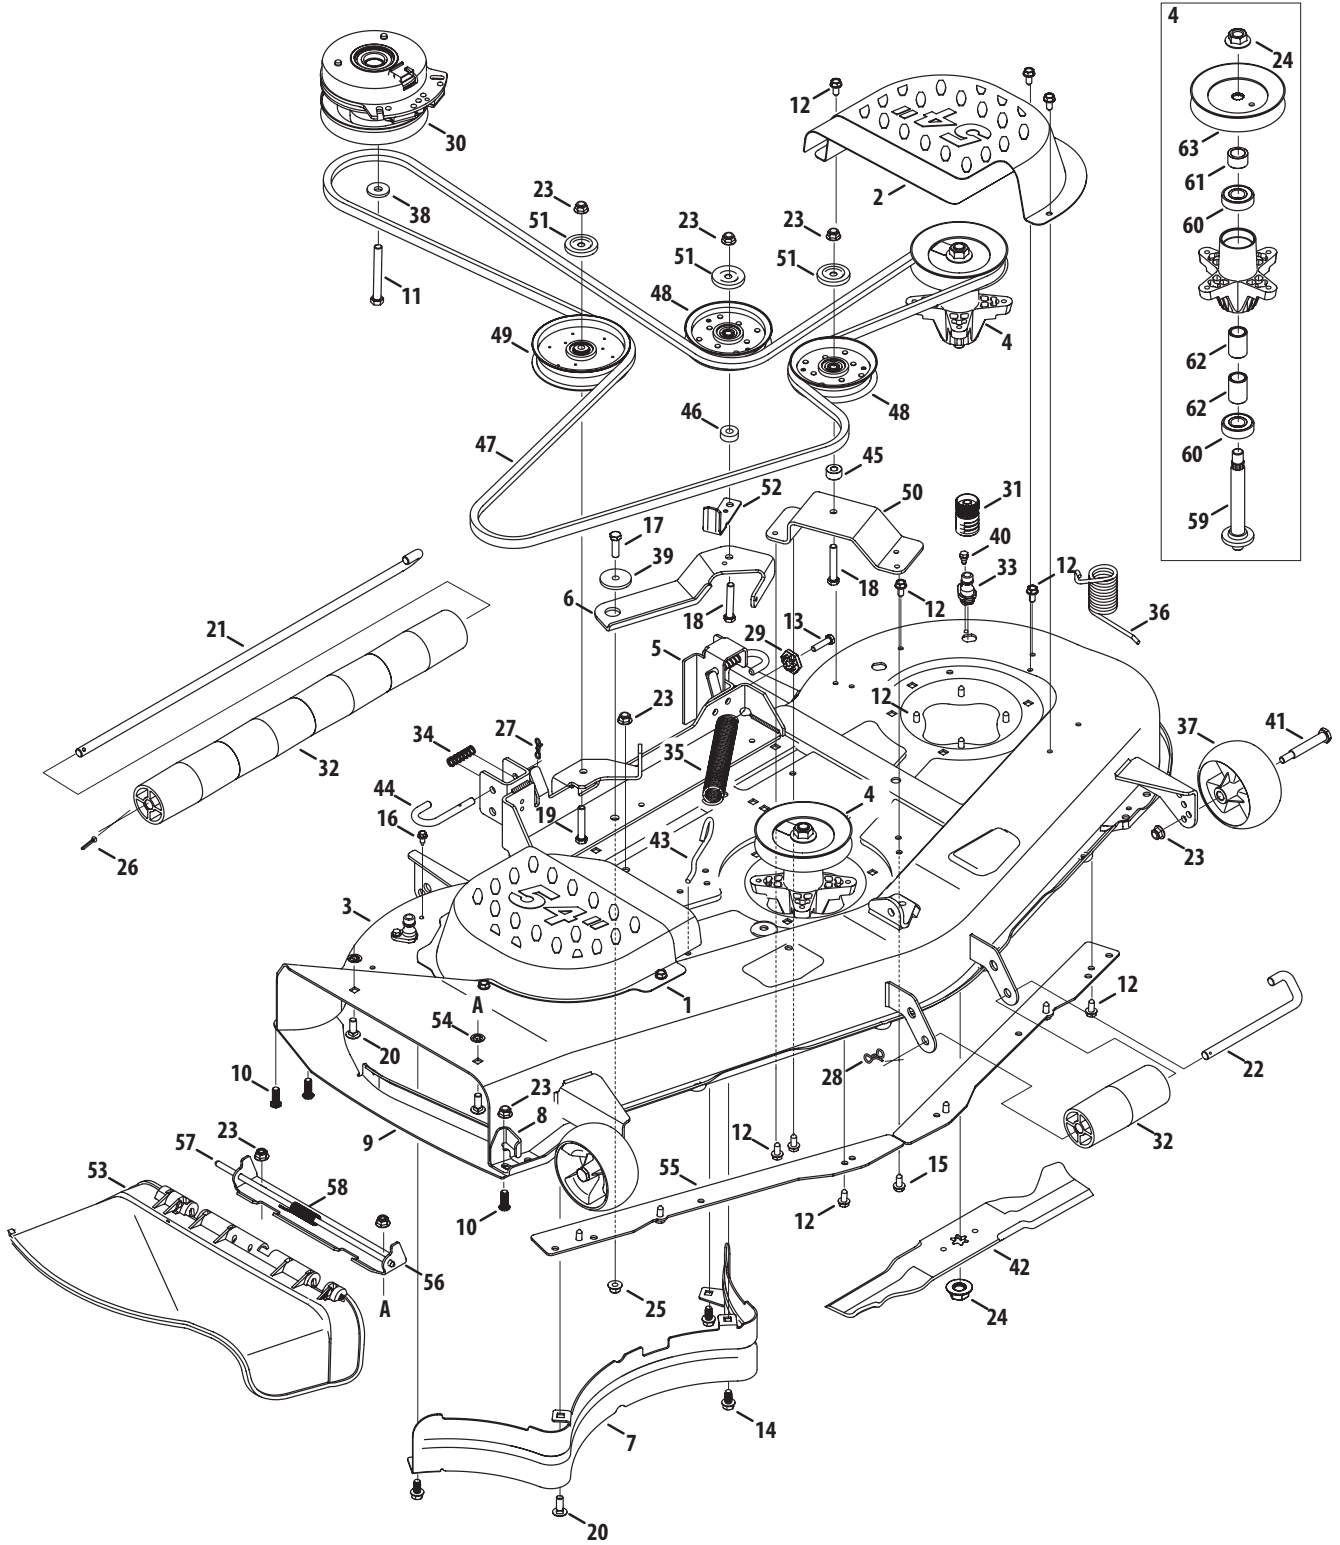

54" Deck

Ref.	Part Number	Description	Ref.	Part Number	Description
1	603-05004	Belt Cover, RH	33	731-07487	Deck Wash Nozzle
2	603-05005	Belt Cover, LH	34	732-04652	Compression Spring, .535 x 1.751
3	903-05048	54" Deck Assembly	35	732-04927	Extension Spring, 1.25 OD x 1.751
4	918-05137	Spindle Assembly	36	732-04947A	Torsion Spring, 1.323 ID x 2.83 LG
5	683-05031	Deck Lift Bracket	37	734-04155	Deck Ball Wheel, 5.0
6	703-05825C	Idler Arm	38	736-0322	Flat Washer, .450 x 1.25 x .164
7	703-2093C	Inner Baffle	39	738-04162C	Shoulder Spacer, .884 x .190
8	703-3279	Stop Bracket	40	738-04278	Shoulder Screw, .500 x 1/4-20
9	703-3511B	Finger Guard	41	938-3056	Shoulder Screw, .5 x 2.5 x 3/8-16
10	710-04095	Hex Cap Screw, 3/8-16, 1.00	42	942-0677B	Blade, 18.5
11	710-04379A	Hex Cap Screw, 7/16-20 x 3.50	43	747-05608	Deck Spring Rod
12	710-04484	Hex Washer Screw, 5/16-18 x .750	44	747-06082	Deck Hanger Rod
13	710-0573	Hex Cap Screw, 5/16-18 x 1.25	45	750-05635	Spacer, .385 ID x .875 OD x .458
14	710-0623	Hex Washer Screw, 3/8-16 x .75	46	750-3119	Spacer, .406 ID x 1.00 OD x .380
15	710-0650	Self Tapping Screw, 5/16-18 x .875	47	954-04329	V-Belt
16	710-1652	Hex Washer Screw, 1/4-20 x .625	48	756-04129B	Idler Pulley, 4.25 Dia
17	710-3005	Hex Cap Screw, 3/8-16 x 1.25	49	756-04511A	Idler Pulley, 5.00 Dia.
18	710-3011	Hex Cap Screw, 3/8-16, 2.25	50	783-04726	Bracket, Idler, Stationary
19	710-3144	Hex Cap Screw, 3/8-16 x 2.00	51	783-07236	Pulley Cap
20	710-3168	Carriage Screw, 3/8-16 x 1.00	52	783-08027	Belt Guard Bracket
21	711-06092	J-Hook	53	631-05058	Discharge Chute Assembly
22	911-3314	Roller Pin, 1/2" x 7.31 Lg	54	712-0229	Push Nut, 3/8
23	712-04065	Flange Lock Nut, 3/8-16	55	783-04690B	Deck Skirt
24	712-0417A	Hex Flange Nut, 5/8-18	56	703-09219	Chute Bracket
25	712-04217	Flange Lock Nut, 3/8-16	57	711-04565	Hinge Pin
26	714-0162	Cotter Pin, 5.32 x 1.25	58	732-04372	Torsion Spring
27	714-04040	Bow-Tie Cotter Pin, 72	59	738-1186A	Spindle Shaft, 6.11 Long
28	714-04043	Bow-Tie Cotter Pin	60	941-0919A	Ball Bearing
29	917-04074	Deck Adjustment Gear	61	748-04302	Spacer, .82 x 1.15 x .69
30	917-05123	Electric PTO Clutch	62	750-06055	Spacer, .792 x 1.06 x 1.52
31	921-04041	Water Nozzle Adapter	63	756-04216	V-Type Pulley, 5.39
32	731-05679	Front Roller