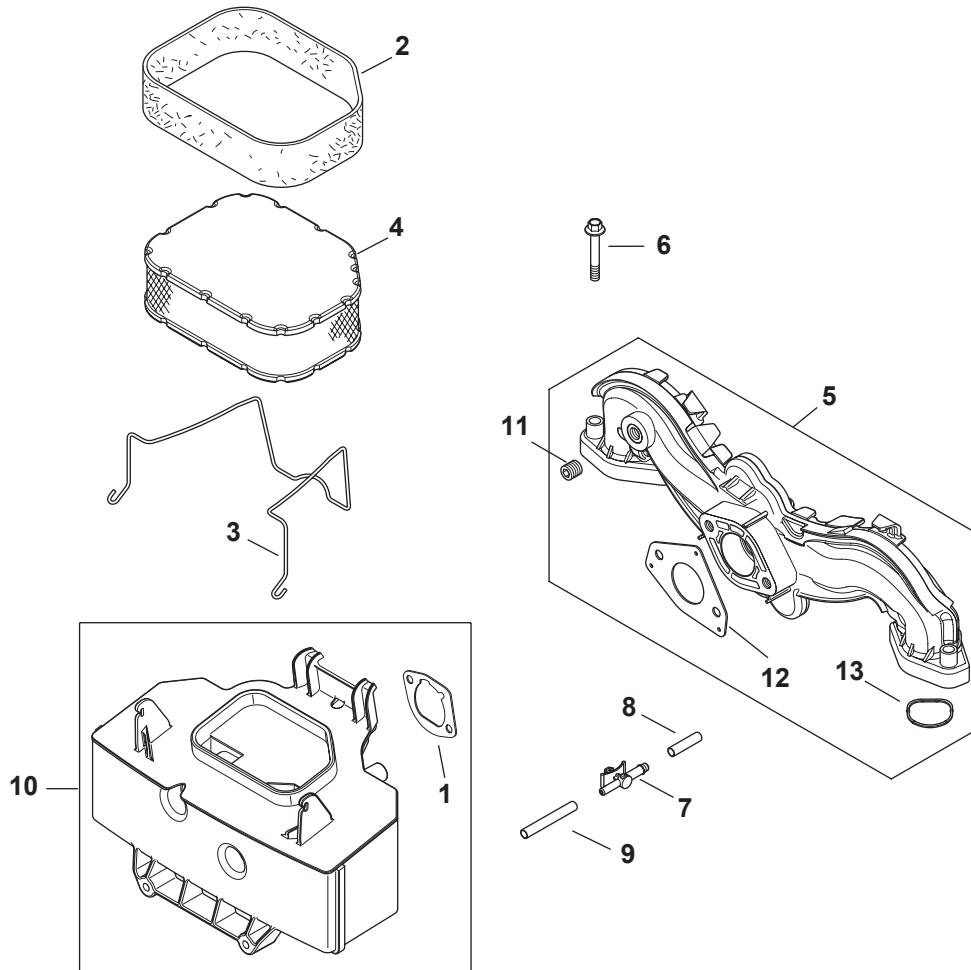

Kohler SV730-3043 Air Intake/Filtration

Ref.	Part Number	Description
1	KH-24-041-14	Air Cleaner Base Gasket
2	KH-32-883-03-S1	Pre-Cleaner Element
3	KH-32-344-02-S	Air Cleaner Element Latch
4	KH-32-883-03-S1	Air Filter Element
5	KH-24-164-91-S	Intake Manifold Kit
6	KH-M-651040-S	Flange Screw, M6 x 1.0 x 40
7	KH-25-155-51-S	Evaporative Connector
8	KH-25-173-33-S	Evaporative Mask
9	KH-25-326-08-S	Evaporative Hose, 20"
10	KH-32-094-08-S	Air Cleaner Base
11	KH-25-139-60-S	Pipe Plug, 1/8
12	KH-24-041-52-S	Carburetor Gasket
13	KH-24-153-27-S	Intake Port O-Ring