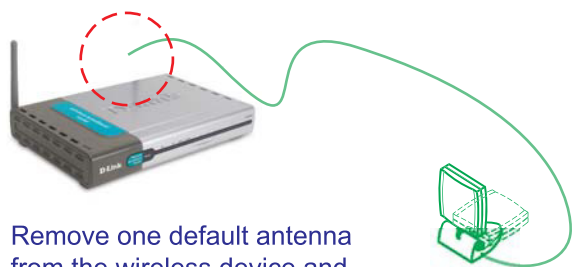

13

D-Link DWL-M60AT Indoor Directional Antenna

Remove one default antenna from the wireless device and start to assemble!

Ceiling mount

Wall Mount

Overlook

Frequency band	2400-2500MHz
Antenna gain	6dBi
VSWR	1.5 max
Polarization	Linear vertical
HPBW / H-plane	80°
HPBW / E-plane	80°
Impedence	50 Ohms
Dimensions HxWxD	115x76x33mm
Weight	110g without joint

CAUTION:

1. Always place the antenna on a flat or secure surface.
2. Concealing the antenna behind books, cabinets or other office equipment may affect the performance of the wireless networks.
3. The antenna transmission range may vary according to different environments or applications.