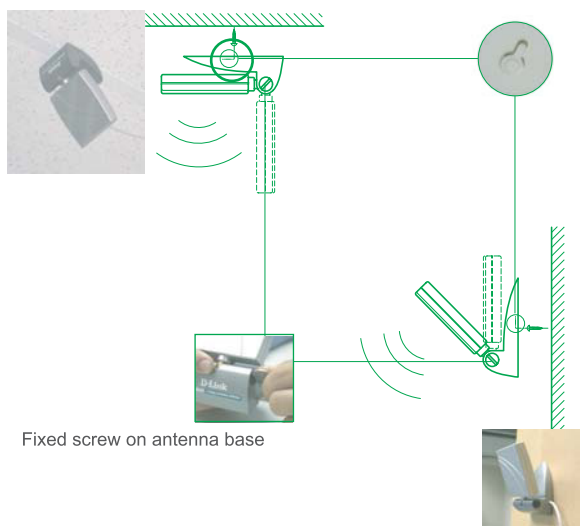

13

D-Link DWL-M60AT Indoor Directional Antenna

Remove one default antenna from the wireless device and start to assemble!

Ceiling mount

Wall Mount

Overlook

Frequency band	2400-2500MHz
Antenna gain	6dBi
VSWR	1.5 max
Polarization	Linear vertical
HPBW / H-plane	80°
HPBW / E-plane	80°
Impedence	50 Ohms
Dimensions HxWxD	115x76x33mm
Weight	110g without joint

CAUTION:

1. Always place the antenna on a flat or secure surface.
2. Concealing the antenna behind books, cabinets or other office equipment may affect the performance of the wireless networks.
3. The antenna transmission range may vary according to different environments or applications.

Package Contents:

- DWL-M60AT Antenna
- Fixed cable (1.5m)
- Mounting Kit
- Quick Installation Guide

Free Manuals Download Website

<http://myh66.com>

<http://usermanuals.us>

<http://www.somanuals.com>

<http://www.4manuals.cc>