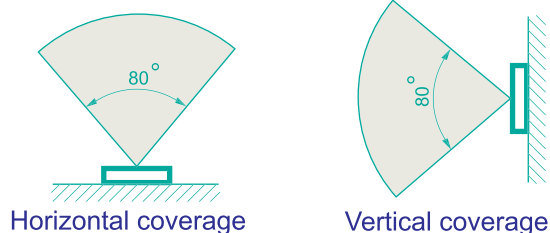

13

D-Link DWL-M60AT Indoor Directional Antenna

Remove one default antenna from the wireless device and start to assemble!

Ceiling mount

Wall Mount

Overlook

Frequency band	2400-2500MHz
Antenna gain	6dBi
VSWR	1.5 max
Polarization	Linear vertical
HPBW / H-plane	80°
HPBW / E-plane	80°
Impedence	50 Ohms
Dimensions HxWxD	115x76x33mm
Weight	110g without joint