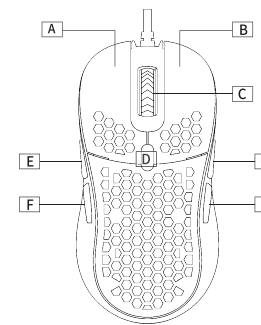

BOTONES DEL RATÓN

- A Botón izquierdo del ratón
- B Botón derecho del ratón
- C Rueda de desplazamiento
- D Botón de sensibilidad
- E Botón del ratón 5
- F Botón del ratón 6
- G Botón del ratón 7
- H Botón del ratón 8

ETAPAS DE DPI

Pulse el botón del ratón D (Botón de sensibilidad)

ETAPA DE DPI	INDICADOR DE LUZ (LOGO)
400	Rojo
1000	Azul
1500	Verde
3000	Púrpura
4000	Azul claro
6400	Amarillo

RETROILUMINACIONES RGB

PULSE el botón del ratón C + F

**Para el uso completo y las personalizaciones del producto, consulte la página www.drevo.net/dpc para descargar la última versión del software DREVO POWER CONSOLE (DPC).

ES