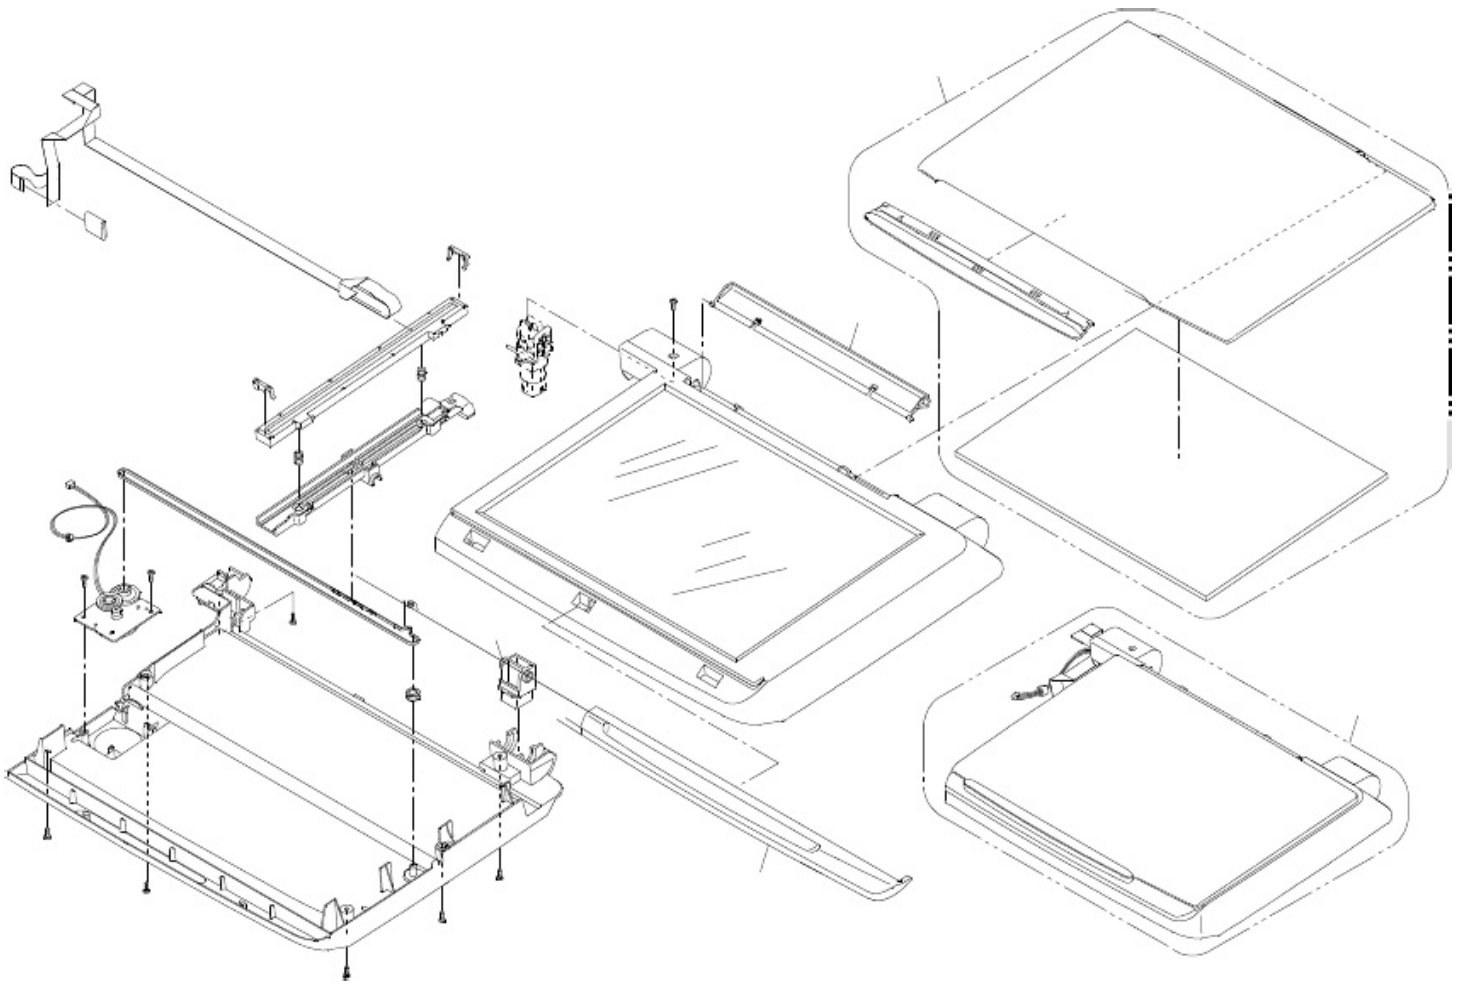

PX-A740, EPSON STYLUS CX8300/DX8400/DX8450 No.3

Rev.01 C690-CASE-021are available.Only numbered Service Parts

817813809816811

PX-A740, EPSON STYLUS CX8300/DX8400/DX8450 No.4

Rev.01 C690-ELEC-011are available.Only numbered Service Parts

202203201200300