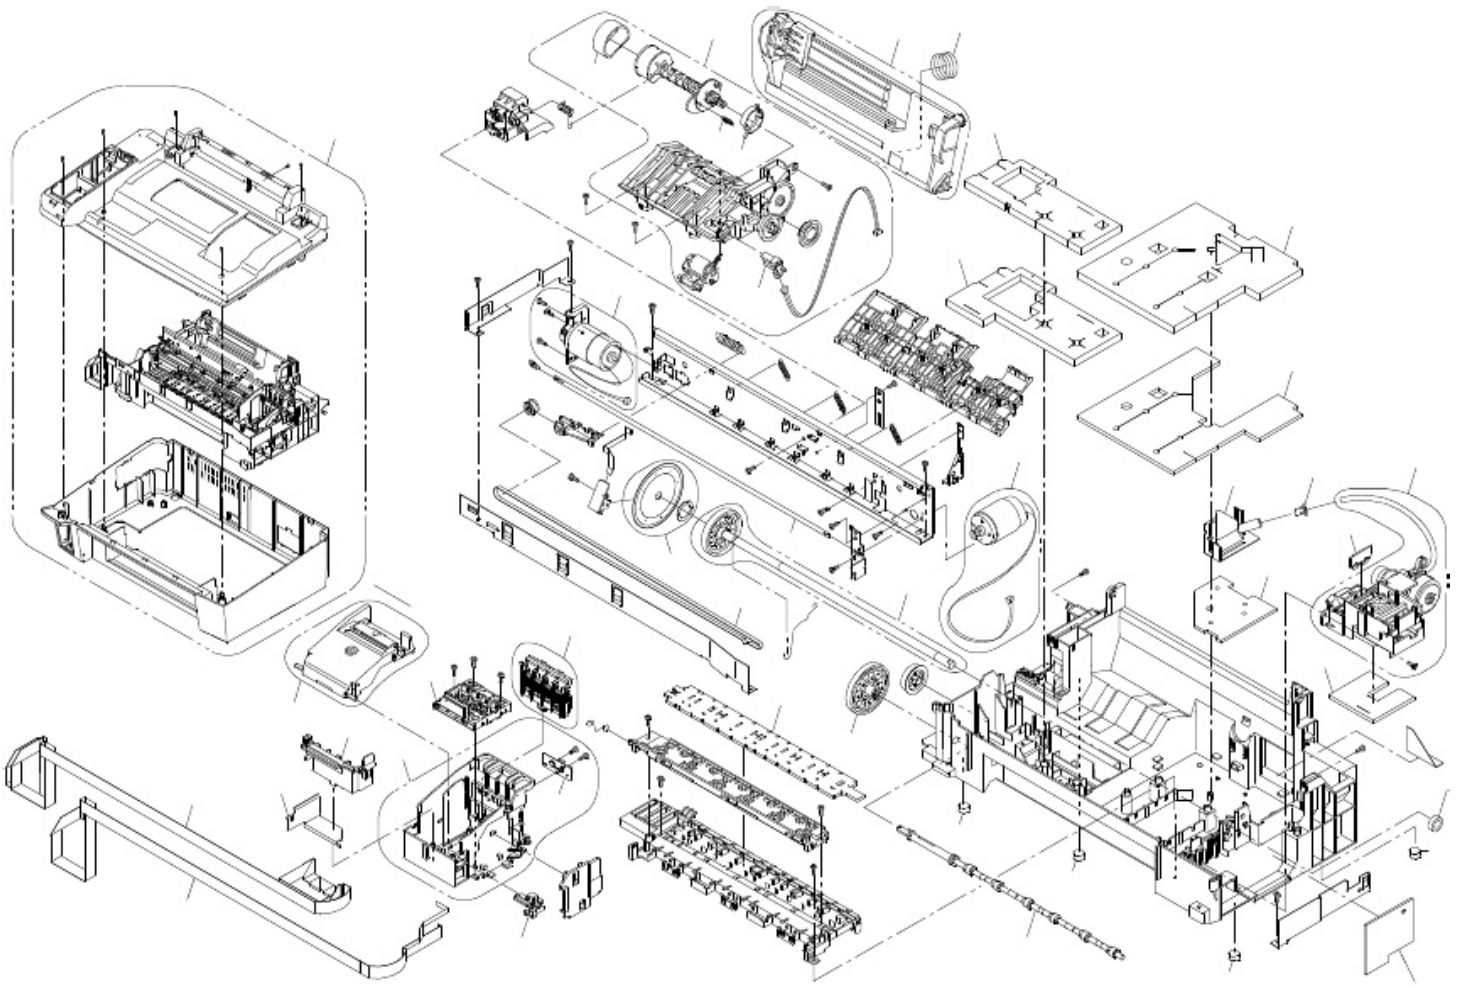

Part
CodePart
NameRef
No.Category Qty Remark
2107706
POWER
CABLE
400
Accessories 1
1471126
INK
CART.UNBOXED,BK