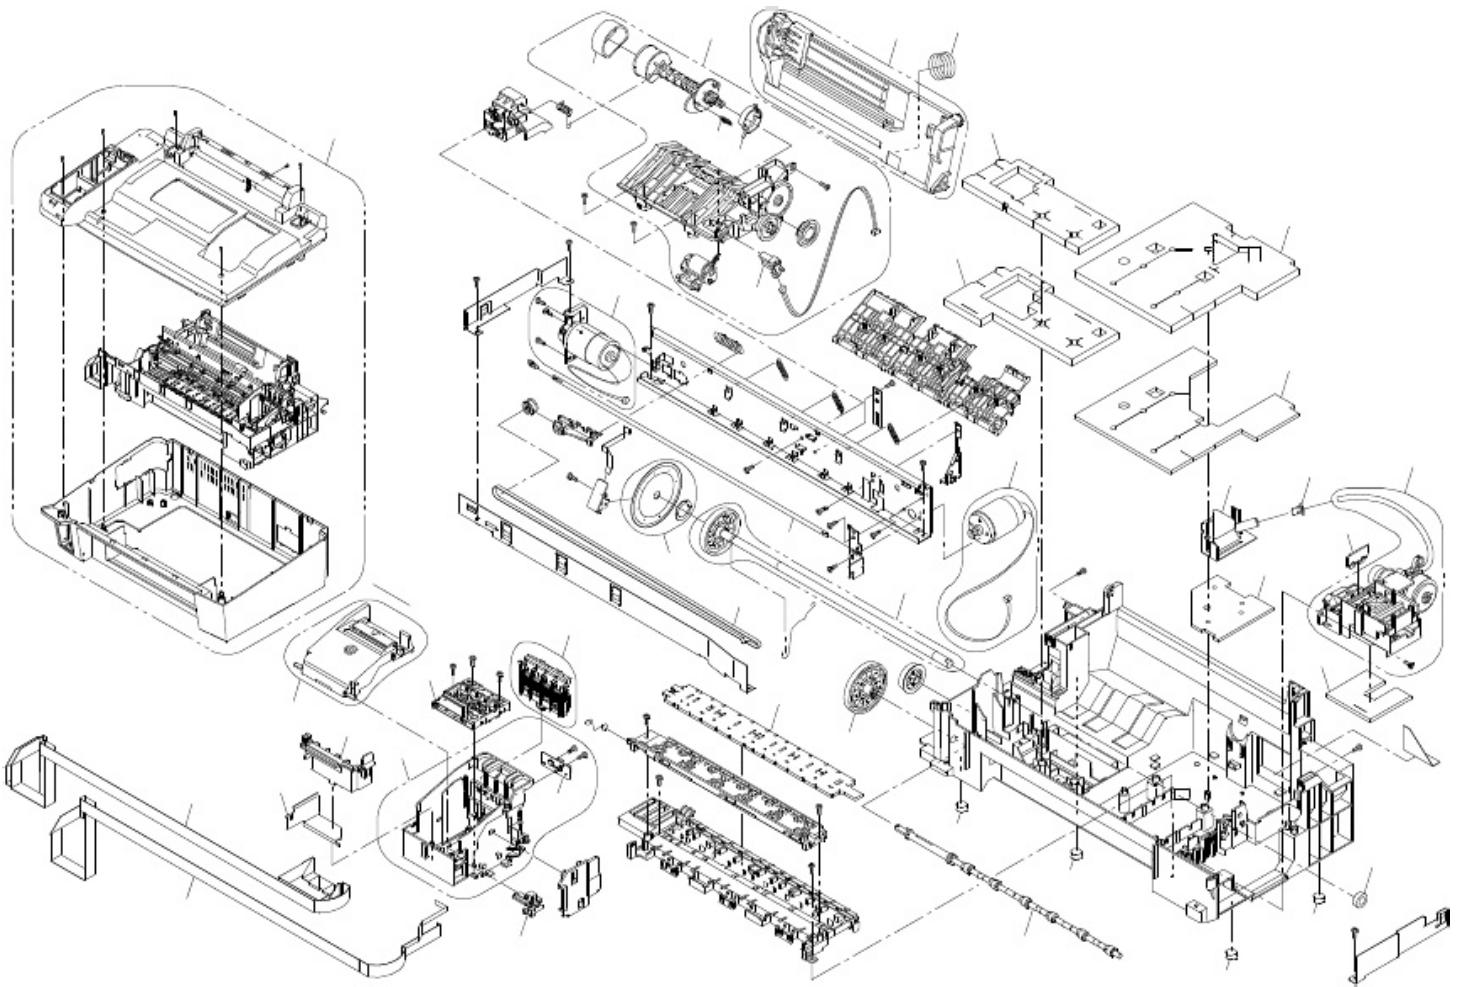

Rev.03 C690-MECH-013

PX-A740, EPSON STYLUS CX8300/DX8400/DX8450 No.5

are available. Only numbered Service Parts

5015285037067095027047017037005045045045045275115315335235245215305135145345095