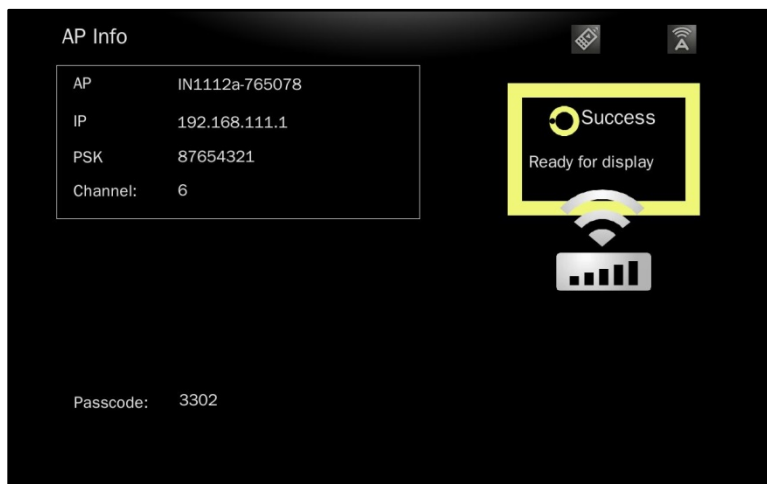

## Specifications

Display Aspect Ratio	4:3, 16:9, 16:10
OS support	Windows XP SP3, Vista SP2, Win 7 SP1 and Win 8 (Starter versions not supported)
Interface	WiFi 802.11n (2T2R recommended)
Display mode	<ul style="list-style-type: none"><li>• Mirror Display</li><li>• Extension Display (<i>not supported in Win 8</i>)</li><li>• Performance mode</li><li>• Quality mode</li><li>• Split screen</li><li>• Audio on/off (<i>Audio streaming is not supported by Win XP</i>)</li><li>• Compatible mode</li></ul>
Setting	<ul style="list-style-type: none"><li>• Split control</li></ul>

## First installation

1. *On the EZ Suite Display:* Make sure that the USB WiFi adapter is inserted and enabled.
2. Select EZ Display > WiFi Display.

3. The WiFi Welcome page will be displayed, and the display is ready to receive wireless video.

- From the PC, open the WiFi SSID list and select the access point indicated in the Welcome page. Enter the displayed PSK if encryption is enabled.