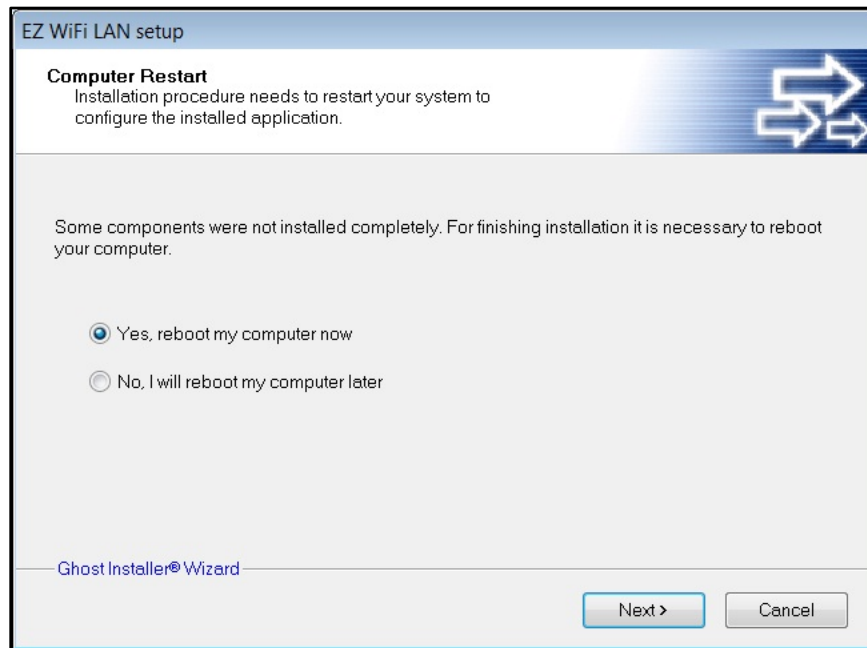

## WIN8

- a. Select **Connect using a security key** instead.

- b. Enter the PSK key shown on the EZ Suite Display.

5. After connecting successfully, open a web browser and key in the IP address shown on the Welcome page (normally 192.168.111.1).
6. Click the EZ Display **Windows OS** button and click **Run** to download and install the EZ WiFi/LAN software (EZ\_WiFi\_LAN\_Win.exe).

7. Follow the Wizard instructions and select **Next**.

8. Click **Cancel**, when the EZ WiFi/LAN tries to connect to the display.

9. Click **Next** to reboot the computer.

10. Click **Finish**. The computer will reboot.

## Operation

1. Establish the WiFi connection with the EZ Suite enabled display (refer to the above instructions).
2. Find EZ WiFi/LAN on your Desktop and start the application. EZ WiFi/LAN will search all connected display devices and list them.
3. Select the SSID of the device on which you want to display.
4. Input the 4-digit passcode shown on the Welcome page of your display.
5. The EZ WiFi/LAN control window will open and the PC's desktop will be displayed wirelessly.
6. Select the display mode (Mirror or Extension). If you want to display other people's screens in split screen mode, select the quadrant (1, 2, 3, 4 or L (left), R (right)) you want to display in. Up to 4 different sources can be displayed simultaneously.
7. If the Windows graphics are not displaying correctly, you can enable Compatible mode by placing a checkmark in the box. This may resolve the issue.
8. Turn on **Audio Streaming** to send audio wirelessly to your EZ Suite enabled display. (Wireless Audio not available on Windows XP.)
9. The Link feature will open the display's Web interface on your web browser.
10. Click **Exit** to disconnect from the display.