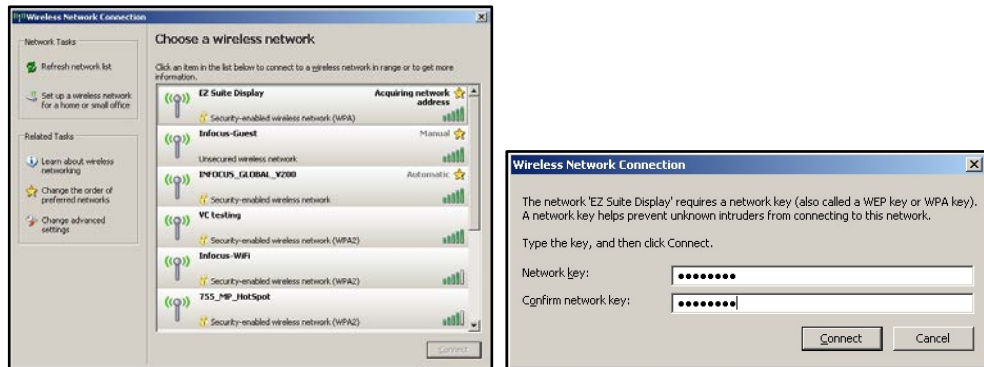

1. From the PC, open the WiFi SSID list and select the access point indicated in the Welcome page. Enter the displayed PSK if encryption is enabled.

XP