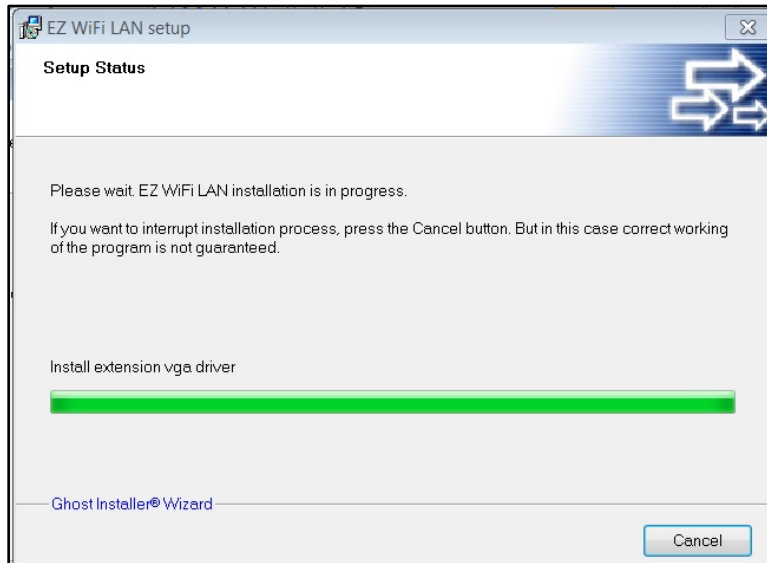

## WIN8

- a. Select **Connect using a security key** instead.

- b. Enter the PSK key shown on the EZ Suite Display.

5. After connecting successfully, open a web browser and key in the IP address shown on the Welcome page (normally 192.168.111.1).
6. Click the EZ Display **Windows OS** button and click **Run** to download and install the EZ WiFi/LAN software (EZ\_WiFi\_LAN\_Win.exe).

7. Follow the Wizard instructions and select **Next**.

8. Click **Cancel**, when the EZ WiFi/LAN tries to connect to the display.

9. Click **Next** to reboot the computer.

10. Click **Finish**. The computer will reboot.

## Operation

1. Establish the WiFi connection with the EZ Suite enabled display (refer to the above instructions).
2. Find EZ WiFi/LAN on your Desktop and start the application. EZ WiFi/LAN will search all connected display devices and list them.
3. Select the SSID of the device on which you want to display.
4. Input the 4-digit passcode shown on the Welcome page of your display.
5. The EZ WiFi/LAN control window will open and the PC's desktop will be displayed wirelessly.
6. Select the display mode (Mirror or Extension). If you want to display other people's screens in split screen mode, select the quadrant (1, 2, 3, 4 or L (left), R (right)) you want to display in. Up to 4 different sources can be displayed simultaneously.
7. If the Windows graphics are not displaying correctly, you can enable Compatible mode by placing a checkmark in the box. This may resolve the issue.
8. Turn on **Audio Streaming** to send audio wirelessly to your EZ Suite enabled display. (Wireless Audio not available on Windows XP.)
9. The Link feature will open the display's Web interface on your web browser.
10. Click **Exit** to disconnect from the display.