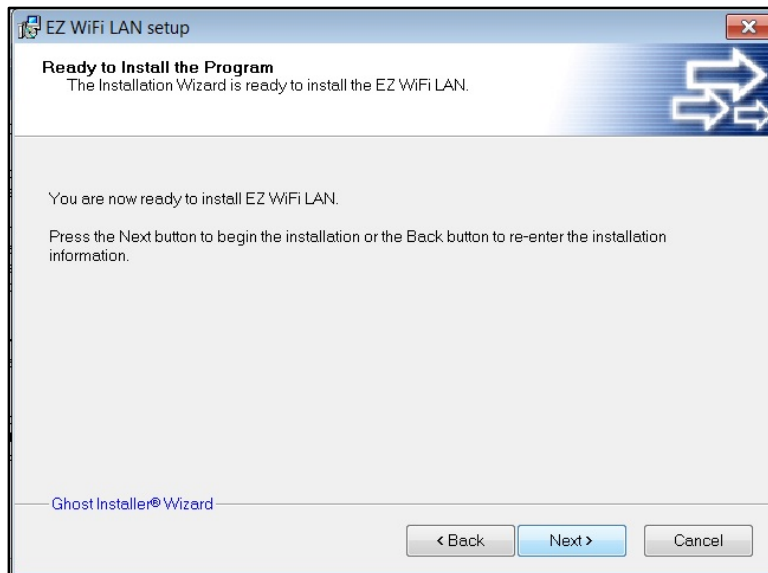

## WIN8

- a. Select **Connect using a security key** instead.

- b. Enter the PSK key shown on the EZ Suite Display.

5. After connecting successfully, open a web browser and key in the IP address shown on the Welcome page (normally 192.168.111.1).
6. Click the EZ Display **Windows OS** button and click **Run** to download and install the EZ WiFi/LAN software (EZ\_WiFi\_LAN\_Win.exe).

7. Follow the Wizard instructions and select **Next**.

8. Click **Cancel**, when the EZ WiFi/LAN tries to connect to the display.

9. Click **Next** to reboot the computer.

10. Click **Finish**. The computer will reboot.

## Operation

1. Establish the WiFi connection with the EZ Suite enabled display (refer to the above instructions).
2. Find EZ WiFi/LAN on your Desktop and start the application. EZ WiFi/LAN will search all connected display devices and list them.
3. Select the SSID of the device on which you want to display.
4. Input the 4-digit passcode shown on the Welcome page of your display.
5. The EZ WiFi/LAN control window will open and the PC's desktop will be displayed wirelessly.
6. Select the display mode (Mirror or Extension). If you want to display other people's screens in split screen mode, select the quadrant (1, 2, 3, 4 or L (left), R (right)) you want to display in. Up to 4 different sources can be displayed simultaneously.
7. If the Windows graphics are not displaying correctly, you can enable Compatible mode by placing a checkmark in the box. This may resolve the issue.
8. Turn on **Audio Streaming** to send audio wirelessly to your EZ Suite enabled display. (Wireless Audio not available on Windows XP.)
9. The Link feature will open the display's Web interface on your web browser.
10. Click **Exit** to disconnect from the display.