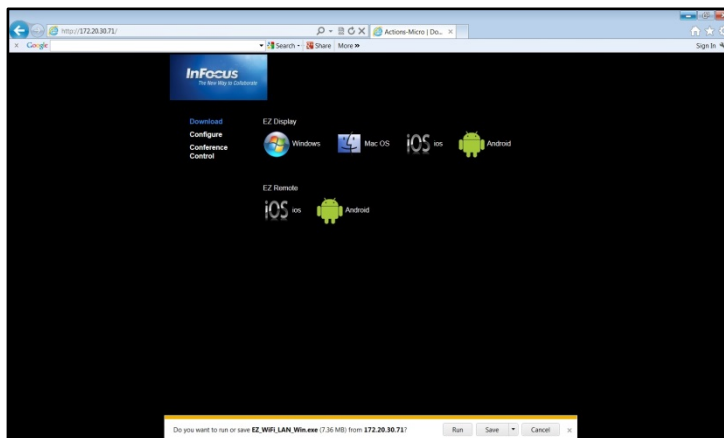

## WIN7

## WIN8

- a. Select **Connect using a security key** instead.

- b. Enter the PSK key shown on the EZ Suite Display.

5. After connecting successfully, open a web browser and key in the IP address shown on the Welcome page (normally 192.168.111.1).
6. Click the EZ Display **Windows OS** button and click **Run** to download and install the EZ WiFi/LAN software (EZ\_WiFi\_LAN\_Win.exe).

7. Follow the Wizard instructions and select **Next**.

8. Click **Cancel**, when the EZ WiFi/LAN tries to connect to the display.

9. Click **Next** to reboot the computer.

10. Click **Finish**. The computer will reboot.

## Operation

1. Establish the WiFi connection with the EZ Suite enabled display (refer to the above instructions).
2. Find EZ WiFi/LAN on your Desktop and start the application. EZ WiFi/LAN will search all connected display devices and list them.
3. Select the SSID of the device on which you want to display.
4. Input the 4-digit passcode shown on the Welcome page of your display.
5. The EZ WiFi/LAN control window will open and the PC's desktop will be displayed wirelessly.
6. Select the display mode (Mirror or Extension). If you want to display other people's screens in split screen mode, select the quadrant (1, 2, 3, 4 or L (left), R (right)) you want to display in. Up to 4 different sources can be displayed simultaneously.
7. If the Windows graphics are not displaying correctly, you can enable Compatible mode by placing a checkmark in the box. This may resolve the issue.
8. Turn on **Audio Streaming** to send audio wirelessly to your EZ Suite enabled display. (Wireless Audio not available on Windows XP.)
9. The Link feature will open the display's Web interface on your web browser.
10. Click **Exit** to disconnect from the display.