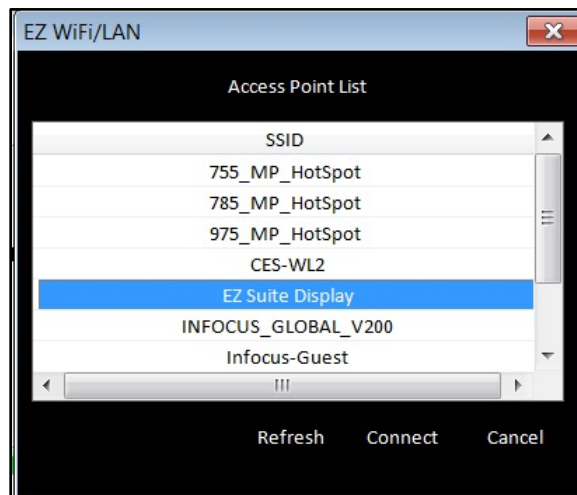

8. Click **Cancel**, when the EZ WiFi/LAN tries to connect to the display.