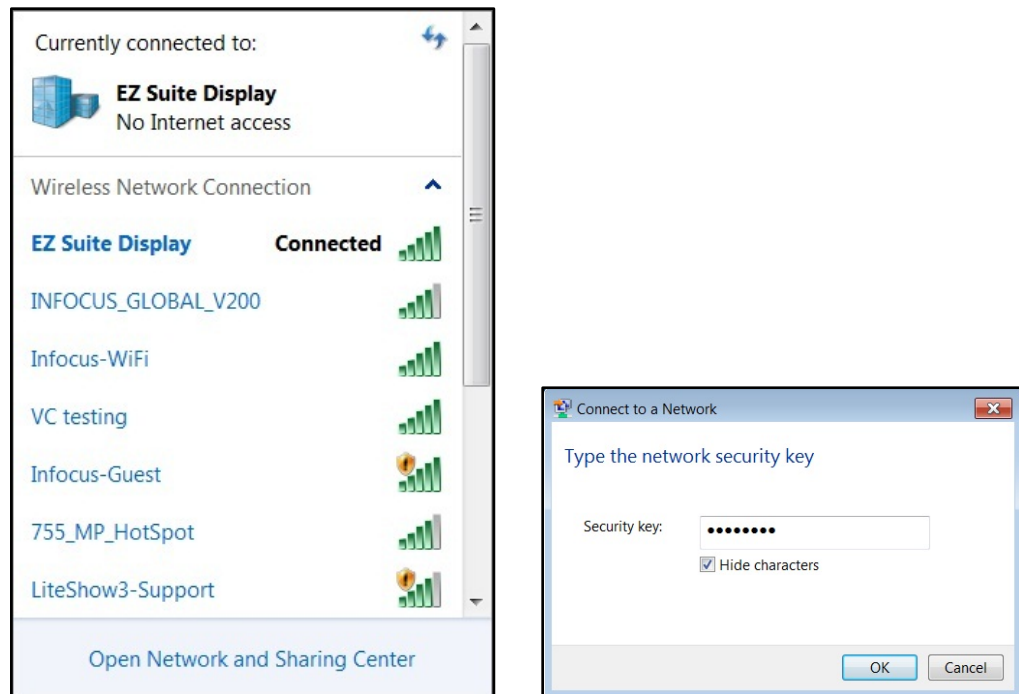

1. From the PC, open the WiFi SSID list and select the access point indicated in the Welcome page. Enter the displayed PSK if encryption is enabled.

XP

WIN7