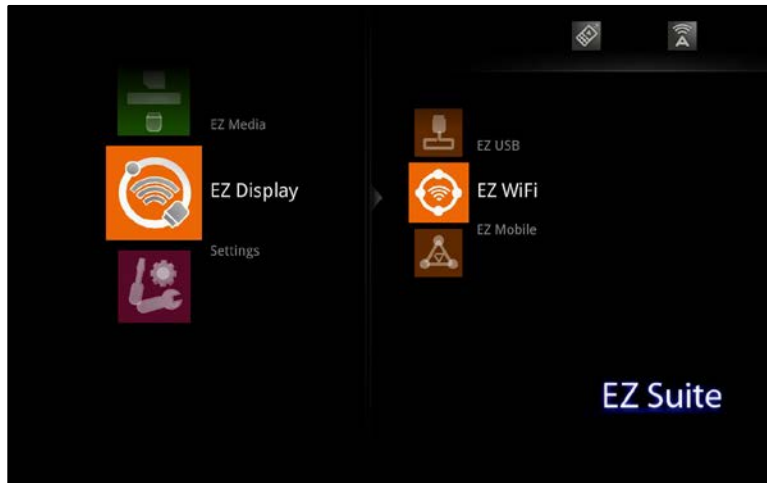

## Specifications

Display Aspect Ratio	4:3, 16:9, 16:10
OS support	Windows XP SP3, Vista SP2, Win 7 SP1 and Win 8 (Starter versions not supported)
Interface	WiFi 802.11n (2T2R recommended)
Display mode	<ul style="list-style-type: none"><li>• Mirror Display</li><li>• Extension Display (<i>not supported in Win 8</i>)</li><li>• Performance mode</li><li>• Quality mode</li><li>• Split screen</li><li>• Audio on/off (<i>Audio streaming is not supported by Win XP</i>)</li><li>• Compatible mode</li></ul>
Setting	<ul style="list-style-type: none"><li>• Split control</li></ul>

## First installation

1. *On the EZ Suite Display:* Make sure that the USB WiFi adapter is inserted and enabled.
2. Select EZ Display > WiFi Display.

3. The WiFi Welcome page will be displayed, and the display is ready to receive wireless video.