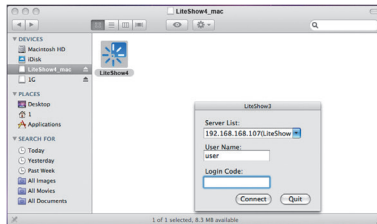

- 2) Plug in LiteShow. The LiteShow instructions below will display on the display when LiteShow is ready for use.

- 3) Download the Utility from the LiteShow USB token, or download from the web following these instructions:
- Verify that your computer's wireless connection is enabled and connect to the LiteShow wireless network.

Windows 7/8

Mac OSX

- Open your browser. Although the LiteShow page should display automatically, you can also enter the IP address displayed on the display into your web browser.

Note: The default IP address of LiteShow is 192.168.100.10.

- c) Login as “None” (no password is required). Click **Download** for the appropriate utility (Mac or Windows), and follow the Installation Wizard instructions.

- 4) Once the installation is complete, a LiteShow shortcut will be available on your desktop.

- 5) Click the LiteShow shortcut and enter the **Login Code** visible on the display.

Windows 7/8

Mac OSX

- 6) Click the  button to start projection.
Note: To enable QuadView projection, click the desired Quadrant button (1-4).