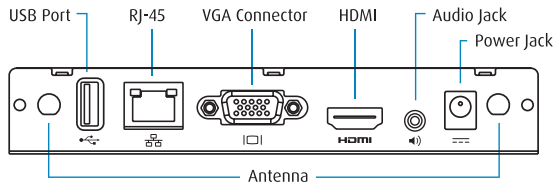

LiteShow4™

Wireless Presentation Adapter

Model Name: INLITESHOW4

Quick Installation Guide

Version: 1.0
091INF510001
Date: July 24, 2014

1. Package Contents

- LiteShow 4 module
- LiteShow USB token
- Power Adapter (DC +5V, 2.5A)
- Antenna (2)
- Mounting hardware
- Quick Installation guide with warranty card
- Quick Installation guide for mobile applications

2. Physical Details

- Front Panel

- Rear Panel

3. Installation for Windows and Mac

- 1) Attach the antennas to LiteShow, connect a VGA or HDMI cable between the LiteShow and your display, and turn on the display.

- 2) Plug in LiteShow. The LiteShow instructions below will display on the display when LiteShow is ready for use.

- 3) Download the Utility from the LiteShow USB token, or download from the web following these instructions:
- Verify that your computer's wireless connection is enabled and connect to the LiteShow wireless network.