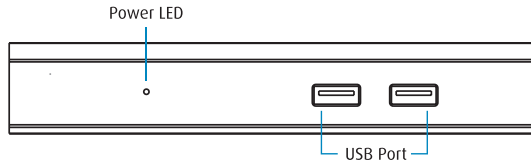

LiteShow4™

Wireless Presentation Adapter

Model Name: INLITESHOW4

Quick Installation Guide

Version: 1.0
091INF510001
Date: July 24, 2014

1. Package Contents

- LiteShow 4 module
- LiteShow USB token
- Power Adapter (DC +5V, 2.5A)
- Antenna (2)
- Mounting hardware
- Quick Installation guide with warranty card
- Quick Installation guide for mobile applications

2. Physical Details

- Front Panel

- Rear Panel

3. Installation for Windows and Mac

- 1) Attach the antennas to LiteShow, connect a VGA or HDMI cable between the LiteShow and your display, and turn on the display.