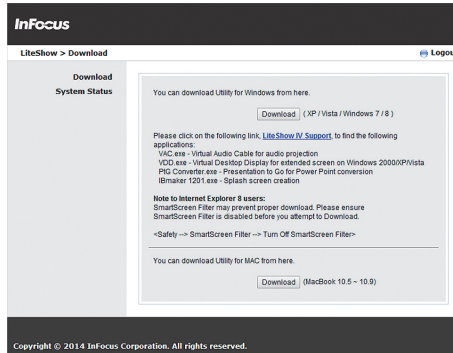

- 2) Plug in LiteShow. The LiteShow instructions below will display on the display when LiteShow is ready for use.

- 3) Download the Utility from the LiteShow USB token, or download from the web following these instructions:
- Verify that your computer's wireless connection is enabled and connect to the LiteShow wireless network.

Windows 7/8

Mac OSX

- Open your browser. Although the LiteShow page should display automatically, you can also enter the IP address displayed on the display into your web browser.

Note: The default IP address of LiteShow is 192.168.100.10.

- c) Login as “None” (no password is required). Click **Download** for the appropriate utility (Mac or Windows), and follow the Installation Wizard instructions.

- 4) Once the installation is complete, a LiteShow shortcut will be available on your desktop.