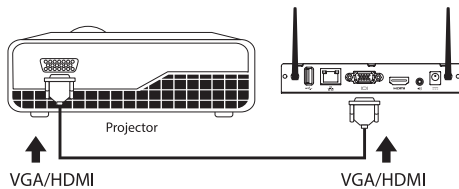

LiteShow4™

Wireless Presentation Adapter

Model Name: INLITESHOW4

Quick Installation Guide

Version: 1.0
091INF510001
Date: July 24, 2014

1. Package Contents

- LiteShow 4 module
- LiteShow USB token
- Power Adapter (DC +5V, 2.5A)
- Antenna (2)
- Mounting hardware
- Quick Installation guide with warranty card
- Quick Installation guide for mobile applications

2. Physical Details

- Front Panel

- Rear Panel

3. Installation for Windows and Mac

- 1) Attach the antennas to LiteShow, connect a VGA or HDMI cable between the LiteShow and your display, and turn on the display.

- 2) Plug in LiteShow. The LiteShow instructions below will display on the display when LiteShow is ready for use.

- 3) Download the Utility from the LiteShow USB token, or download from the web following these instructions:
- Verify that your computer's wireless connection is enabled and connect to the LiteShow wireless network.