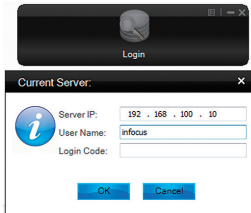

Windows 7/8

Mac OSX

- Open your browser. Although the LiteShow page should display automatically, you can also enter the IP address displayed on the display into your web browser.

Note: The default IP address of LiteShow is 192.168.100.10.

- c) Login as “None” (no password is required). Click **Download** for the appropriate utility (Mac or Windows), and follow the Installation Wizard instructions.

- 4) Once the installation is complete, a LiteShow shortcut will be available on your desktop.

- 5) Click the LiteShow shortcut and enter the **Login Code** visible on the display.

Windows 7/8

Mac OSX

- 6) Click the  button to start projection.
Note: To enable QuadView projection, click the desired Quadrant button (1-4).