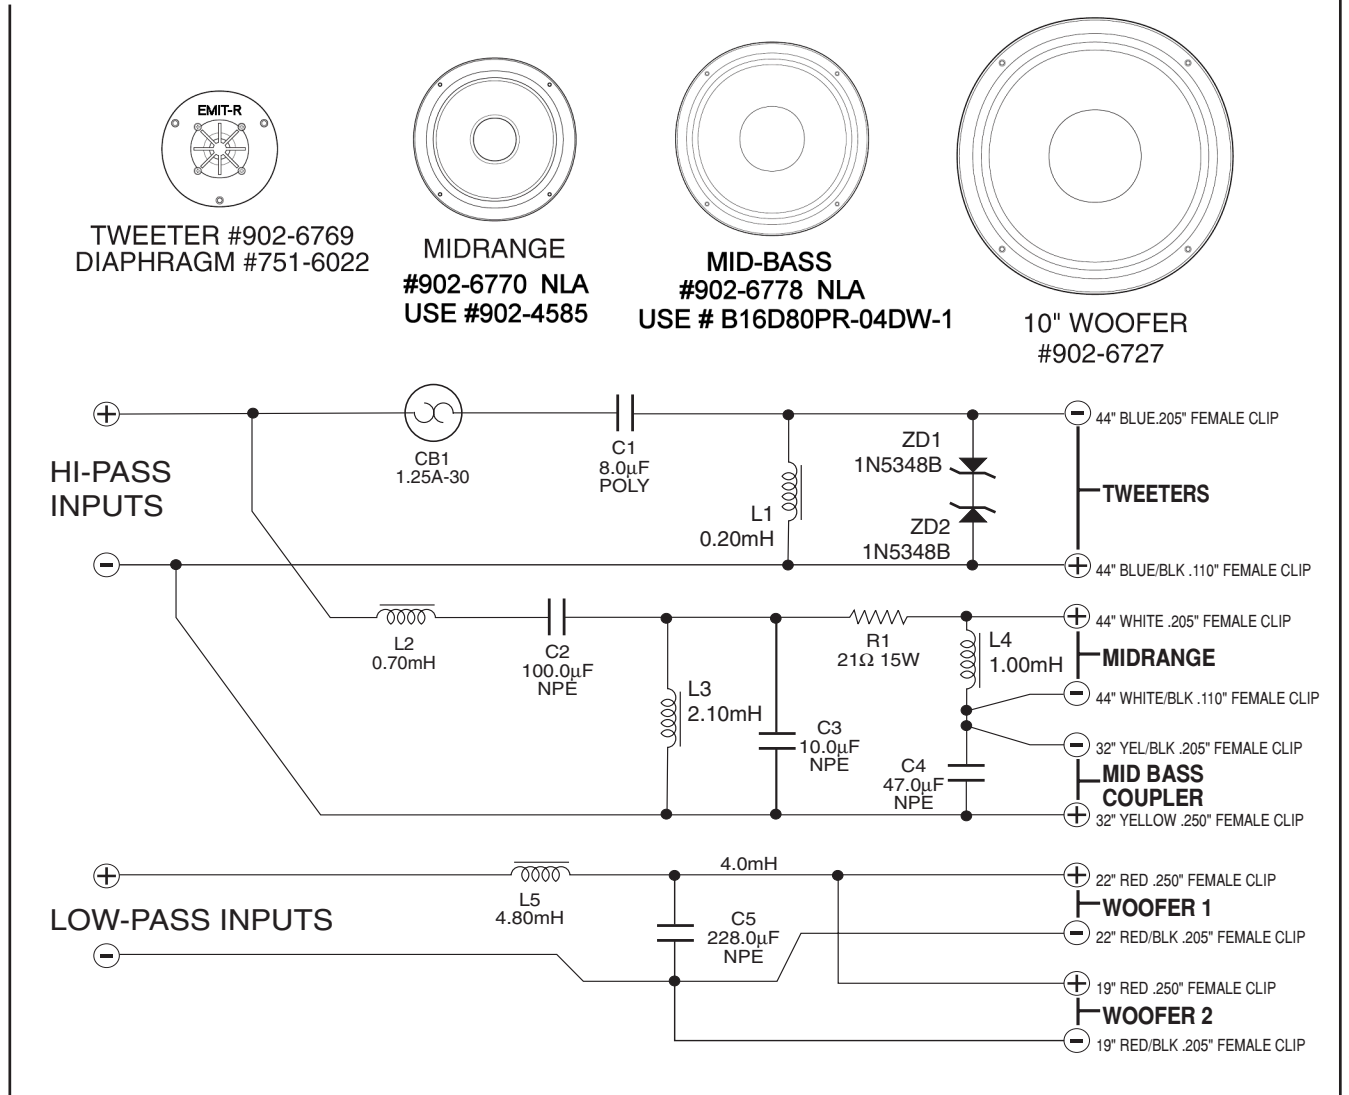

CS 3009

Crescendo Series 4-Way Speaker

SPECIFICATIONS

ACOUSTIC & ELECTRICAL SPECIFICATIONS:

- Nominal Impedance: 8 ohms
- Power Rating: 30 to 275 watts
- Crossover Frequencies: 200Hz, 800Hz, 3000Hz
- Frequency Response: 35Hz-35kHz +/-3dB
- Sensitivity: 90dB 2.8V/1 meter

PHYSICAL SPECIFICATIONS:

- 1x - EMIT-R Tweeters
- 1x - 4" (10.2cm) IMG Midrange
- 1x - 6-1/2" (cm) Midbass Coupler
- 2x - 10" (16.5cm) IMG Woofer
- Dimensions: 47"H x 12-1/2"W" x 16"D
  119.4cm(H) x 31.3cm(W) x 40cm(D)
- Cabinet: Not Sold
- Grille: #A026-6736
- Crossover: #A015-6746
- Logo: #716-6342
- Glide Feet: #826-2290
- Rod Assembly: N/A
- CB1: #871-1974

PRODUCTION HISTORY

- Introduced in 1993
- Discontinued 1996
- Original Retail Price: $1,999.00/pair

TECHNICAL INFORMATION

CS 3009 Crescendo Series 4-Way Speaker