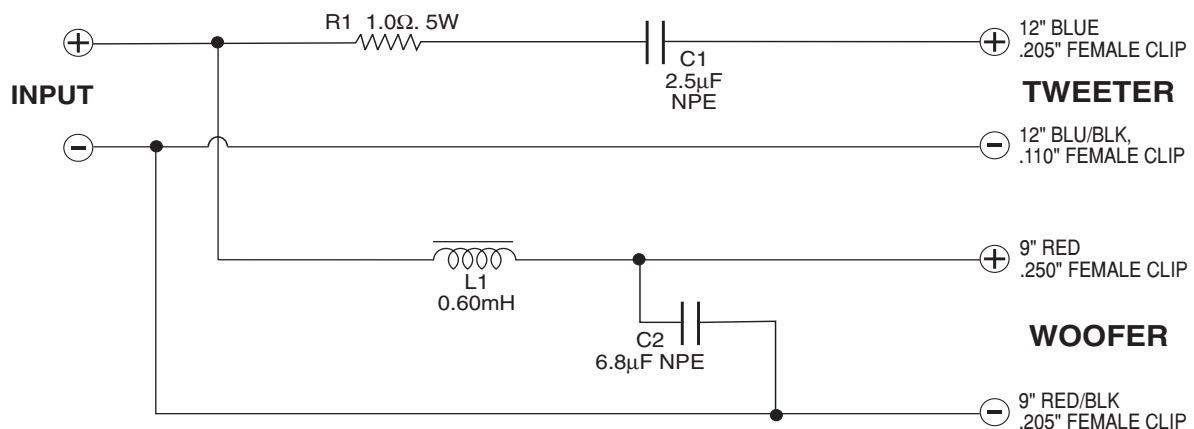

SS-2001

Sterling Series 2-Way Speaker

SPECIFICATIONS

ACOUSTIC & ELECTRICAL SPECIFICATIONS:

- Nominal Impedance: 8 ohms
- Power Rating: 10-60 watts
- Sensitivity: 90dB
- Crossover Frequencies: 4500Hz
- Frequency Response: 74Hz-20kHz +/-3dB

PRODUCTION HISTORY

- Introduced in 1993
- Discontinued 1996
- Original Retail Price: $159.00/pair

PHYSICAL SPECIFICATIONS:

- 1x - 1/2" (1.27cm) Polycarbonate Tweeter
- 1x - 5-1/4" (16.3cm) Polycarbonate Woofer
- Dimensions: 9"H x 11-5/8"W" x 6-5/8"D
  22.8cm(H) x 13.3cm(W) x 16.8cm(D)
- Cabinet: Not Sold
- Grille: #026-6728
- Crossover: #A015-6738
- Logo: #716-6722

TECHNICAL INFORMATION