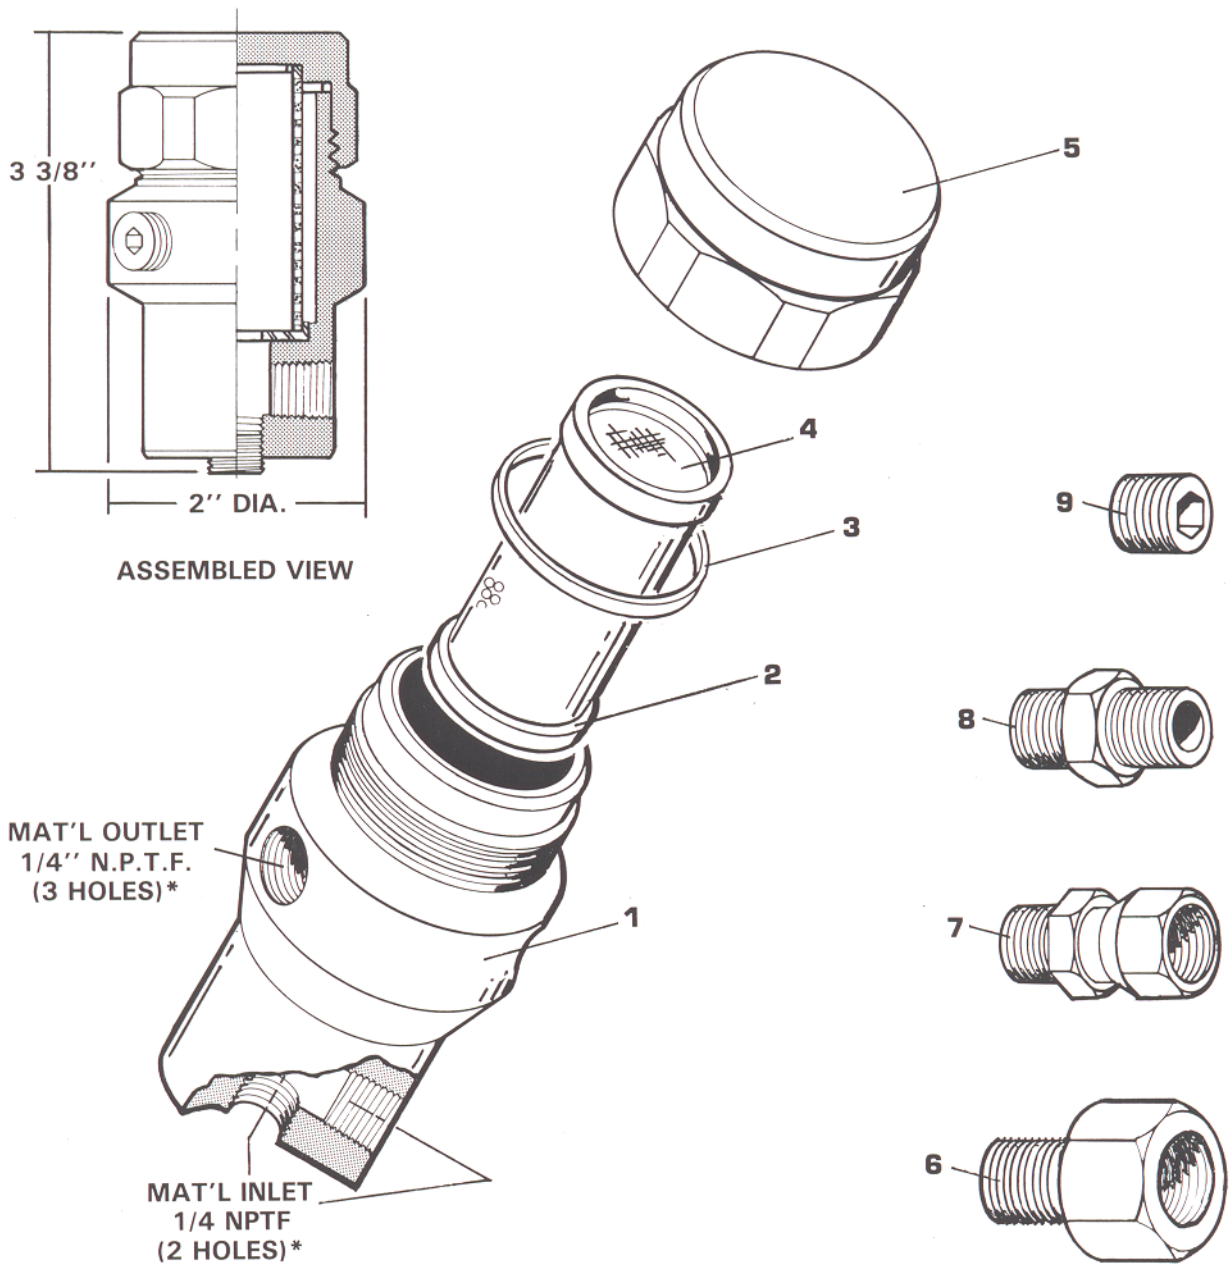

DISASSEMBLY

Refer to Figure 1.

NOTE: Be sure all pressure is relieved and all air lines are disconnected before servicing material filter.

1. Unscrew and remove the **5** cap and **3** gasket.
2. Pull the **2** tube & cap ass'y out of the **1** body.
3. Remove the **4** screen from the **2** tube & cap ass'y for cleaning. This should be done periodically with a suitable solvent.
4. Reverse the above disassembly for assembly.

*(PLUG THE HOLES NOT BEING USED WITH 9)

REF. NO.	DESCRIPTION	MATERIAL	PART NO. (QTY)		
			636072	636072-1	636072-2
1	BODY	STEEL	91453	91453	91453
2	TUBE & CAP ASS'Y		65979	65979	65979
3	GASKET	CELCON	91346	91346	91346
4	SCREEN (30 MESH)	STAIN. STEEL	91192-5		
	SCREEN (70 MESH)	STAIN. STEEL		91192-2	91192-2
5	CAP	STEEL	91451	91451	91451
6	ADAPTER (3/8 NPTF(F) x 1/4 NPTF(M))	STEEL	71838	71838	71838
7	3/8" SWIVEL UNION	STEEL	75365	75365	
8	ADAPTER (1/4 NPTF x 3/8 NPTF)	STEEL	73581	73581	
9	1/4" PIPE PLUG	STEEL	Y17-51-N(3)	Y17-51-N(3)	Y17-51-N(3)