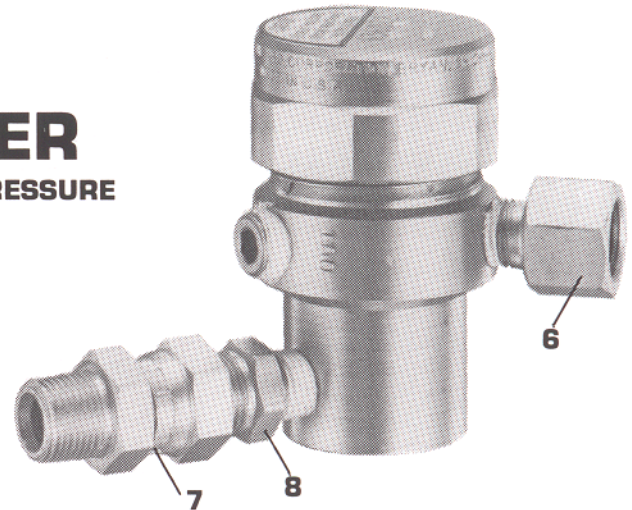

636072-X MATERIAL FILTER

5000 PSI (345 BAR) MAX. WORKING PRESSURE

THIS SHEET COVERS:

636072
30 MESH SCREEN

636072-1
70 MESH SCREEN

636072-2
70 MESH SCREEN

MODEL 636072

DESCRIPTION

This model is designed primarily for use with the Aro airless 17:1 ratio undercoating pumps. It is used for filtering asphalt type or, grease type rustproofing material.

INSTALLATION

Assemble **7** Swivel Union into the material outlet of the pump. Thread the female thread of the **7** swivel union onto the **8** Adapter at material inlet of filter. Assemble the material hose to the **6** adapter at material outlet of filter.

*(PLUG THE HOLES NOT BEING USED WITH 9)

REF. NO.	DESCRIPTION	MATERIAL	PART NO. (QTY)		
			636072	636072-1	636072-2
1	BODY	STEEL	91453	91453	91453
2	TUBE & CAP ASS'Y		65979	65979	65979
3	GASKET	CELCON	91346	91346	91346
4	SCREEN (30 MESH)	STAIN. STEEL	91192-5		
	SCREEN (70 MESH)	STAIN. STEEL		91192-2	91192-2
5	CAP	STEEL	91451	91451	91451
6	ADAPTER (3/8 NPTF(F) x 1/4 NPTF(M))	STEEL	71838	71838	71838
7	3/8" SWIVEL UNION	STEEL	75365	75365	
8	ADAPTER (1/4 NPTF x 3/8 NPTF)	STEEL	73581	73581	
9	1/4" PIPE PLUG	STEEL	Y17-51-N(3)	Y17-51-N(3)	Y17-51-N(3)