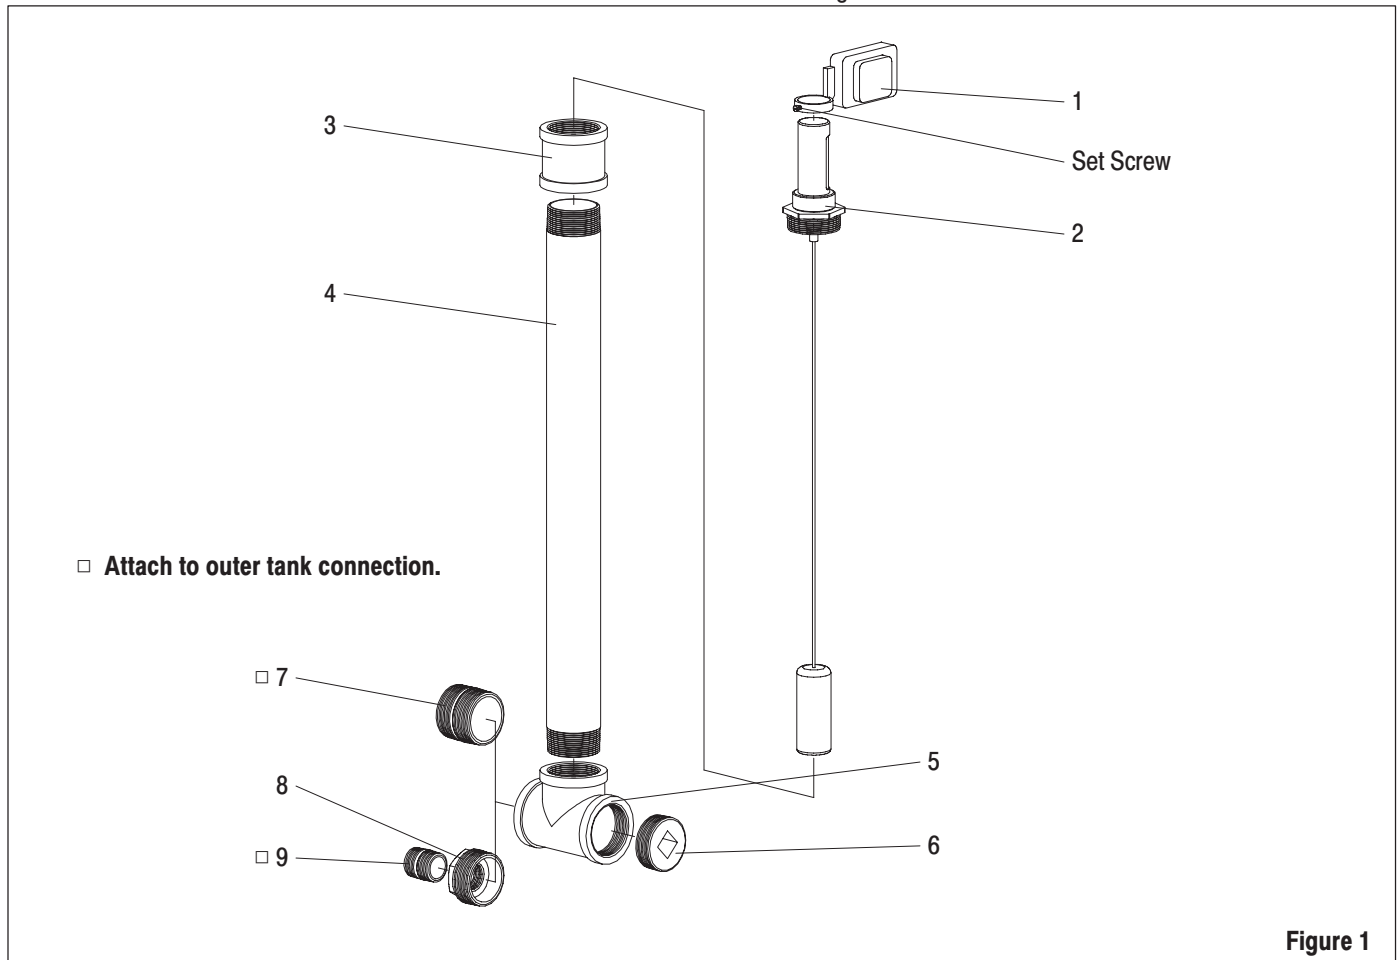

TANK LEAKAGE KIT AND ALARM

GENERAL DESCRIPTION

The 67385 tank leakage kit has been designed to detect leaks in double-walled tanks. If the inner tank should fail, the liquid leaks into the outer tank and into the leakage kit, raising the float and activating the alarm.

ALARM INSTALLATION

1. Install the 9 volt lithium battery in the alarm.
2. Loosen the set screw located on the metal ring of the alarm. Slide the

ring over the top of the (2) leakage detector. Position the ring to the level at which you want the alarm to sound. Tighten the set screw, securing the alarm in place.

NOTE: Be sure the switch on the alarm is facing one of the windows of the gauge guard. Be sure the set screw is against one of the solid sides of the gauge guards.

The switch located on the alarm can be used to silence the alarm after it has been activated. It will automatically reset the alarm when the magnet moves back out of the alarm area.

The switch can also be used to test the battery. Press it once to activate, and once again to reset.

Figure 1

PARTS LIST

Item	Description (size)	Qty	Part No.	Item	Description (size)	Qty	Part No.
1	Alarm	(1)	ALARM	6	Pipe Plug (2 - 11-1/2 N.P.T.)	(1)	Y17-28-C
2	Leakage Dectector	(1)	K-2-24	7	Pipe Nipple (2 - 11-1/2 N.P.T. x 2")	(1)	Y27-19-C
3	Coupling (2 - 11-1/2 N.P.T.)	(1)	Y43-49-C	8	Reducing Bushing (2 - 11-1/2 N.P.T. male x 1 - 11-1/2 N.P.T. female)	(1)	Y45-27-C
4	Pipe Nipple (2 - 11-1/2 N.P.T. x 24")	(1)	96560	9	Pipe Nipple (1 - 11-1/2 N.P.T. x 1-1/2")	(1)	Y27-16-C
5	Tee (2 - 11-1/2 N.P.T.)	(1)	Y43-39-C				