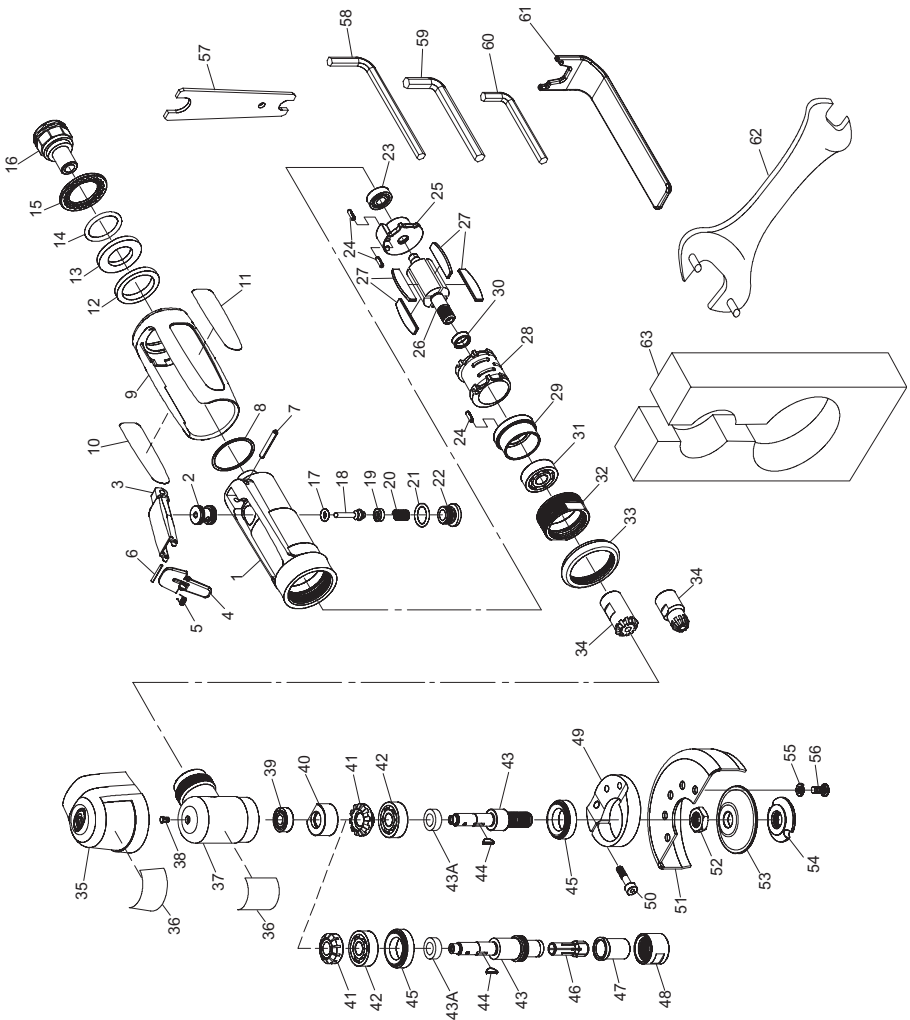

16574006
Edition 1
May 2006

AC and AG Grinder

Parts Information

Save These Instructions

AC and AG Grinder Exploded Diagram

(Dwg.TP1994)

AC and AG Grinder Parts List

Item	Part Description	Part Number	Item	Part Description	Part Number
---	Housing Assembly (312 and 320 Series)	22041388	32	Motor Clamp	22037451
33			Housing Cap	22037535	
---	Housing Assembly (314 Series)	22041396	34	Pinion (312 and 314 Series)	22037469
* 1	Motor Housing	---		Pinion (320 Series)	22037550
* 2	Valve Bushing	---	35	Angle Head Cap Assembly	22041644
---	Throttle Lever Assembly	22041412	36	Warning Label	WL2-BTF
* 3	Throttle Lever	---	37	Angle Housing Assembly	22041651
* 4	Throttle Lever Latch	---	36	Warning Label	WL2-BTF
* 5	Latch Spring	---	38	Grease Fitting	D0F9-879
* 6	Latch Pin	---	39	Upper Arbor Bearing	22037279
7	Throttle Lever Pin	80096456	40	Grease Wick	22037501
* 8	Gasket, O-Ring	22041404	41	Gear (312 and 314 Series)	22037477
9	Composite Housing Assembly	22037154		Gear (320 Series)	22037568
10	Warning Label	WL1-BTF	42	Lower Arbor Bearing	107-97
11	Nameplate (312AG3)	312AG3-301	43	Arbor, 3/8" -24 THD	80114424
	Nameplate (312AC4)	312AC4-301		Arbor, 1/4" Collet	80114416
	Nameplate (314AG3)	314AG3-301	43A	Spacer	80114408
	Nameplate (314AC4)	314AC4-301	44	Key	22037642
	Nameplate (320AG3)	320AG3-301	45	Arbor Bearing Cap	22037527
	Nameplate (320AC4)	320AC4-301	46	1/4" Collet (AC Series)	22037352
* 12	Muffler Element	22041370	47	Collet Cap (AC Series)	22037378
* 13	Silencer	22037220	48	Collet Nut (AC Series)	22037360
* 14	O-Ring	22037238	49	Guard Adaptor (AG Series)	22037659
15	Exhaust Deflector	22037217	50	Cap Screw (AG Series)	22037667
16	Inlet Bushing	22037204	51	Wheel Guard (AG Series)	AG20-106-3
* 17	Valve O-Ring	107-314	52	Flange Spacer (AG Series)	22037717
18	Valve Stem	22037246	53	Wheel Flange (AG Series)	22037709
19	Valve Spring Seat	107-710	54	Wheel Nut (AG Series)	22037725
20	Valve Spring	22037253	55	Lockwasher, Guard Mounting (AG Series)	22037691
* 21	Valve Plug O-Ring	308-251			
22	Valve Plug	103-266	56	Screw, Guard Mounting (AG Series)	22037683
* 23	Rear Rotor Bearing	22037279	57	Wrench (AC Series)	302-69
24	Cylinder Dowel	308-98	58	Hex Key (5 mm) (AG Series)	22037733
25	Rear End Plate	22037261	59	Hex Key (3 mm) (AG Series)	22037758
26	Rotor	22037295	60	Hex Key (2.5 mm) (AG Series)	22037766
* 27	Vane Packet (set of 4 vanes)	22041636	61	Spanner Wrench (AG Series)	22041271
28	Cylinder	22037287	62	Wrench	22041263
29	Front End Plate	22037444	63	Tool Holder	22040992
30	Front Rotor Bearing Spacer	22037329	+	Piped Away Exhaust Kit	LG1-K284
* 31	Front Rotor Bearing	107-97			