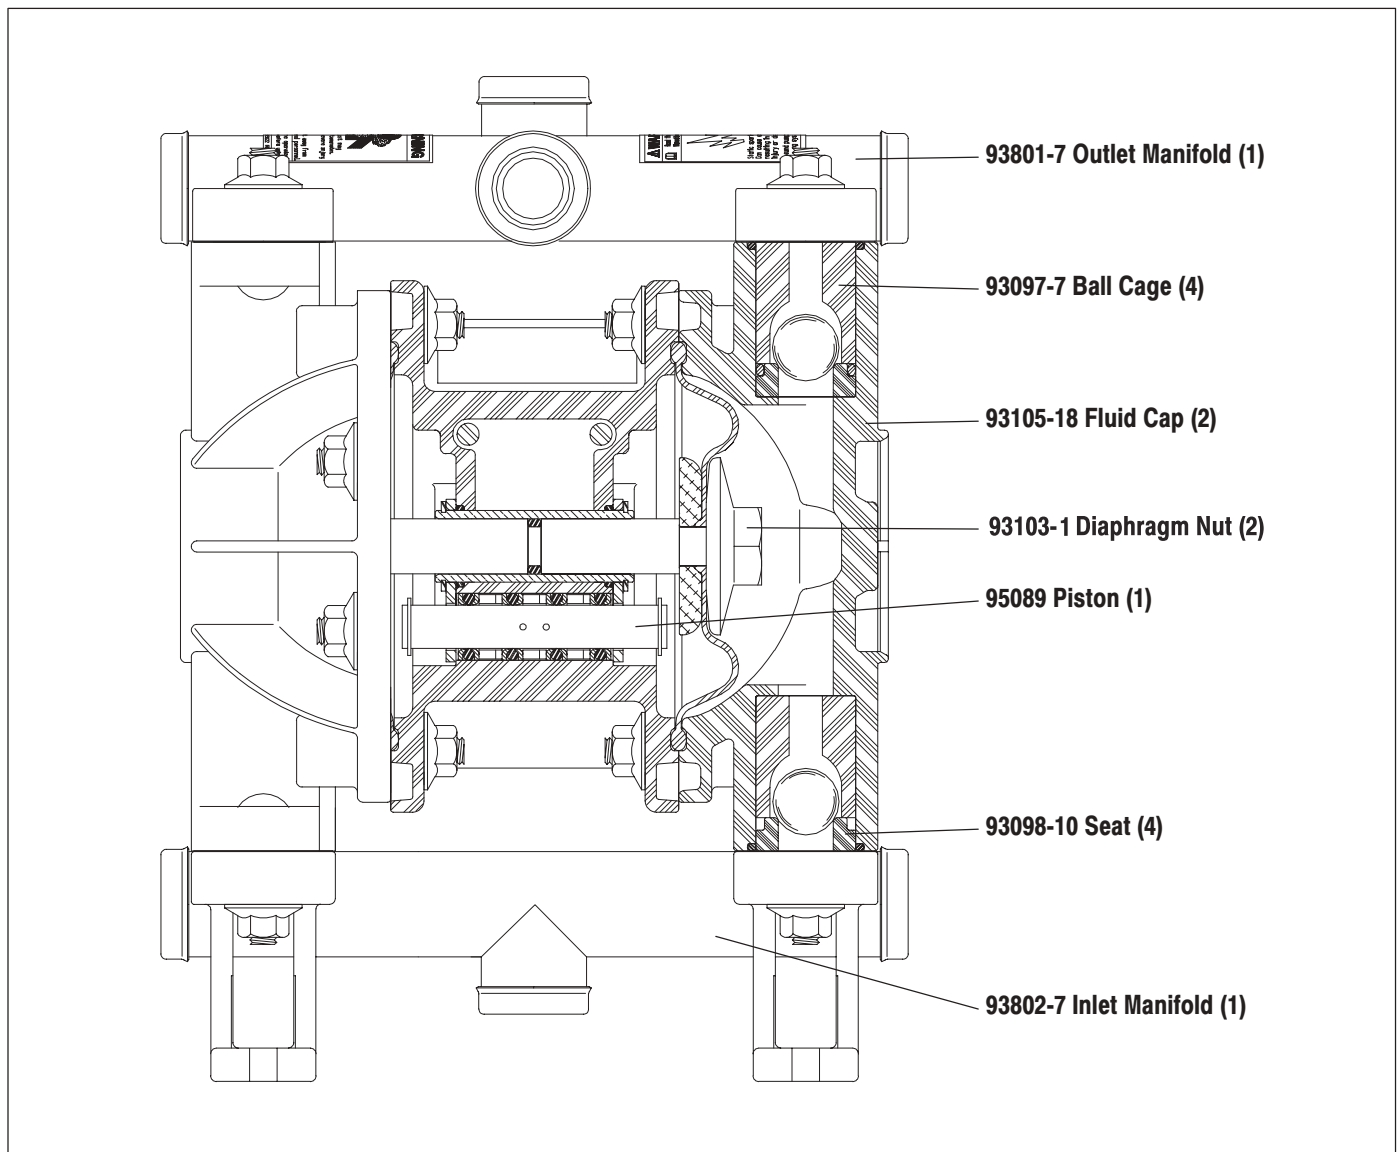

670003 and 670003-344 SPECIAL 1/2" DIAPHRAGM PUMPS

GENERAL DESCRIPTION

The 670003-X special 1/2" diaphragm pumps are similar to models 66605J-XXX diaphragm pumps. These pumps feature a single piece inlet manifold and a single piece outlet manifold.

The 670003-X models and their standard model counterparts are shown in the chart at right. A 66605X-X Operator's Manual (PN 97999-99) is to be used for General Information, Installation, Operation and Maintenance. Follow the standard parts list with the exception of the items listed below.

MODEL CHART

670003-X Model	Standard Model	Fluid Section Repair Kit	Air Section Repair Kit
670003	66605J-3EB	637140-EB	637141
670003-344	66605J-344	637140-44	637141

PN 97999-918

INGERSOLL RAND COMPANY LTD

209 NORTH MAIN STREET - BRYAN, OHIO 43506

(800) 495-0276 • FAX(800) 892-6276

© 2013 CCN 99886780

www.ingersollrandproducts.com

ARO

IR Ingersoll Rand
Industrial Technologies