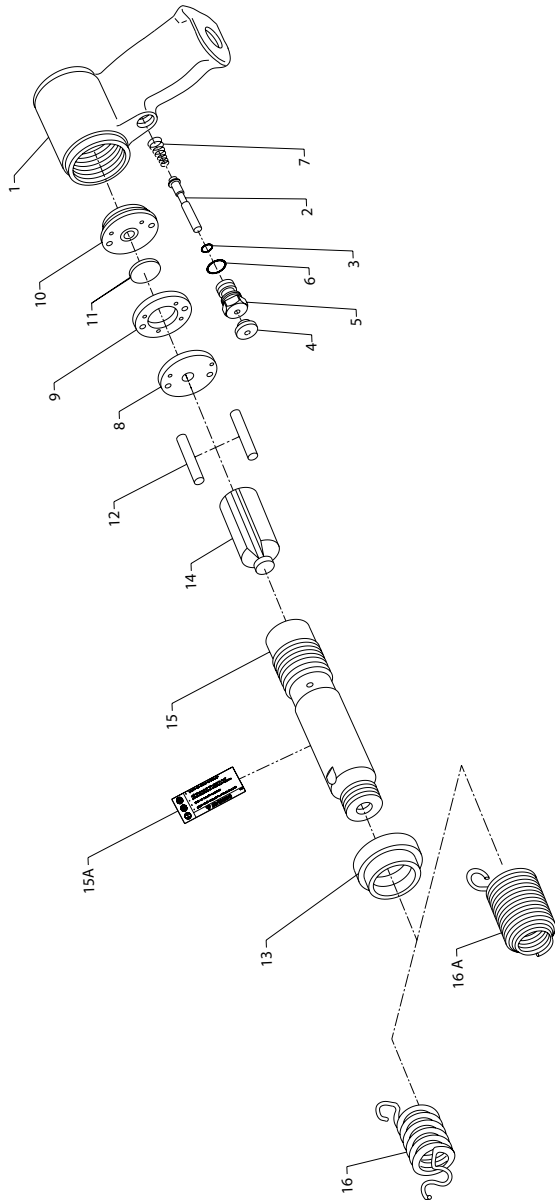

772 Model Air Percussive Hammer Exploded Diagram

(Dwg. TPC526-2)

772 Model Air Percussive Hammer Parts List

Item	Part Description	Part Number	Item	Part Description	Part Number
1	Offset Handle Assembly	772-A59	◆ 12	Dowel Pin (2)	MC121-32
	Throttle Valve and Bushing Assembly	MC10B-A302	13	Exhaust Deflector	AV11-85
2	Throttle Valve Assembly	MC121-302	14	Piston	MC121-5
◆ 3	Throttle Valve Face	R00B1-159	15	Barrel	772-6
4	Throttle Valve Button	R00AR2C-305A	15A	Warning Label	WARNING-6-99
5	Throttle Valve Bushing Assembly	MC10B-A503		Tool Retainer	
◆ 6	Throttle Valve Bushing Seal	R000BR-210	◆ 16	Quick-Change Type	AVC10-183A
◆ 7	Throttle Valve Spring	508-51	16A	Safety Type	AVC1-83
8	Valve Seat	MC121-3	*	Carrying Case	MC121-A96
9	Valve Spacer	MC121-8	*	Tune-up Kit (includes illustrated items 3, 6, 7, 11, 12 [2], 16 and Bottle of Oil)	772-TK1
10	Valve Cap	MC121-4			
◆ 11	Valve	MC121-2			

* Not illustrated.

◆ Indicates Tune-up Kit part.

Parts and Maintenance

When the life of the tool has expired, it is recommended that the tool be disassembled, degreased and parts be separated by material so that they can be recycled.