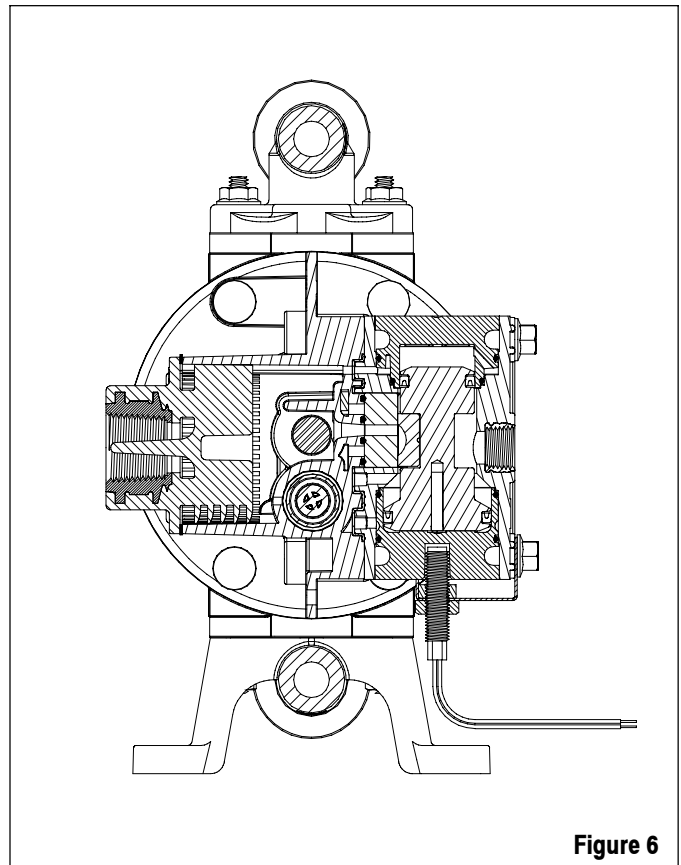

1. Remove (134) bolts from the major valve and remove (135) valve block.
2. Remove (141) valve plate and (140) valve insert from the valve block.
3. Remove (136) plug and (111) spool. Assemble 67407 spool and (136) plug into valve block. NOTE: Apply Lubriplate (94276) to all "O" rings, "U" cups and mating parts.
4. Replace (140) valve insert and (141) valve plate in valve block. NOTE: Assemble (140) valve insert with "dished" side toward (141) valve plate.
5. Assemble 96563 adapter (with 95276 sensor attached) to valve block. Attach (135) valve block to (101) motor body, using (134) bolts. NOTE: Torque to 15 - 20 in. lbs (1.7 - 2.3 Nm).

Figure 4

ASSEMBLY VIEW

Figure 5

CROSS SECTION VIEW

Figure 6

Free Manuals Download Website

<http://myh66.com>

<http://usermanuals.us>