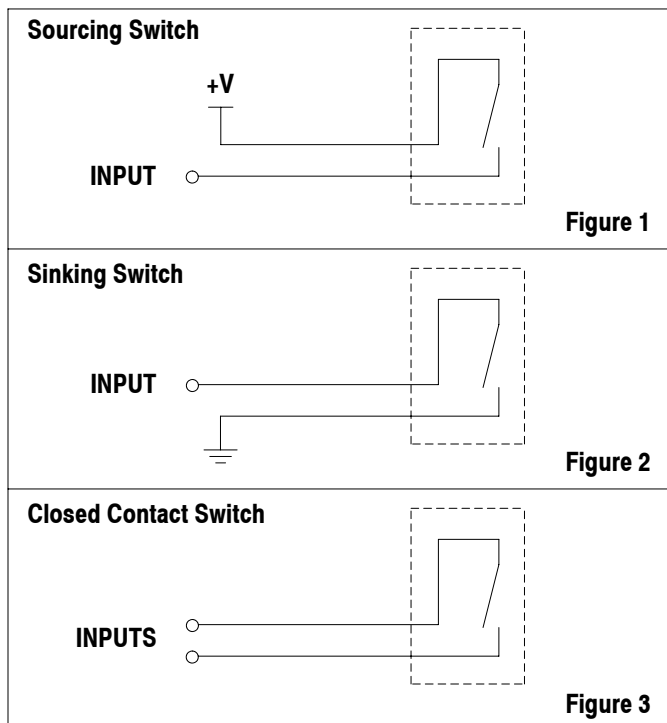

GENERAL DESCRIPTION

The ARO diaphragm pump cycle sensor kits provide a closed contact output each time the pump completes a cycle. This signal may be used to record cycles for maintenance purposes or batching if the discharge volume of each complete cycle is known.

Some parts of the pump must be replaced with those included in the kits to enable the activation of the switch.

OPERATION

Maximum Operating Voltage - 200 V DC.

Switching Current - 0.5 Amps

Once the kit is installed in the pump, it may be interfaced with a control device in the following ways:

As a SOURCING switch (see figure 1) for use with PLC's.

As a SINKING switch (see figure 2) for use with PLC's.

As a closed contact switch (see figure 3) for use with meters.

67386 SENSOR INSTALLATION

Refer to figure 4.

1. Remove (134) bolts from the major valve and remove (135) valve block.
2. Remove (141) valve plate and (140) valve insert from the valve block.
3. Remove (136) plug and (111) spool. Assemble 67407 spool and (136) plug into valve block. NOTE: Apply Lubriplate (94276) to all "O" rings, "U" cups and mating parts.
4. Replace (140) valve insert and (141) valve plate in valve block. NOTE: Assemble (140) valve insert with "dished" side toward (141) valve plate.
5. Assemble 96563 adapter (with 95276 sensor attached) to valve block. Attach (135) valve block to (101) motor body, using (134) bolts. NOTE: Torque to 15 - 20 in. lbs (1.7 - 2.3 Nm).