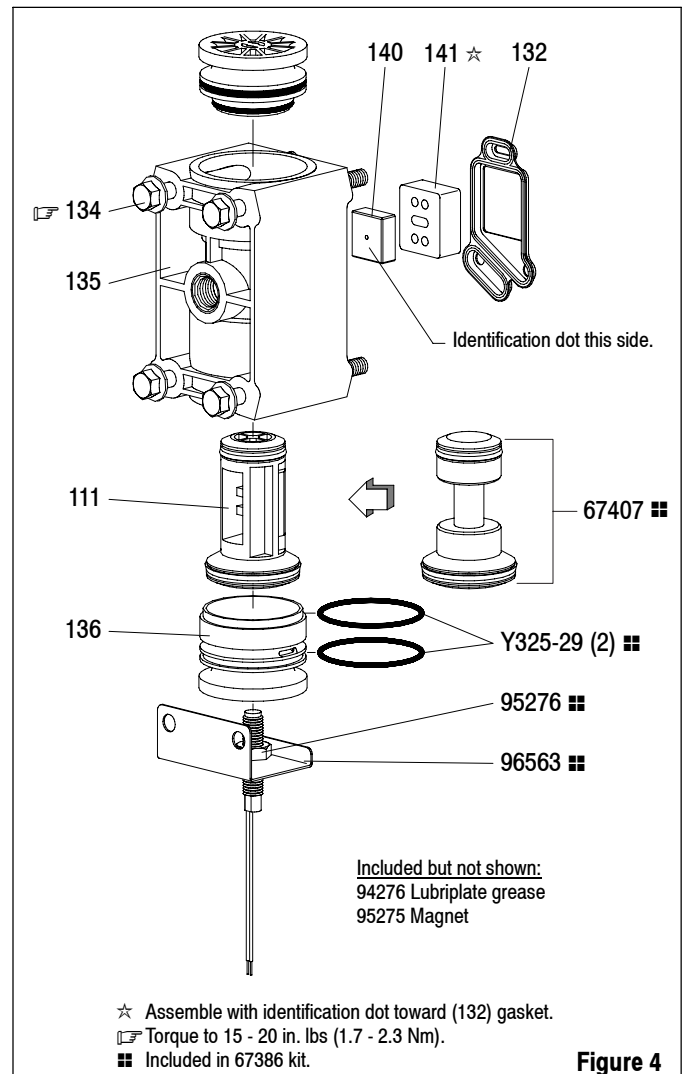

1. Remove (134) bolts from the major valve and remove (135) valve block.
2. Remove (141) valve plate and (140) valve insert from the valve block.
3. Remove (136) plug and (111) spool. Assemble 67407 spool and (136) plug into valve block. NOTE: Apply Lubriplate (94276) to all "O" rings, "U" cups and mating parts.
4. Replace (140) valve insert and (141) valve plate in valve block. NOTE: Assemble (140) valve insert with "dished" side toward (141) valve plate.
5. Assemble 96563 adapter (with 95276 sensor attached) to valve block. Attach (135) valve block to (101) motor body, using (134) bolts. NOTE: Torque to 15 - 20 in. lbs (1.7 - 2.3 Nm).