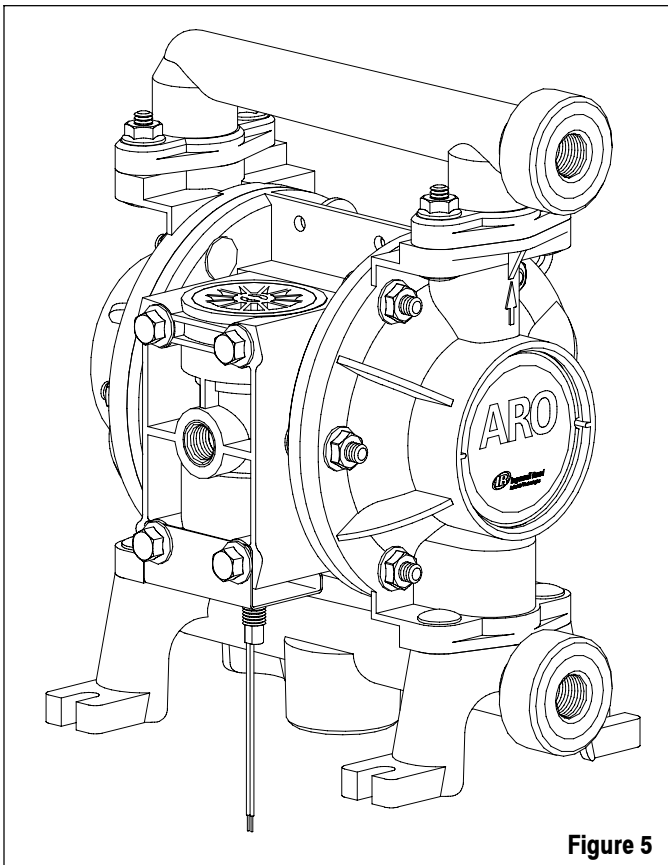

1. Remove (134) bolts from the major valve and remove (135) valve block.
2. Remove (141) valve plate and (140) valve insert from the valve block.
3. Remove (136) plug and (111) spool. Assemble 67407 spool and (136) plug into valve block. NOTE: Apply Lubriplate (94276) to all "O" rings, "U" cups and mating parts.
4. Replace (140) valve insert and (141) valve plate in valve block. NOTE: Assemble (140) valve insert with "dished" side toward (141) valve plate.
5. Assemble 96563 adapter (with 95276 sensor attached) to valve block. Attach (135) valve block to (101) motor body, using (134) bolts. NOTE: Torque to 15 - 20 in. lbs (1.7 - 2.3 Nm).

Figure 4

ASSEMBLY VIEW

Figure 5

CROSS SECTION VIEW

Figure 6

Free Manuals Download Website

<http://myh66.com>

<http://usermanuals.us>