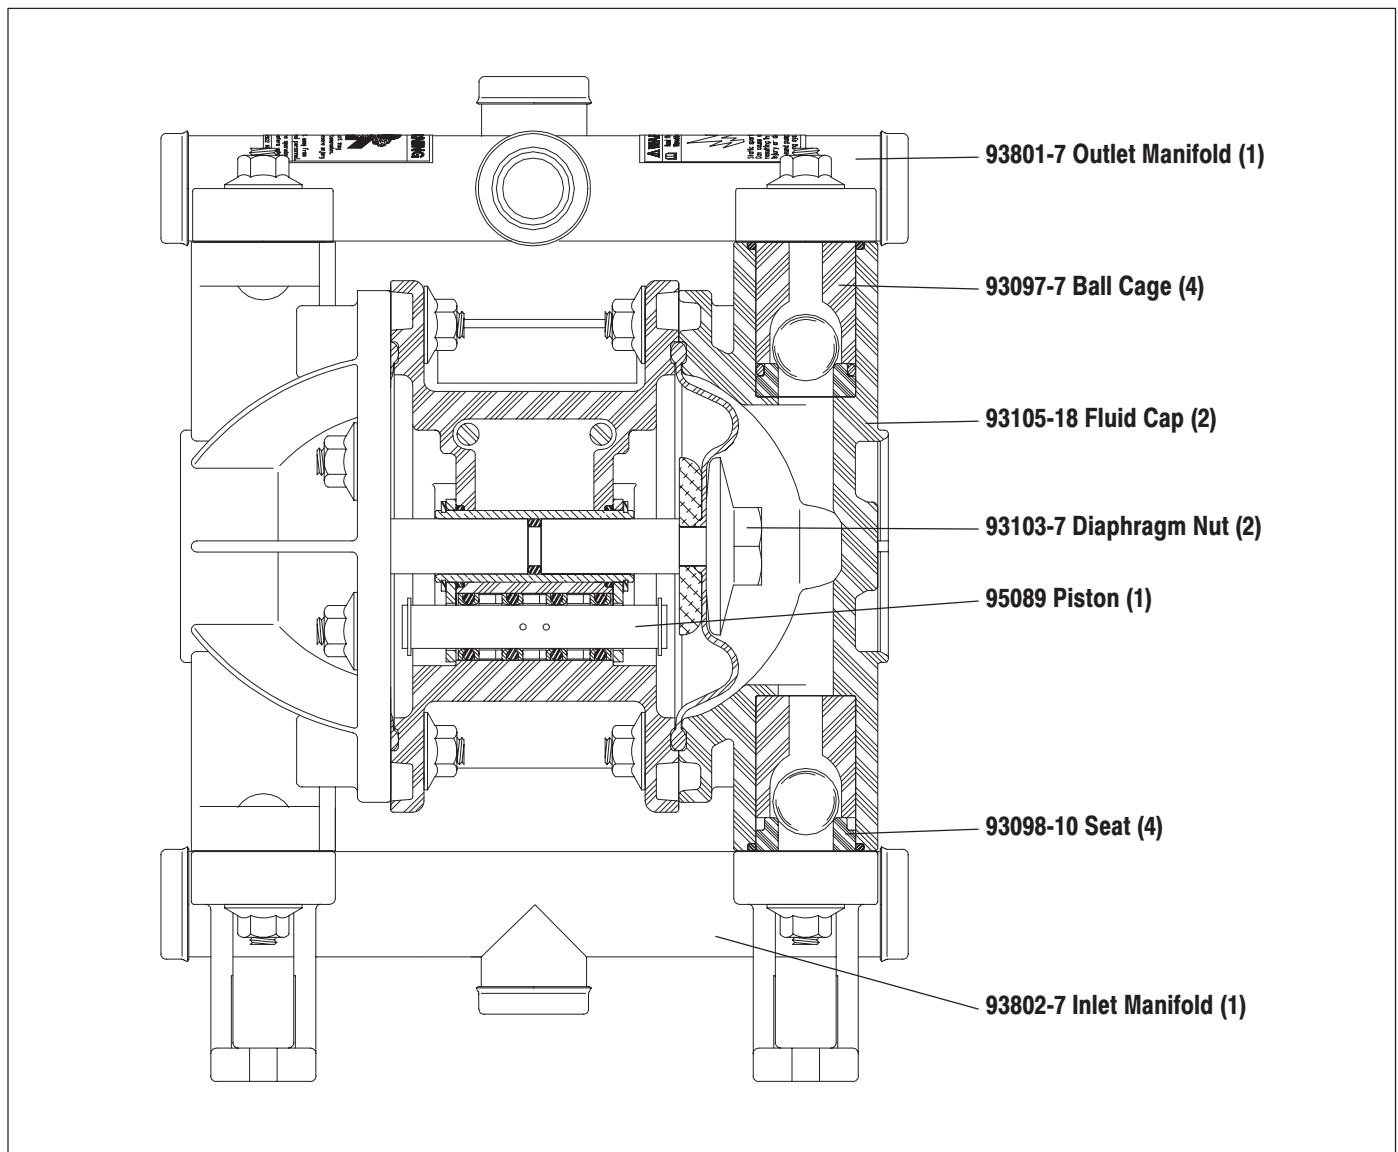

670003 and 670003-344 SPECIAL 1/2" DIAPHRAGM PUMPS

GENERAL DESCRIPTION

The 670003-X special 1/2" diaphragm pumps are similar to models 66605J-XXX diaphragm pumps. These pumps feature a single piece inlet manifold and a single piece outlet manifold.

MODEL CHART

670003-X Model	Standard Model	Fluid Section Repair Kit	Air Section Repair Kit
670003	66605J-3EB	637140-EB	637141
670003-344	66605J-344	637140-44	637141

PN 97999-918

INGERSOLL-RAND COMPANY
 P.O. BOX 151 • ONE ARO CENTER • BRYAN, OHIO 43506-0151
 ☎ (419) 636-4242 • FAX (419) 633-1674