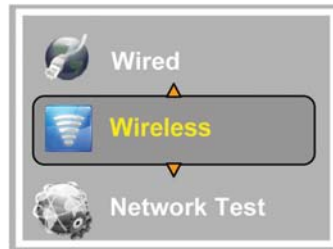

Congratulations on your purchase of a high-quality Insignia product. Your Blu-ray Disc player has built-in Wi-Fi that lets you connect your player to the Internet to download BD-Live content.

This guide includes two options for configuring your wireless connection:

- Connecting to a broadcasting wireless network using DHCP
- Connecting to a wireless network using WPS (Wi-Fi Protected Setup)

NOTE: You only have to perform this procedure once. The next time you turn on your player, it will connect to the network automatically.

Connecting to a broadcasting wireless network using DHCP

NOTE: You only have to perform this procedure once. Once you have connected to a network, the next time you turn on your player, it will automatically connect to the same network.

To set up a network connection:

1. 1 Press **ENTER**. The *Settings* menu opens.
2. 2 Press **▲** or **▼** to select **Network**. The **Network** menu opens.