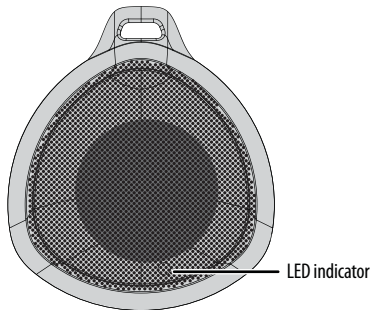

Top view

Bottom view

Charging your speaker

When the battery is low, the LED blinks red quickly and the speaker will have about 10 minutes of battery life left.

- Connect the small end of your charging cable to the micro-USB port on your speaker, then connect the other end to an available USB port on your computer.