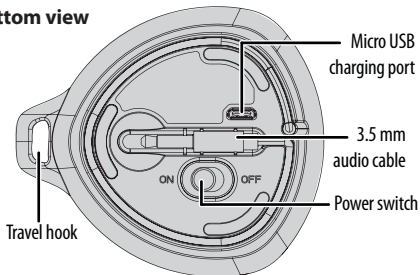

Top view

Bottom view

Charging your speaker

When the battery is low, the LED blinks red quickly and the speaker will have about 10 minutes of battery life left.

- Connect the small end of your charging cable to the micro-USB port on your speaker, then connect the other end to an available USB port on your computer.