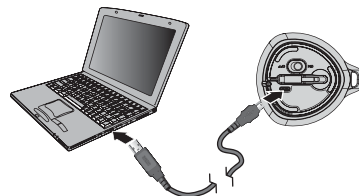

Package contents

- Bluetooth portable speaker
- Micro USB charging cable
- *Quick Setup Guide*

Features

- Travel hook for added portability
- Connects to your Bluetooth devices
- Embedded 3.5 mm audio cable
- Rechargeable battery

Top view

Bottom view

Charging your speaker

When the battery is low, the LED blinks red quickly and the speaker will have about 10 minutes of battery life left.

- Connect the small end of your charging cable to the micro-USB port on your speaker, then connect the other end to an available USB port on your computer.

	CHARGING	NOT CHARGING
Speaker is off	LED is red	LED is off
Speaker is on	LED is purple	LED is blue

Note: While searching for a wireless connection, the LED will blink red and blue quickly.

Before using your new product, please read these instructions to prevent any damage.

Connecting with the audio cable

- Plug the 3.5 mm audio cable into the audio jack on your audio device.
- When finished, put the 3.5 mm cable back into the bottom of your speaker for storage.

Connecting with Bluetooth