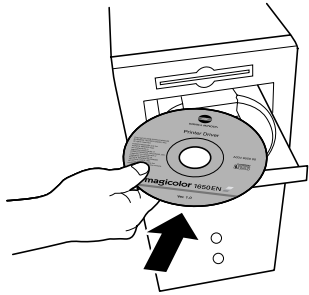

## Required Space - 需要的空間 - 所需空间 - 필요한 공간

Connect an Ethernet cable or a USB cable as shown (Ethernet and USB cables are not included in this shipment).

**When the plug and play dialog box appears, close it (For USB connections)**

如圖所示，連接乙太網路電纜或 USB 電纜（本交付件中不含乙太網路電纜或 USB 電纜）。

如果出現隨插即用對話方塊，請將其關閉。（對於 USB 連接）

如图所示，连接以太网电缆或 USB 电缆（本交付件中不含以太网电缆和 USB 电缆）。

如果出现即插即用对话框，请将其关闭。（对于 USB 连接）

그림과 같이 이더넷 케이블 또는 USB 케이블을 연결하십시오 (이더넷 및 USB 케이블은 제품 패키지에 포함되지 않습니다).

플러그 앤 플레이 대화 상자가 나타나면 대화 상자를 닫으십시오 (USB 연결용).

Insert the magicolor 1650EN Printer Driver CD/DVD in the CD-ROM/DVD drive of your PC.

Follow the instructions on the screen.

The PostScript driver may not be installed to your PC which runs Windows Vista if it is connected to the printer via a USB cable. In that case, select USB port in the "Add a printer" wizard to install the driver.