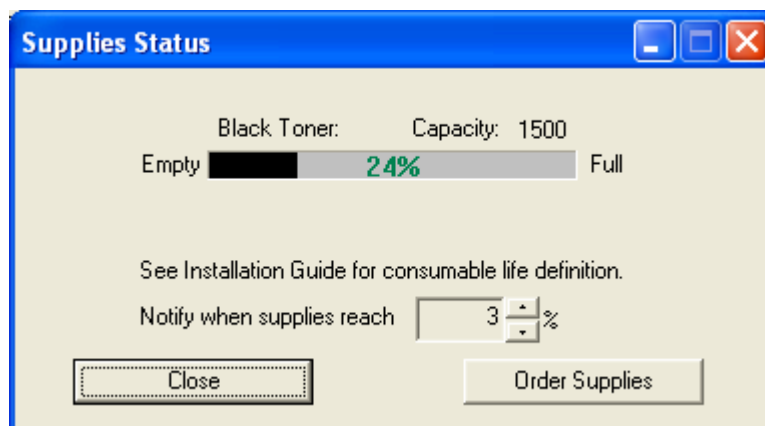

OPC drum cartridge

The printer includes one full-capacity OPC cartridge

- 20,000 pages (5% coverage, A4-size, continuous printing)

Use the Status Display to check the current level of toner in the PagePro 1350W. Click on "Order Supplies" to connect directly to the Q-Shop, Konica Minolta's site for purchasing consumables (Internet connection must be enabled)