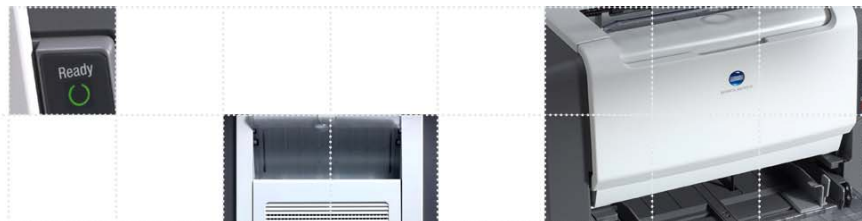

PagePro 1350W

The PagePro 1350W's design motto was "Easy to own, easier to use".

Supported media sizes