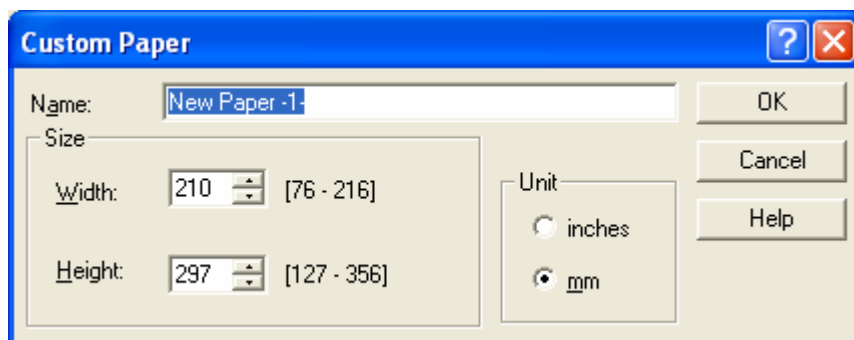

Define custom page sizes from the PagePro 1350W driver