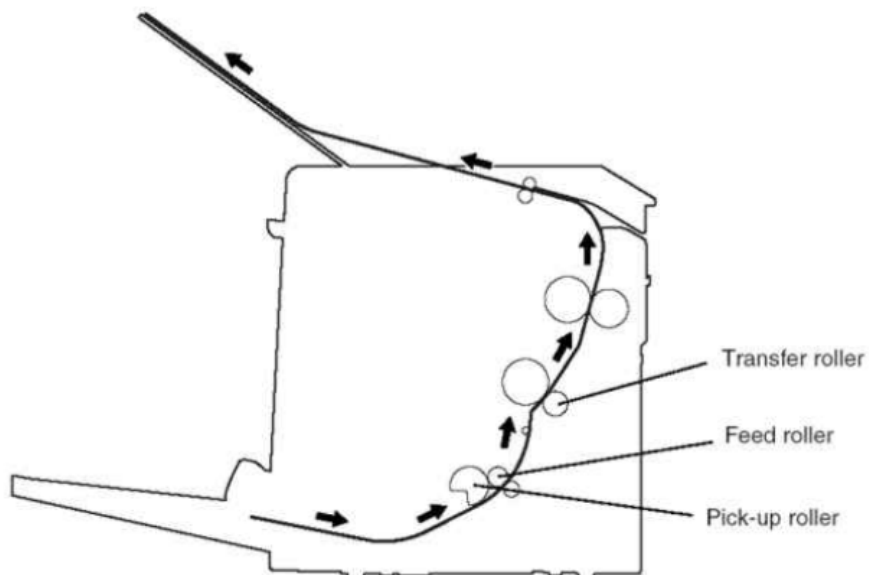

Paper path

The PagePro 1350W handles both standard weight and thick stock through the paper path.