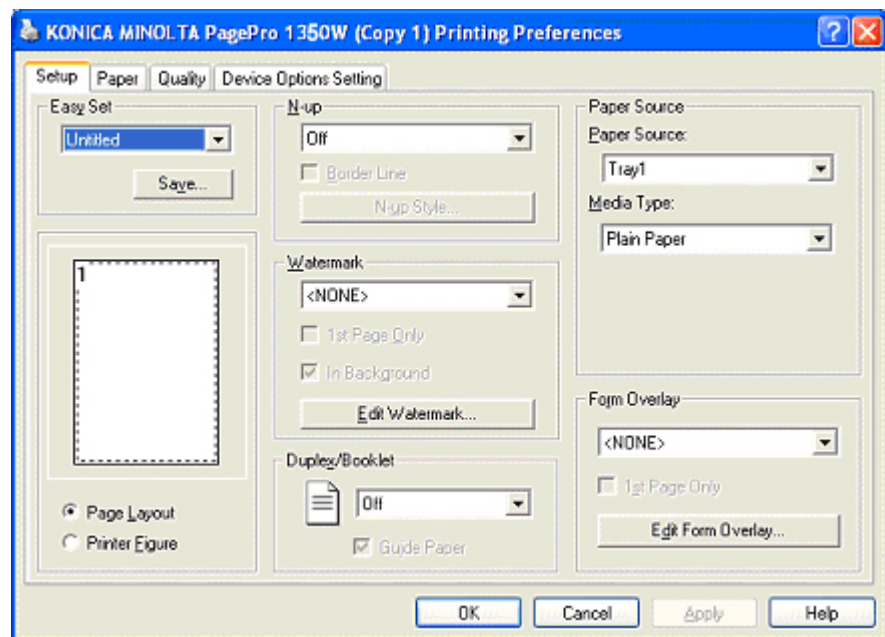

- Printer drivers for all supported version of Windows
- User documentation (PDF format)
- Status Display

Printer driver

The driver for the PagePro 1350W is very easy to use – see below for descriptions of each tab.

The PagePro 1350W features a tabbed layout that conforms to Microsoft standards making it very simple to understand. Use Easy Set to save often-used settings for various documents.

PagePro 1350W

All paper handling settings are found under the “Paper” tab.

Status Display

The Status Display provides detailed information about the printer including current levels for consumables and explanations of any errors that may occur.

The Status Display automatically establishes communication with the printer whenever the host PC powers on.