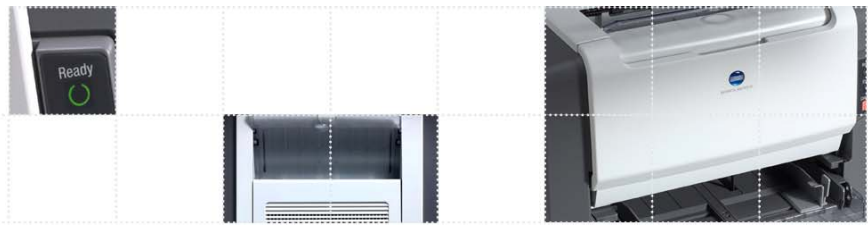

PagePro 1350W