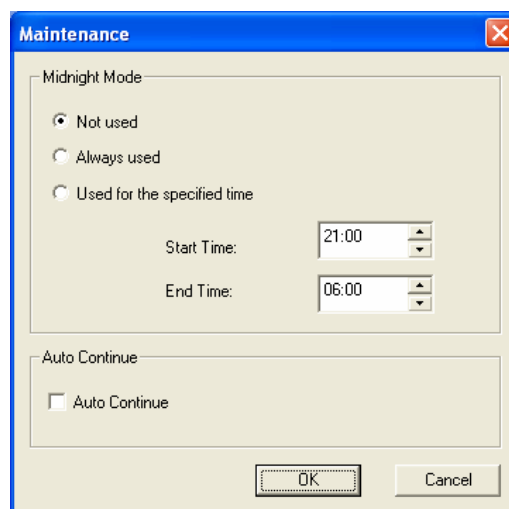

Use the Status Display to enable "Midnight Mode" quieter printing for all times or selected times during the day:

Clearance dimensions
(side view)

Clearance dimensions
(top view)

Controller

The PagePro 1350W uses the power of the Windows operating system to deliver great performance for less cost.