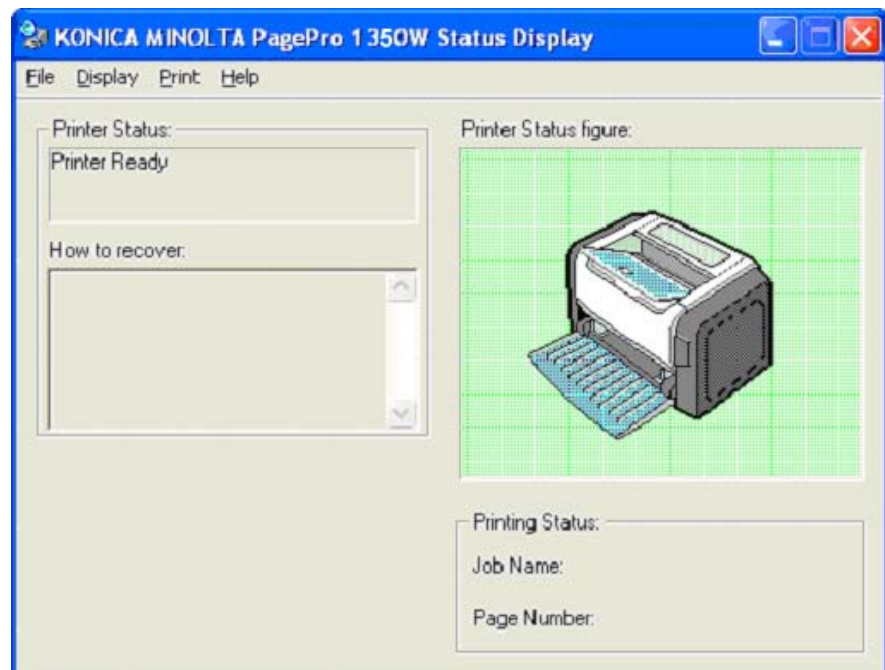

- Printer drivers for all supported version of Windows
- User documentation (PDF format)
- Status Display

Printer driver

The driver for the PagePro 1350W is very easy to use – see below for descriptions of each tab.

The PagePro 1350W features a tabbed layout that conforms to Microsoft standards making it very simple to understand. Use Easy Set to save often-used settings for various documents.

PagePro 1350W

All paper handling settings are found under the “Paper” tab.

Status Display

The Status Display provides detailed information about the printer including current levels for consumables and explanations of any errors that may occur.

The Status Display automatically establishes communication with the printer whenever the host PC powers on.