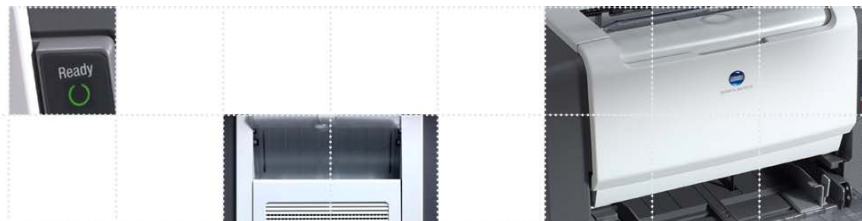

On-line Support

Konica Minolta provides the following on-line tools for marketing, sales, and end-user support:

GLOBAL SITE

Visit

<http://printer.konicaminolta.com/>
for the latest news, updates and drivers for the PagePro 1350W, and information about other printers.