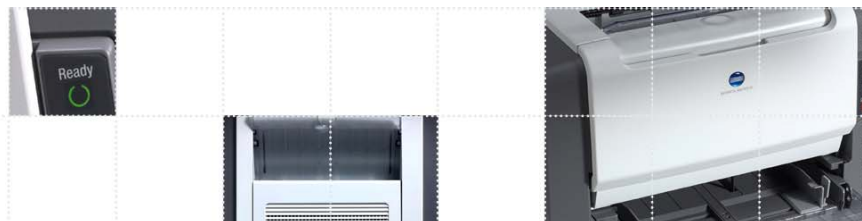

Contents

Introduction	4
Specs at a glance	5
Engine	6
<i>Duty cycle</i>	6
<i>Print speeds</i>	6
<i>First page out time</i>	6
<i>Physical dimensions</i>	7
<i>Operating environment conditions</i>	7
Controller	9
<i>Printer memory</i>	9
<i>Host computer requirements</i>	9
Paper handling	10
<i>Print media</i>	10
<i>Non-printable regions</i>	10
<i>Supported media sizes</i>	11
<i>Paper path</i>	12
Printer control	13
<i>Printer driver</i>	13
<i>Status Display</i>	14
<i>Printer control panel</i>	15
<i>Cancel button</i>	15
Consumables	16
<i>Toner cartridge</i>	16
<i>OPC drum cartridge</i>	16
On-line support	23
Information	24