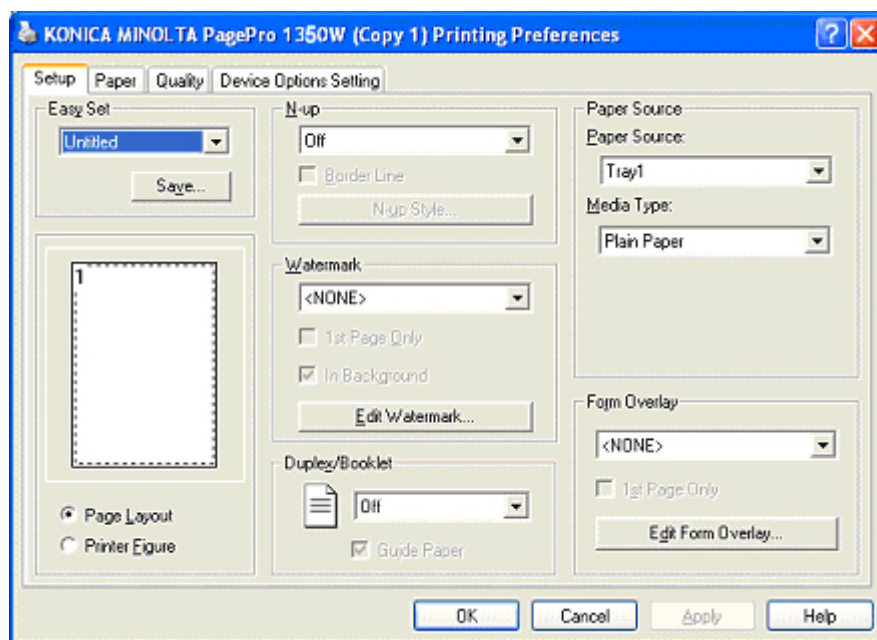

Printer driver

The driver for the PagePro 1350W is very easy to use – see below for descriptions of each tab.

The PagePro 1350W features a tabbed layout that conforms to Microsoft standards making it very simple to understand. Use Easy Set to save often-used settings for various documents.