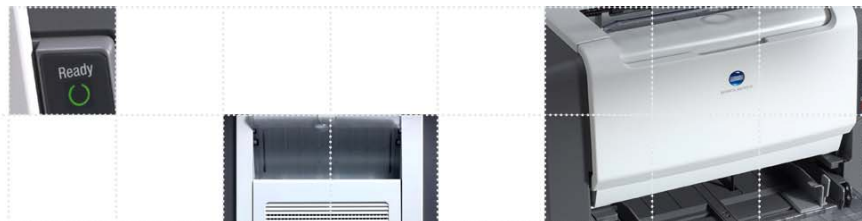

Information

Belgium and Luxemburg

Konica Minolta
Printing Solutions Europe B.V.
Tel: (+32) 2 – 479 64 23
Fax: (+32) 2 – 479 97 42

Denmark

Konica Minolta
Business Solutions Denmark a/s
Tel: (+45) 72 – 21 21 21
Fax: (+45) 72 – 21 21 22

Finland

Renatus OY
Tel: (+358) 9 4 20 61
Fax: (+358) 9 4 20 62 00

France

Konica Minolta
Printing Solutions France S.a.r.l
Tel: (+33) 01-41-07-93-93
Fax: (+33) 01-40-83-01-10

Germany and Austria

Konica Minolta
Printing Solutions Deutschland
GmbH
Tel: (+49) 89/63 02 67-0
Fax: (+49) 89/63 02 67-67

Italy

Konica Minolta
Business Solutions Italia S.p.a
Tel: (+39) 02 39 011 1
Fax: (+39) 02 39 011 219

Middle East

Konica Minolta
Printing Solutions Europe B.V.
Tel: (+97) 1 4 335 2574
Fax: (+97) 1 4 335 2573

Norway

Konica Minolta
Business Solutions Norway AS
Tel: (+47) 2 27 89 800
Fax: (+47) 2 27 89 850

Portugal

Konica Minolta
Business Solutions Portugal Lda
Tel: (+351) 217 81 47 00
Fax: (+351) 217 81 47 91

South Africa

Konica Minolta
Printing Solutions Europe B.V.
Tel: (+27) 011 – 249 4000
Fax: (+27) 011 – 249 4039

Spain

Konica Minolta
Business Solutions Spain S.A.
Tel: (+34) 91 327 73 00
Fax: (+34) 91 327 09 00

Sweden

Konica Minolta Business Solutions
Nordic AB
Tel: (+46) 8 – 622 51 00
Fax: (+46) 8 – 622 51 24

Switzerland

Konica Minolta Printing Solutions
B.V.
Tel: (+41) 1/740 96 40
Fax: (+41) 1/740 94 70

The Netherlands

Konica Minolta Printing Solutions
B.V.
Tel: (+31) 30 – 248 1200
Fax: (+31) 30 – 248 1211

United Kingdom and Ireland

Konica Minolta
Printing Solutions (UK) Ltd.
Tel: (+44) 1784 – 442255
Fax: (+44) 1784 – 461641

For all other countries

Konica Minolta
Printing Solutions Europe B.V.
Tel: (+31) 30 – 248 1200
Fax: (+31) 30 – 248 1211