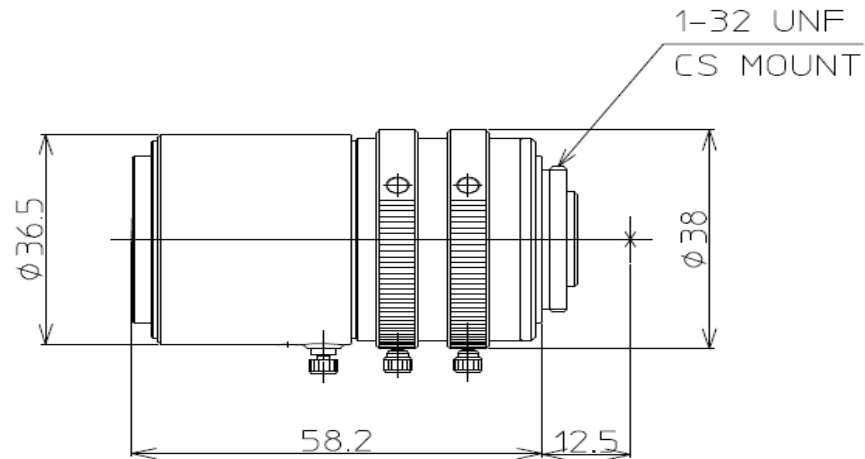

LMVZ3510-IR

Model	LMVZ3510-IR	
Focal Length (mm)	3.5~10	
Zoom Ratio	2.85x	
Image Size (mm)	1/2" ($\phi 8$)	
Iris Range (F-Stop)	F1.6~F22	
Iris Control	Manual	
Focus Control	Manual	
Minimum Focus Distance (m)	0.2	
Back Focal Length (mm)	W 8.0/T 17.4	
Flange Focal Length (mm)	12.5	
Angle of View in Degrees	Dia.	W 143.3/T 46.9
	Hor.	W 108.3/T 37.2
	Ver.	W 78.8/T 28.1
Field of View at M.O.D. (mm)	Dia.	W 1313/ T 183
	Hor.	W 585/ T 143
	Ver.	W 346/ T 106
Clear Aperture (mm)	Front	$\phi 24.8$
	Rear	$\phi 10.2$
Lens Construction	10 Groups 10 Elements	
Distortion (TV)	W -16.1%/T -1.9%	
Exit Pupil Position (mm)	W 133.5/T -31.3	
Mount	CS-Mount	
Weight (g)	99	