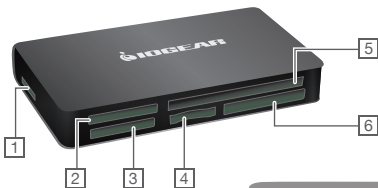

Quick Start Guide

USB 3.0 Multi-Card Reader / Writer

GFR381

PART NO. Q1338

Package Contents

- 1 x USB 3.0 Multi-Card Reader / Writer
- 1 x USB 3.0 Cable (Micro-B to standard A)
- 1 x Quick Start Guide
- 1 x Warranty Card

1. Micro SD

- Micro SD
- Micro SDXC
- T-Flash

2. MMC/SD*

- SD
- SDHC
- SDXC
- SD-Pro
- SD-Pleomax
- SD-Pro C
- SD-Ultra II
- SD-Ultra II Plus
- SD-Extreme III
- SD-Ultra X
- SD-Turbo
- SD-Supper
- SD Max
- Mini SD* **
- Mini SD-Pro* **
- Mini SD-Pleomax* **
- MMC
- MMC-Pleomax
- MMC Pro
- HS-MMC
- MMC Plus
- MMC-Plus Turbo
- RS MMC
- RS MMC-Pleomax
- RS MMC-Speed
- RS MMC-Max
- MMC Mobile
- MMC Mobile-ProC
- MMC Mobile-Pocketnet
- MMC Micro***

3. Memory Stick

- MS
 - MS-XC
 - MS-Magic Gate
 - MS-PRO Magic Gate
 - HS-MS-PRO Magic Gate
 - MS-DUO
 - MS DUO Magic Gate
 - MS-PRO Duo
 - HS-MS-PRO Duo
 - HS-MS-PRO Duo Magic Gate
 - MS-PRO Duo-PSP
 - MS-PRO Duo-Gaming
- Memory Stick