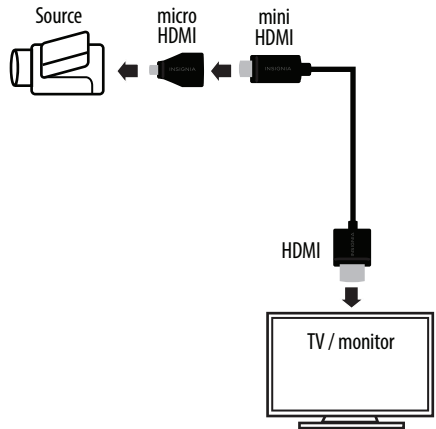

6 ft. Low-profile Mini / Micro HDMI Cable**PACKAGE CONTENTS**

- 6 ft. HDMI to Mini HDMI cable
- Mini-to-Micro HDMI adapter
- *Quick Setup Guide*

FEATURES

- Displays video and pictures from digital cameras/camcorders in stunning HD quality on a TV
- Includes Mini-to-Micro HDMI adapter for compatibility with most cameras/camcorders that have HDMI output
- Low-profile design fits in tight spaces and for easy storage/portability

**USING YOUR CABLE**

- 1 Check if your source device (such as a digital camera or camcorder) uses a mini HDMI or micro HDMI connection.
 - a. **If it uses mini HDMI:**
Connect the cable to your source device, then to your display (such as a TV or monitor).
 - b. **If it uses micro HDMI:** Connect the adapter to the mini HDMI connector on the cable, then connect the cable to your source device and your display (such as a TV or monitor).

- 2 Turn on your display, then select the HDMI input that you connected the HDMI cable to.
- 3 Use your source device to control output/playback.

Note: Use your display (output device) to adjust the volume. For more information, see the instructions that came with your source device.