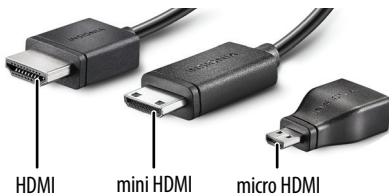

6 ft. Low-profile Mini / Micro HDMI Cable**PACKAGE CONTENTS**

- 6 ft. HDMI to Mini HDMI cable
- Mini-to-Micro HDMI adapter
- *Quick Setup Guide*

FEATURES

- Displays video and pictures from digital cameras/camcorders in stunning HD quality on a TV
- Includes Mini-to-Micro HDMI adapter for compatibility with most cameras/camcorders that have HDMI output
- Low-profile design fits in tight spaces and for easy storage/portability

**USING YOUR CABLE**

- 1 Check if your source device (such as a digital camera or camcorder) uses a mini HDMI or micro HDMI connection.
 - a. **If it uses mini HDMI:**
Connect the cable to your source device, then to your display (such as a TV or monitor).
 - b. **If it uses micro HDMI:** Connect the adapter to the mini HDMI connector on the cable, then connect the cable to your source device and your display (such as a TV or monitor).

- 2 Turn on your display, then select the HDMI input that you connected the HDMI cable to.
- 3 Use your source device to control output/playback.

Note: Use your display (output device) to adjust the volume. For more information, see the instructions that came with your source device.