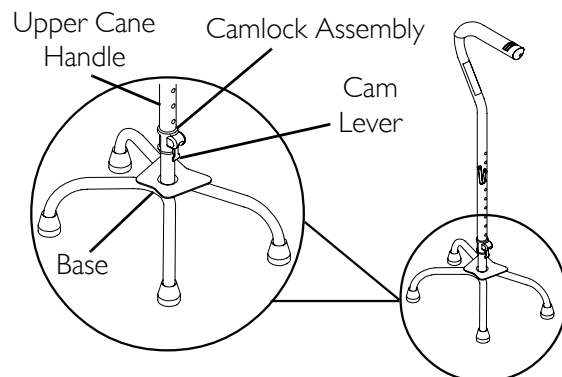

# Installing the Camlock

*NOTE: For this procedure, refer to Detail "B" of FIGURE 1.*

1. Remove old camlock assembly from upper cane handle.
2. Slide camlock assembly onto bottom of upper cane handle ensuring small tab on top front of camlock housing snaps into small notch on the bottom front of cane handle.
3. Operate cam lever up and down to ensure it opens and closes properly.

**FIGURE 1** Assembling the Camlock

# Reassembling the Quad Cane

*NOTE: For this procedure, refer to FIGURE 2.*

1. Raise cam lever before installing upper cane handle onto base.
2. Re-install cane handle with new camlock assembly onto cane base.
3. Push cam lever down.

*NOTE: This will engage the large tab on bottom rear of cam lever into large notch on rear of cane handle.*

4. Test cane to ensure that cane and camlock assembly are properly secured, i.e., no rattle or looseness of the cane base and upper cane handle.