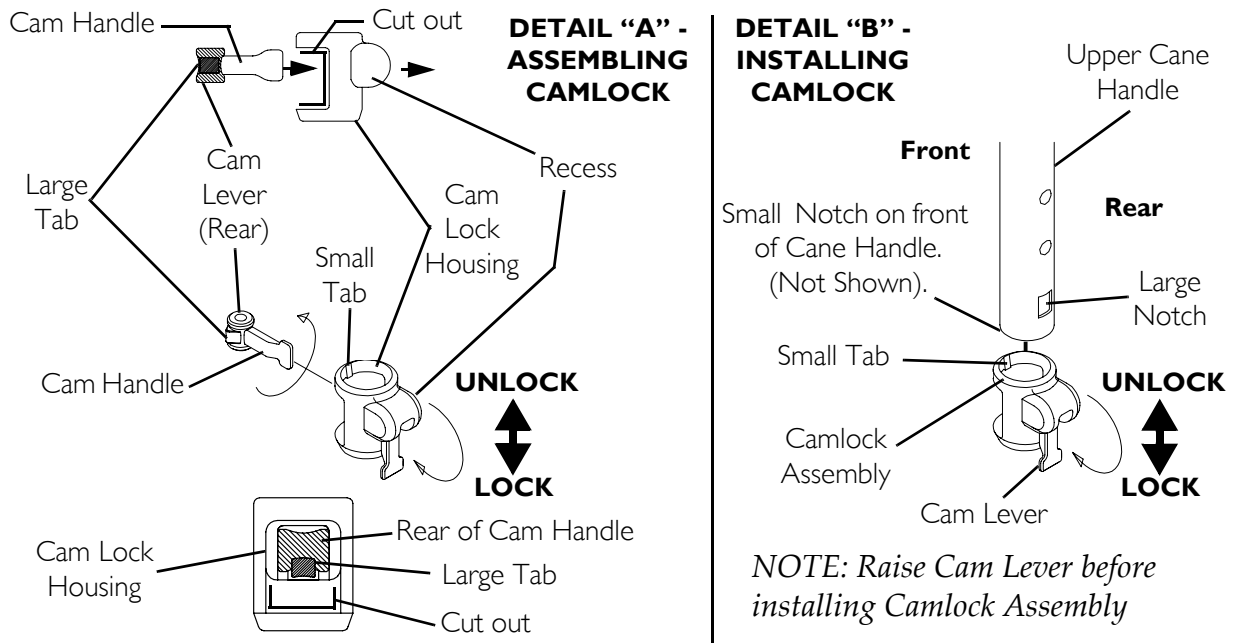

Installing the Camlock

NOTE: For this procedure, refer to Detail "B" of FIGURE 1.

1. Remove old camlock assembly from upper cane handle.
2. Slide camlock assembly onto bottom of upper cane handle ensuring small tab on top front of camlock housing snaps into small notch on the bottom front of cane handle.
3. Operate cam lever up and down to ensure it opens and closes properly.

FIGURE 1 Assembling the Camlock

Reassembling the Quad Cane

NOTE: For this procedure, refer to FIGURE 2.

1. Raise cam lever before installing upper cane handle onto base.
2. Re-install cane handle with new camlock assembly onto cane base.
3. Push cam lever down.

NOTE: This will engage the large tab on bottom rear of cam lever into large notch on rear of cane handle.

4. Test cane to ensure that cane and camlock assembly are properly secured, i.e., no rattle or looseness of the cane base and upper cane handle.