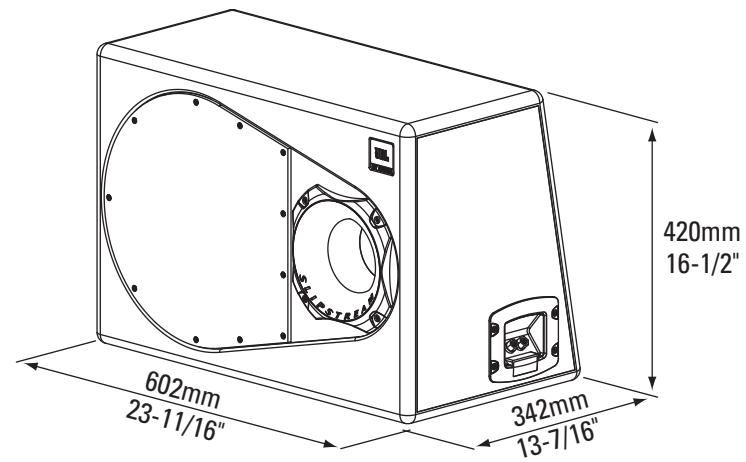

GT5-1204BR/GT5-1202BR