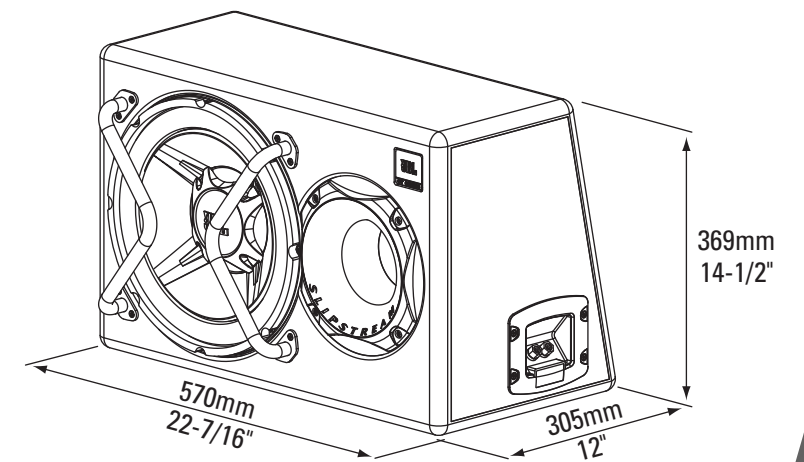

GT5-1204BR/GT5-1202BR