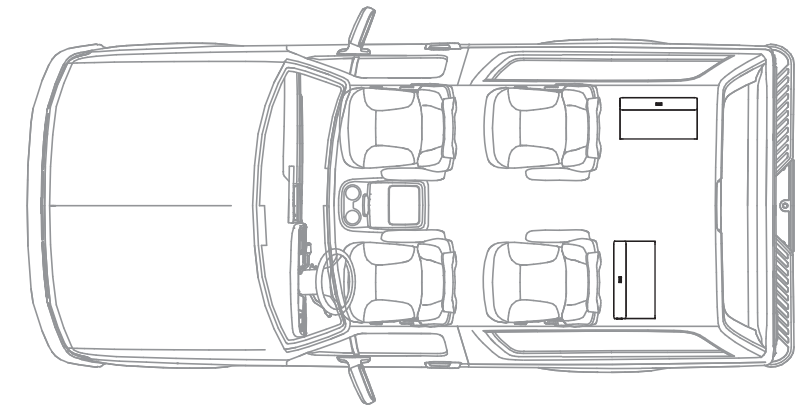

Klaus Leberz
 Harman Consumer Group, Inc.
 Château du Loir, France 8/08

www.jbl.com

GT5-1204BP/GT5-1202BP

GT5-2402BR

GT5-1204BR/GT5-1202BR

Free Manuals Download Website

<http://myh66.com>

<http://usermanuals.us>