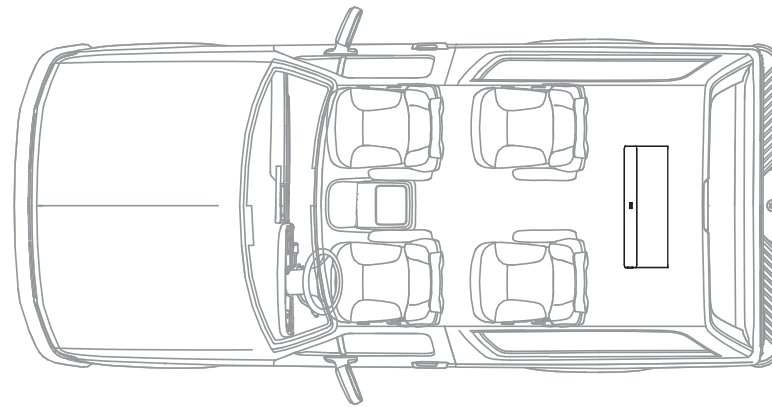

Klaus Leberz
 Harman Consumer Group, Inc.
 Château du Loir, France 8/08

www.jbl.com

GT5-1204BP/GT5-1202BP

GT5-2402BR

GT5-1204BR/GT5-1202BR

Free Manuals Download Website

<http://myh66.com>

<http://usermanuals.us>