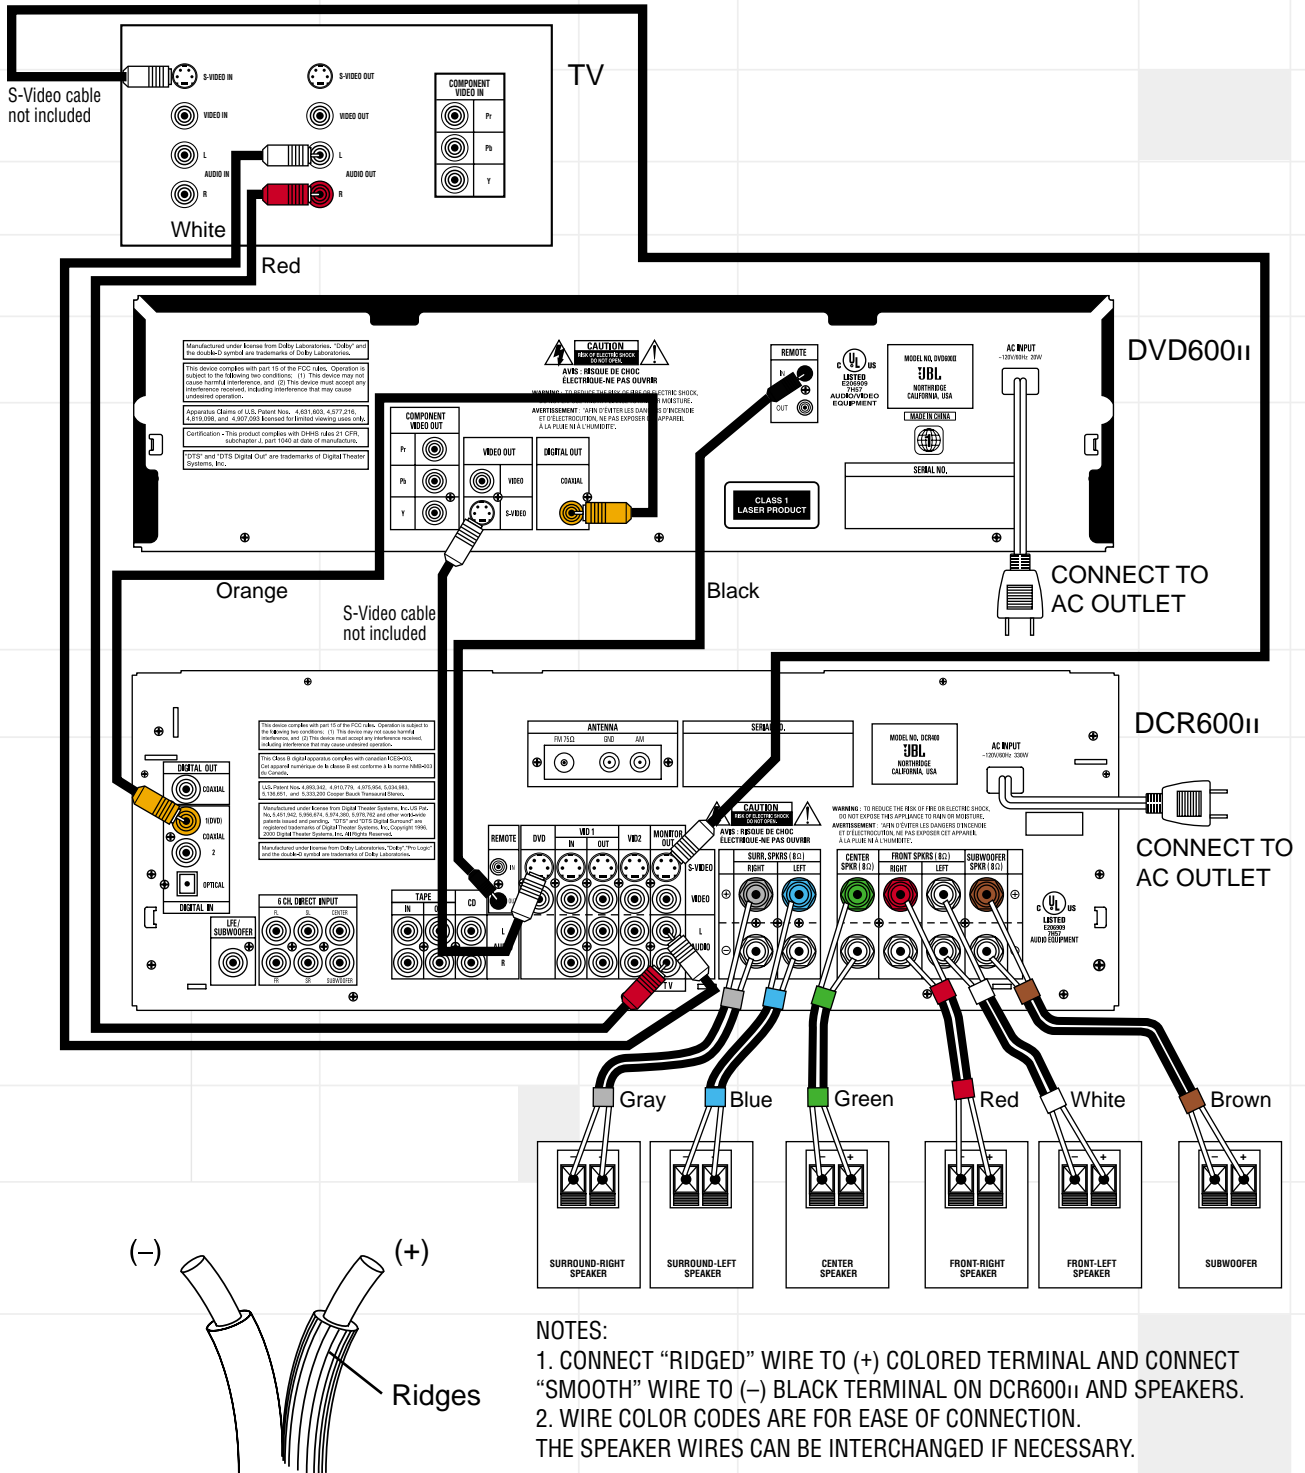

Colors shown in parentheses are wiring color codes.

QUICK SETUP GUIDE

CINEMA PROPACK 600 II

JBL

BASIC INSTALLATION: Your TV must at a minimum have a composite video input (this connector usually has a yellow-colored core), and Left (usually has a white-colored core) and Right (red-colored core) Stereo audio preamp-level RCA outputs. All wires for this hookup are included.

NOTES:

1. CONNECT "RIDGED" WIRE TO (+) COLORED TERMINAL AND CONNECT "SMOOTH" WIRE TO (-) BLACK TERMINAL ON DCR600ii AND SPEAKERS.
2. WIRE COLOR CODES ARE FOR EASE OF CONNECTION. THE SPEAKER WIRES CAN BE INTERCHANGED IF NECESSARY.

ALTERNATE INSTALLATION FOR BETTER PICTURE QUALITY: Your TV must have an S-Video input, and Left (usually has a white-colored core) and Right (red-colored core) Stereo audio preamp-level RCA outputs. Two pieces of S-Video cable are not included and should be purchased separately.

ALTERNATE INSTALLATION FOR BEST PICTURE QUALITY: Your TV must have Y/Pr/Pb component video inputs (three separate RCA connectors with red-, blue- and green-colored cores), and Left (usually has a white-colored core) and Right (red-colored core) Stereo audio preamp-level RCA outputs. The component video cable is not included and should be purchased separately. This setup requires that the TV's own video switching is utilized to access DVD picture. All other video switching is still done through the DCR600ii.