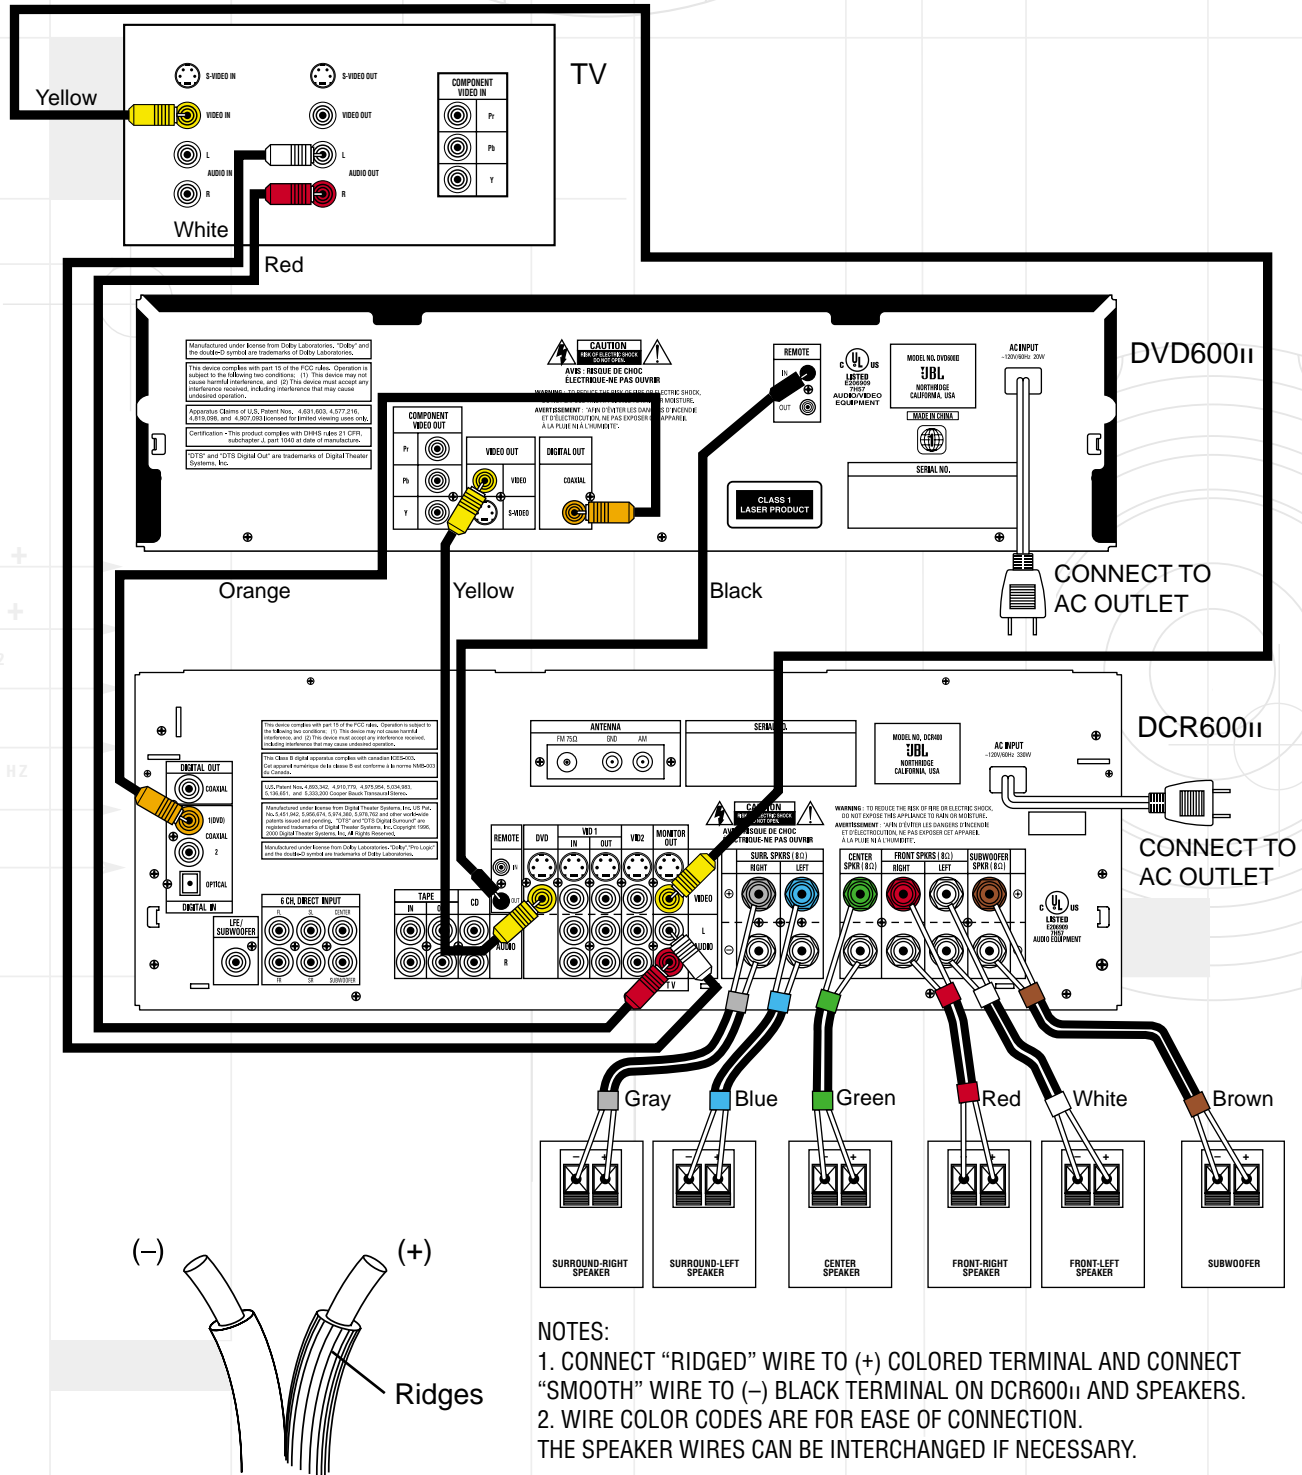

Colors shown in parentheses are wiring color codes.

QUICK SETUP GUIDE

CINEMA PROPACK 600 II

JBL

BASIC INSTALLATION: Your TV must at a minimum have a composite video input (this connector usually has a yellow-colored core), and Left (usually has a white-colored core) and Right (red-colored core) Stereo audio preamp-level RCA outputs. All wires for this hookup are included.

NOTES:

1. CONNECT "RIDGED" WIRE TO (+) COLORED TERMINAL AND CONNECT "SMOOTH" WIRE TO (-) BLACK TERMINAL ON DCR600ii AND SPEAKERS.
2. WIRE COLOR CODES ARE FOR EASE OF CONNECTION. THE SPEAKER WIRES CAN BE INTERCHANGED IF NECESSARY.

ALTERNATE INSTALLATION FOR BETTER PICTURE QUALITY: Your TV must have an S-Video input, and Left (usually has a white-colored core) and Right (red-colored core) Stereo audio preamp-level RCA outputs. Two pieces of S-Video cable are not included and should be purchased separately.

ALTERNATE INSTALLATION FOR BEST PICTURE QUALITY: Your TV must have Y/Pr/Pb component video inputs (three separate RCA connectors with red-, blue- and green-colored cores), and Left (usually has a white-colored core) and Right (red-colored core) Stereo audio preamp-level RCA outputs. The component video cable is not included and should be purchased separately. This setup requires that the TV's own video switching is utilized to access DVD picture. All other video switching is still done through the DCR600ii.