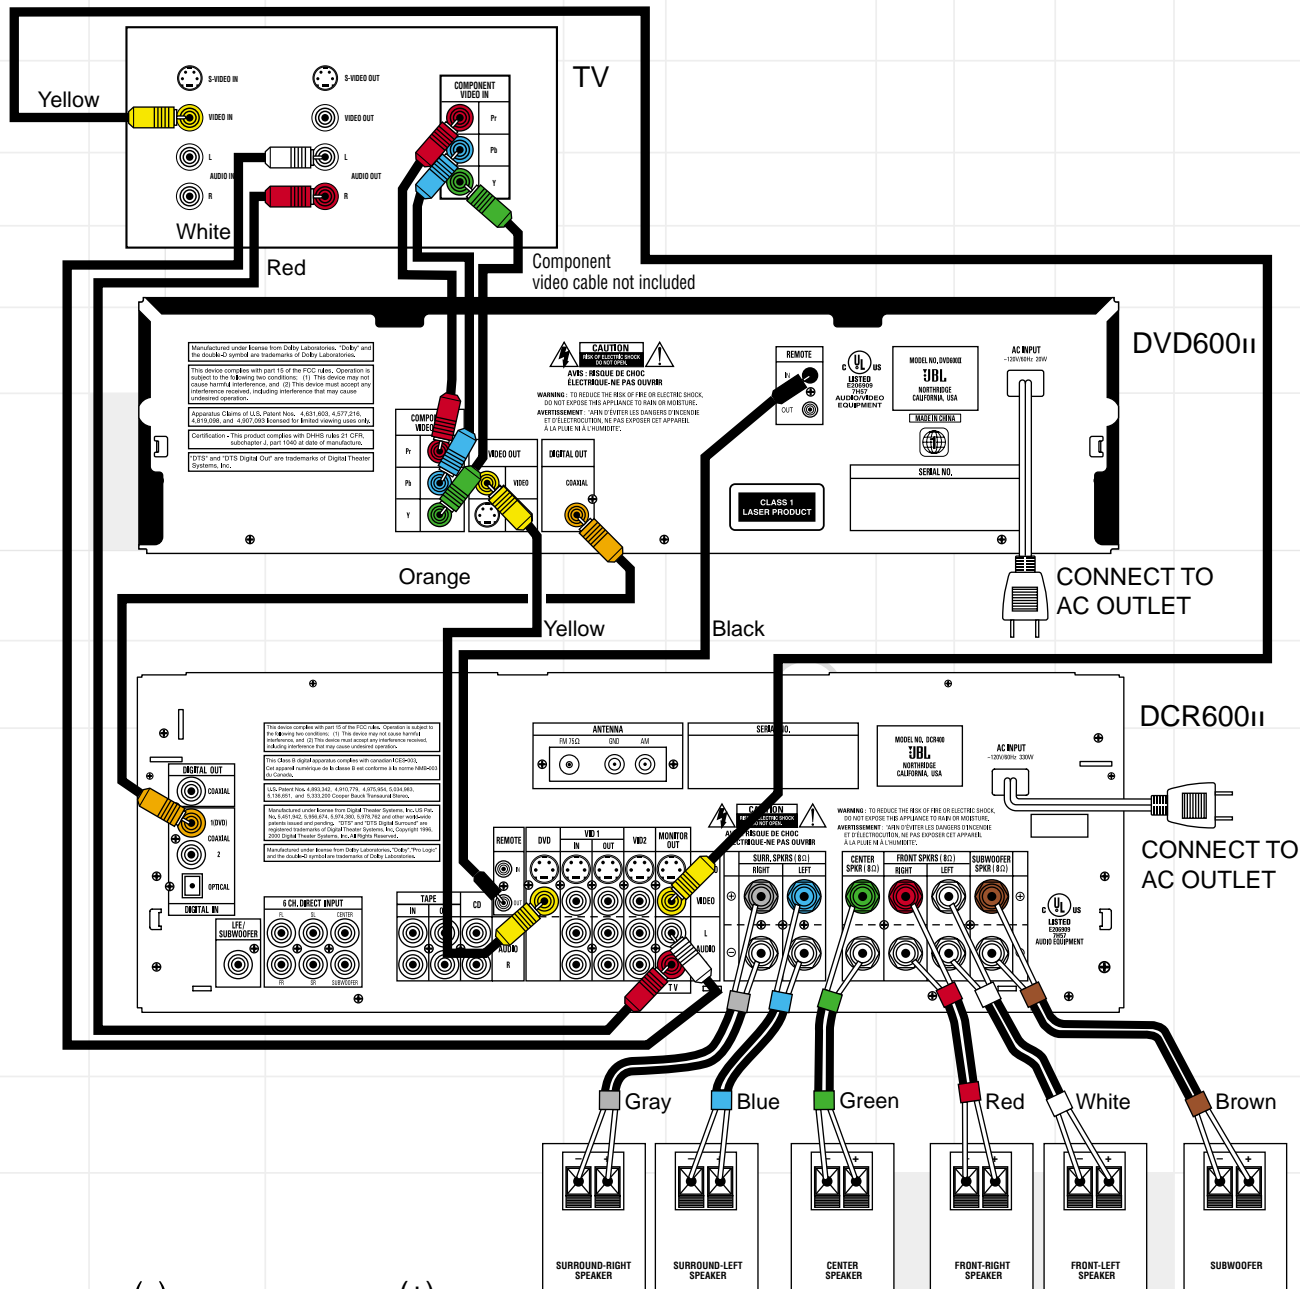

Colors shown in parentheses are wiring color codes.

QUICK SETUP GUIDE

CINEMA PROPACK 600 II

JBL

BASIC INSTALLATION: Your TV must at a minimum have a composite video input (this connector usually has a yellow-colored core), and Left (usually has a white-colored core) and Right (red-colored core) Stereo audio preamp-level RCA outputs. All wires for this hookup are included.

NOTES:

1. CONNECT "RIDGED" WIRE TO (+) COLORED TERMINAL AND CONNECT "SMOOTH" WIRE TO (-) BLACK TERMINAL ON DCR600ii AND SPEAKERS.
2. WIRE COLOR CODES ARE FOR EASE OF CONNECTION. THE SPEAKER WIRES CAN BE INTERCHANGED IF NECESSARY.

ALTERNATE INSTALLATION FOR BETTER PICTURE QUALITY: Your TV must have an S-Video input, and Left (usually has a white-colored core) and Right (red-colored core) Stereo audio preamp-level RCA outputs. Two pieces of S-Video cable are not included and should be purchased separately.

ALTERNATE INSTALLATION FOR BEST PICTURE QUALITY: Your TV must have Y/Pr/Pb component video inputs (three separate RCA connectors with red-, blue- and green-colored cores), and Left (usually has a white-colored core) and Right (red-colored core) Stereo audio preamp-level RCA outputs. The component video cable is not included and should be purchased separately. This setup requires that the TV's own video switching is utilized to access DVD picture. All other video switching is still done through the DCR600ii.