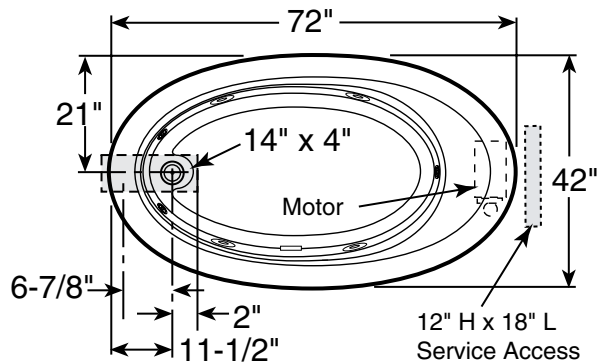

INSTALLATION NOTES

Refer to installation instructions included with fixture before beginning installation. Please confirm product availability and specifications before commencing with any installation work.

PRODUCT SPECIFICATIONS AND AVAILABILITY ARE SUBJECT TO CHANGE WITHOUT NOTICE.

Electrical Components and Electrical Specifications do not apply to non-jetted baths.

Technical Specifications

DIMENSIONS

72" L x 42" W x 20-1/2" H
(1829 mm) L x (1067 mm) W x (521 mm) H

DRAIN/OVERFLOW

A: 16" (406 mm) B: 11-1/2" (292 mm)

CUTOUT

Template Provided Part Number: P186000

TOTAL WEIGHT

B690, N274: 871 lb (395 kg) / 42 lb/sq. ft. (203 kg/m²)
B685: 840 lb (381 kg) / 40 lb/sq. ft. (195 kg/m²)

OPERATING GALLONAGE

62 U.S. Gal. (235 Liters)
Max. 77 U.S. Gal. (291 Liters)

PRODUCT WEIGHT

B690, N274: 105 lb (48 kg)
B685: 74 lb (34 kg)

SKIRT MOUNTING

Not Available

ELECTRICAL SPECIFICATIONS MODELS B690, N274 ONLY

Requires a dedicated GFCI protected separate circuit.

Motor/Pump: 120 VAC, 15 AMP, 60 Hz.

RapidHeat™: 120 VAC, 15 AMP, 60 Hz.

HEATER (OPTIONAL) MODELS B690, N274 ONLY

Requires a dedicated GFCI protected separate circuit.

RapidHeat™: P/N S750000

**Product Shown: Riva™ 6 Whirlpool Bath
Left Hand Shown Model: B690**

** Measurements inside unit represent cutout in floor to allow for drain/overflow.
Minimum Service Access dimensions given.*