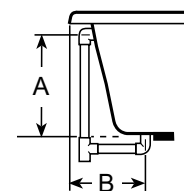

RapidHeat™: P/N S750000

**Product Shown: Riva™ 6 Whirlpool Bath
Left Hand Shown Model: B690**

** Measurements inside unit represent cutout in floor to allow for drain/overflow.
Minimum Service Access dimensions given.*

SIDE VIEW

END VIEW

DRAIN/OVERFLOW

Free Manuals Download Website

<http://myh66.com>

<http://usermanuals.us>

<http://www.somanuals.com>

<http://www.4manuals.cc>