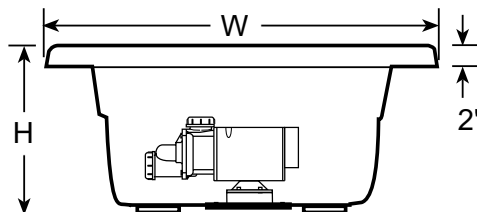

Riva® 6 WHIRLPOOL BATH

N274 Riva™ 6 Whirlpool Bath, Right Hand

B690 Riva™ 6 Whirlpool Bath, Left Hand

Riva® 6 SOAKER BATH

B685 Riva™ 6 Bath

- Right and Left Hand Drain Location
- Accessories / Hardware:
  - 4 XHTC Jet Trim Kit: #D095
  - 2 X BMH Jet Trim Kit: #J869
  - Trip-Lever Drain Kit: #X559
  - Rotary Drain Kit, 26" Cable: #8730
- Trim Kit Finishes Available:
  - (827) - Chrome
  - (898) - Brushed Chrome
  - (815) - Satin Nickel
  - (829) - Bright Brass
  - (805) - Platinum
  - (826) - Brushed Nickel
  - (849) - Oil Rubbed Bronze

INSTALLATION NOTES

Refer to installation instructions included with fixture before beginning installation. Please confirm product availability and specifications before commencing with any installation work.

PRODUCT SPECIFICATIONS AND AVAILABILITY ARE SUBJECT TO CHANGE WITHOUT NOTICE.

Electrical Components and Electrical Specifications do not apply to non-jetted baths.

Technical Specifications

DIMENSIONS

72" L x 42" W x 20-1/2" H
(1829 mm) L x (1067 mm) W x (521 mm) H

DRAIN/OVERFLOW

A: 16" (406 mm) B: 11-1/2" (292 mm)

CUTOUT

Template Provided Part Number: P186000

TOTAL WEIGHT

B690, N274: 871 lb (395 kg) / 42 lb/sq. ft. (203 kg/m²)
B685: 840 lb (381 kg) / 40 lb/sq. ft. (195 kg/m²)

OPERATING GALLONAGE

62 U.S. Gal. (235 Liters)
Max. 77 U.S. Gal. (291 Liters)

PRODUCT WEIGHT

B690, N274: 105 lb (48 kg)
B685: 74 lb (34 kg)

SKIRT MOUNTING

Not Available

ELECTRICAL SPECIFICATIONS MODELS B690, N274 ONLY

Requires a dedicated GFCI protected separate circuit.

Motor/Pump: 120 VAC, 15 AMP, 60 Hz.

RapidHeat™: 120 VAC, 15 AMP, 60 Hz.

HEATER (OPTIONAL) MODELS B690, N274 ONLY

Requires a dedicated GFCI protected separate circuit.

RapidHeat™: P/N S750000

** Measurements inside unit represent cutout in floor to allow for drain/overflow.
Minimum Service Access dimensions given.*

END VIEW