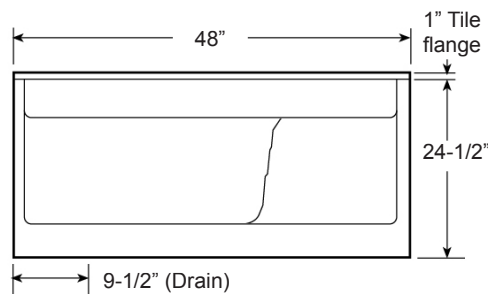

Bonaire™ 4834 Shower Base

model number: **EK21 (LH),
EU25 (RH)**

exterior dimensions:
48" L x 34" W x 24-1/2" H

Bonaire™ 4834 Shower Base

Model: EK21 and EU25

Ordering Information

Product Code

EK21 Bonaire™ 4834 Shower Base, Left Hand
EU25 Bonaire™ 4834 Shower Base, Right Hand

PRODUCT SPECIFICATIONS AND AVAILABILITY ARE SUBJECT TO CHANGE WITHOUT NOTICE

Specifications

Overall Dimensions

48" L x 34" W x 24-1/2" H
(1219 mm L x 864 mm W x 622 mm H)

Product Weight

47 lb (21 kg)

Floor Loading

23 lb/ft² (112 kg/m²)

Bonaire™ 4834 Shower base, Left Hand (EK21)

SIDE VIEW

END VIEW

Free Manuals Download Website

<http://myh66.com>

<http://usermanuals.us>

<http://www.somanuals.com>