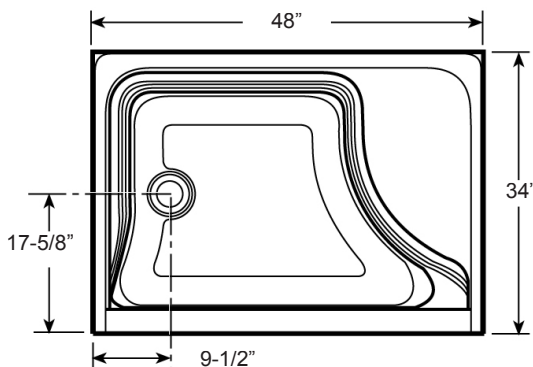

Bonaire™ 4834 Shower Base

model number: **EK21 (LH),
EU25 (RH)**

exterior dimensions:
48" L x 34" W x 24-1/2" H

Bonaire™ 4834 Shower Base

Model: EK21 and EU25

Ordering Information

Product Code

EK21 Bonaire™ 4834 Shower Base, Left Hand
EU25 Bonaire™ 4834 Shower Base, Right Hand

PRODUCT SPECIFICATIONS AND AVAILABILITY ARE SUBJECT TO CHANGE WITHOUT NOTICE

Specifications

Overall Dimensions

48" L x 34" W x 24-1/2" H
(1219 mm L x 864 mm W x 622 mm H)

Product Weight

47 lb (21 kg)

Floor Loading

23 lb/ft² (112 kg/m²)

Bonaire™ 4834 Shower base, Left Hand (EK21)

SIDE VIEW

END VIEW

Free Manuals Download Website

<http://myh66.com>

<http://usermanuals.us>

<http://www.somanuals.com>