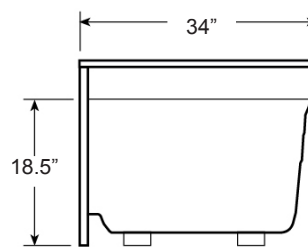

Bonaire™ 4834 Shower Base

model number: **EK21 (LH),
EU25 (RH)**

exterior dimensions:
48" L x 34" W x 24-1/2" H

Bonaire™ 4834 Shower Base

Model: EK21 and EU25

Ordering Information

Product Code

EK21 Bonaire™ 4834 Shower Base, Left Hand
EU25 Bonaire™ 4834 Shower Base, Right Hand

PRODUCT SPECIFICATIONS AND AVAILABILITY ARE SUBJECT TO CHANGE WITHOUT NOTICE

Specifications

Overall Dimensions

48" L x 34" W x 24-1/2" H
(1219 mm L x 864 mm W x 622 mm H)

Product Weight

47 lb (21 kg)

Floor Loading

23 lb/ft² (112 kg/m²)

Bonaire™ 4834 Shower base, Left Hand (EK21)

SIDE VIEW

END VIEW

Free Manuals Download Website

<http://myh66.com>

<http://usermanuals.us>

<http://www.somanuals.com>