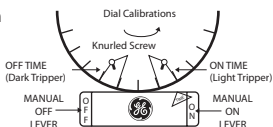

### INSTALLATION AND OPERATING INSTRUCTIONS TO SET ON AND OFF TIMES:

Light trippers turn ON. Dark trippers turn OFF. Place tripper on dial edge as shown in figure and set point of each tripper to desired operating time. Note if selected time is AM or PM. Hold tripper against dial edge and firmly tighten knurled screw.