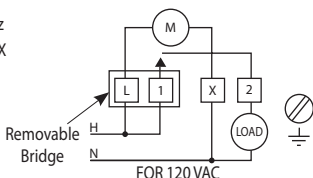

HEAVY DUTY MECHANICAL TIME SWITCH

15306 • 24 HOUR TIME SWITCH

SWITCH: SPST
CONTACT RATINGS: 40 AMP 120-277VAC 1000VA (120-277) PILOT DUTY
40 AMP TUNGSTEN 120VAC 120-277VAC SINGLE PHASE
20 AMP INDUCTIVE 2HP 120VAC; 5HP 240VAC

TIMING MOTOR: 120VAC 60Hz
POWER CONSUMPTION: 3 WATTS MAX

For separate motor terminals, remove
bridge from terminals L & 1

120VAC/60Hz

We recommend that installation be made by a licensed electrician. Disconnect power at main panel prior to installing or servicing this time switch or the equipment connected to it. Connect in accordance with national and local electrical codes. Supply Connections: Use gauge specified (AWG #8-14) suitable for 75°C (167°F). Replace insulator before turning on electricity to unit.

INSTALLATION AND OPERATING INSTRUCTIONS TO SET ON AND OFF TIMES:

Light trippers turn ON. Dark trippers turn OFF. Place tripper on dial edge as shown in figure and set point of each tripper to desired operating time. Note if selected time is AM or PM. Hold tripper against dial edge and firmly tighten knurled screw.