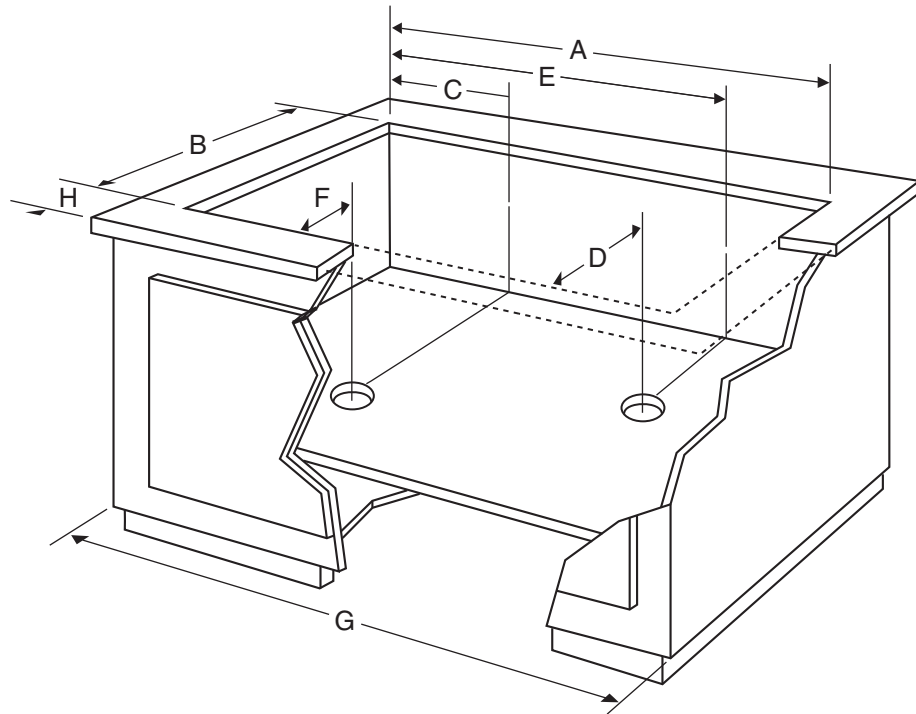

Style of product may vary from picture

PRODUCT DIMENSIONS

	INCHES	CENTIMETERS
A	52 15/16	134.5
B	20 9/16	52.2
C	6 5/16	6.3
D	14 7/16	36.7
E	38 3/4	98.4
F	6 1/16	20.3
G	55	139.7
H¹	2 1/4	5.7

MODEL SKUs

CVGX2423B – CVEX4100B
CVGX2423S – CVEX4100S
CVGX2423W – CVEX4100W

NOTES:

1. Minimum on all sides.
2. This arrangement requires Trim Support Bracket A0918.