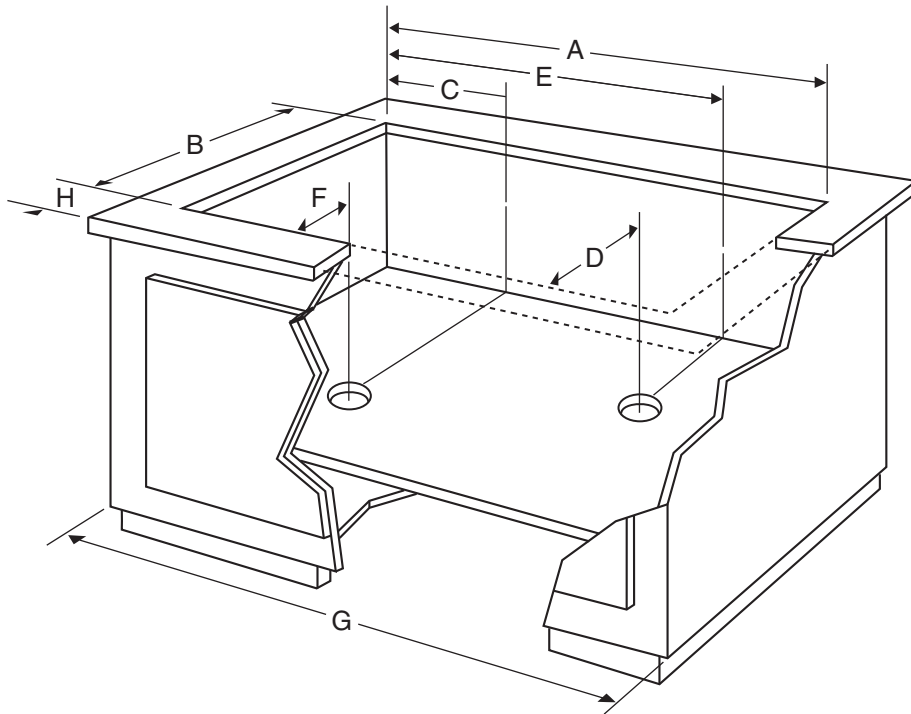

PRODUCT DIMENSIONS

	INCHES	CENTIMETERS
A	33 ⁵ / ₈ ± 1/16	85.4 ± .2
B	20 ⁹ / ₁₆ ± 1/16	52.2 ± .2
C	2 ¹ / ₄ min	5.7 min
D	14 ⁷ / ₁₆	36.7
E	19 ³ / ₈	49.2
F	8	20.3
G	19 ³ / ₈	49.2
H	4 ⁵ / ₈	11.7

MODEL SKUs

CVGX2423B
 CVGX2423S
 CVGX2423W

Style of product may vary from picture

NOTES:

Select appropriate duct cutout, see ducting installation instructions.

PRODUCT DIMENSIONS

	INCHES	CENTIMETERS
A	52 15/16	134.5
B	20 9/16	52.2
C	6 5/16	6.3
D	14 7/16	36.7
E	38 3/4	98.4
F	6 1/16	20.3
G	55	139.7
H ¹	2 1/4	5.7

MODEL SKUs

CVGX2423B – CVEX4100B
 CVGX2423S – CVEX4100S
 CVGX2423W – CVEX4100W

Style of product may vary from picture

NOTES:

1. Minimum on all sides.
2. This arrangement requires Trim Support Bracket A0918.