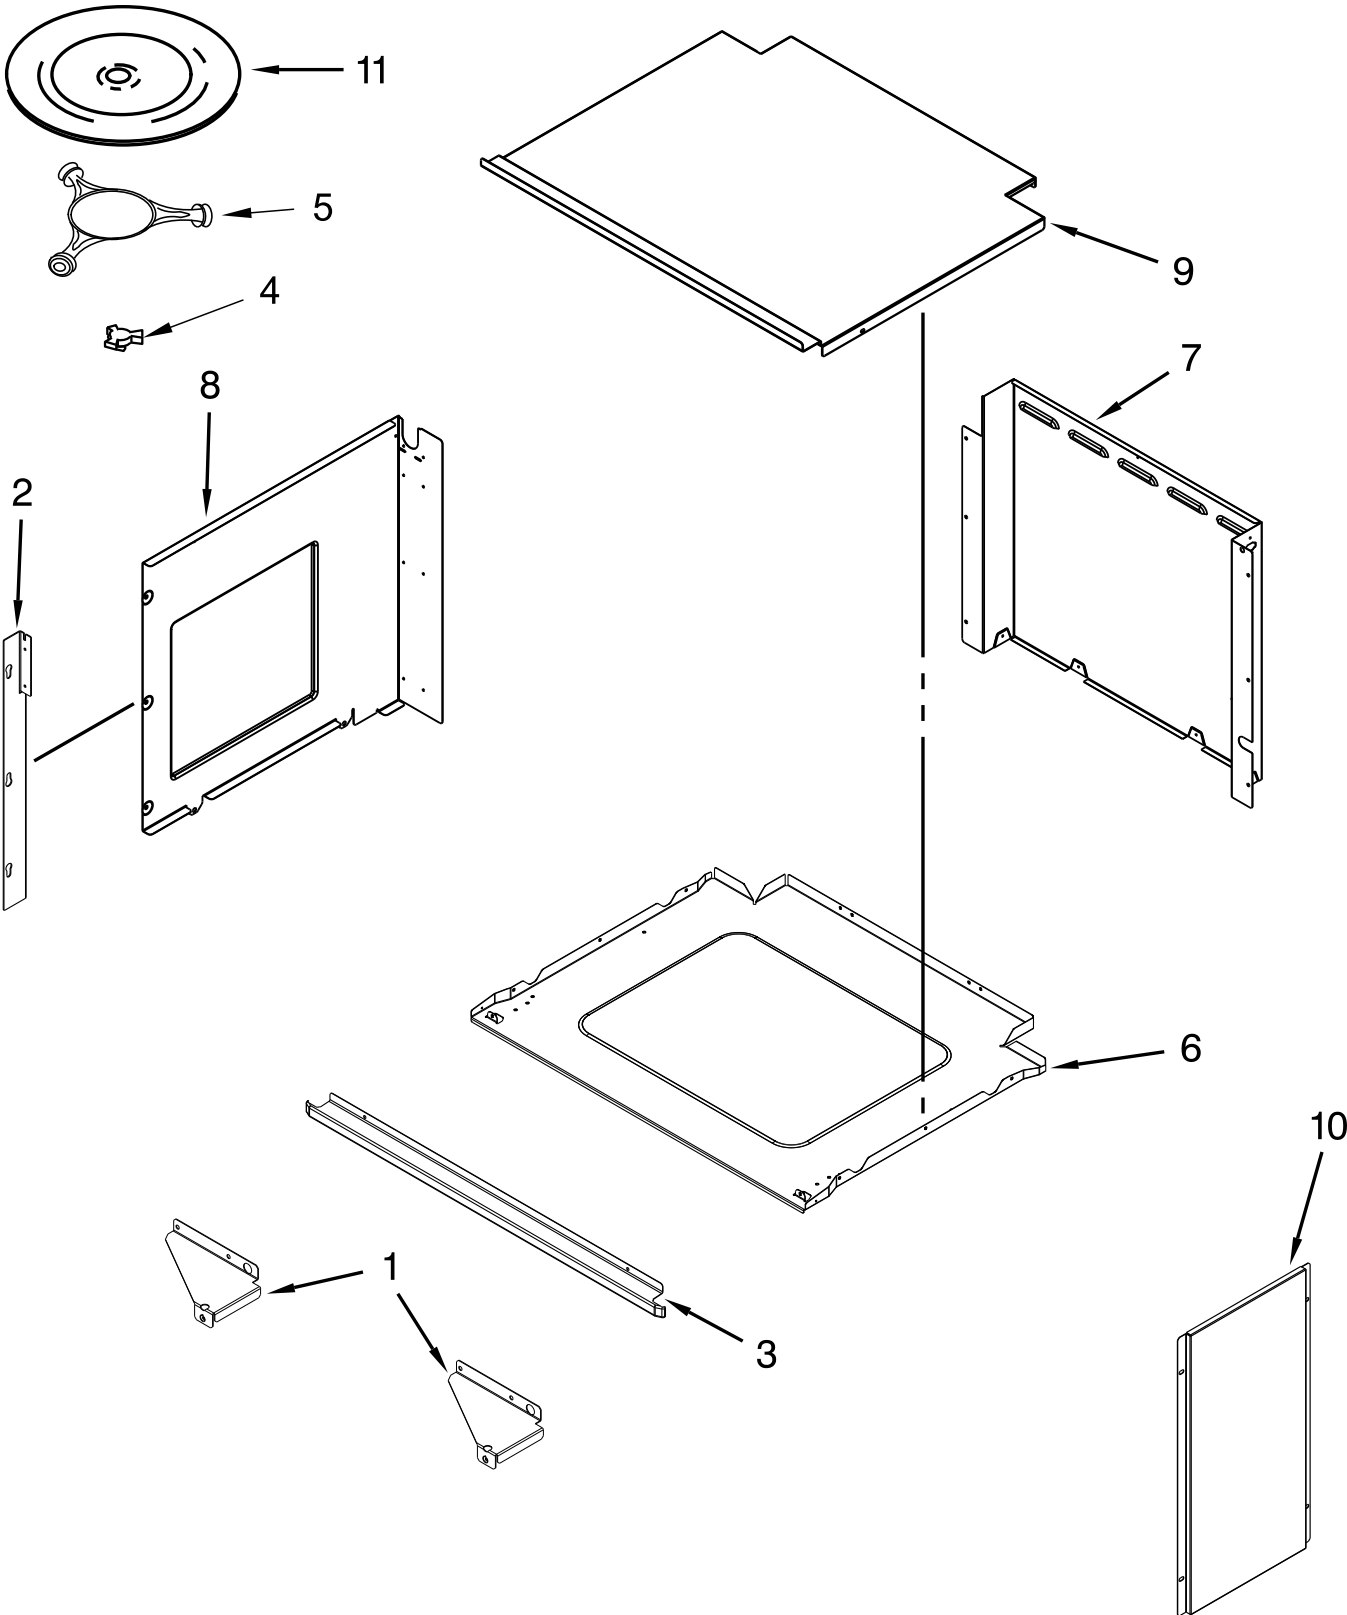

TOP SUPPORT AND TURNTABLE PARTS

TOP SUPPORT AND TURNTABLE PARTS

<u>Illus.</u> <u>No.</u>	<u>Part No.</u>	<u>Description</u>	<u>Illus.</u> <u>No.</u>	<u>Part No.</u>	<u>Description</u>	<u>Illus.</u> <u>No.</u>	<u>Part No.</u>	<u>Description</u>
1	W10239156	Bracket, Lower (Left)	5	8205678	Ring, Turntable	10	W10176066	Cover, Service
	W10239157	Bracket, Lower (Right)	6	W10176063	Retainer, Bottom	11	4455915	Turntable
2	W10277588	Trim, Side	7	W10186984	Cover, Rear			
3		Trim, Bottom Vent	8	W10176065	Retainer, Side (Left)			
	W10238700	Black		W10176064	Retainer, Side (Right)			
	W10176036	Stainless	9	W10175998	Panel, Top Retainer			
4	8205677	Drive, Turntable