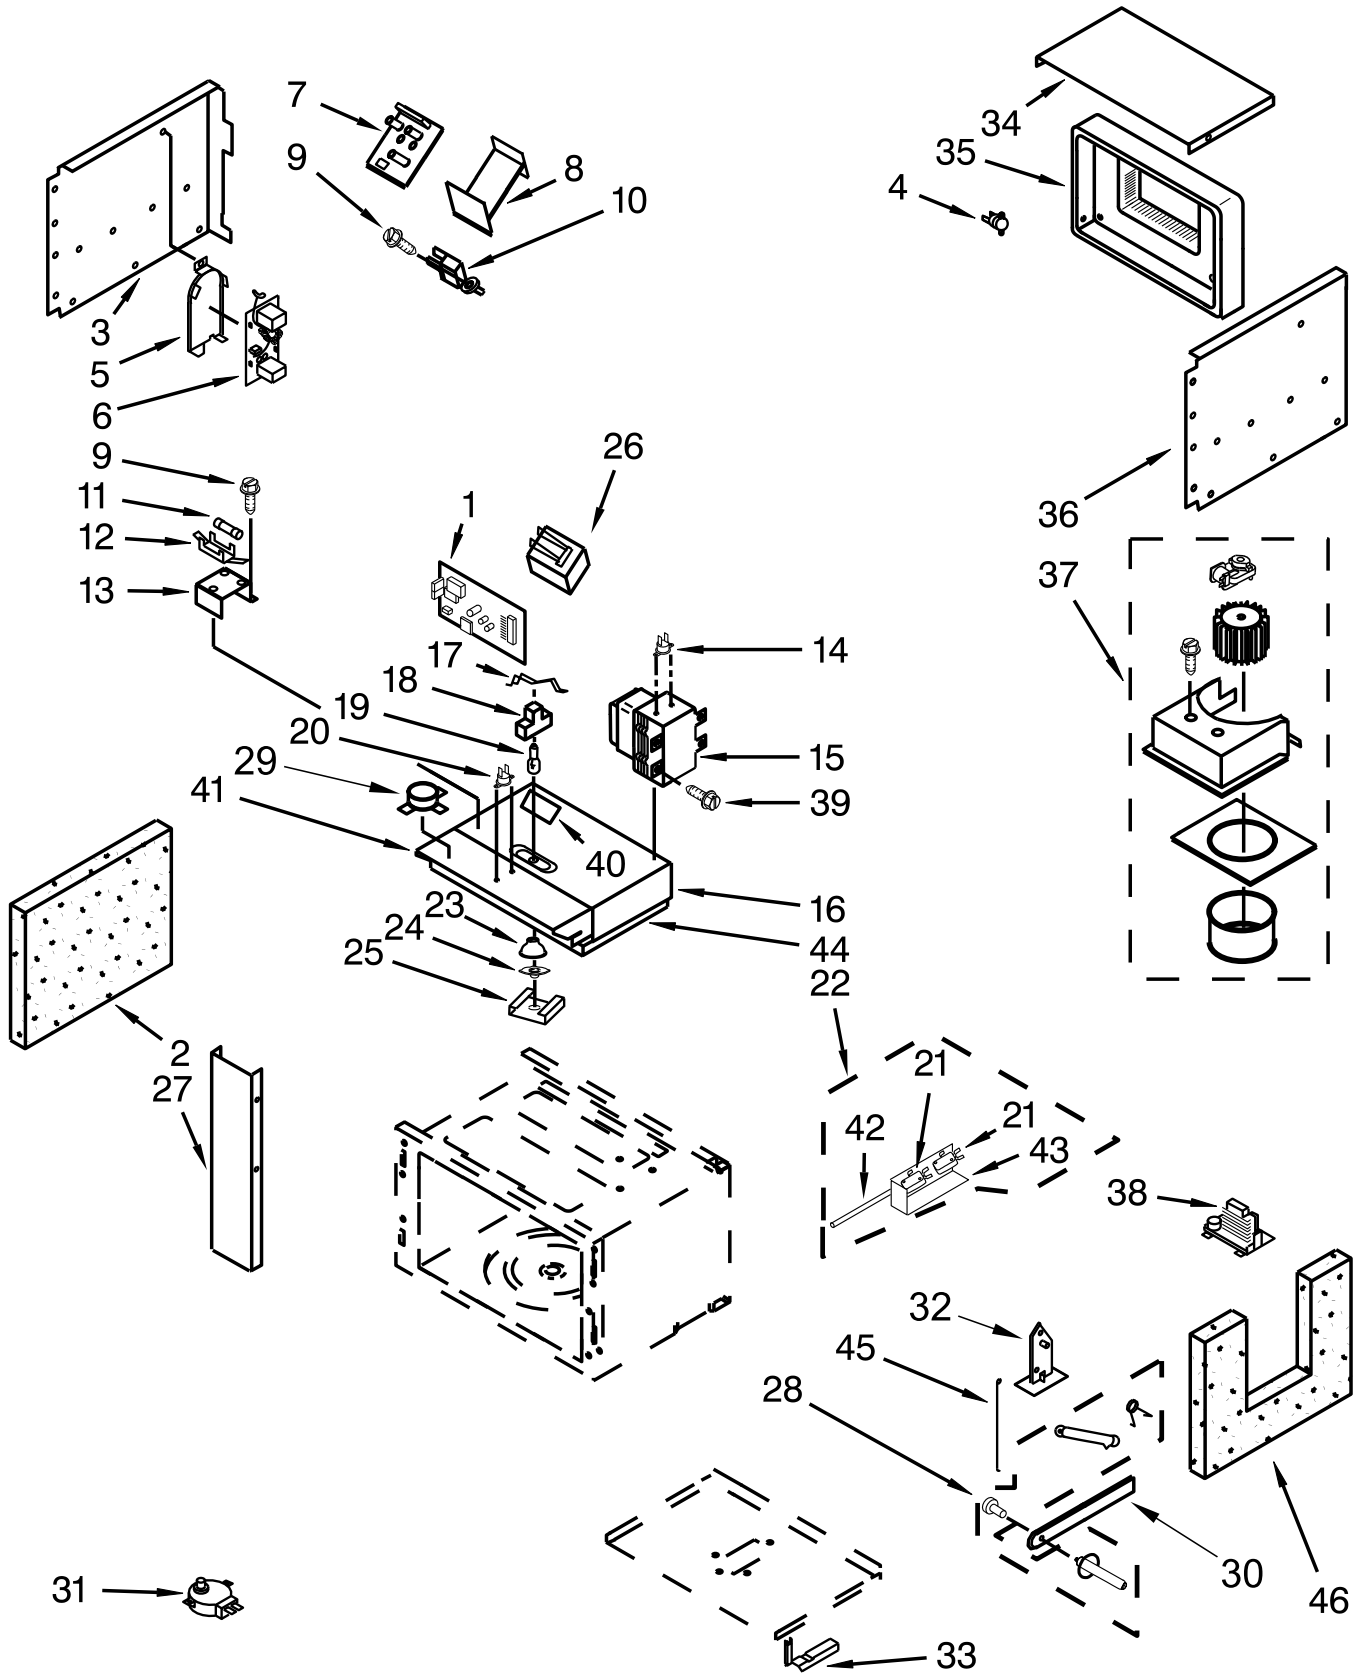

CABINET AND STIRRER PARTS

CABINET AND STIRRER PARTS

<u>Illus.</u> <u>No.</u>	<u>Part No.</u>	<u>Description</u>	<u>Illus.</u> <u>No.</u>	<u>Part No.</u>	<u>Description</u>	<u>Illus.</u> <u>No.</u>	<u>Part No.</u>	<u>Description</u>
1	W10287989	Control, Electric	16		Not Serviced	32	8205686	Support
2	W10130901	Insulation, Side Left	17	4375319	Spring, Lamp	33	W10120478	Hinge, Door
3	W10120471	Cover, Side Left	18	W10287974	Housing, Lamp	34		Not Serviced
4	W10120223	Thermostat	19	W10287972	Lamp, Halogen	35		Not Serviced
5		Not Serviced	20	W10287985	Thermostat	36		Not Serviced
6	W10287966	Noise Filter	21	4375346	Switch, Door	37	W10330572	Assembly, Blower
7	W10120228	Control, Electric Converter	22	W10358246	Asm-Interlock	38	W10120229	Inverter
8		Not Serviced	23	4375320	Reflector	39	W10130890	Screw
9	W10131249	Screw	24	4375318	Lens, Lamp	40		Not Serviced
10	4375427	Thermoactuator	25	W10120231	Clip. Spring	41		Not Serviced
11	4375321	Fuse	26	8205692	Transformer	42	W10120235	Rod, Release
12	4375231	Block, Fuse	27		Not Serviced	43	8205683	Holder, Switch
13	W10130897	Bracket, Support	28	W10128850	Assembly, Sliding Arm	44		Not Serviced
14	W10287986	Thermostat	29	W10287988	Sensor, Humidity	45	8205704	Spring, Torsion
15	W10120113	Magnetron	30	W10120236	Arm, Sliding	46		Not Serviced
			31	W10287967	Motor, Turntable