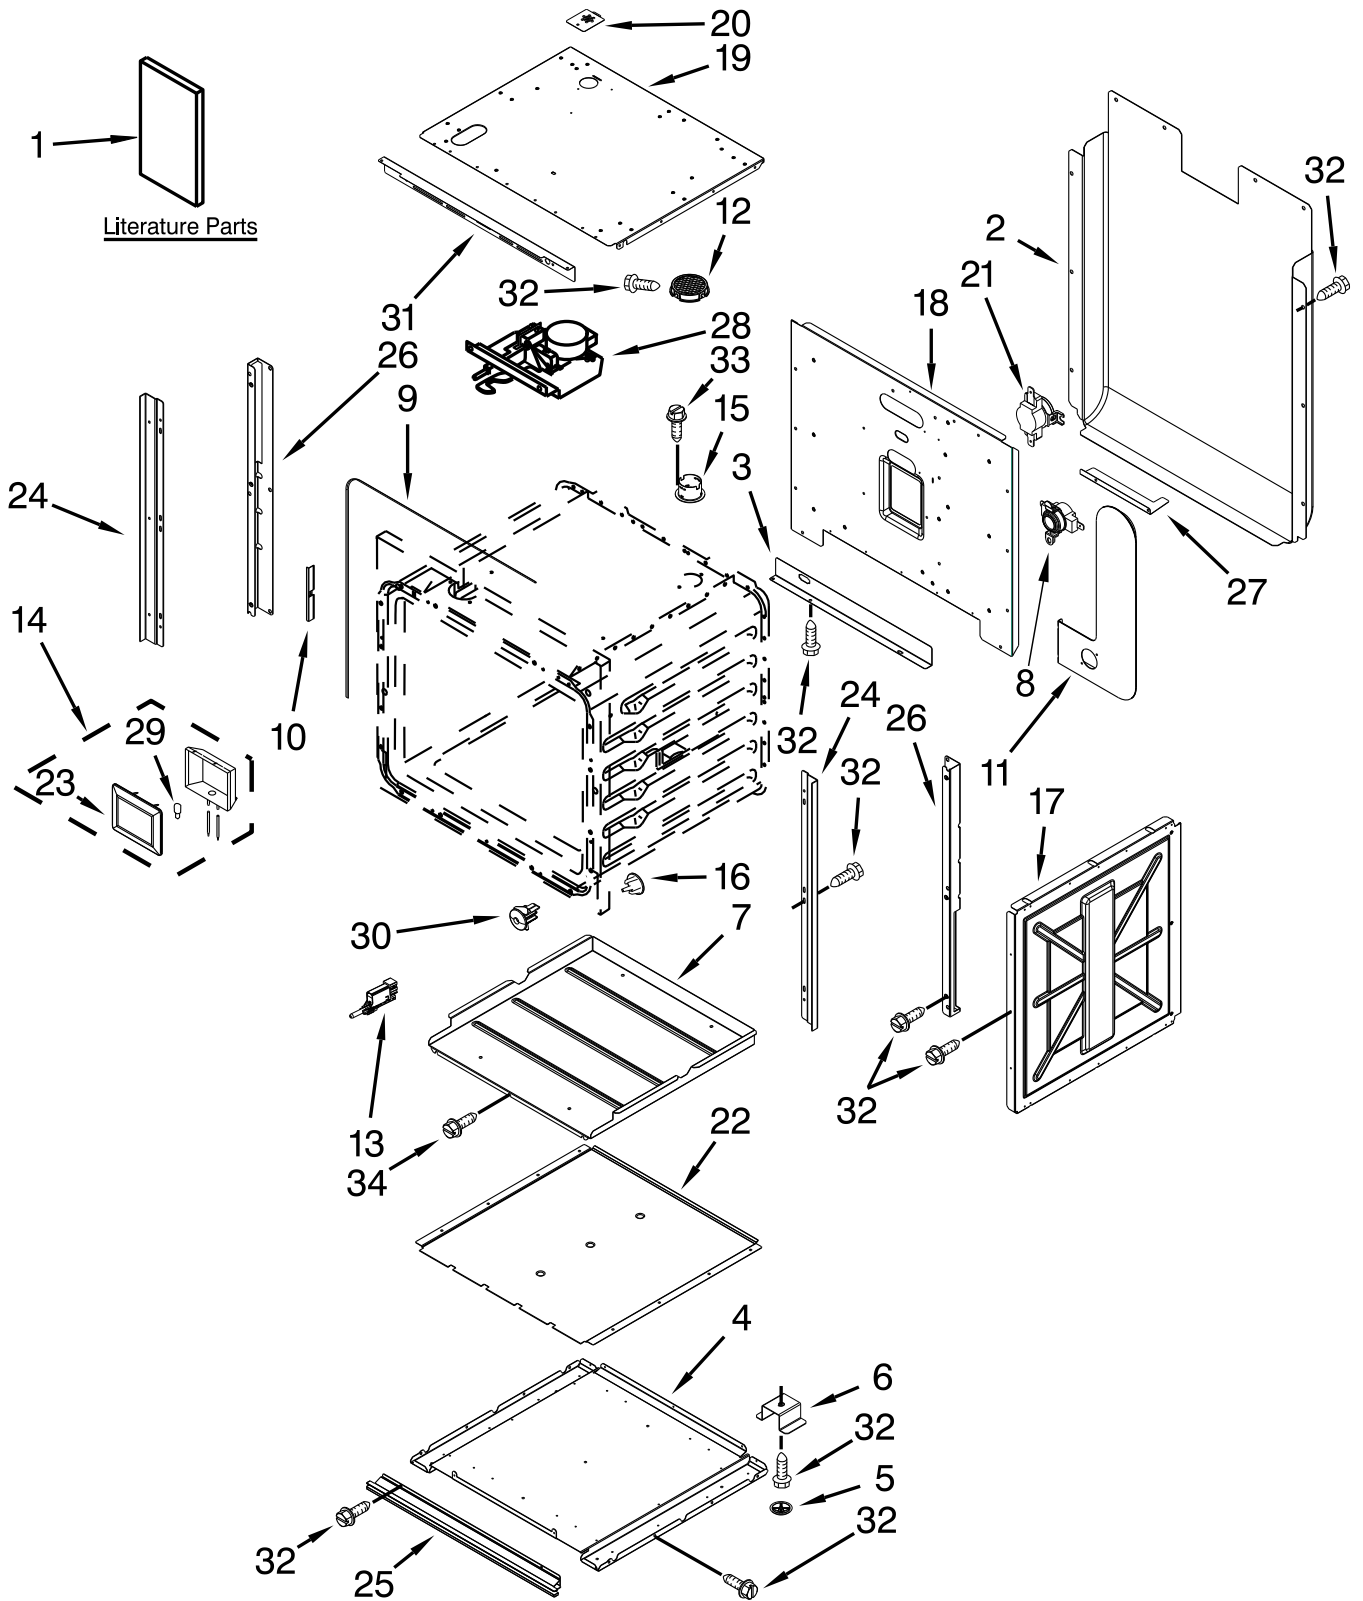

30" MICROWAVE / WALL OVEN COMBO

MODELS:

JMW2430WB00 (Black)
JMW2430WW00 (White)
JMW2430WS00 (Stainless)
JMW2430WR00 (Oiled Bronze)
JMW2430WP00 (Pro-Style)

OVEN PARTS

OVEN PARTS

<u>Illus. No.</u>	<u>Part No.</u>	<u>Description</u>
1		Literature Parts
	W10221384	Instruct, Install
	W10221392	Owners Manual (Combo)
	W10221391	Owners Manual (Microwave)
	9762761	Tips, Safe Cooking (English)
	W10065852	Tips, Safe Cooking (French)
	W10213735	Tech Sheet (English)
	W10213736	Tech Sheet (French)
2	2624F043-51	Back, Main
3	3601F343-51	Baffle, Grease Deflector
4	W10280327	Panel, Bottom
5	8038P035-60	Foot, Plastic
6	W10213759	Support, Air Channel
7	3401F079-45	Pan, Hidden Bake
8	W10277609	Fuse, Thermal

<u>Illus. No.</u>	<u>Part No.</u>	<u>Description</u>
9	W10213818	Gasket
10	W10176218	Retainer, Gasket
11	4006W217-45	Assembly, Box Vent
12	8034P008-60	Screen, Smoke Eliminator
13	W10286173	Switch, Micro
14	W10175989	Assembly, Light
15	8026P065-60	Tube, Vent
16	7718P033-60	Plug, Button
17	W10175995	Panel, Side
18	W10213724	Retainer, Rear Insulation
19	W10175998	Panel, Top Retainer
20	W10213792	Cover, Vent
21	7403P899-60	Switch, High Limit
22	W10280325	Channel, Bottom Air Bake Element
23	W10187003	Lens
24	W10277588	Trim, Side

<u>Illus. No.</u>	<u>Part No.</u>	<u>Description</u>
25		Trim, Bottom Vent
	W10238700	Black
	W10176036	Stainless
26	W10277423	Bracket, Reinforcement Left Hand
	W10277424	Bracket, Reinforcement Right Hand
27	W10186984	Cover, Rear
28	W10213755	Latch, Door Lock
29	W10169757	Bulb, Light
30	W10213745	Frame, Micro Switch
31	W10176018	Trim, Control Panel
32	7101P426-60	Screw
33	7101P434-60	Screw
34	W10236129	Screw
		Following Parts Not Illustrated
	W10186989	Insulation, Wrap
	W10213750	Insulation, Back