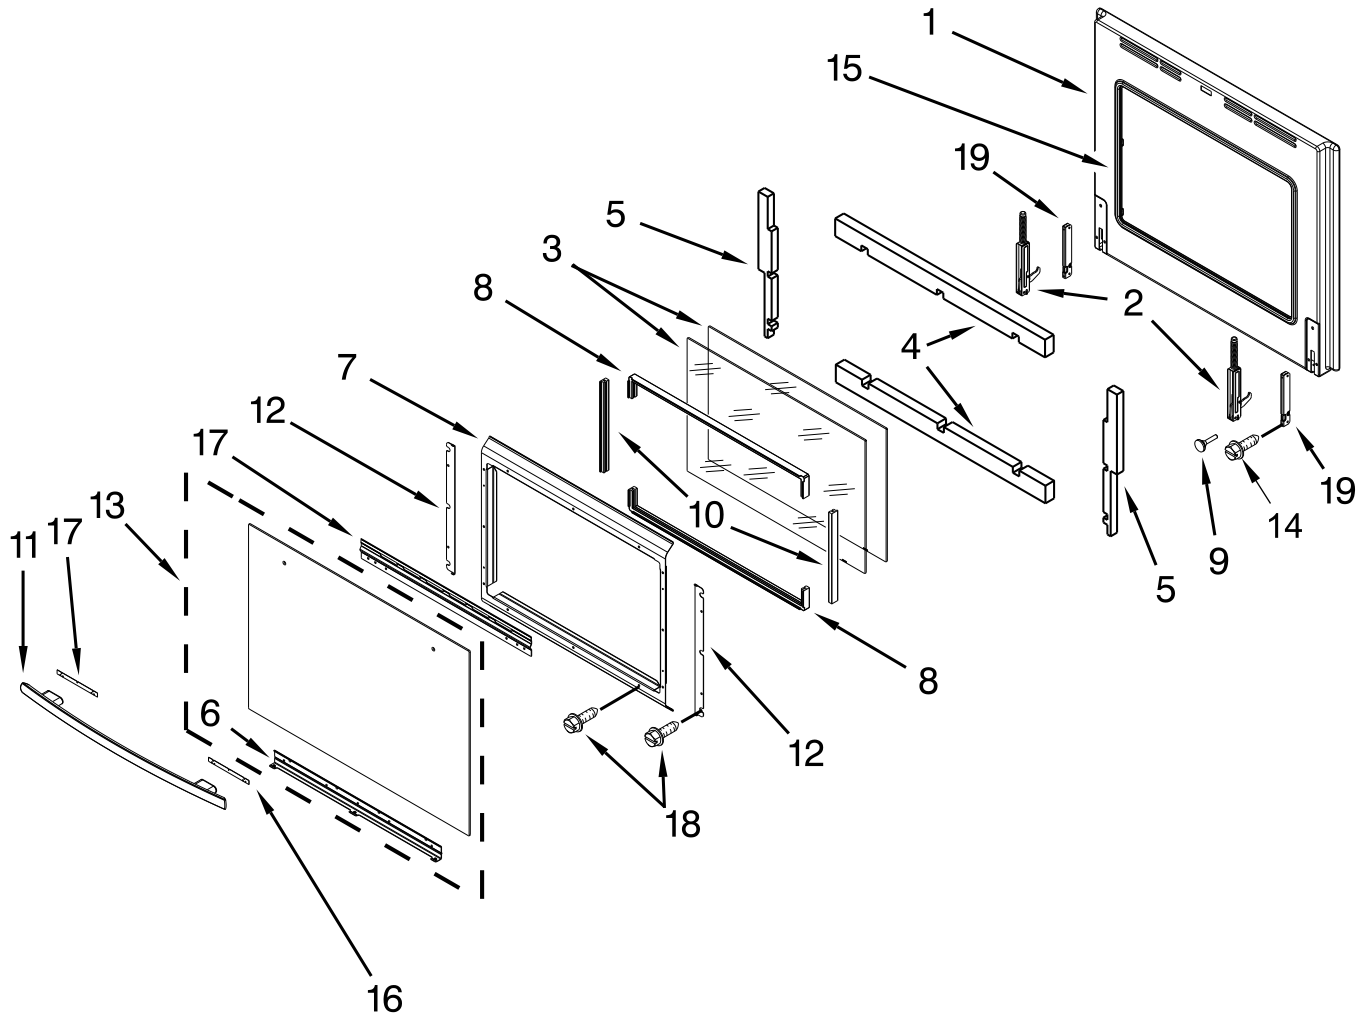

OVEN DOOR PARTS

OVEN DOOR PARTS

<u>Illus.</u> <u>No.</u>	<u>Part No.</u>	<u>Description</u>	<u>Illus.</u> <u>No.</u>	<u>Part No.</u>	<u>Description</u>	<u>Illus.</u> <u>No.</u>	<u>Part No.</u>	<u>Description</u>
1	W10187019	Liner, Door	11		Handle, Door	14	W10254050	Screw
2		Hinge, Door		W10186754	White	15	W10213803	Glass, Cavity
	W10176157	Black		W10186755	Black	16	W10213722	Pad, Handle Foam
	W10277751	Stainless		W10186756	Stainless	17	W10176126	Bracket, Handle
3	W10176100	Glass, Inner		W10186757	Oiled Bronze	18	7101P426-60	Screw
4	W10273676	Insulation, Door (Horizontal)		W10187014	Pro-Style	19	W10175993	Hinge, Receiver
5	W10273591	Insulation, Door (Vertical)	12	W10186882	Bracket, Inner Door Glass			
6	W10176175	Bracket, Door Clip	13		Assembly, Outer Door Glass			
7	W10176103	Retainer, Door Glass		W10277594	White			
8	W10213816	Spacer, Inner Glass		W10277593	Black			
9	W10176233	Bumper, Door		W10176184	Stainless			
10	W10213806	Spacer, Inner Glass Side		W10176224	Oiled Bronze			
				W10187006	Pro-Style