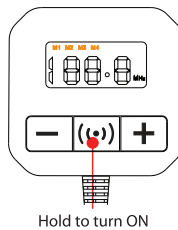

Universal Digital FM Transmitter with *dTECT™* Technology Instructions

1 CONNECT

Insert the 3.5mm input into the headphone jack on your MP3 player, smartphone or other portable device.

NOTE: some smartphones feature 2.5mm headphone inputs. If this is the case, you will require an input adaptor to use this product.

2 PLUG-IN

Plug the power input into the lighter port on your vehicle's dashboard or center console.

3 TURN ON

Press **(⏻)** to turn JamKast™

Hold to turn ON

4 AUTOSCANNING

The JamKast™ transmitter uses *dTECT™* technology to locate and lock-in the four best radio frequencies for iPod or iPhone playback.