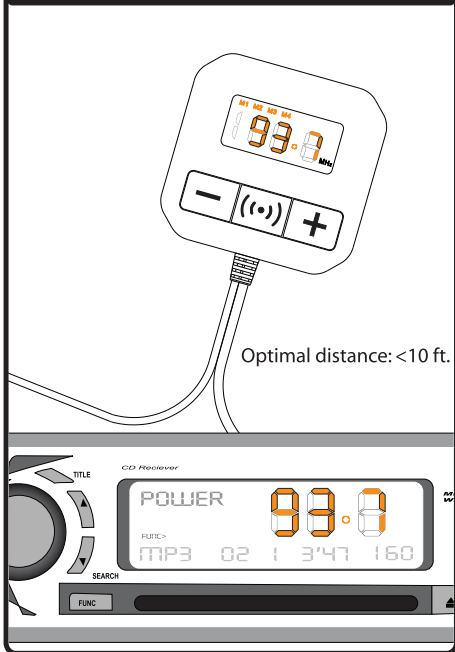

4 PLAY

To begin enjoying music using your JamKast™, tune your car radio to the frequency shown on the digital LCD display and press play on your portable media device.

It's just that simple!