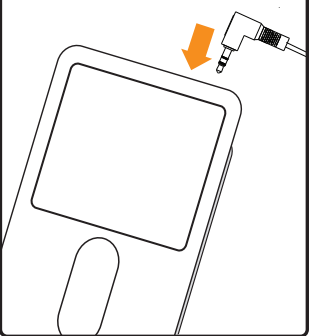

Universal Digital FM Transmitter with *dTECT™* Technology Instructions

1 CONNECT

Insert the 3.5mm input into the headphone jack on your MP3 player, smartphone or other portable device.

NOTE: some smartphones feature 2.5mm headphone inputs. If this is the case, you will require an input adaptor to use this product.

2 PLUG-IN

Plug the power input into the lighter port on your vehicle's dashboard or center console.

3 TURN ON

Press **(⏻)** to turn JamKast™

Hold to turn ON

4 AUTOSCANNING

The JamKast™ transmitter uses *dTECT™* technology to locate and lock-in the four best radio frequencies for iPod or iPhone playback.