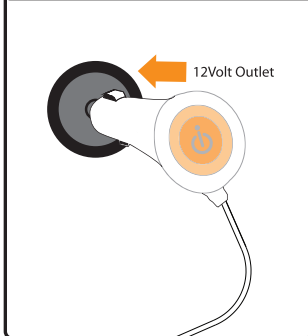

2 PLUG-IN

Plug the power input into the lighter port on your vehicle's dashboard or center console.

3 TURN ON

Press **(⏻)** to turn JamKast™

Hold to turn ON

4 AUTOSCANNING

The JamKast™ transmitter uses *dTECT™* technology to locate and lock-in the four best radio frequencies for iPod or iPhone playback.

NOTE: We recommend activating dTECT™ Autoscanning when entering new areas while you travel.

1. Hold both at the same time to activate scanning (*dTECT™*)

2. PRESETS will blink for 20 sec. while scanning

M1 M2 M3 M4

3. Scanning is complete when PRESETS stops blinking

5 SELECTING PRESETS

Use arrow buttons to choose PRESET that offers best performance

Press to move down
M1 ← M4

Press to move up
M1 → M4

OPTIONAL

MANUALLY SAVE PRESETS

The JamKast™ iP transmitter allows you to manually save your preferred station on the PRESET

M1 M2 M3 M4

1. Choose the PRESET you want to save

2. Hold once to enter manual tuning mode

3. Tune to the desired frequency

4. Press once to save

MANUALLY SET ANY FREQUENCY

You can choose any frequency

1) Press once to enter manual tuning mode

2) Tune to desired frequency

3. DONE (manual tuning mode will remain active for 30 sec.)

Caution :
Changes or modifications not expressly approved by the party responsible for compliance could void the user's authority to operate the equipment.

FCC Compliance Statement:
This device is verified to comply with Part 15 of the FCC Rules. Operation subject to the following two conditions: (1) this device may not cause harmful interference, and (2) this device must accept any interference received, including interference that may cause undesired operation. And Download.