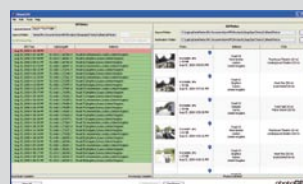

* e.g. SONY GPS-CS1KASP, HOLLUX M-241, WINTEC WBT-201

photoGPS
Geo-Imaging

photoGPS

Geo-Imaging

Revolutionize your picture archiving!

Capture geo-data

On the spot when you release the shutter – Take images as usual, just with attached photoGPS

Matching

of GPS and address data with your images on your computer with enclosed photoGPS software

Technology Partner

Matching software:
Translation and tagging of photos with **real address** (country, city, street, POI)