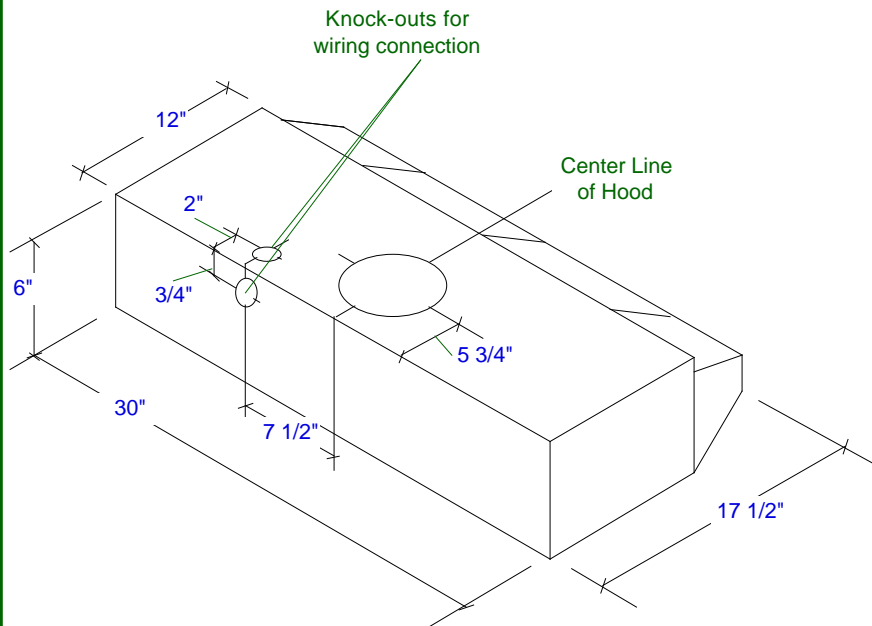

This Data Sheet Includes Information On

Jenn-Air

Product Model Number (s):

Hoods:
UXT2030AAB, UXT2030AAW, UXT2030AAS and
UXT2030AAQ

Dimensions (Actual Size)

Width: 30"

Height : 6"

Top Depth: 12"

Bottom Depth: 17 1/2"

Dimension from back to center
line of top power supply hole: 2"

Dimension from top to center line
of back power supply hole: 3/4"

Dimension from hood center line to
center line of power supply holes: 7 1/2"

Dimension from back to
centerline of exhaust outlet: 5 3/4"

Additional Information

- Electrical Requirements: 120V, 60Hz, 2.2amps.
- For most efficient operation, the top of the hood should be 66" from the floor.
- Unit can be vented vertically by 6" round duct (or larger round duct).
- Vertical 6" round rating discharge is 190CFM.

View is looking at the Rear Top of the Unit
(not to scale)

Subject to change without notice. This system is designed to be updated daily if necessary. Dimension Express is not responsible for use of superseded, voided, or outdated data sheets. Because of the difficulty or impracticability of determining actual damages, liability of Dimension Express shall not exceed $50.00.

Copyright © Dimension Express, 2002.

217

• NEVER reuse Data Sheets. Data Sheets are subject to change without notice. Dimension Express is a FREE service bureau and is updated daily, it makes far more sense to spend the time necessary to request new Data Sheets for each project, as opposed to the problems, time, costs, and risks associated with reusing old Data Sheets.

- Call Dimension Express if you have any questions at (775) 833-3633 •
- Always refer to a current Code at a Glance or manufacturer directory •
- Data Sheet codes change on the first of odd numbered months at 12:01am •

BN110 • A217 • 032603 • 95657 • 43057