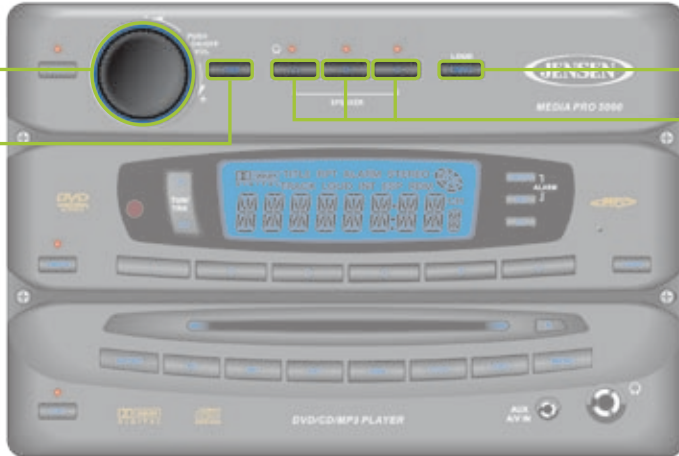

MP5000 Quick Reference Guide

Basic Operation

Power On/Off: Push to turn ON or OFF.

AUDIO: With each press of the button choose from the following AUDIO ADJUSTMENT options: VOLUME, BASS, TREBLE, BALANCE (left to right), & FADER (front to back).

MUTE: Press to MUTE audio.

SPEAKER OUTPUT: Press any speaker button (SPEAKER A, SPEAKER B, or SPEAKER C) to control corresponding speaker output from the stereo. Red light above each button will illuminate when selected speaker is turned on.

AM/FM Tuner Controls

TUNE/TRACK: Press UP or DOWN to tune to next station. Press & hold UP or DOWN to SEEK to next strong station.

AM/FM: Press to directly access TUNER MODE. Press to select between two AM BANDS (AM1 & AM2) & three FM BANDS (FM1, FM2, & FM3).

INTRO SCAN: Press when CD is playing to play each track for 10 seconds in sequential order. Press again to SELECT current song.

RPT: Press to REPEAT current playing track. Press to release function.

RDM: Press when CD is playing to play each track in RANDOM order. Press again for NORMAL play.