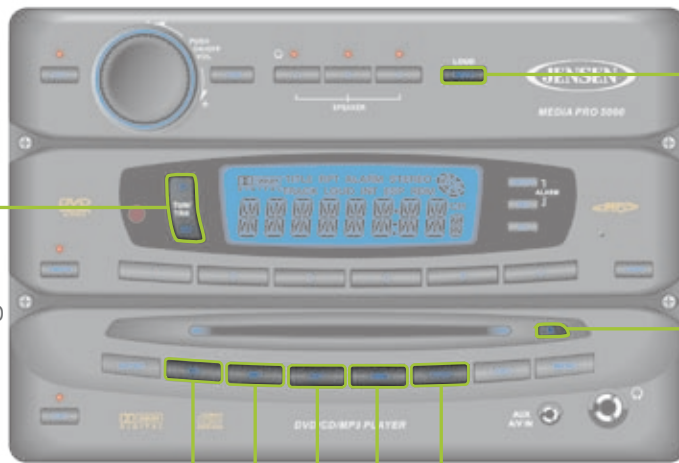

AM/FM Tuner Controls

TUNE/TRACK: Press UP or DOWN to tune to next station. Press & hold UP or DOWN to SEEK to next strong station.

AM/FM: Press to directly access TUNER MODE. Press to select between two AM BANDS (AM1 & AM2) & three FM BANDS (FM1, FM2, & FM3).

MUTE: Press to MUTE audio.

AS/PS: Press to SCAN through currently stored presets. Press & hold to STORE strongest broadcast stations in your area.

STATION STORE BUTTONS:

Press & hold to store current channel playing. Momentarily press to recall stored channel. NOTE: you can store up to 30 channels (5 channels per band FM1, FM2, FM3, AM1, AM2).

CD Player Controls

TUNE/TRACK: Press UP or DOWN to tune to next track. Press & hold UP or DOWN to FAST FORWARD or REWIND current track playing.

MUTE: Press to MUTE audio.

EJECT: Press to EJECT CD.

PLAY/PAUSE: Press to PLAY or PAUSE current audio.

INTRO SCAN: Press when CD is playing to play each track for 10 seconds in sequential order. Press again to SELECT current song.

RPT: Press to REPEAT current playing track. Press to release function.

RDM: Press when CD is playing to play each track in RANDOM order. Press again for NORMAL play.