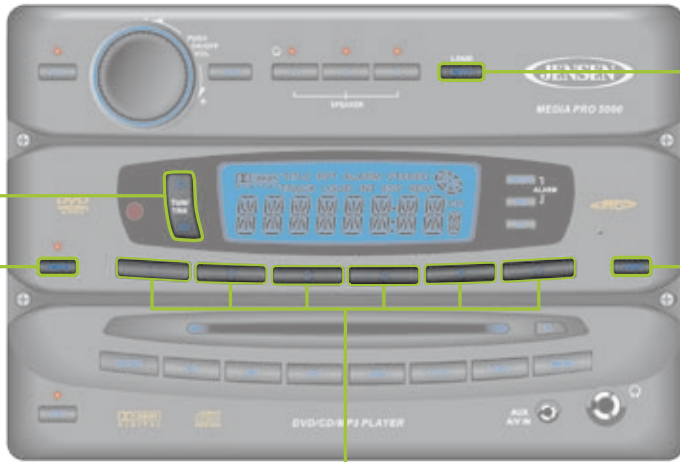

MUTE: Press to MUTE audio.

SPEAKER OUTPUT: Press any speaker button (SPEAKER A, SPEAKER B, or SPEAKER C) to control corresponding speaker output from the stereo. Red light above each button will illuminate when selected speaker is turned on.

AM/FM Tuner Controls

TUNE/TRACK: Press UP or DOWN to tune to next station. Press & hold UP or DOWN to SEEK to next strong station.

AM/FM: Press to directly access TUNER MODE. Press to select between two AM BANDS (AM1 & AM2) & three FM BANDS (FM1, FM2, & FM3).

CD Player Controls

TUNE/TRACK: Press UP or DOWN to tune to next track. Press & hold UP or DOWN to FAST FORWARD or REWIND current track playing.

MUTE: Press to MUTE audio.

EJECT: Press to EJECT CD.

PLAY/PAUSE: Press to PLAY or PAUSE current audio.

INTRO SCAN: Press when CD is playing to play each track for 10 seconds in sequential order. Press again to SELECT current song.

RPT: Press to REPEAT current playing track. Press to release function.

RDM: Press when CD is playing to play each track in RANDOM order. Press again for NORMAL play.