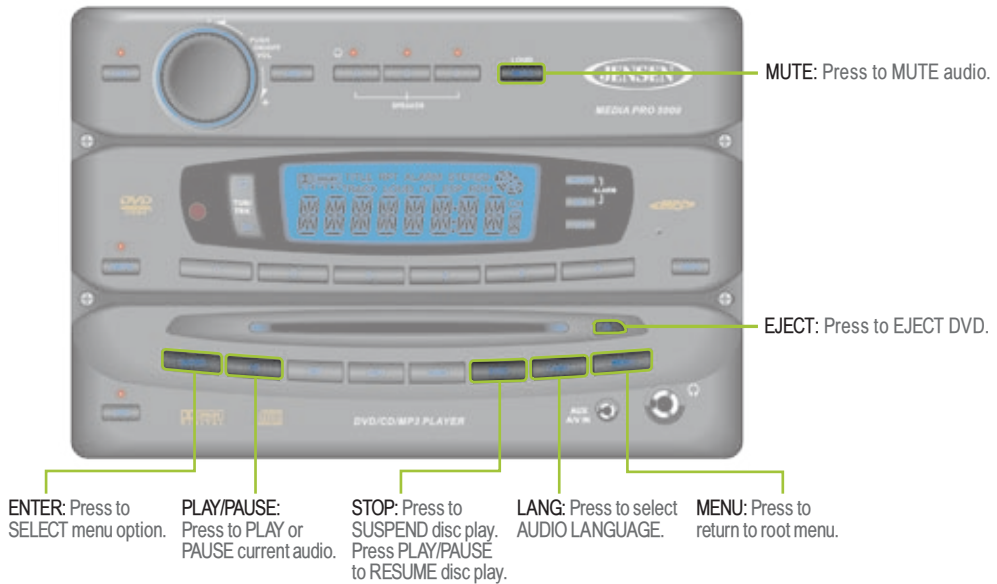

DVD Player Controls