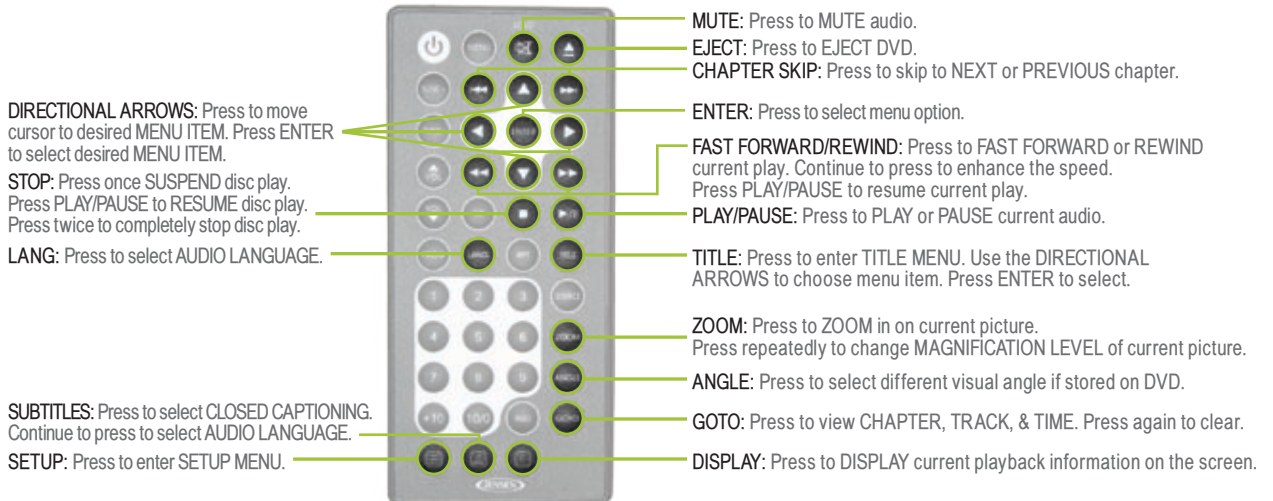

INTRO SCAN: Press when CD is playing to play each track for 10 seconds in sequential order. Press again to SELECT current song.

RPT: Press to REPEAT current playing track. Press to release function.

RDM: Press when CD is playing to play each track in RANDOM order. Press again for NORMAL play.

STOP: Press to SUSPEND disc play. Press PLAY/PAUSE to RESUME disc play.

DVD Player Controls

DVD Remote Controls

Clock Settings

Free Manuals Download Website

<http://myh66.com>

<http://usermanuals.us>

<http://www.somanuals.com>