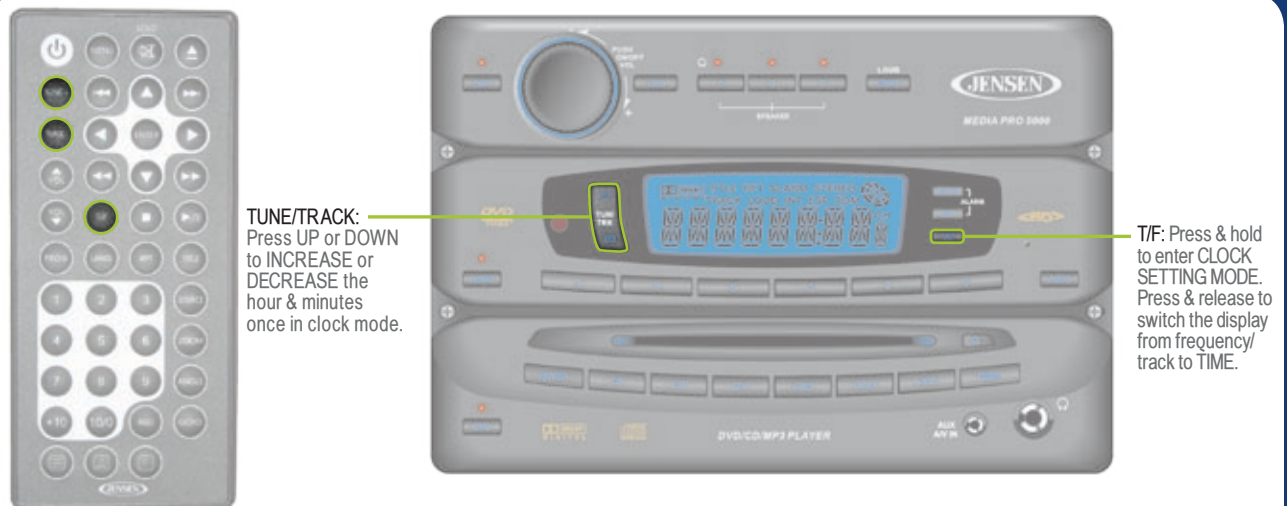

INTRO SCAN: Press when CD is playing to play each track for 10 seconds in sequential order. Press again to SELECT current song.

RPT: Press to REPEAT current playing track. Press to release function.

RDM: Press when CD is playing to play each track in RANDOM order. Press again for NORMAL play.

STOP: Press to SUSPEND disc play. Press PLAY/PAUSE to RESUME disc play.

DVD Player Controls

DVD Remote Controls

Clock Settings

Free Manuals Download Website

<http://myh66.com>

<http://usermanuals.us>

<http://www.somanuals.com>