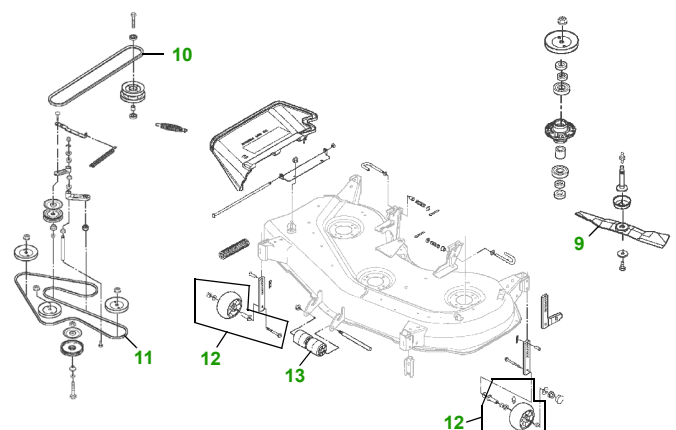

MAINTENANCE REMINDER SHEET

GT225 with 48C Deck

Garden Tractor

Tractor S/N

48" Convertible Deck

Deck S/N

Key	Part No.	Description
1	AM125424	OIL FILTER
	GY20577	OIL FILTER (PACKAGE)
2	AM116304	FUEL FILTER - IN-LINE
	GY20709	FUEL FILTER (PACKAGE)
3	GY20574	AIR FILTER - (ENG. CV15S-41571)
	GY20661	AIR FILTER - (ENG.CV460S-26511)
4	AM131841	KEY
	AM132500	IGNITION SWITCH
5	TY25881	BATTERY (DRY)

Key	Part No.	Description
6	M127523	BELT - TRACTION DRIVE
7	M78543	SPARK PLUG
8	AD2062R	HEADLIGHT BULB
9	M145476	BLADE
	M127673	BLADE - MULCHING
10	M143019	BELT - PRIMARY
11	M154958	BELT - SECONDARY
12	AM133602	KIT - GAGE WHEEL
13	M113955	ROLLER

"As Needed" Parts

Qty	Part No	Item
1	AM123507	Fuel Cap
1	AM130907	Mower Deck Leveling Gauge
1	TY26183	Grease Gun

FOR ON-LINE PARTS ASSISTANCE:

www.JDParts.Deere.com

- VIEW [John Deere Parts Catalog](#) to look-up part numbers
- ORDER parts on-line from your [John Deere Dealer](#)
- SEARCH for parts for [YOUR specific model](#)
- SEARCH for parts by [Partial Part Number](#)