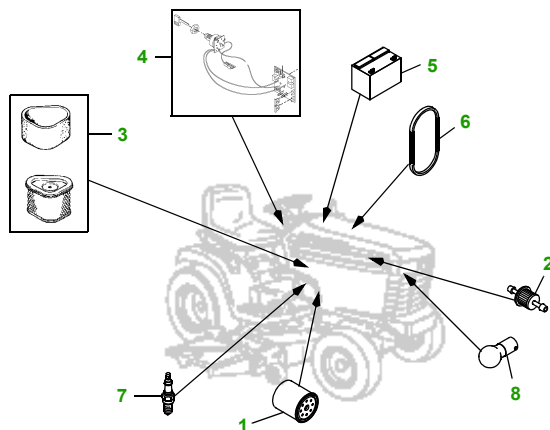

MAINTENANCE REMINDER SHEET

GT225 with 48C Deck

Garden Tractor

Tractor S/N

48" Convertible Deck

Deck S/N

Key	Part No.	Description
1	AM125424	OIL FILTER
	GY20577	OIL FILTER (PACKAGE)
2	AM116304	FUEL FILTER - IN-LINE
	GY20709	FUEL FILTER (PACKAGE)
3	GY20574	AIR FILTER - (ENG. CV15S-41571)
	GY20661	AIR FILTER - (ENG.CV460S-26511)
4	AM131841	KEY
	AM132500	IGNITION SWITCH
5	TY25881	BATTERY (DRY)

Key	Part No.	Description
6	M127523	BELT - TRACTION DRIVE
7	M78543	SPARK PLUG
8	AD2062R	HEADLIGHT BULB
9	M145476	BLADE
	M127673	BLADE - MULCHING
10	M143019	BELT - PRIMARY
11	M154958	BELT - SECONDARY
12	AM133602	KIT - GAGE WHEEL
13	M113955	ROLLER

"As Needed" Parts

Qty	Part No	Item
1	AM123507	Fuel Cap
1	AM130907	Mower Deck Leveling Gauge
1	TY26183	Grease Gun

FOR ON-LINE PARTS ASSISTANCE:

www.JDParts.Deere.com

- VIEW [John Deere Parts Catalog](#) to look-up part numbers
- ORDER parts on-line from your [John Deere Dealer](#)
- SEARCH for parts for [YOUR specific model](#)
- SEARCH for parts by [Partial Part Number](#)