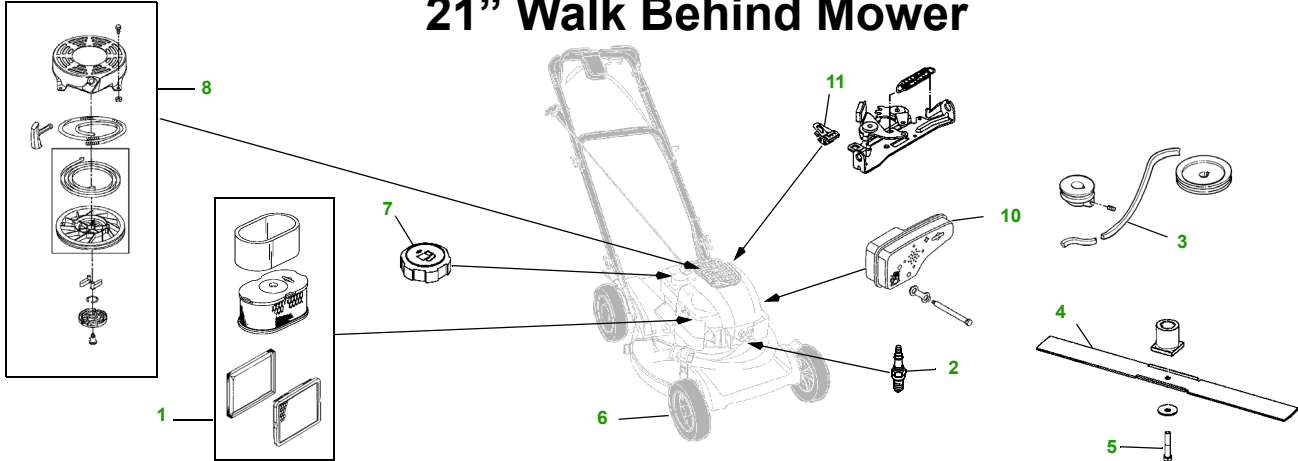

MAINTENANCE REMINDER SHEET

JA62

21" Walk Behind Mower

Mower S/N

Key	Part No.	Description	Key	Part No.	Description
1	M143275	AIR FILTER - FOAM (ENG 121602)	6	AM117869	WHEEL (S/N —200000)
	M147431	AIR FILTER - PAPER (ENG 121602)		GY20630	WHEEL (S/N 200001—)
	LG493537S	AIR FILTER - FOAM (ENG 12J802)	7	MIU12350	FUEL CAP (ENG 121602-0112)
	LG491588JD	AIR FILTER - PAPER (ENG 12J802)		M143291	FUEL CAP (ENG 121602, 12J802)
2	MIU11193	SPARK PLUG (ENG 121602-0112)	8	LG497680	RECOIL STARTER
	M143270	SPARK PLUG (ENG 121602-0280,0370,0528,0529)		TY15930	ROPE (ENG 12J802)
	TY6129	SPARK PLUG (ENG 12J802)		LG280399S	ROPE (ENG 121602)
3	M77167	BELT - DRIVE (S/N —200000)		LG393152	GRIP (ENG 12J802)
	GX21552	BELT - DRIVE (S/N 200001—)		LG281434S	GRIP (ENG 121602)
4	M77178	BLADE - HI LIFT (S/N —200000)	9	MIA10753	MUFFLER (ENG 121602-0280,0370,0528,0529)
	M125413	BLADE - MULCHING (S/N —200000)		AM130386	MUFFLER (ENG 121602-0112)
	GX21702	BLADE - STD (S/N 200001—)		LG692038	MUFFLER (ENG 12J802)
5	19H2959	BOLT	10	LG692310	SWITCH - STOP

"As Needed" Parts

Qty	Part No	Item
1	AM130907	Mower Deck Leveling Gauge
1	TY26183	Grease Gun

FOR ON-LINE PARTS ASSISTANCE:

www.JDParts.Deere.com

- VIEW [John Deere Parts Catalog](#) to look-up part numbers
- ORDER parts on-line from your [John Deere Dealer](#)
- SEARCH for parts for [YOUR specific model](#)
- SEARCH for parts by [Partial Part Number](#)