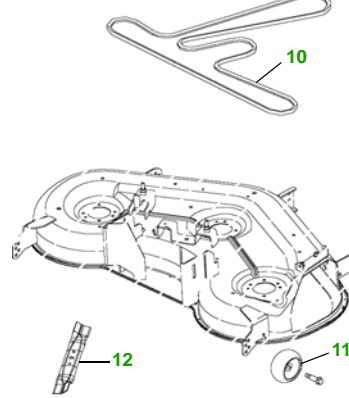

MAINTENANCE REMINDER SHEET

LA165 with 48" Deck

Tractor

Tractor S/N

48" Deck

Deck S/N

Key	Part No.	Description
1	AM125424	OIL FILTER
	GY20577	OIL FILTER (PACKAGE)
2	AM116304	FUEL FILTER - IN-LINE
	GY20709	FUEL FILTER (PACKAGE)
3	MIU11515	A/C CARTRIDGE
	MIU11517	PRE-CLEANER
	GY21057	AIR FILTER (PACKAGE)
4	GY20680	KEY (PACKAGE)
	GY20074	IGNITION SWITCH
5	TY25878	BATTERY

Key	Part No.	Description
6	GX20006	BELT - TRACTION DRIVE
7	M78543	SPARK PLUG
8	AD2062R	HEADLIGHT BULB
9	GX22166	FUEL CAP
10	GX21833	BELT (PACKAGE)
11	GX10168	GAGE WHEEL
12	GX21784	BLADE - STANDARD
	GY20852	BLADE - (PKG) (PACKAGED QTY - 3 BLADES)
	GX21785	BLADE - BAGGING
	GX21786	BLADE - HI PERF MULCHING

Qty	Part No	Item
1	AM130907	Mower Deck Leveling Gauge
1	TY26183	Grease Gun

FOR ON-LINE PARTS ASSISTANCE:

www.JDParts.Deere.com

- VIEW [John Deere Parts Catalog](#) to look-up part numbers
- ORDER parts on-line from your [John Deere Dealer](#)
- SEARCH for parts for [YOUR specific model](#)
- SEARCH for parts by [Partial Part Number](#)