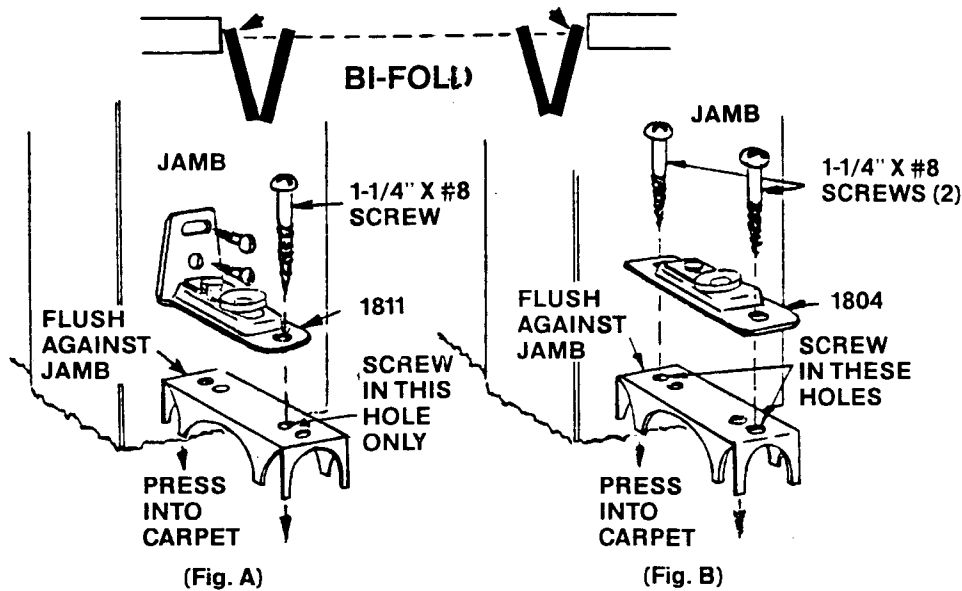

1836 BI-FOLD AND 2136 BY-PASS CARPET RISERS

Designed to eliminate troublesome conditions arising when installing bi-fold or by-pass doors in carpeted openings. The Carpet Risers' bridge design provides a gripping effect through the rug nap and into the solid backing, supporting and stabilizing the bi-fold brackets or by-pass guides for stronger installations without cutting the carpet or the use of wood shims.

INSTALLATION INSTRUCTIONS FOR 1836 BI-FOLD CARPET RISER USED WITH 1811 JAMB MOUNT BRACKET OR 1804 FLOOR MOUNT BRACKET.

Remove Jamb Bracket from jamb if already mounted. Place Carpet Riser against jamb, aligning it with center of track above. Press Riser into carpet (see Fig. A) Mount Jamb Bracket, on top of riser, to floor with 1-1/4" x #8 screw provided with Riser. Fasten Jamb Bracket to jamb with the same screws used prior. (Doors may have to be cut off at bottom to fit opening when using Riser). In some cases, the adjusting bolt on bottom of the door can be raised to eliminate cutting of doors. Rehang doors. For 1804, Floor Mount Bracket is used, follow same procedure except mount bracket with two 1-1/4" x #8 screws as shown in Figure B.

2136 BY-PASS CARPET RISER FOR 2134 AND 2135 BY-PASS GUIDES

To locate mounting position of By-pass Riser, push both doors to one side against jamb. Place riser under doors letting it protrude half way, with small screw holes on outside. Be sure doors are hanging plumb. (See Fig. C). Push doors aside holding Riser in position and mount Riser to floor with 1-1/4" x #8 screws provided, using larger center holes. Allow doors to again hang plumb and place Guide on top of riser in proper position (See Fig. D). Fasten with 3/4" x #8 screws provided with guides.