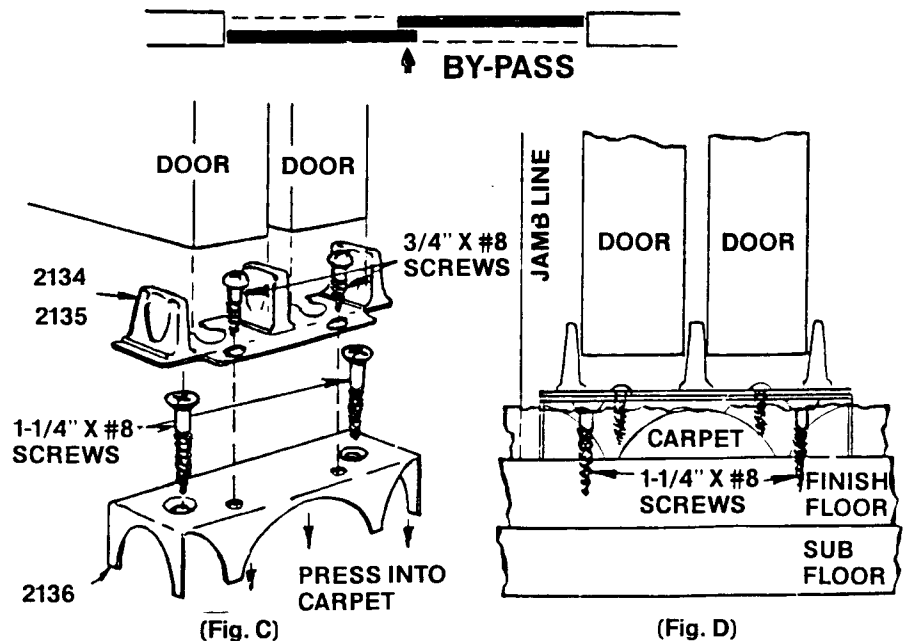

1836 BI-FOLD AND 2136 BY-PASS CARPET RISERS

Designed to eliminate troublesome conditions arising when installing bi-fold or by-pass doors in carpeted openings. The Carpet Risers' bridge design provides a gripping effect through the rug nap and into the solid backing, supporting and stabilizing the bi-fold brackets or by-pass guides for stronger installations without cutting the carpet or the use of wood shims.

INSTALLATION INSTRUCTIONS FOR 1836 BI-FOLD CARPET RISER USED WITH 1811 JAMB MOUNT BRACKET OR 1804 FLOOR MOUNT BRACKET.

Remove Jamb Bracket from jamb if already mounted. Place Carpet Riser against jamb, aligning it with center of track above. Press Riser into carpet (see Fig. A) Mount Jamb Bracket, on top of riser, to floor with 1-1/4" x #8 screw provided with Riser. Fasten Jamb Bracket to jamb with the same screws used prior. (Doors may have to be cut off at bottom to fit opening when using Riser). In some cases, the adjusting bolt on bottom of the door can be raised to eliminate cutting of doors. Rehang doors. For 1804, Floor Mount Bracket is used, follow same procedure except mount bracket with two 1-1/4" x #8 screws as shown in Figure B.

2136 BY-PASS CARPET RISER FOR 2134 AND 2135 BY-PASS GUIDES

To locate mounting position of By-pass Riser, push both doors to one side against jamb. Place riser under doors letting it protrude half way, with small screw holes on outside. Be sure doors are hanging plumb. (See Fig. C). Push doors aside holding Riser in position and mount Riser to floor with 1-1/4" x #8 screws provided, using larger center holes. Allow doors to again hang plumb and place Guide on top of riser in proper position (See Fig. D). Fasten with 3/4" x #8 screws provided with guides.