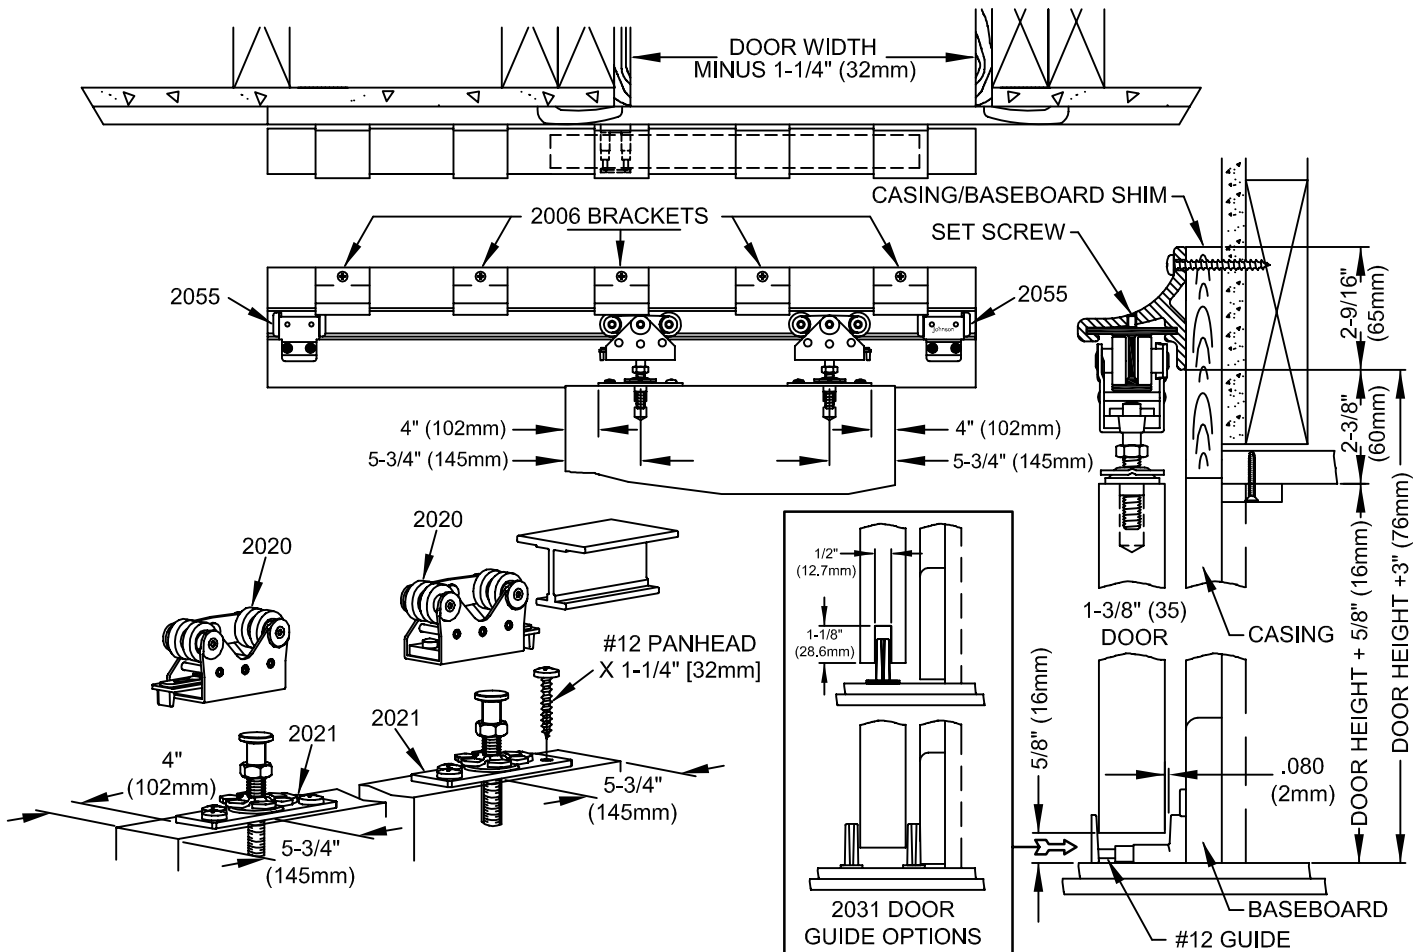

INSTRUCTIONS

200 WALL MOUNT

www.johnsonhardware.com

MINIMUM DOOR THICKNESS 1-1/8" (29mm)
MAXIMUM DOOR WEIGHT 300 lbs. (136kg.)

- Prepare opening to dimensions shown (or if existing, size door to fit).
- Slide 2006 Wall Mount Brackets onto track and secure with set screws. Adjust brackets to stud locations or where a solid anchor is assured. **Note: Brackets that are closest to ends must be within 8" (203mm) of track edge.**
- Horizontal location of track is not critical and is governed by trim thickness, however, **Track must be level** or door will not stay in position. Fasten brackets 2-3/8" (60mm) above header.
- Disassemble #12 Guide and fasten base to jamb at floor.
- Insert 2020 Hanger wheels into track with locking levers facing ends of track.

- Drill a 1/2" (12.5mm) diameter hole, 1-1/2" (38mm) deep on centerline of door 5-3/4" (145mm) from each edge of door. Attach 2021 Door Plate to door with four 1-1/4" (32mm) screws.
- Insert 2021 Door Plate's pivot pin into 2020 Hanger. Lock into place with locking lever
- Reinsert front half of #12 Guide and position so door slides freely. Fasten with two 1-1/8" (29mm) screws.
- Insert 2055 Stops into each end of track. Position door over opening with desired closure and back edge of door is still in #12 Guide. Tighten 2055 Stop to limit door travel. Open door until door is flush with jamb face and tighten other 2055 Stop to limit opening travel of door.
- Attach 3/8" X 1-1/4" (9.5mm X 32mm) stop (not included) at edge of header with #6 X 1-1/4" (32mm) flat head screw.
- Adjust 2020 Hanger if necessary.