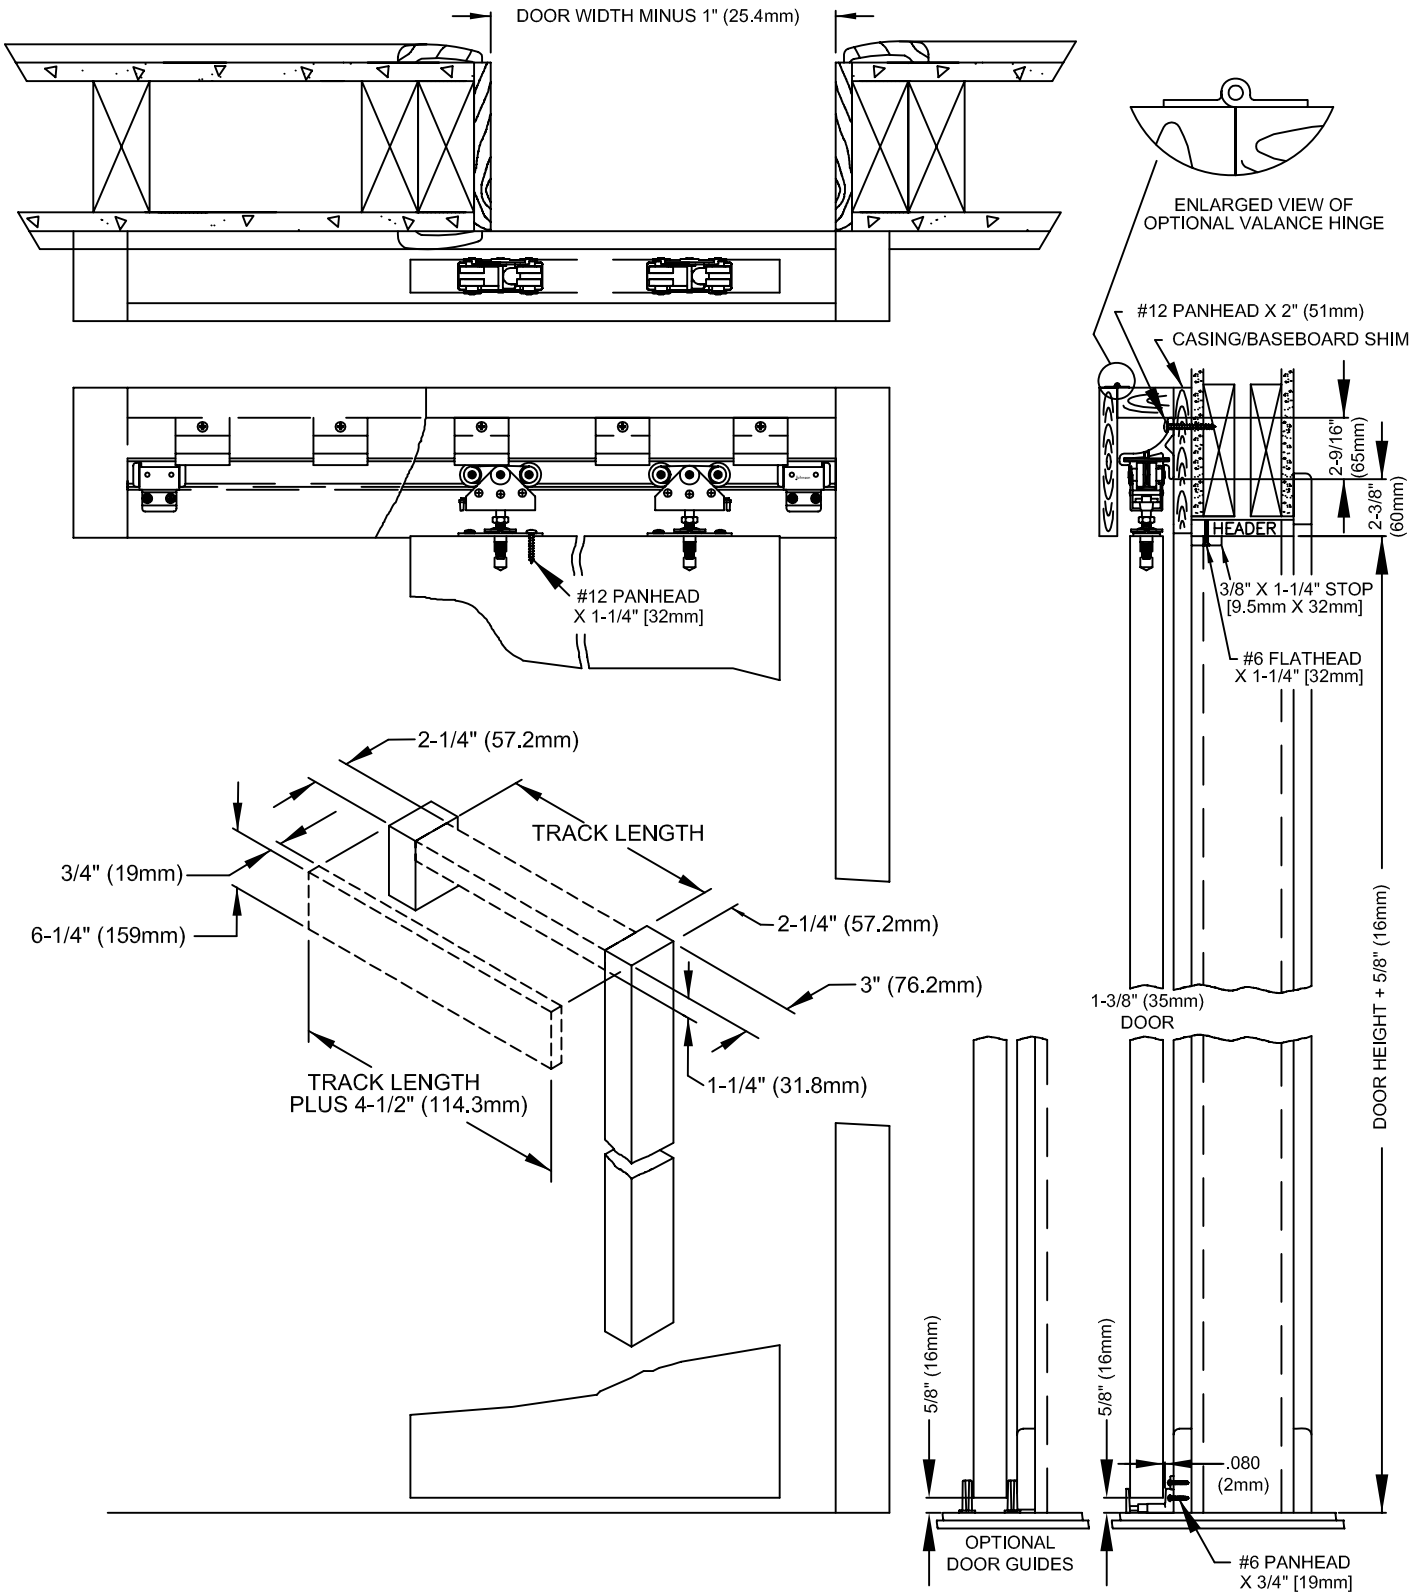

www.johnsonhardware.com

INSTRUCTIONS

OPTIONAL VALANCE / EXTENDED JAMB INSTRUCTIONS