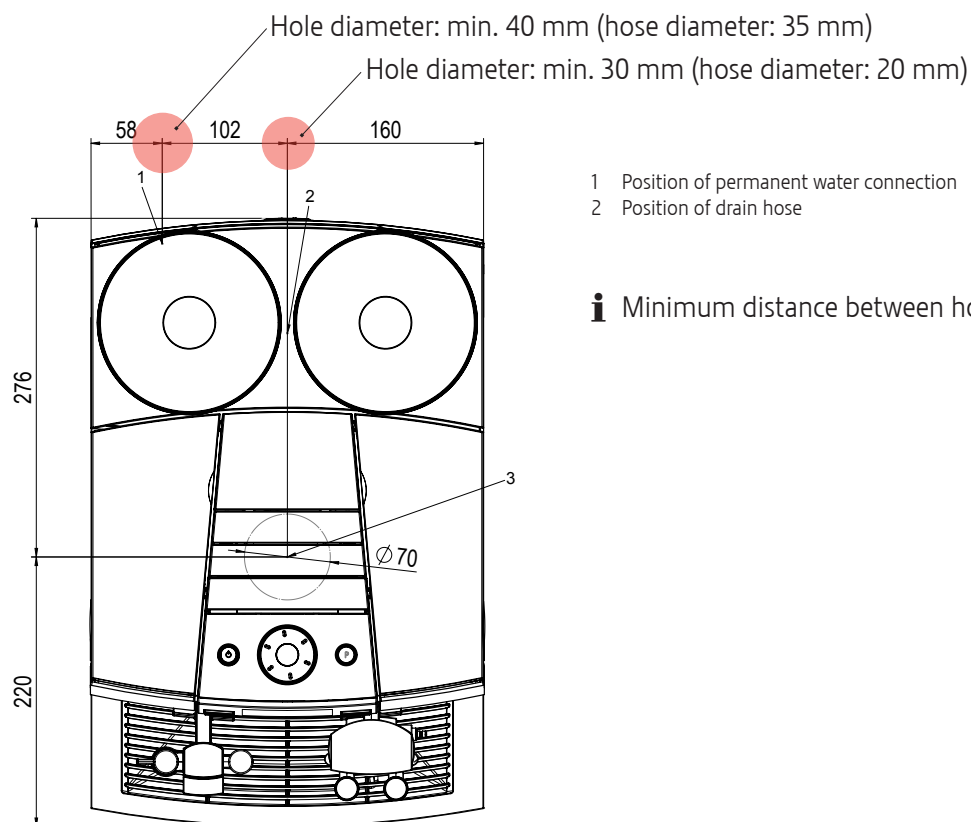

Outline

Side outline

General space needed

Holes for coffee grounds disposal and drip drain set

Position of separate holes in work surface for permanent water connection and drain hose

i Minimum distance between holes and machine: 40 mm

Position of shared hole in work surface for permanent water connection and drain hose

i Minimum distance between holes and machine: 40 mm

Position of hole in work surface for coffee grounds disposal

Free Manuals Download Website