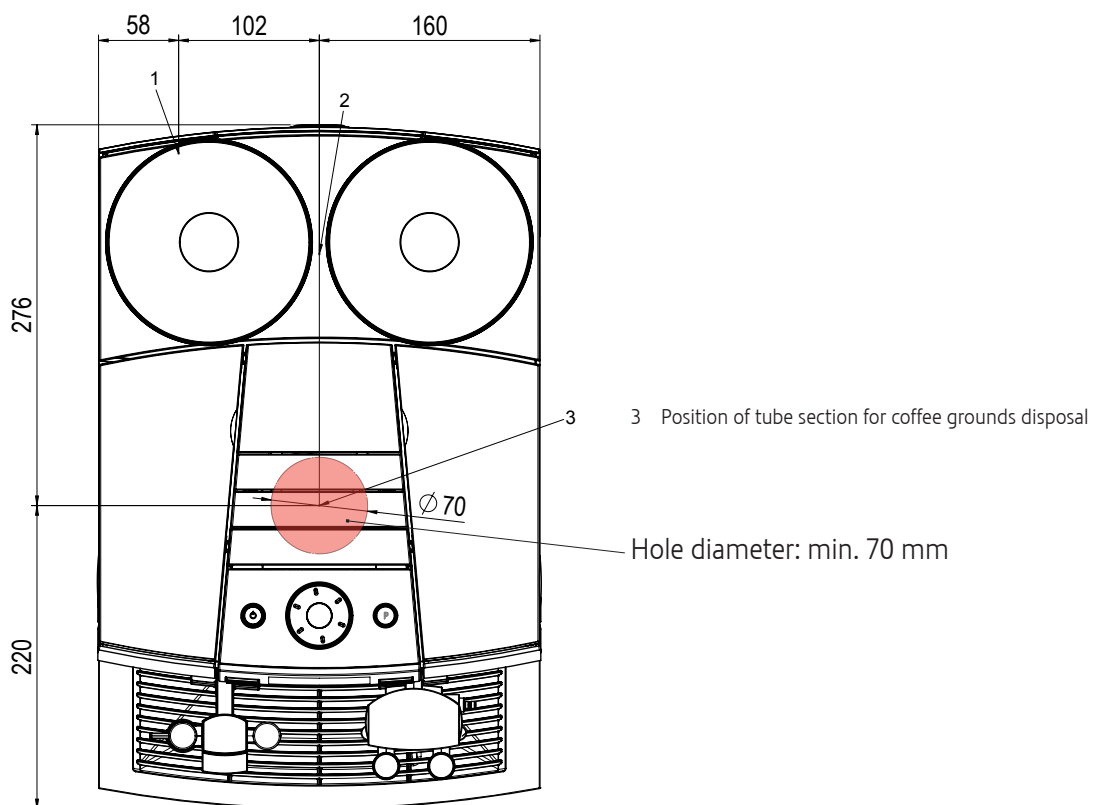

Outline

Side outline

General space needed

Holes for coffee grounds disposal and drip drain set

Position of separate holes in work surface for permanent water connection and drain hose

i Minimum distance between holes and machine: 40 mm

Position of shared hole in work surface for permanent water connection and drain hose

i Minimum distance between holes and machine: 40 mm

Position of hole in work surface for coffee grounds disposal

Free Manuals Download Website