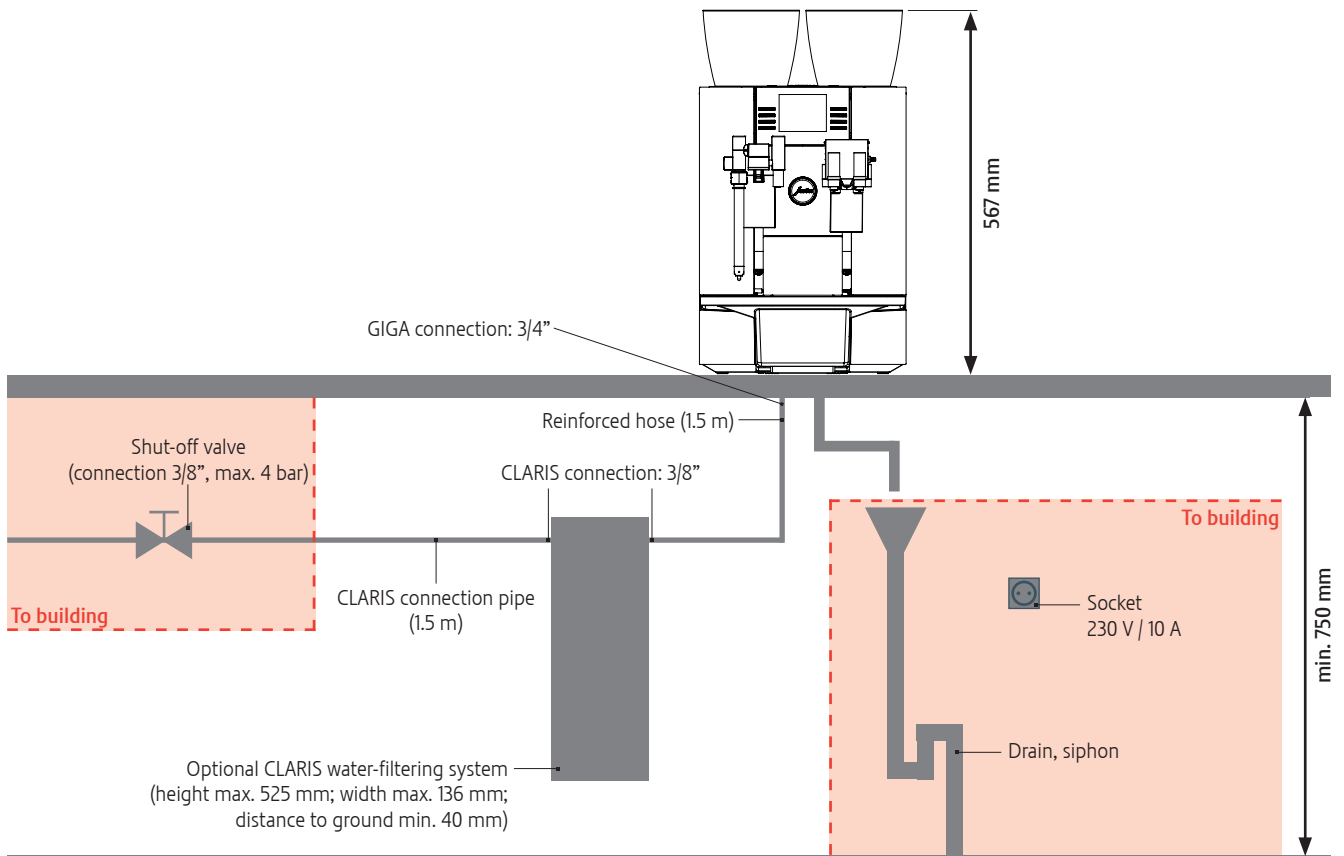

Requirements for installation location

- Horizontal surface that is not sensitive to water
- Ambient conditions:
 - Air humidity max. 80%
 - Ambient temperature 10–35°C
- i** The required connections at the customer's premises must be carried out by an approved **qualified person** before the JURA service technician can set up the GIGA at your chosen location.
- i** Please make sure that the building connections are as close as possible to the location of the machine (refer to length of connection pipes).

Outline

Side outline

General space needed

Holes for coffee grounds disposal and drip drain set

Position of separate holes in work surface for permanent water connection and drain hose

i Minimum distance between holes and machine: 40 mm

Position of shared hole in work surface for permanent water connection and drain hose

i Minimum distance between holes and machine: 40 mm

Position of hole in work surface for coffee grounds disposal

Free Manuals Download Website