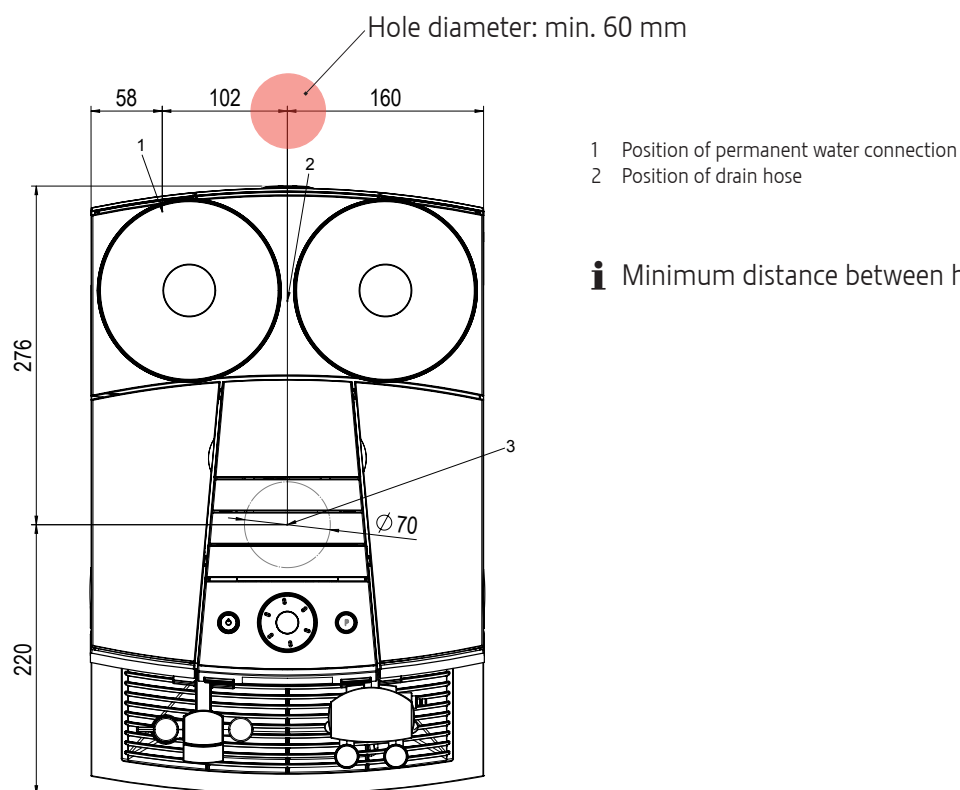

Outline

Side outline

General space needed

Holes for coffee grounds disposal and drip drain set

Position of separate holes in work surface for permanent water connection and drain hose

i Minimum distance between holes and machine: 40 mm

Position of shared hole in work surface for permanent water connection and drain hose

i Minimum distance between holes and machine: 40 mm

Position of hole in work surface for coffee grounds disposal

Free Manuals Download Website