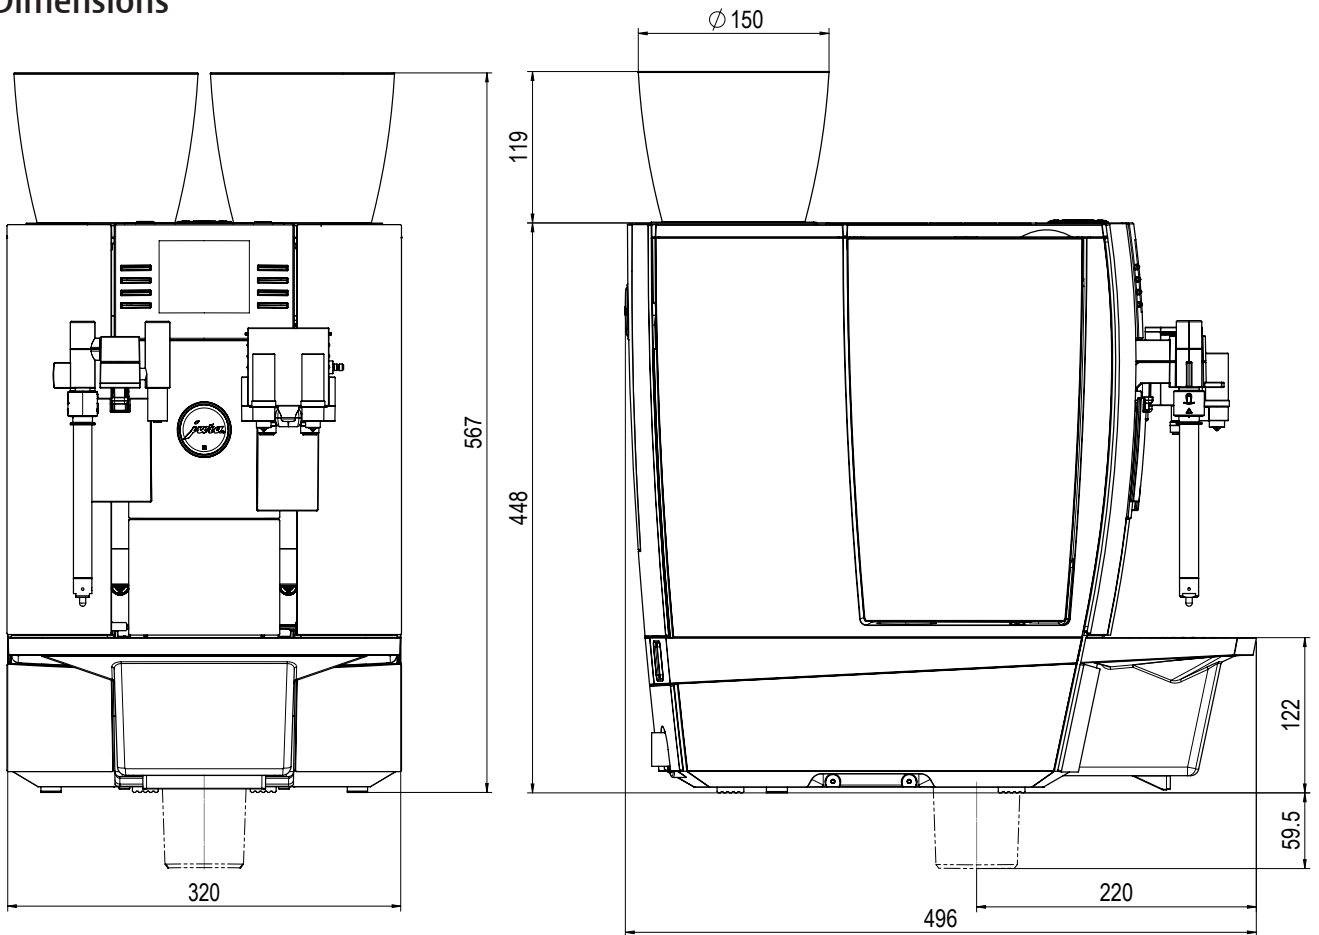

Requirements for installation location

- Horizontal surface that is not sensitive to water
- Ambient conditions:
 - Air humidity max. 80%
 - Ambient temperature 10–35°C
- i** The required connections at the customer's premises must be carried out by an approved **qualified person** before the JURA service technician can set up the GIGA at your chosen location.
- i** Please make sure that the building connections are as close as possible to the location of the machine (refer to length of connection pipes).

Outline

Side outline

General space needed

Holes for coffee grounds disposal and drip drain set

Position of separate holes in work surface for permanent water connection and drain hose

i Minimum distance between holes and machine: 40 mm

Position of shared hole in work surface for permanent water connection and drain hose

i Minimum distance between holes and machine: 40 mm

Position of hole in work surface for coffee grounds disposal

Free Manuals Download Website