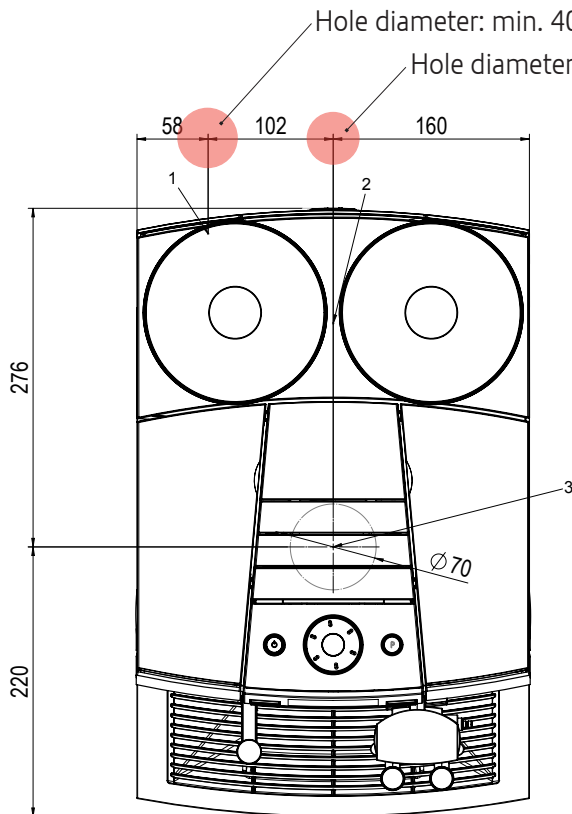

Dimensions

Outline

Side outline

General space needed

Holes for coffee grounds disposal and drip drain set

Position of separate holes in work surface for permanent water connection and drain hose

- 1 Position of permanent water connection
- 2 Position of drain hose

i Minimum distance between holes and machine: 40 mm

Position of shared hole in work surface for permanent water connection and drain hose

- 1 Position of permanent water connection
- 2 Position of drain hose