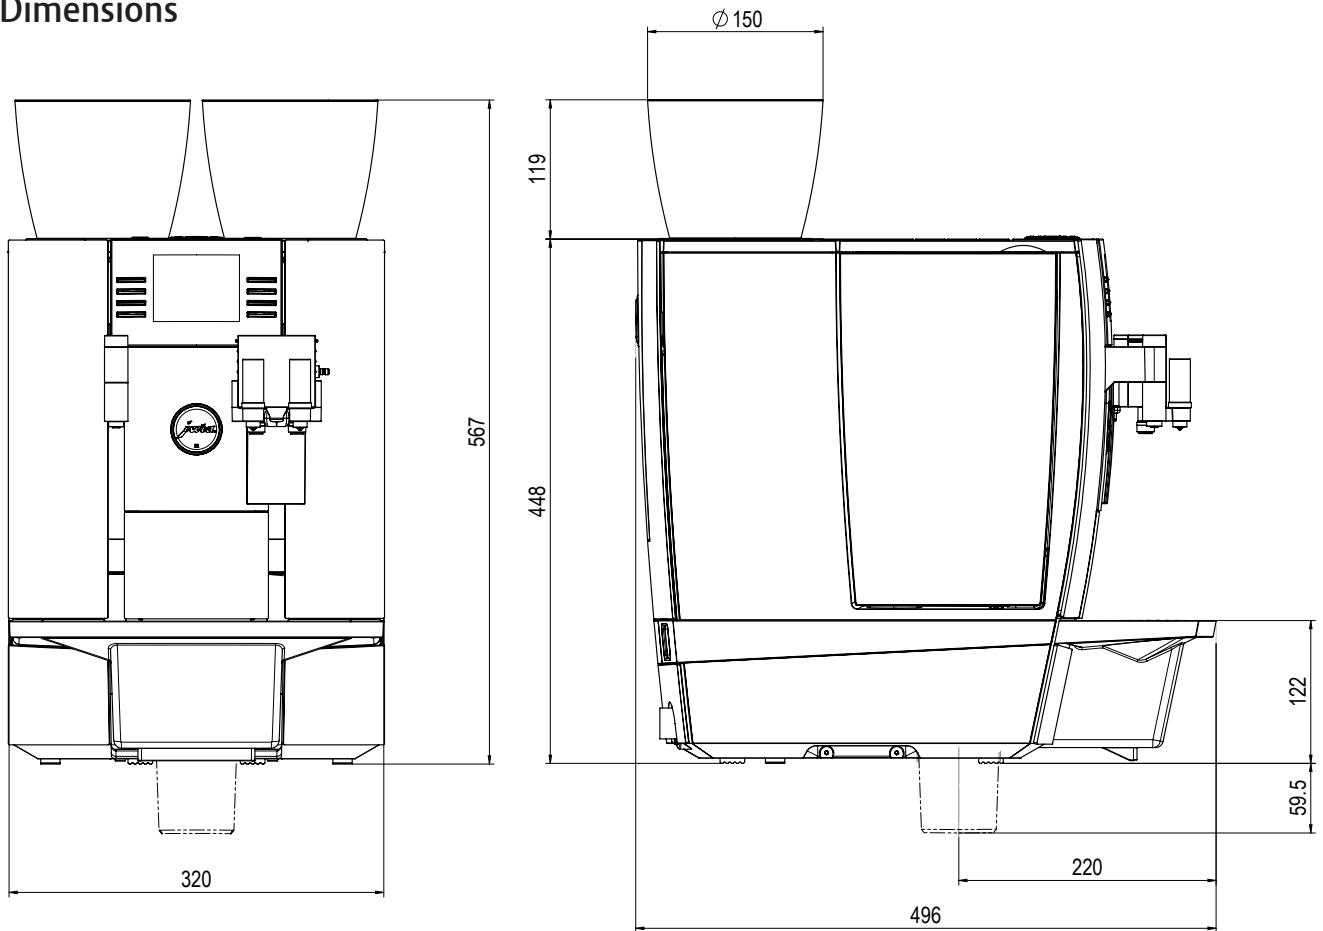

Dimensions

Outline

Side outline

General space needed

Holes for coffee grounds disposal and drip drain set

Position of separate holes in work surface for permanent water connection and drain hose

- 1 Position of permanent water connection
- 2 Position of drain hose