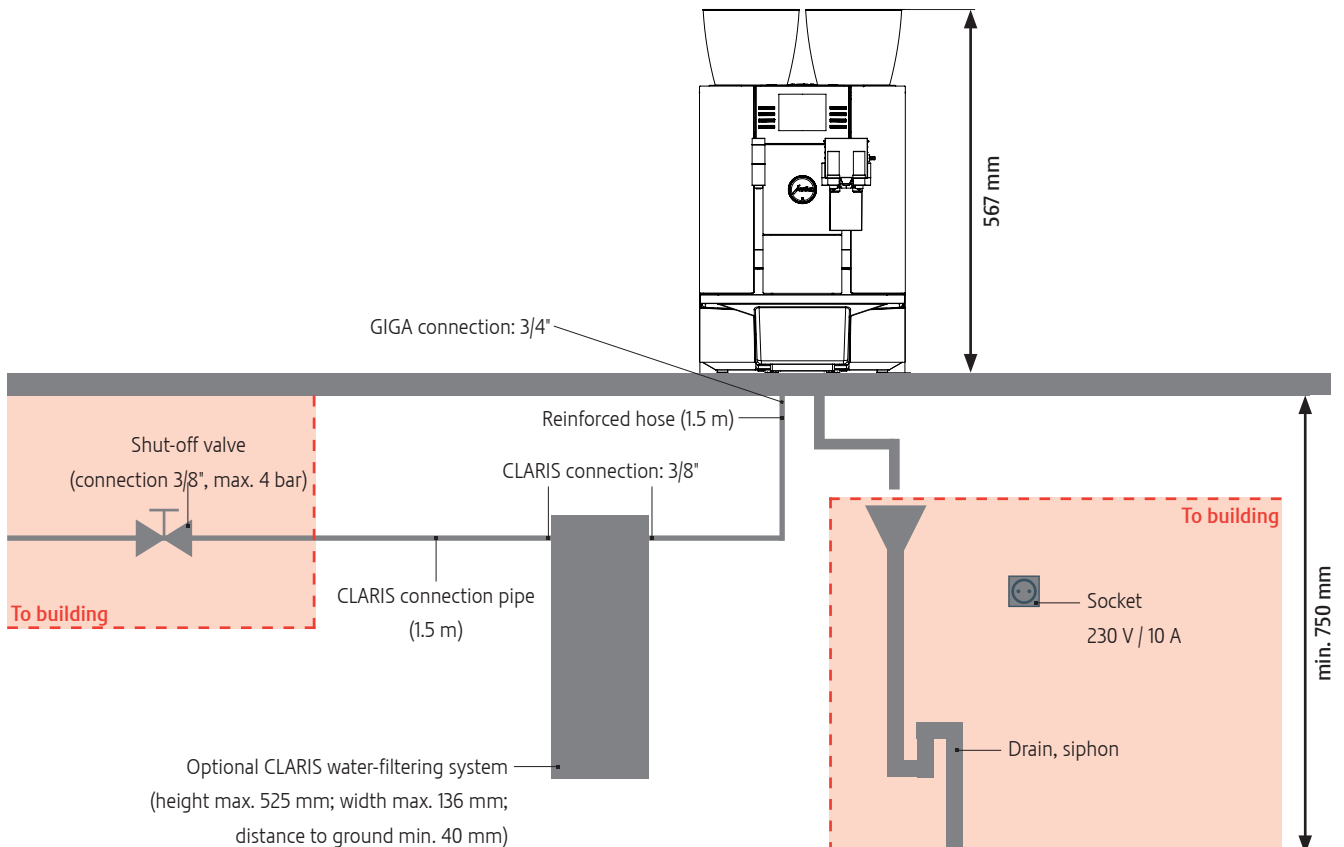

Requirements for installation location

- Horizontal surface that is not sensitive to water
- Ambient conditions:
 - Air humidity max. 80%
 - Ambient temperature 10–35°C

i The required connections at the customer's premises must be carried out by an approved **qualified person** before the JURA service technician can set up the GIGA at your chosen location.

i Please make sure that the building connections are as close as possible to the location of the machine (refer to length of connection pipes).

Always note the information in the instructions for use for your coffee machine (Chapter 1 "Preparing and using for the first time" – "Requirements for first-time use" / "Setting up the machine").

Dimensions

Outline

Side outline

General space needed

Holes for coffee grounds disposal and drip drain set

Position of separate holes in work surface for permanent water connection and drain hose

- 1 Position of permanent water connection
- 2 Position of drain hose

i Minimum distance between holes and machine: 40 mm

Position of shared hole in work surface for permanent water connection and drain hose

- 1 Position of permanent water connection
- 2 Position of drain hose