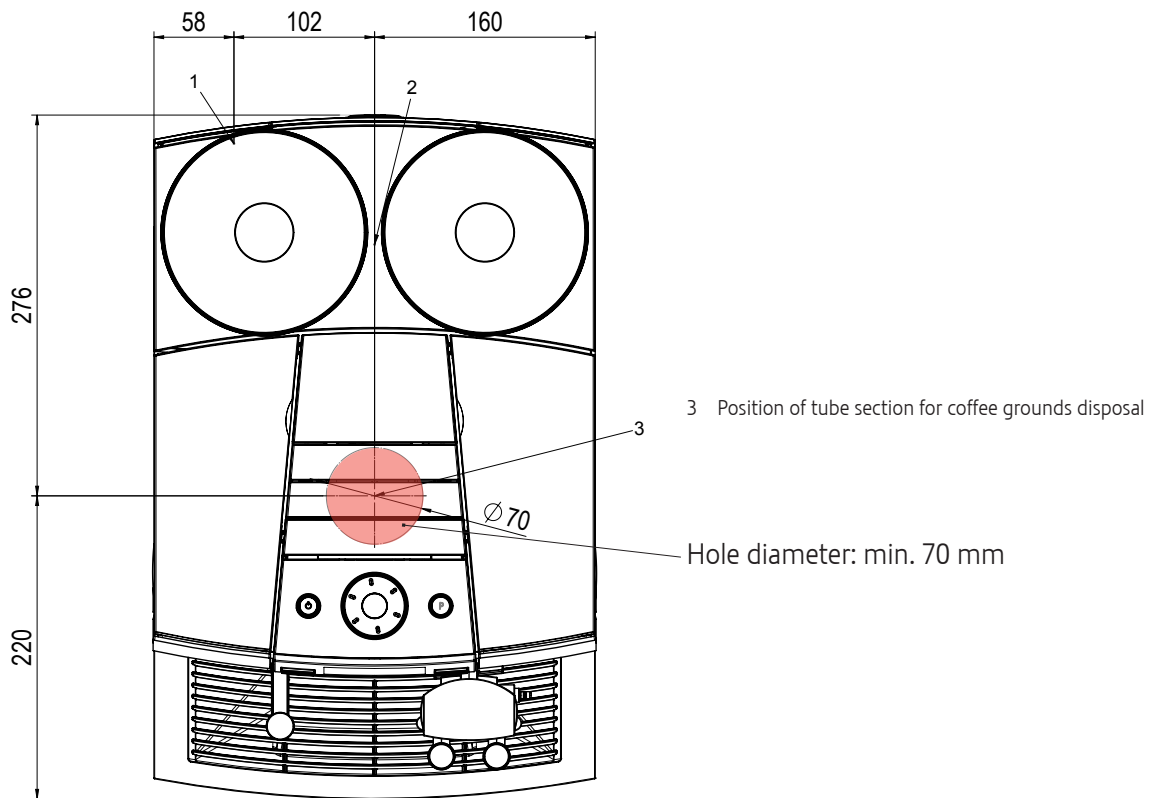

Dimensions

Outline

Side outline

General space needed

Holes for coffee grounds disposal and drip drain set

Position of separate holes in work surface for permanent water connection and drain hose

- 1 Position of permanent water connection
- 2 Position of drain hose

i Minimum distance between holes and machine: 40 mm

Position of shared hole in work surface for permanent water connection and drain hose

- 1 Position of permanent water connection
- 2 Position of drain hose

i Minimum distance between holes and machine: 40 mm

Position of hole in work surface for coffee grounds disposal

Free Manuals Download Website

<http://myh66.com>

<http://usermanuals.us>

<http://www.somanuals.com>