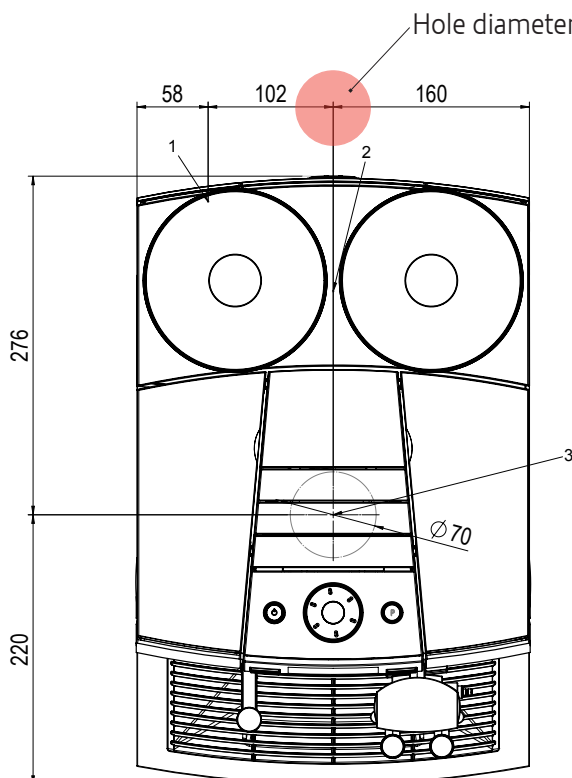

Dimensions

Outline

Side outline

General space needed

Holes for coffee grounds disposal and drip drain set

Position of separate holes in work surface for permanent water connection and drain hose

- 1 Position of permanent water connection
- 2 Position of drain hose

i Minimum distance between holes and machine: 40 mm

Position of shared hole in work surface for permanent water connection and drain hose

- 1 Position of permanent water connection
- 2 Position of drain hose