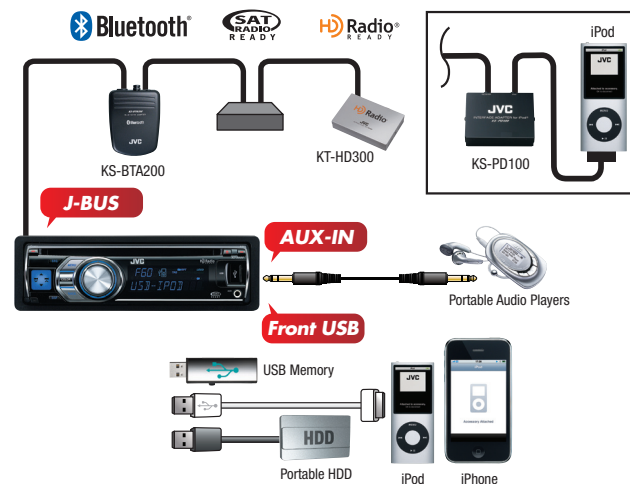

Connections

Compatible iPod/iPhone Models

Requires KS-PD100	Requires KS-PD100	Requires KS-PD100	Requires KS-PD100	✓ USB	✓ USB	✓ USB	✓ USB	✓ USB	✓ USB	✓ USB	✓ USB	✓ USB	✓ USB
iPod 3rd generation 30GB 40GB	iPod mini 4GB 6GB	iPod 4th generation 40GB	iPod 4th generation (color display) 40GB 60GB	iPod nano 1st generation* 1GB 2GB 4GB	iPod 5th generation* (video) 60GB 80GB	iPod nano 2nd generation (aluminum) 2GB 4GB 8GB	iPod classic 120GB	iPod nano 3rd generation (video) 4GB 8GB	iPod nano 4th generation (video) 8GB 16GB	iPod touch 1st generation 8GB 16GB 32GB	iPod touch 2nd generation 8GB 16GB 32GB	iPhone 4GB 8GB 16GB	iPhone 3G 8GB 16GB

* 2-way control for iPod/iPhone unavailable for iPod 5G and iPod nano 1G via USB.