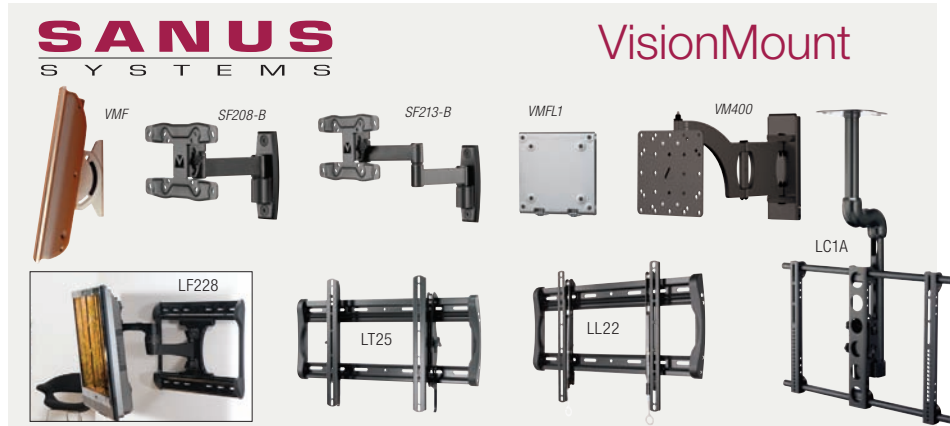

Bello TV Wall Mounts

8210 Low Profile Wall Mounting Kit for small and medium screens (Black) #BE8210.....	34.95
8220 Tilting Wall Mount for 12-30" Flat screen TV (Black) #BE8220DB.....	44.95
8240 Full Motion Flat screen Wall Mount (Black) #BE8240DB.....	70.00
8170DB Articulating Arm Flat screen Wall Mount 12-52" (Black) #BE8170DB.....	220.00
8310DB Low Profile Flat screen Wall Mount 30-50" (Black) #BE8310DB.....	100.00
8315DB Low Profile Tilting Flat screen Wall Mount 30-50" #BE8315DB.....	130.00
8320DB Low Profile Fixed/5° Tilt Flat screen Wall Mount 30-60" #BE8320DB.....	150.00

SPEAKER MOUNT SERIES

Perfect for home theater settings;
Available in three sizes to fit most
surround speakers.

WMS2 	Pair of large speaker wall mounts up to 15 lb Capacity (Black) 5.25 x 11"-15 x 9.25"	#SAWMS2	59.99
WMS3 	Pair of small speaker wall mounts. Mounts to wall or ceiling, up to 8 lb Capacity - (Black/Silver/White) 1.25 x 4.25"-5.75" x 3.25"	#SAWMS3B #SAWMS3S #SAWMS3W	29.99
WMS5 	WMS3 5-pack for home theater in a box - 8 lb Capacity (silver/black) - 1.25 x 3.25" - 4.25 x 5.75"	#SAWMS5B #SAWMS5S	59.99

Please check our web site for a more complete listing and up-to-date prices.

VisionMount

Small Flat Panel Series
for TV's Up To 30 Inches

Sturdy Aluminum and Steel Flat Panel Mounts specially configured for smaller TV's.
Choose from traditional flat wall mount, Virtual Axis™ fingertip tilting system or
SmoothLock™ tilt and swivel styles

VMFL1 Low Profile (.5" from wall) for Vesa 75 and 100mm LCD TV's Cap. 40 lb	Black/Silver	#SAVMFL1B	29.99
VMF Tilting Mount for 13"-23" TVs	Black/Silver	#SAVMFB	39.99
SF208 Full-motion mount for 13"-27" TVs, Extends 8" from wall	Black/Silver	#SASF208B1	69.99
SF213 Full-motion mount for 13"-27" TVs, Extends 13" from wall	Black/Silver	#SASF213B1	79.99

Medium Flat Panel Series
for TV's 15 to 40 Inches

Flat Panel Mounts specially configured for small to medium TV's. Choose from
traditional flat wall mount, Virtual Axis™ fingertip tilting system tilt and swivel styles.

MF209 Virtual Axis 3D w/swivel and pan 11.75 x 3.5 x 9.75" for 15-37" TVs	Black Silver	#SAMF209B #SAMF209S	64.95 54.95
MF215 Virtual Axis 3D w/swivel , pan and extend 11.25 x 3.5-15.5 x 11.75"	Black Silver	#SAMF215B #SAMF215S	79.95
VM400B Tilt, Swivel, Extend & Pan Motion for 26" to 42" Flat Panel TV's - Cap. 100 lb	Black	#SAVM400B	179.95
VMF220 Full Motion, Single Arm Tilt/Swivel Wall Mount for TV's up to 46"	Black	#SAVMF220B1	249.99
VLT14 Super Slim Tilting Wall Mount for 37-65" Flat Panel TV Displays	Black	#SAVLT14B1	149.99

Flat Panel Wall Mount
with Tilt Motion for 30" to
60" Flat Panel Plasma & LCD TV's

Sturdy Steel Flat Panel Mounts specially configured for large to extra large TV's.
Choose from traditional flat wall mount, Virtual Axis™ fingertip tilting system tilt and
swivel styles

VLT15 Super Slim Tilting Wall Mount, Adjustable Virtual Axis	Black	#SAVLT15B1	199.99
LT25-B1 Tilting mount for 30"-60" TVs	Black	#SALT25B1	199.99
LL22-B1 30"-60" Flat Panel Low-Profile Wall Mount	Black	#SALL22B1	169.99
VMPL3B LCD Plasma Wall Mount	Black	#SAVMPL3B	229.99
VLF210-B1 Full-Motion Wall Mount, For Flat Panel Displays 37-57", 10" Extension	Black	#SAVLF210B1	299.99
VLF220-B1 Full-Motion Wall Mount, For Flat Panel Displays 37-56", 20" Extension	Black	#SAVLF220B1	369.99
VMDD26B LCD Wall Mount	Black	#SAVMDD26B	599.99
VMPL250B LCD Plasma Wall Mount	Black	#SAVMPL250B	99.99

TV Wall Mounts

VMPL50B TV Wall Mount	Black	#SAVMPL50B	129.99
VMSAB LCD Flat Screen Wall Mount	Black	#SAVMSAB	329.99
VMPL50A Tilting Wall Mount For 32" - 60" flat-panel TVs	Black	#SAVMPL50B	89.99
ML11 Super slim medium low profile mount	Black	#SAML11B1	99.99
LL11 Super Slim Low-Profile Wall Mount, for display from 37-65" up to 150 lbs.	Black	#SALL11B1	99.99
VLL10 Super Slim Low-Profile Wall Mount, for display from 32-60"	Black	#SAVLL10B1	99.99
VML10 Super Slim Low-Profile Wall Mount, for display from 26-42"	Black	#SAVML10B1	79.99

TV Ceiling Mounts