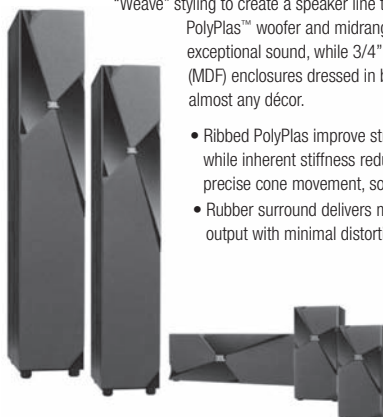

L226C: In-Ceiling 125 watts, 6½" woofer (JBL226C)	Call or Log-on
L226W: In-Wall 125 watts, 6½" woofer (JBL226W)	Call or Log-on
L228C: In-Ceiling 135 watts, 8" woofer (JBL228C)	Call or Log-on
L326C: In-Ceiling 135 watts, 6½" woofer (JBL326C)	Call or Log-on
L326W: In-Wall 135 watts, 6½" woofer (JBL326W)	Call or Log-on
L328C: In-Ceiling 150 watts, 8" woofer (JBL328C)	Call or Log-on

JBL STUDIO 1 SERIES

Studio 1 series speakers combine legendary JBL performance with their exclusive new "Weave" styling to create a speaker line that looks as stunning as it sounds. Proven PolyPlas™ woofer and midrange drivers and CMMD Lite tweeters create exceptional sound, while 3/4" (19mm)-thick medium-density fiberboard (MDF) enclosures dressed in black vinyl become a welcome addition to almost any décor.

1. Ribbed PolyPlas improve strength for low-distortion bass performance while inherent stiffness reduces distortion further. Light weight allows for precise cone movement, so bass instruments sound crisp, not boomy.
   - Rubber surround delivers maximum cone excursion for increased bass output with minimal distortion
   - CMMD Lite dome transducers feature extreme stiffness and damping eliminating unwanted resonances for clear, extended high-frequency performance.
   - JBL Bi-Radial® waveguide on the floorstanding speakers optimizes the tweeter radiating pattern to provide a broader soundstage
2. Studio 130 features 4-inch woofer and 1-inch high frequency transducer, the 120C adds another 4-inch woofer. The Studio 180 features 6½-inch woofer, 4-inch midrange transducer and and 1-inch high frequency transducer, the 190 adds a second 6½-inch woofer.
   - Studio 120C and 130 features gold-plated binding-post connectors that work with any type of speaker wire and termination. Users can experiment with exotic wire types.

Studio 120C: 3-Way Center Channel Speaker	Call or Log-on
Studio 130: 4" Bookshelf Speaker	Call or Log-on
Studio 180: 6½" Floorstanding Speaker	Call or Log-on
Studio 190: Dual 6½" Floorstanding Speaker	Call or Log-on

FREE SHIPPING on all **JBL** consumer speakers