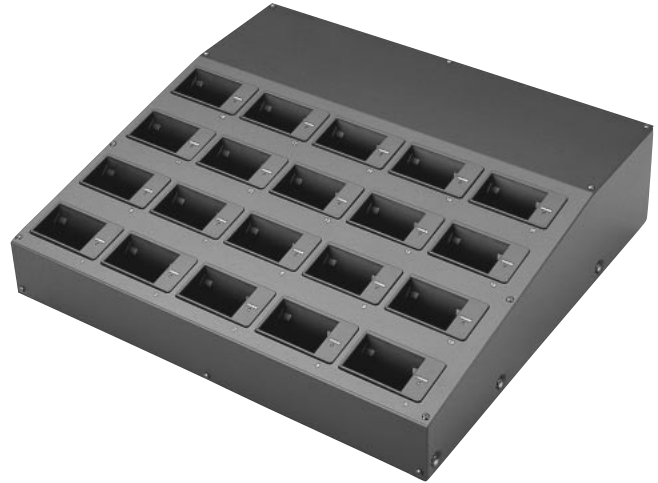

Audio Guidance System

XA-GT1TN

Infrared address transmitter

- Install one for each exhibit when the manual pointing start system is used. Install on a ceiling or wall near the entrance when the auto start system is used.

XA-GT1TN infrared address transmitter

Transmission system	Proprietary code infrared address transmission
Address system	Mini rotary x 3 (code No. 000 - 255)
Directivity angle	Horizontal direction: about ± 20 degrees for auto setting; about ± 45 degrees for point setting Vertical direction: about ± 20 degrees
Effective range	About 7 m (depending on the installation conditions)
Power supply	Specified AC adapter (DC 12 V $\pm 10\%$, 0.4A)
Dimensions	120.5 (W) x 66.0 (H) x 28.0 (D) mm (4-3/4" x 2-5/8" x 1-1/8")
Weight	Approx. 110 g (0.25 lbs.)
Accessories	Installation brackets

XA-GC20BK

Charger

- 20 players can be fully charged simultaneously in about 3 hours.

XA-GC20BK charger

Number of rechargeable units	Up to 20
Charging time	About 3 hours (with indications for "during charging" and "charging complete")
Power consumption	270 VA
Power requirements	110 —240 V, 50/60 Hz
Dimensions	477 (W) x 138 (H) x 438 (D) mm (18-13/16" x 5-7/16" x 17-1/4")
Weight	Approx. 7.5 kg (16.6 lbs.)
Accessory	Power cord