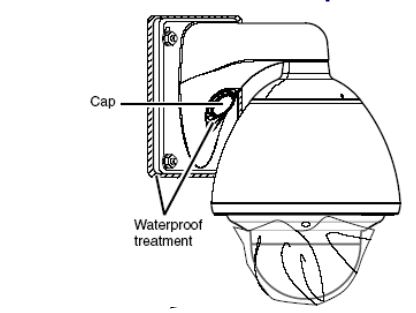

3 Mount the terminal cover and pull out the cables from side or top.

This figure shows pulling the cable from the top.

4 Mount the ceiling clamping bracket to the ceiling.

5 Remove the tape and the cap.

6 Mount the dome cover and remove the protective sheet.

7 Connect the fall prevention wire between units, then insert the camera unit into the ceiling clamping bracket.

8 Lock

1 Remove the dome cover and take the cushioning and protection material away.

2 Mount the dome cover.

3 Remove the cap and pull out the cables.

4 Mount the camera.

5 Connect LAN / Alarm / Power cables, then push them into the hole.

6 Mount the cap and seal around the cap and mounting surface with waterproof seal.