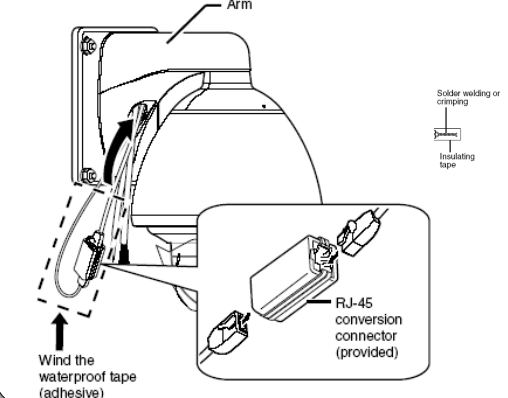

3 Mount the terminal cover and pull out the cables from side or top.

This figure shows pulling the cable from the top.

4 Mount the ceiling clamping bracket to the ceiling.

5 Remove the tape and the cap.

6 Mount the dome cover and remove the protective sheet.

7 Connect the fall prevention wire between units, then insert the camera unit into the ceiling clamping bracket.

8 Lock

1 Remove the dome cover and take the cushioning and protection material away.

2 Mount the dome cover.

3 Remove the cap and pull out the cables.

4 Mount the camera.

5 Connect LAN / Alarm / Power cables, then push them into the hole.

6 Mount the cap and seal around the cap and mounting surface with waterproof seal.