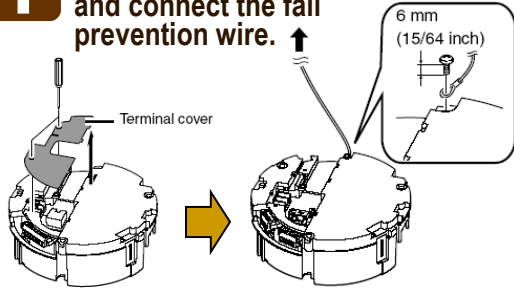

- Preset Position
- Alarm
- Privacy Mask and so on.

Physical Settings

VN-V686U (Indoor model)

VN-V686WPU (Outdoor model)

1 Remove the terminal cover and connect the fall prevention wire.

2 Connect the LAN / Alarm / Power cables and tie with the wire clamp.