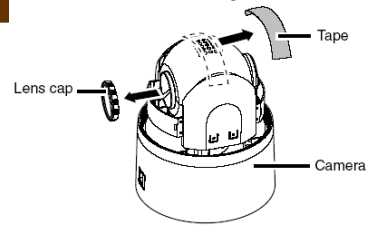

- Preset Position
- Alarm
- Privacy Mask and so on.

Physical Settings

VN-V686U (Indoor model)

VN-V686WPU (Outdoor model)

1 Remove the terminal cover and connect the fall prevention wire.

2 Connect the LAN / Alarm / Power cables and tie with the wire clamp.

3 Mount the terminal cover and pull out the cables from side or top.

This figure shows pulling the cable from the top.

4 Mount the ceiling clamping bracket to the ceiling.

5 Remove the tape and the cap.

6 Mount the dome cover and remove the protective sheet.