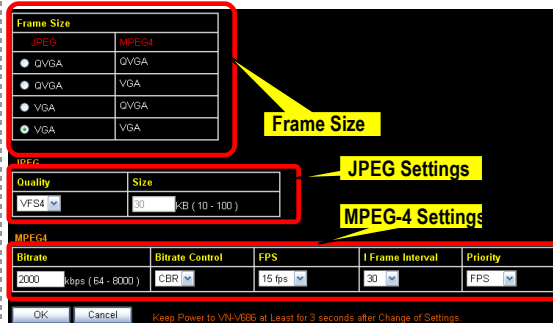

Note Ping command could be a good solution in any situation. Download from www.somanuals.com.

3 Top Page

Click on the menu [Network] – [Basic] to show setting page.

4 Change the IP address

After selecting [DHCP Disable], enter the specified value in each fields.

Change also IP address of the PC to re-connect the camera.

5 Encoding settings

Click on the menu [Image] – [Encoding] to show setting page.

Frame Size

Choose the desired frame size.

JPEG Settings

Choose the compression rate from VFS1 – VFS7, or select AFS and specify the Jpeg average file size in KByte.