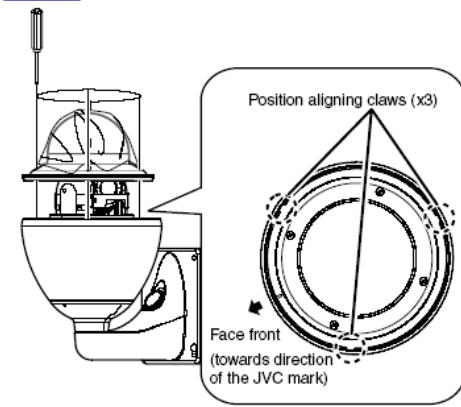

3 Mount the terminal cover and pull out the cables from side or top.

This figure shows pulling the cable from the top.

4 Mount the ceiling clamping bracket to the ceiling.

5 Remove the tape and the cap.

6 Mount the dome cover and remove the protective sheet.

7 Connect the fall prevention wire between units, then insert the camera unit into the ceiling clamping bracket.

8 Lock

1 Remove the dome cover and take the cushioning and protection material away.

2 Mount the dome cover.

3 Remove the cap and pull out the cables.

4 Mount the camera.

5 Connect LAN / Alarm / Power cables, then push them into the hole.

6 Mount the cap and seal around the cap and mounting surface with waterproof seal.