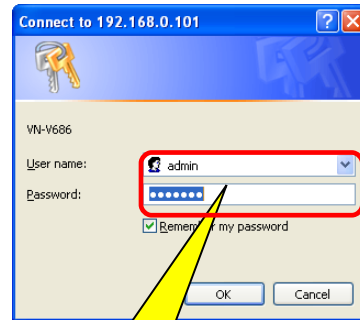

JVC

The Perfect Experience

VN-V686WPU

VN-V686U

QUICK SETUP GUIDE

IT Settings

1 Connect to the Camera

2 Enter the Password

Basic Trouble Shooting

When some ERROR happens...

Solution 1 If DHCP server exists on the network, IP address other than 192.168.0.2 may be assigned to the camera. Ask currently assigned IP address for the network administrator or try to connect again in peer-to-peer environment.