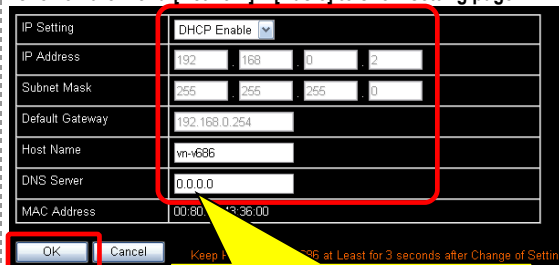

Solution 4 If you have already setup another camera which was originally the same IP address with the camera this time, PC may still recognize that the corresponding MAC address to this IP is the previous one. Launch the command prompt and type "arp -a" to confirm all IP and corresponding MAC address entries. To delete all entry, type "arp -d".

Note Ping command could be a good solution in any situation. Download from www.somanuals.com.

3 Top Page

Click on the menu [Network] – [Basic] to show setting page.

4 Change the IP address

After selecting [DHCP Disable], enter the specified value in each fields.