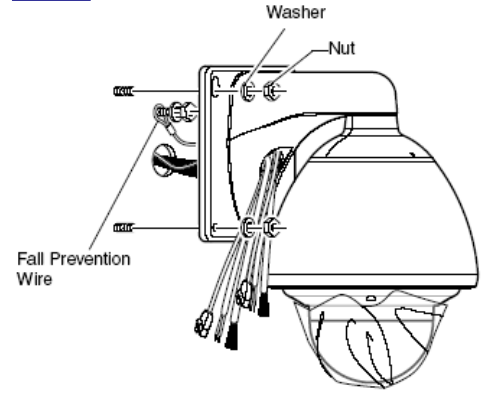

- Preset Position
- Alarm
- Privacy Mask and so on.

Physical Settings

VN-V686U (Indoor model)

VN-V686WPU (Outdoor model)

1 Remove the terminal cover and connect the fall prevention wire.

2 Connect the LAN / Alarm / Power cables and tie with the wire clamp.

3 Mount the terminal cover and pull out the cables from side or top.

This figure shows pulling the cable from the top.

4 Mount the ceiling clamping bracket to the ceiling.

5 Remove the tape and the cap.

6 Mount the dome cover and remove the protective sheet.

7 Connect the fall prevention wire between units, then insert the camera unit into the ceiling clamping bracket.

8 Lock

1 Remove the dome cover and take the cushioning and protection material away.

2 Mount the dome cover.

3 Remove the cap and pull out the cables.

4 Mount the camera.

5 Connect LAN / Alarm / Power cables, then push them into the hole.

6 Mount the cap and seal around the cap and mounting surface with waterproof seal.