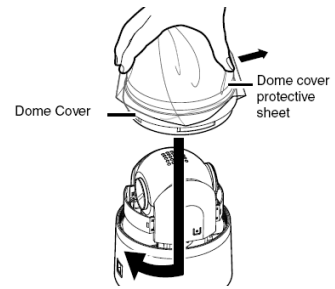

- Preset Position
- Alarm
- Privacy Mask and so on.

Physical Settings

VN-V686U (Indoor model)

VN-V686WPU (Outdoor model)

1 Remove the terminal cover and connect the fall prevention wire.

2 Connect the LAN / Alarm / Power cables and tie with the wire clamp.

3 Mount the terminal cover and pull out the cables from side or top.

This figure shows pulling the cable from the top.

4 Mount the ceiling clamping bracket to the ceiling.

5 Remove the tape and the cap.

6 Mount the dome cover and remove the protective sheet.

7 Connect the fall prevention wire between units, then insert the camera unit into the ceiling clamping bracket.

8 Lock

1 Remove the dome cover and take the cushioning and protection material away.

2 Mount the dome cover.