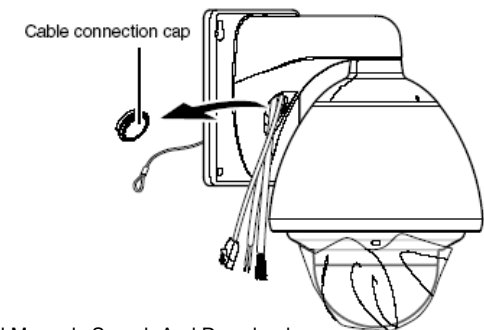

3 Mount the terminal cover and pull out the cables from side or top.

This figure shows pulling the cable from the top.

4 Mount the ceiling clamping bracket to the ceiling.

5 Remove the tape and the cap.

6 Mount the dome cover and remove the protective sheet.

7 Connect the fall prevention wire between units, then insert the camera unit into the ceiling clamping bracket.

8 Lock

1 Remove the dome cover and take the cushioning and protection material away.

2 Mount the dome cover.

3 Remove the cap and pull out the cables.

4 Mount the camera.

5 Connect LAN / Alarm / Power cables, then push them into the hole.

6 Mount the cap and seal around the cap and mounting surface with waterproof seal.