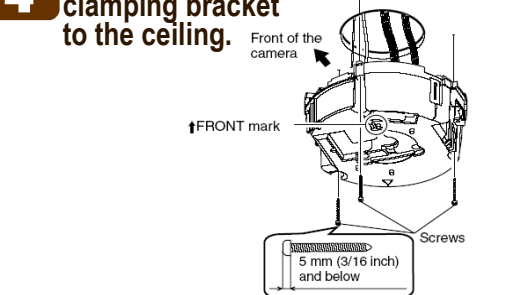

- Preset Position
- Alarm
- Privacy Mask and so on.

Physical Settings

VN-V686U (Indoor model)

VN-V686WPU (Outdoor model)

1 Remove the terminal cover and connect the fall prevention wire.

2 Connect the LAN / Alarm / Power cables and tie with the wire clamp.

3 Mount the terminal cover and pull out the cables from side or top.

This figure shows pulling the cable from the top.

4 Mount the ceiling clamping bracket to the ceiling.

5 Remove the tape and the cap.

6 Mount the dome cover and remove the protective sheet.