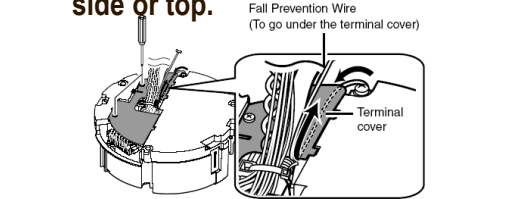

- Preset Position
- Alarm
- Privacy Mask and so on.

Physical Settings

VN-V686U (Indoor model)

VN-V686WPU (Outdoor model)

1 Remove the terminal cover and connect the fall prevention wire.

2 Connect the LAN / Alarm / Power cables and tie with the wire clamp.

3 Mount the terminal cover and pull out the cables from side or top.

This figure shows pulling the cable from the top.

4 Mount the ceiling clamping bracket to the ceiling.

5 Remove the tape and the cap.

6 Mount the dome cover and remove the protective sheet.