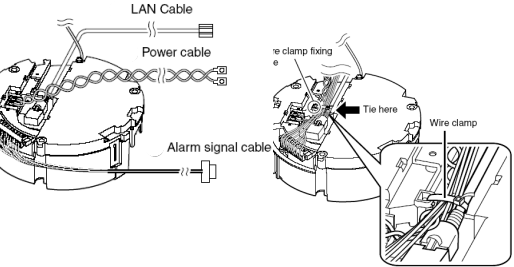

- Preset Position
- Alarm
- Privacy Mask and so on.

Physical Settings

VN-V686U (Indoor model)

VN-V686WPU (Outdoor model)

1 Remove the terminal cover and connect the fall prevention wire.

2 Connect the LAN / Alarm / Power cables and tie with the wire clamp.

3 Mount the terminal cover and pull out the cables from side or top.

This figure shows pulling the cable from the top.

4 Mount the ceiling clamping bracket to the ceiling.

5 Remove the tape and the cap.

6 Mount the dome cover and remove the protective sheet.