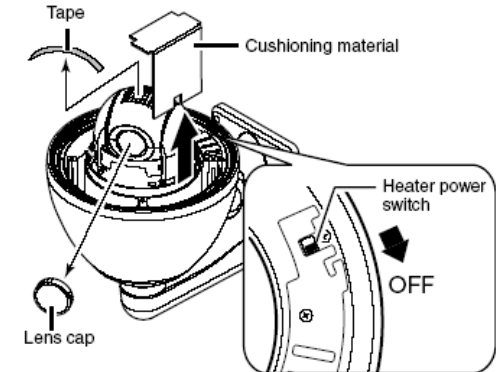

- Preset Position
- Alarm
- Privacy Mask and so on.

Physical Settings

VN-V686U (Indoor model)

VN-V686WPU (Outdoor model)

1 Remove the terminal cover and connect the fall prevention wire.

2 Connect the LAN / Alarm / Power cables and tie with the wire clamp.

3 Mount the terminal cover and pull out the cables from side or top.

This figure shows pulling the cable from the top.

4 Mount the ceiling clamping bracket to the ceiling.

5 Remove the tape and the cap.

6 Mount the dome cover and remove the protective sheet.

7 Connect the fall prevention wire between units, then insert the camera unit into the ceiling clamping bracket.

8 Lock

1 Remove the dome cover and take the cushioning and protection material away.

2 Mount the dome cover.