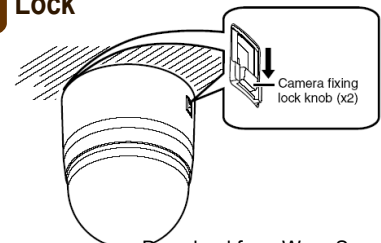

- Preset Position
- Alarm
- Privacy Mask and so on.

Physical Settings

VN-V686U (Indoor model)

VN-V686WPU (Outdoor model)

1 Remove the terminal cover and connect the fall prevention wire.

2 Connect the LAN / Alarm / Power cables and tie with the wire clamp.

3 Mount the terminal cover and pull out the cables from side or top.

This figure shows pulling the cable from the top.

4 Mount the ceiling clamping bracket to the ceiling.

5 Remove the tape and the cap.

6 Mount the dome cover and remove the protective sheet.

7 Connect the fall prevention wire between units, then insert the camera unit into the ceiling clamping bracket.

8 Lock

1 Remove the dome cover and take the cushioning and protection material away.

2 Mount the dome cover.