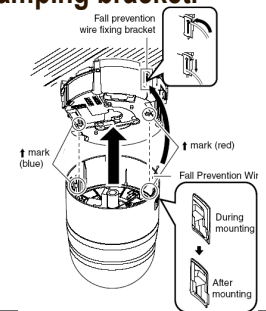

- Preset Position
- Alarm
- Privacy Mask and so on.

Physical Settings

VN-V686U (Indoor model)

VN-V686WPU (Outdoor model)

1 Remove the terminal cover and connect the fall prevention wire.

2 Connect the LAN / Alarm / Power cables and tie with the wire clamp.

3 Mount the terminal cover and pull out the cables from side or top.

This figure shows pulling the cable from the top.

4 Mount the ceiling clamping bracket to the ceiling.

5 Remove the tape and the cap.

6 Mount the dome cover and remove the protective sheet.

7 Connect the fall prevention wire between units, then insert the camera unit into the ceiling clamping bracket.

8 Lock

1 Remove the dome cover and take the cushioning and protection material away.

2 Mount the dome cover.