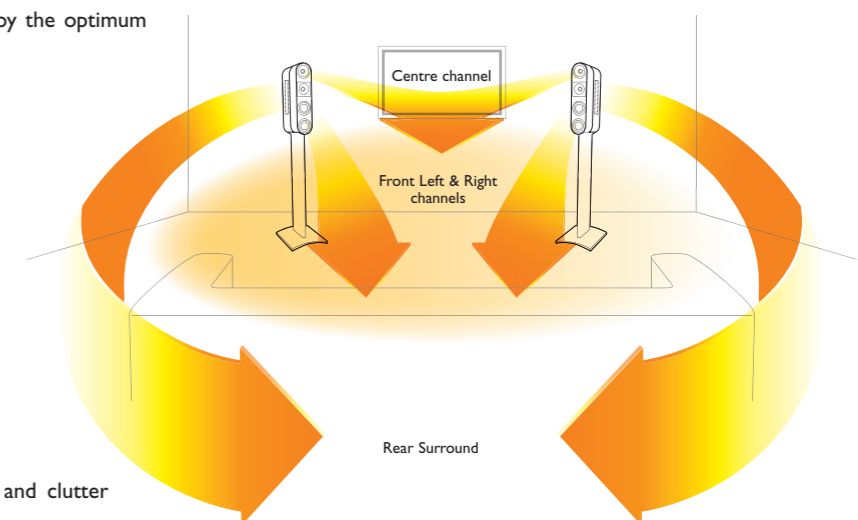

5 Audio Channels from 2 Speakers