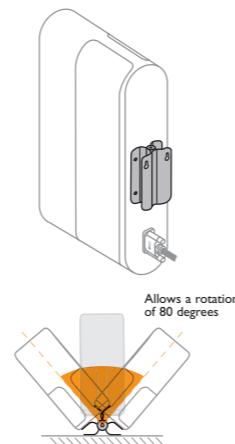

Specifications

	model 7	model 11
Design	Surround sound speaker	Surround sound speaker
Drive units	7 Speaker drivers, comprising: Dedicated Centre Channel 1 x 75mm (3in.) Uni-Q array with 1 x 15mm (0.6in.) HF Front Left/Right Channel 1 x 75mm (3in.) Uni-Q array with 1 x 15mm (0.6in.) HF 2 x 75mm (3in.) LF Rear Left/Right Channel 1 x Vertical Flat Panel	11 Speaker drivers, comprising: Dedicated Centre Channel 1 x 75mm (3in.) Uni-Q array with 1 x 15mm (0.6in.) HF 1 x 75mm (3in.) LF Front Left/Right Channel 1 x 75mm (3in.) Uni-Q array with 1 x 15mm (0.6in.) HF 4 x 75mm (3in.) LF Rear Left/Right Channel 2 x Vertical Flat Panel
Frequency range	100Hz - 30kHz	90Hz - 30kHz
Magnetic shielding	Yes	Yes
Sensitivity (2.83V/1m)	87dB	87dB
Maximum output (SPL)	104dB	109dB
Impedance	8 ohms	8 ohms
Weight	3.85kg (8.5lbs)	11.3kg (24.9lbs)
Dimensions	400 x 104 x 230 mm	1020 x 210 x 230 mm
(H x W x D)	(15.7 x 4.1 x 9.1 in.)	(40.2 x 8.3 x 9.1 in.)
Cabinet finishes	Matt Silver or High Gloss Black	Matt Silver or High Gloss Black
Connectors	Supplied with connection for any 5.1 home theatre receiver/amplifier (Cable for connection to KEF KIT100/200 available separately)	Supplied with connection for any 5.1 home theatre receiver/amplifier

Optional Accessories

Floor Stand
for model 7 satellite

Wall Bracket
The wall bracket is simple and unobtrusive.

home theatre
five two series