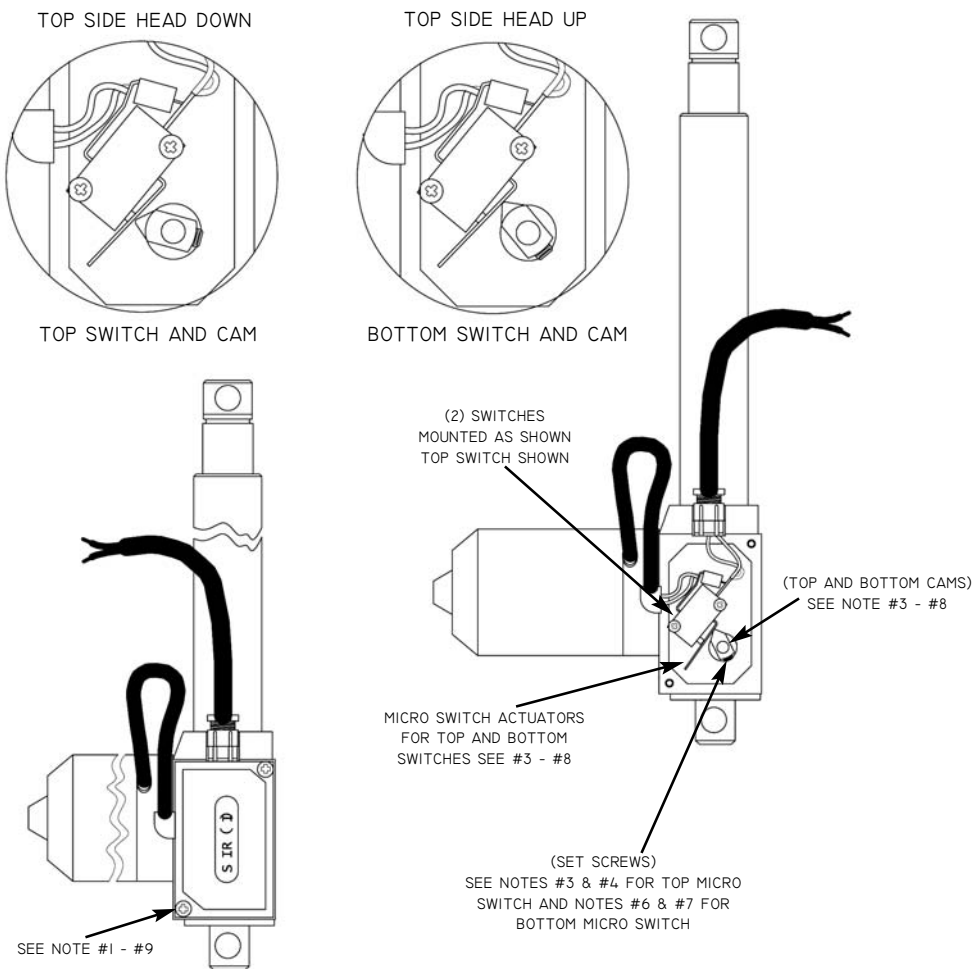

SERVICE INSTRUCTIONS

www.keatingofchicago.com

KEATING
OF CHICAGO, INC. ®

Part # 037797

1-800-KEATING

INSTRUCTIONS FOR MICRO SWITCH ADJUSTMENT FOR AUTO TOP SIDE HEAD ACTUATOR

Tool needed: 2.5 mm Allen Wrench

****NOTE THE TOP AND BOTTOM SWITCH ARE ASSEMBLED IN LINE.****

1. Remove the limits switch black plastic cover on the actuator.

2. Turn on the power on unit and push the start button on the timer. The actuator will extend the stroke and lowers head. The motor must stop and the stroke should stop extending before it reaches its mechanical stop. This movement is controlled by the top micro switch.

3. If the motor fails to stop, manually depress the top micro switch actuator. This will disconnect power to the actuator motor. Loosen the set screw located on the top cam. Rotate the top cam clockwise until the switch is made (you should hear it click).

4. Tighten the set screw on the cam, use blue locktite.

5. Turn on the power on unit and push the start button on the timer until it goes to the preset time. The actuator will retract the stroke and raise the head. The motor must stop and the stroke should stop retracting before it reaches its mechanical stop. This movement is controlled by bottom micro switch.