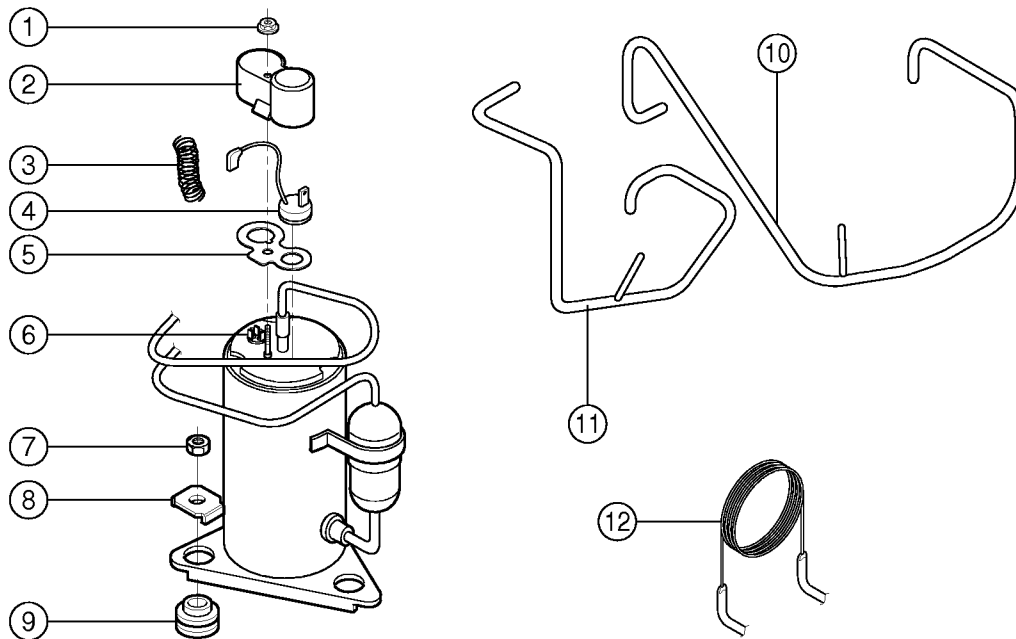

CAUTION: When ordering parts, use the Kenmore part number **not** the location number.

COMPRESSOR PARTS

LOCATION NO.	PART NO	DESCRIPTION
①	4H00947A	NUT, TERMINAL COVER
②	3550-CL001D	TERMINAL COVER
③	4970U-L002A	SPRING, O.L.P.
④	6750U-L007A	O.L.P.
⑤	4986U-L001B	GASKET
⑥	5416A90003A	COMPRESSOR, ROTARY
⑦	1NHA0801206	NUT, HEXAGON (1)
⑧	4810AR4155A	BRACKET, WASHER
⑨	5040AR4195A	ISOLATOR, COMP.
⑩	5211A30078A	TUBE ASSEMBLY, SUCTION
⑪	5211A30070A	TUBE ASSEMBLY, DISCHARGE
⑫	5211A30008A	TUBE ASSEMBLY, CAPILLARY